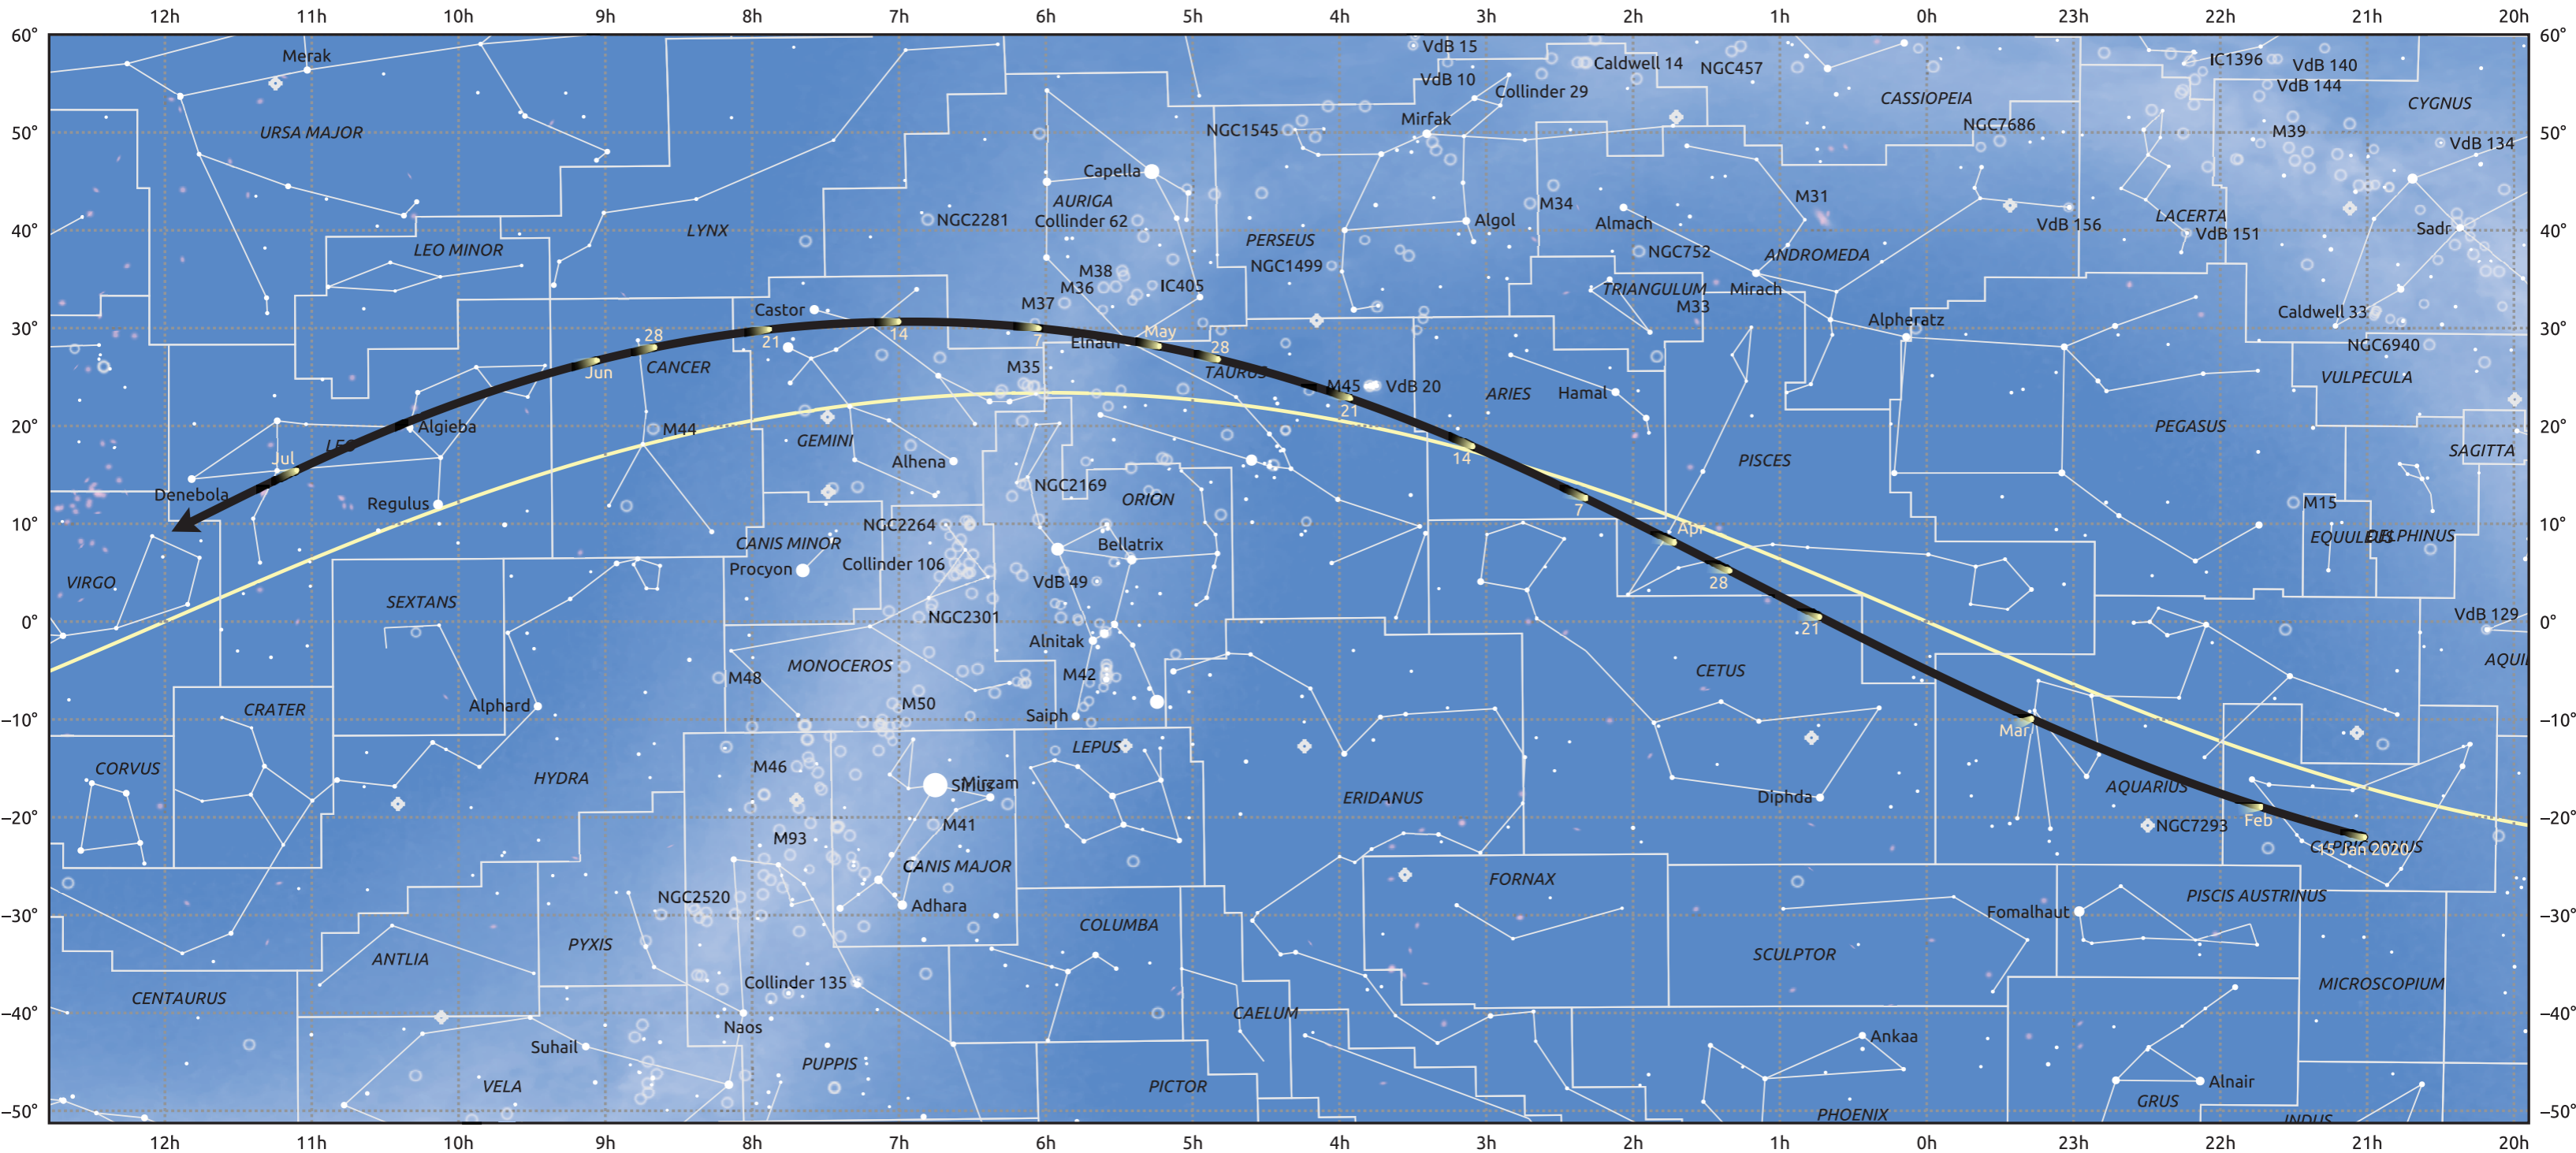

# The path of 210P/Christensen starting on 15 Jan 2020

© Dominic Ford 2011–2025. Date markers placed at midnight UTC. Downloaded from <https://in-the-sky.org>

Magnitude scale:  5.0  4.0  3.0  2.0  1.0  0.0  -1.0  -2.0

Ecliptic Plane

Galaxy  Bright nebula  Open cluster  Globular cluster  Planetary nebula

Date	Mag
2020 Feb 14	14.9
2020 Mar 1	14.1
2020 Mar 6	13.8
2020 Mar 23	12.8
2020 May 1	12.3
2020 Jun 4	13.9
2020 Jun 25	14.9
2020 Jul 1	15.1