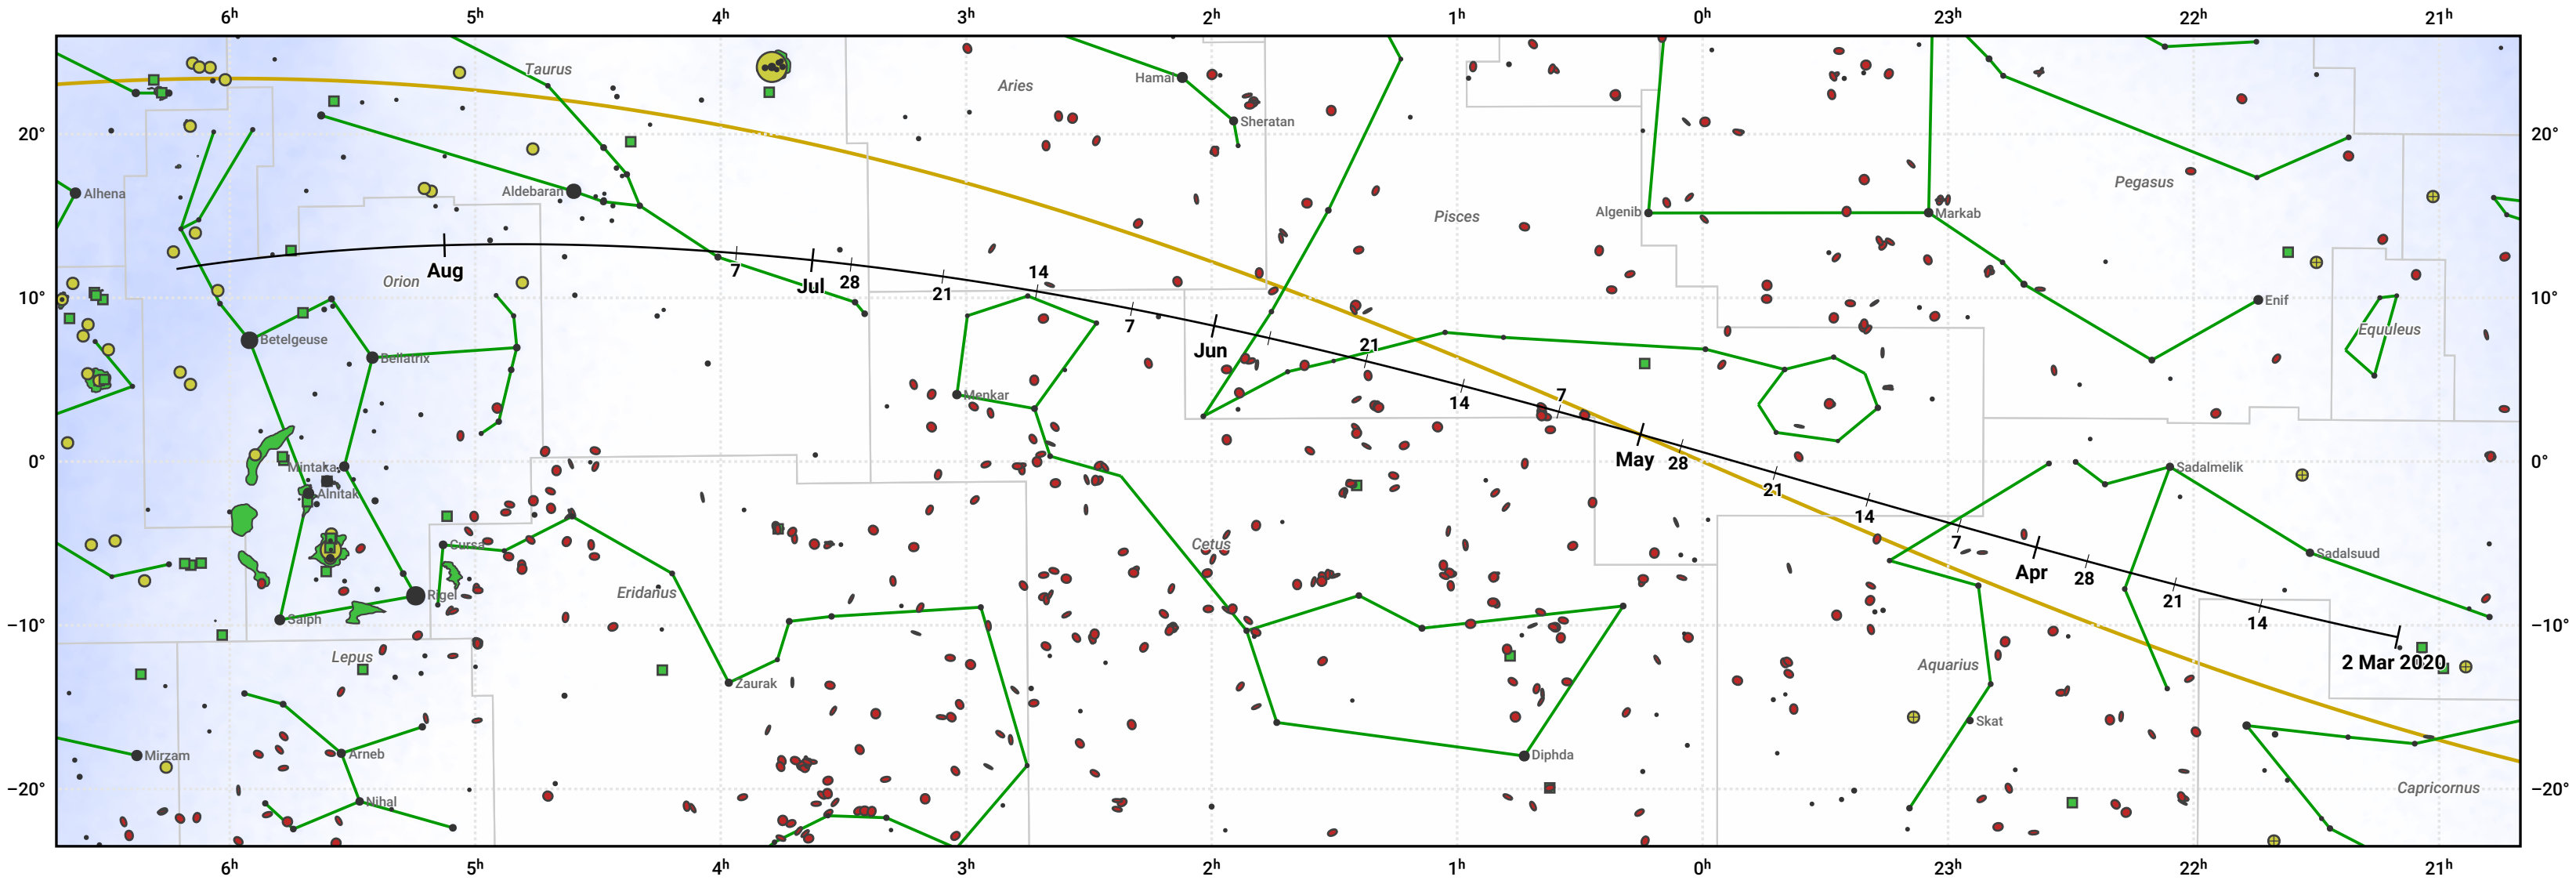

# The path of 58P/Jackson-Neujmin starting on 2 Mar 2020

© Dominic Ford 2011–2022. Date markers placed at midnight UTC. Downloaded from <https://in-the-sky.org>

Magnitude scale: • 5.0 • 4.5 • 4.0 • 3.5 • 3.0 • 2.5 • 2.0 • 1.5 • 1.0 • 0.5 • 0.0

— Ecliptic Plane

Galaxy Bright nebula Open cluster Globular cluster