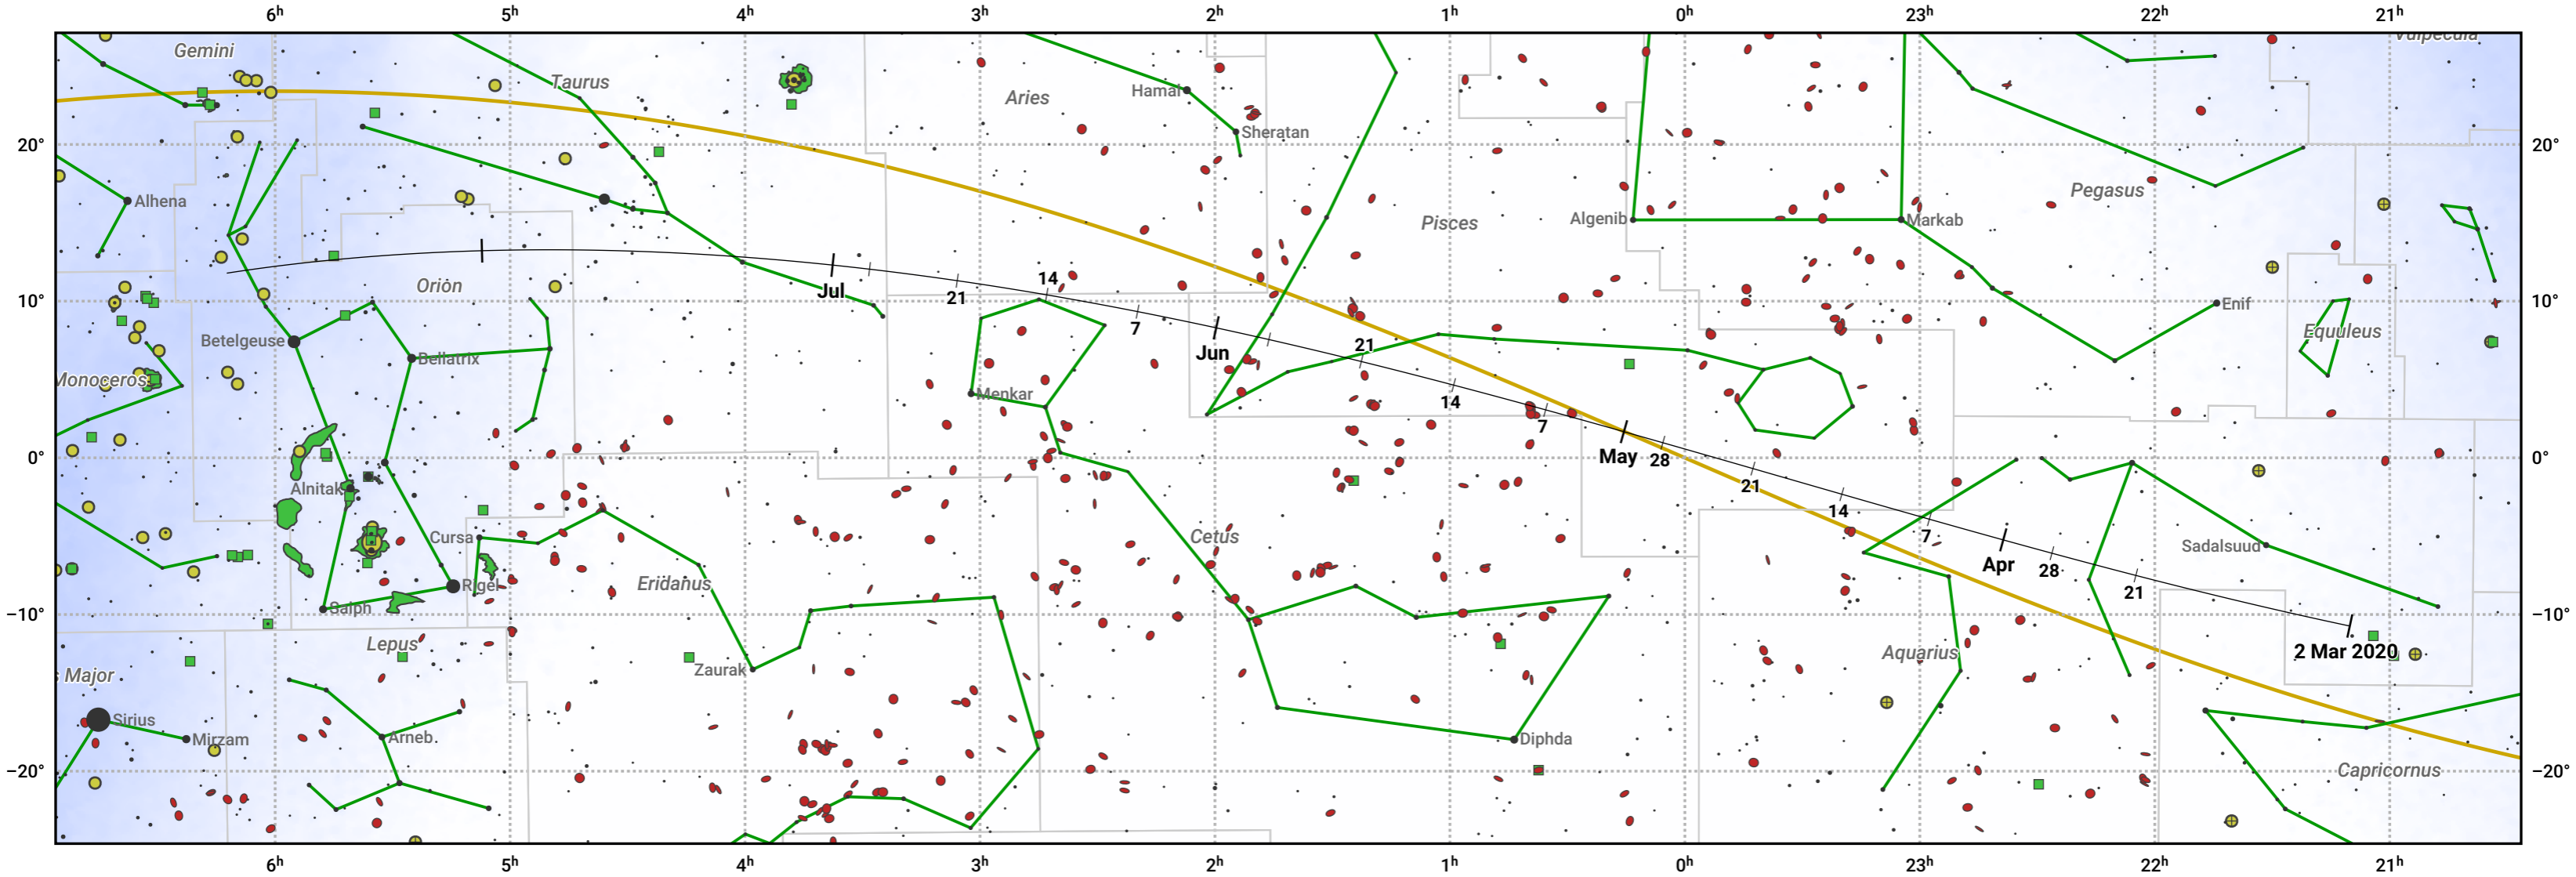

# The path of 58P/Jackson-Neujmin starting on 2 Mar 2020

© Dominic Ford 2011–2024. Date markers placed at midnight UTC. Downloaded from <https://in-the-sky.org>

Magnitude scale: 6.0 5.0 4.0 3.0 2.0 1.0 0.0 -1.0 -2.0

— Ecliptic Plane

- Galaxy
- Bright nebula
- Open cluster
- ⊕ Globular cluster

Date	Mag
2020 Apr 5	10.8
2020 May 1	10.2
2020 Jul 1	10.2