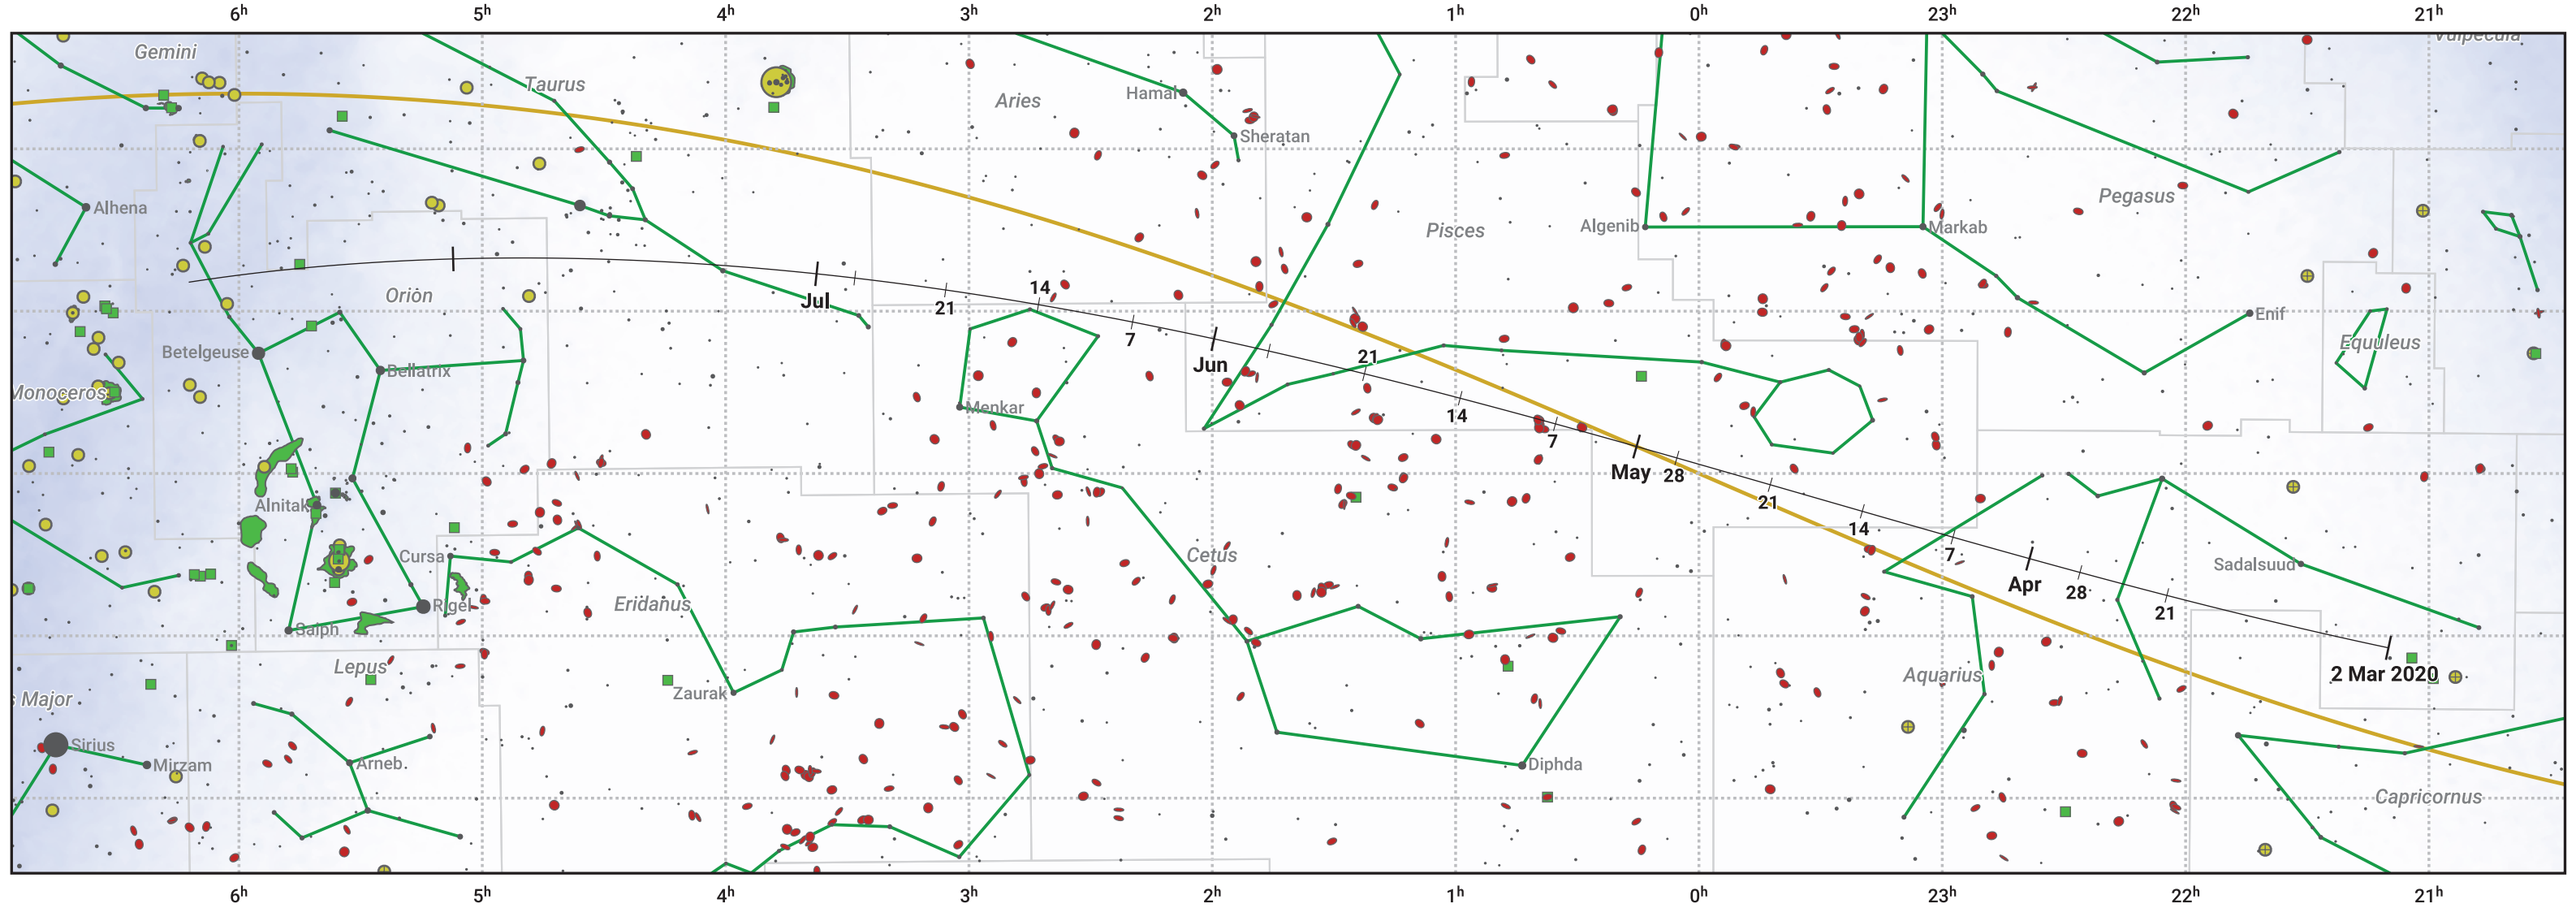

The path of 58P/Jackson-Neujmin starting on 2 Mar 2020

© Dominic Ford 2011–2024. Date markers placed at midnight UTC. Downloaded from <https://in-the-sky.org>

Magnitude scale: 6.0 5.0 4.0 3.0 2.0 1.0 0.0 -1.0 -2.0

— Ecliptic Plane

- Galaxy
- Bright nebula
- Open cluster
- ⊕ Globular cluster

Date	Mag
2020 Apr 4	10.8
2020 May 1	10.2
2020 Jul 1	10.1