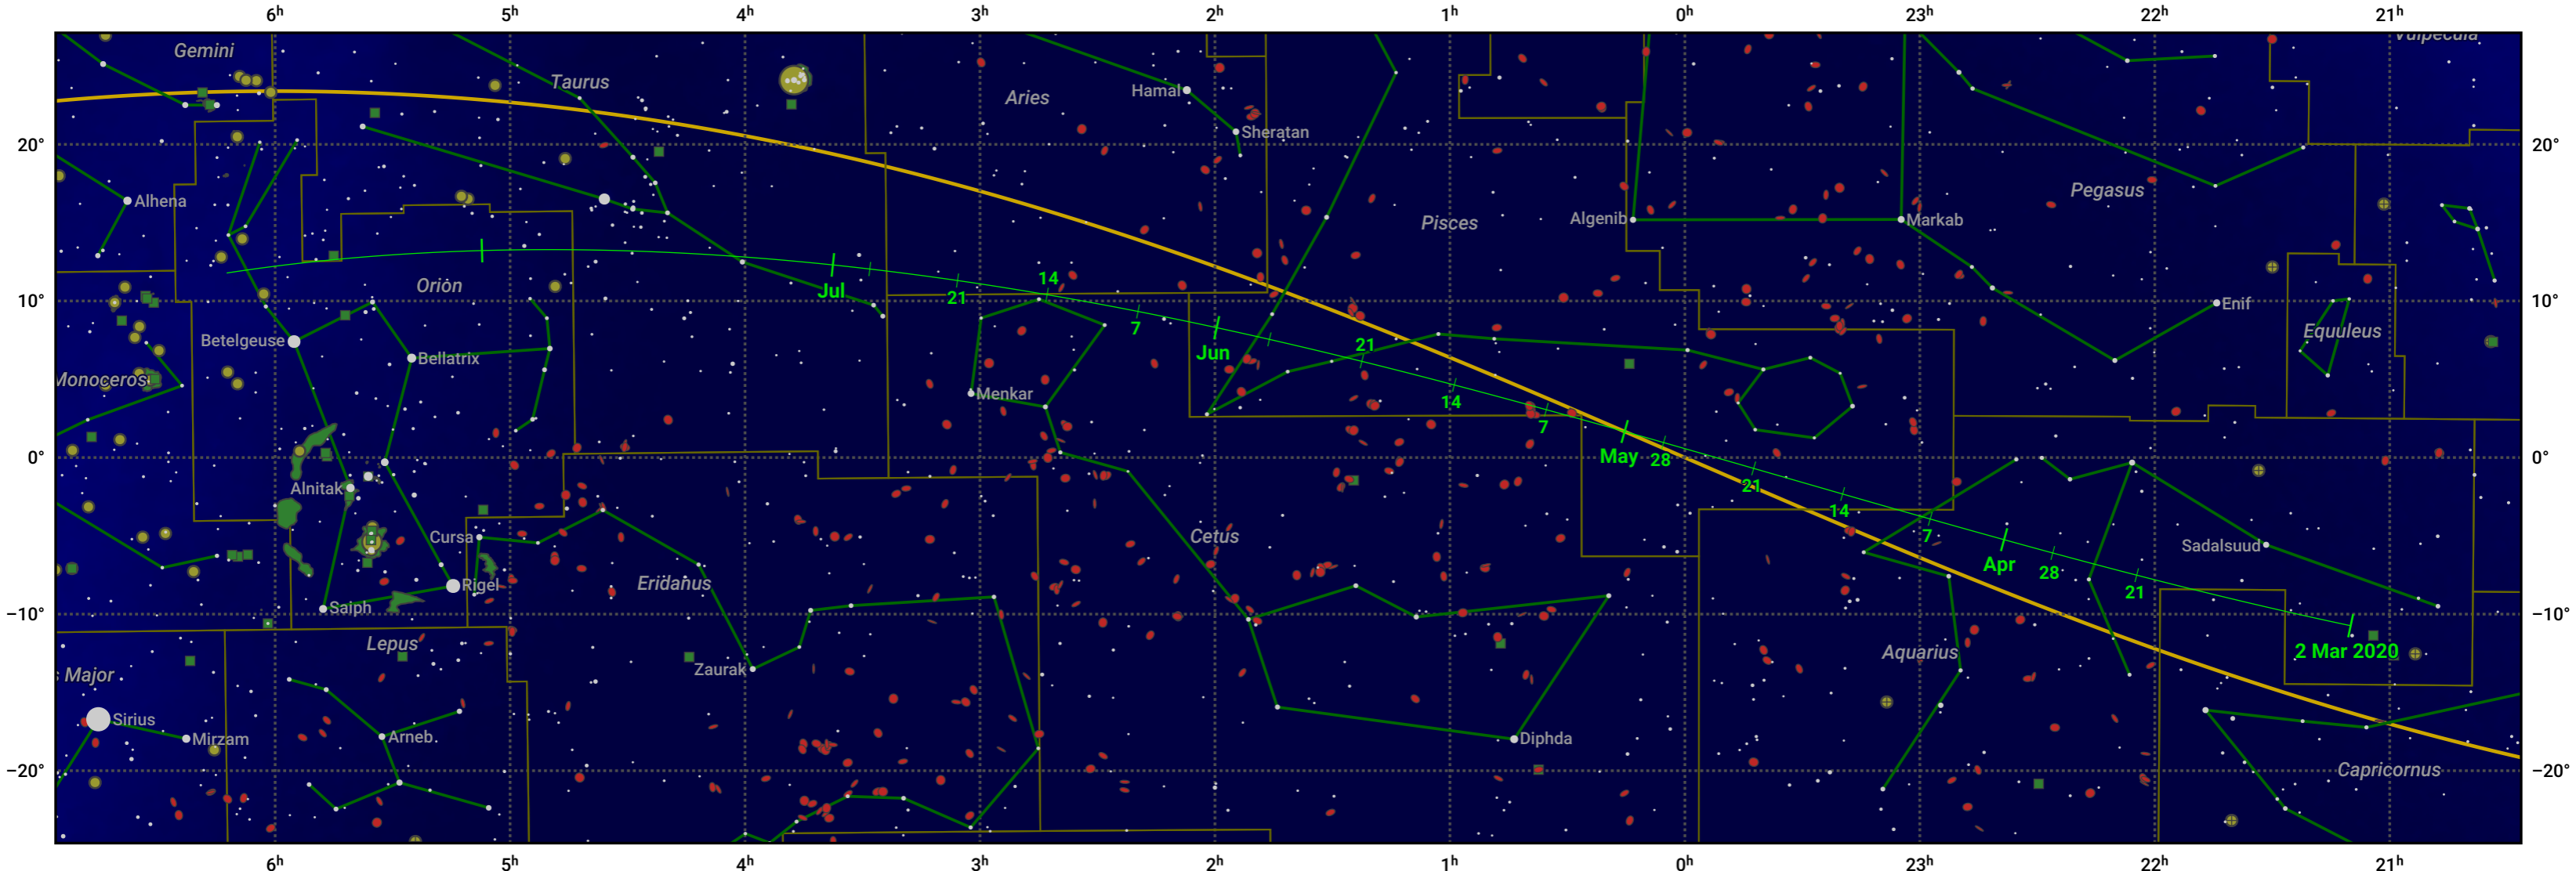

# The path of 58P/Jackson-Neujmin starting on 2 Mar 2020

© Dominic Ford 2011–2024. Date markers placed at midnight UTC. Downloaded from <https://in-the-sky.org>

Magnitude scale: ● -6.0 ● -5.0 ● -4.0 ● -3.0 ● -2.0 ● -1.0 ● -0.0 ● -1.0 ● -2.0

— Ecliptic Plane

- Galaxy
- Bright nebula
- Open cluster
- Globular cluster

Date	Mag
2020 Apr 4	10.8
2020 May 1	10.2
2020 Jul 1	10.1