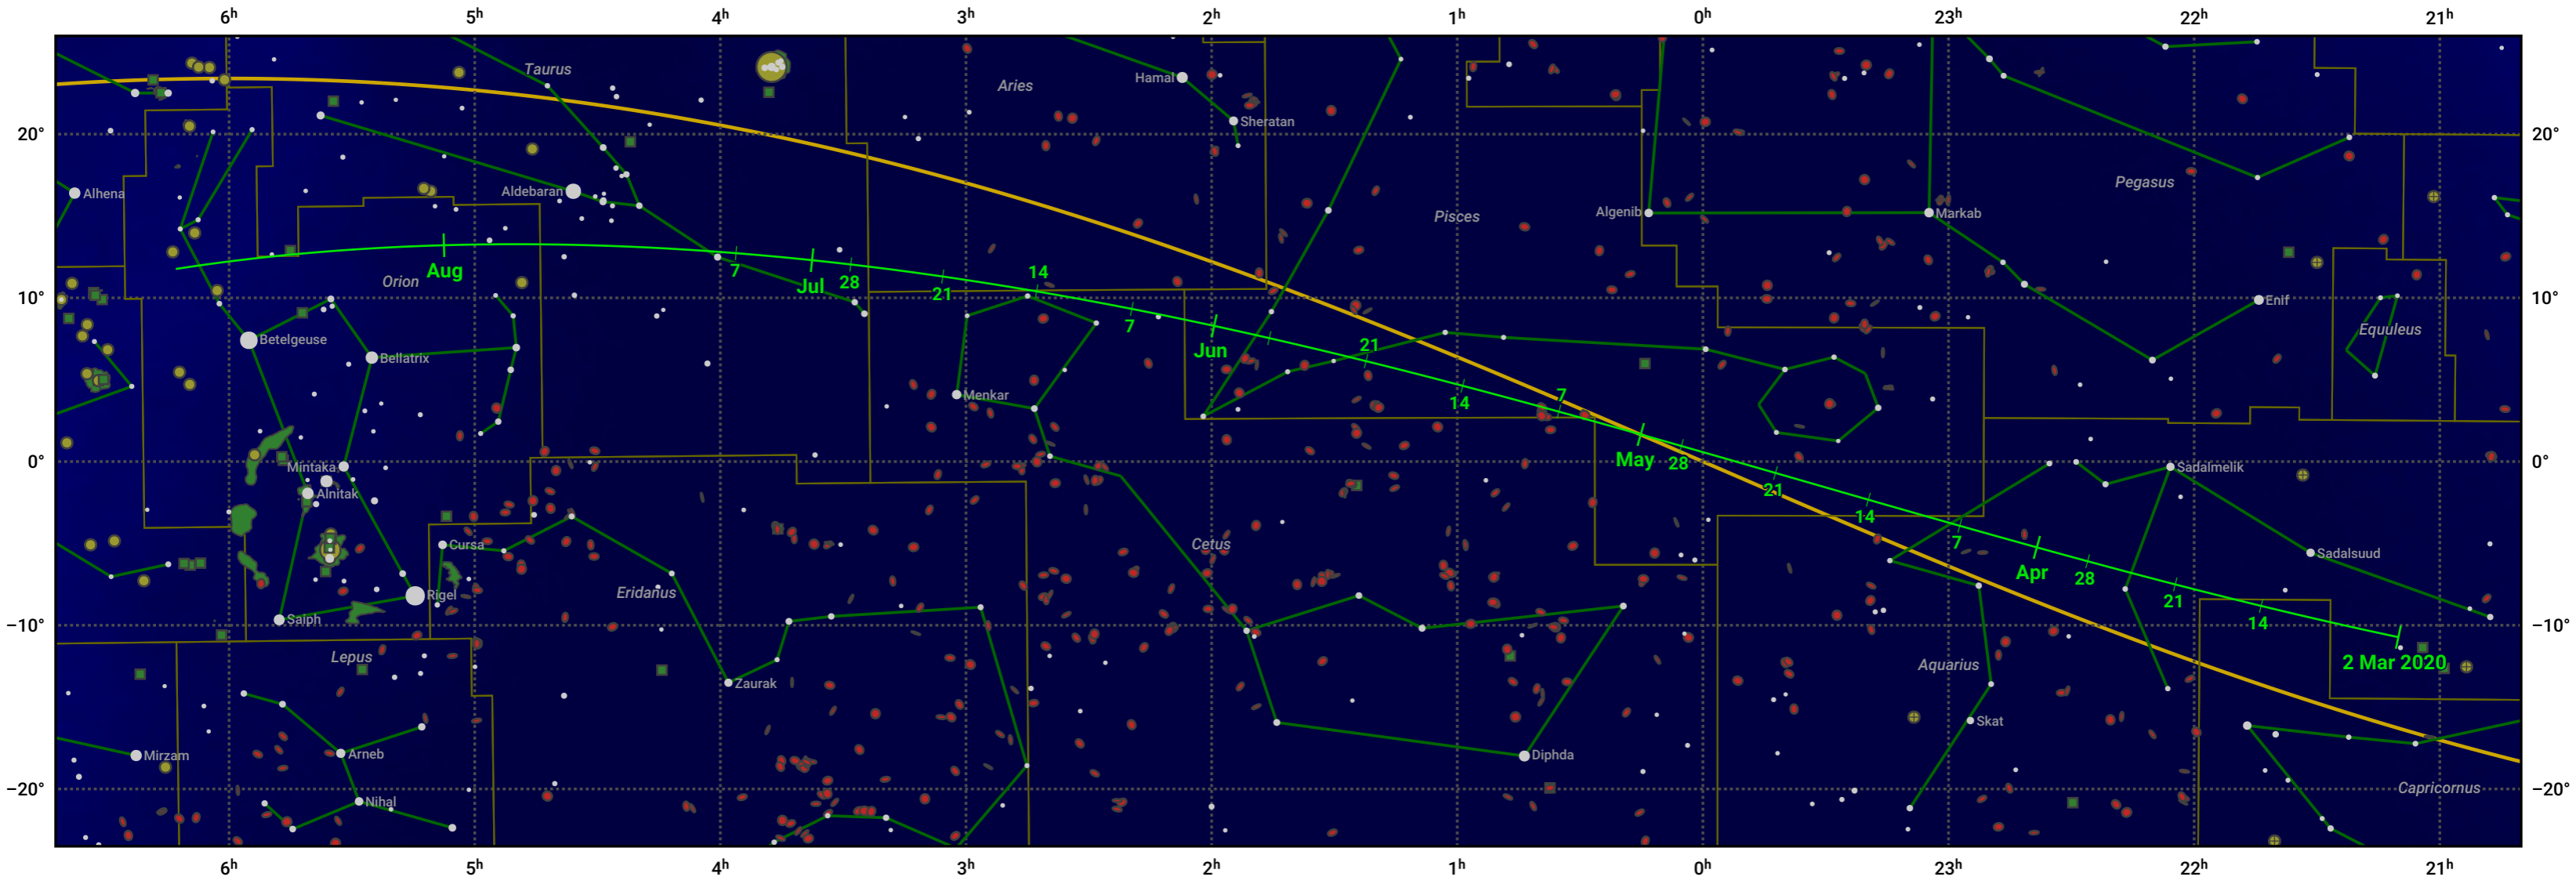

The path of 58P/Jackson-Neujmin starting on 2 Mar 2020

© Dominic Ford 2011–2022. Date markers placed at midnight UTC. Downloaded from <https://in-the-sky.org>

Magnitude scale: • 5.0 • 4.5 • 4.0 • 3.5 • 3.0 • 2.5 • 2.0 • 1.5 • 1.0 • 0.5 • 0.0

— Ecliptic Plane

- Galaxy
- Bright nebula
- Open cluster
- ⊕ Globular cluster