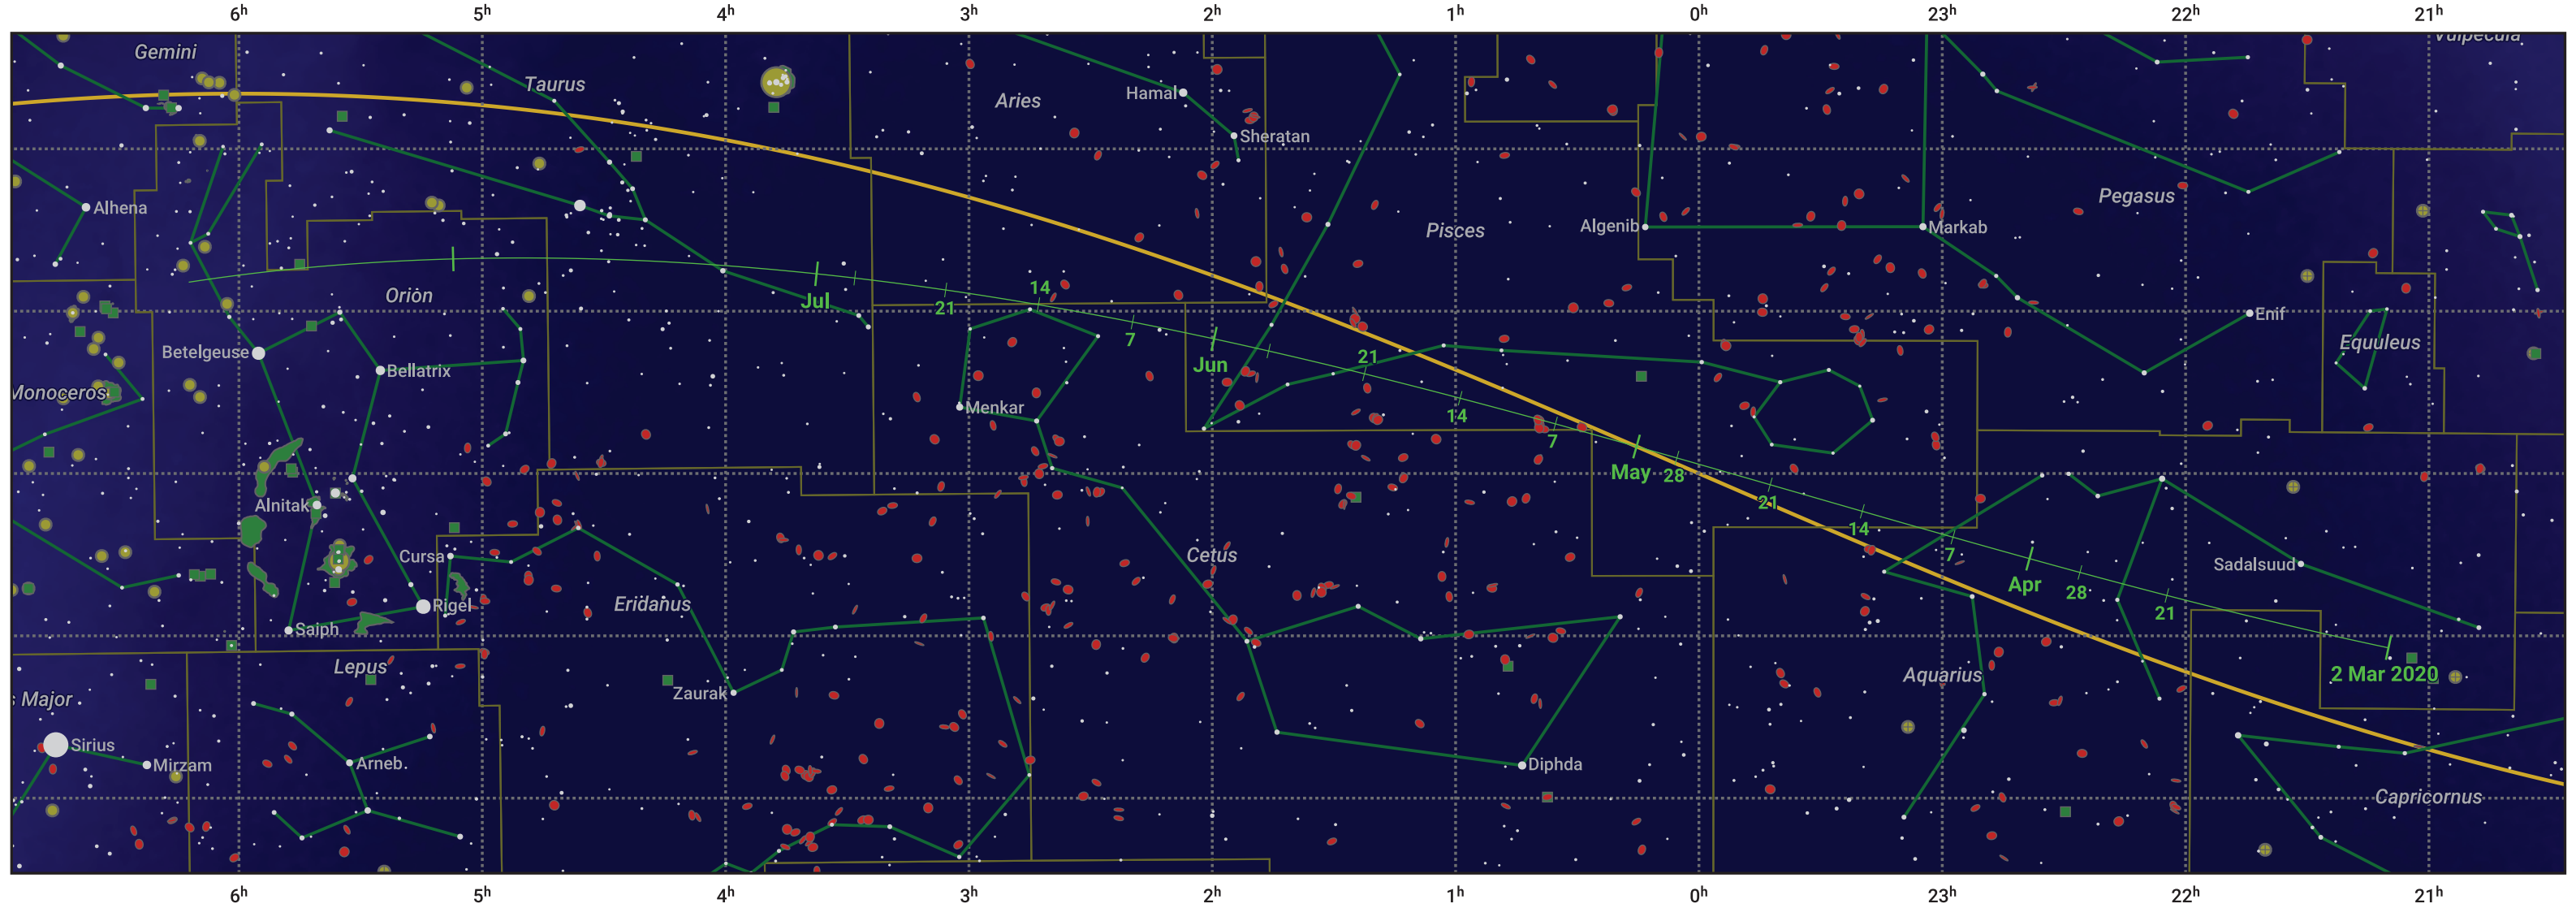

The path of 58P/Jackson-Neujmin starting on 2 Mar 2020

© Dominic Ford 2011–2024. Date markers placed at midnight UTC. Downloaded from <https://in-the-sky.org>

Magnitude scale: 6.0 5.0 4.0 3.0 2.0 1.0 0.0 -1.0 -2.0

— Ecliptic Plane

- Galaxy
- Bright nebula
- Open cluster
- ⊕ Globular cluster

Date	Mag
2020 Apr 4	10.8
2020 May 1	10.2
2020 Jul 1	10.1