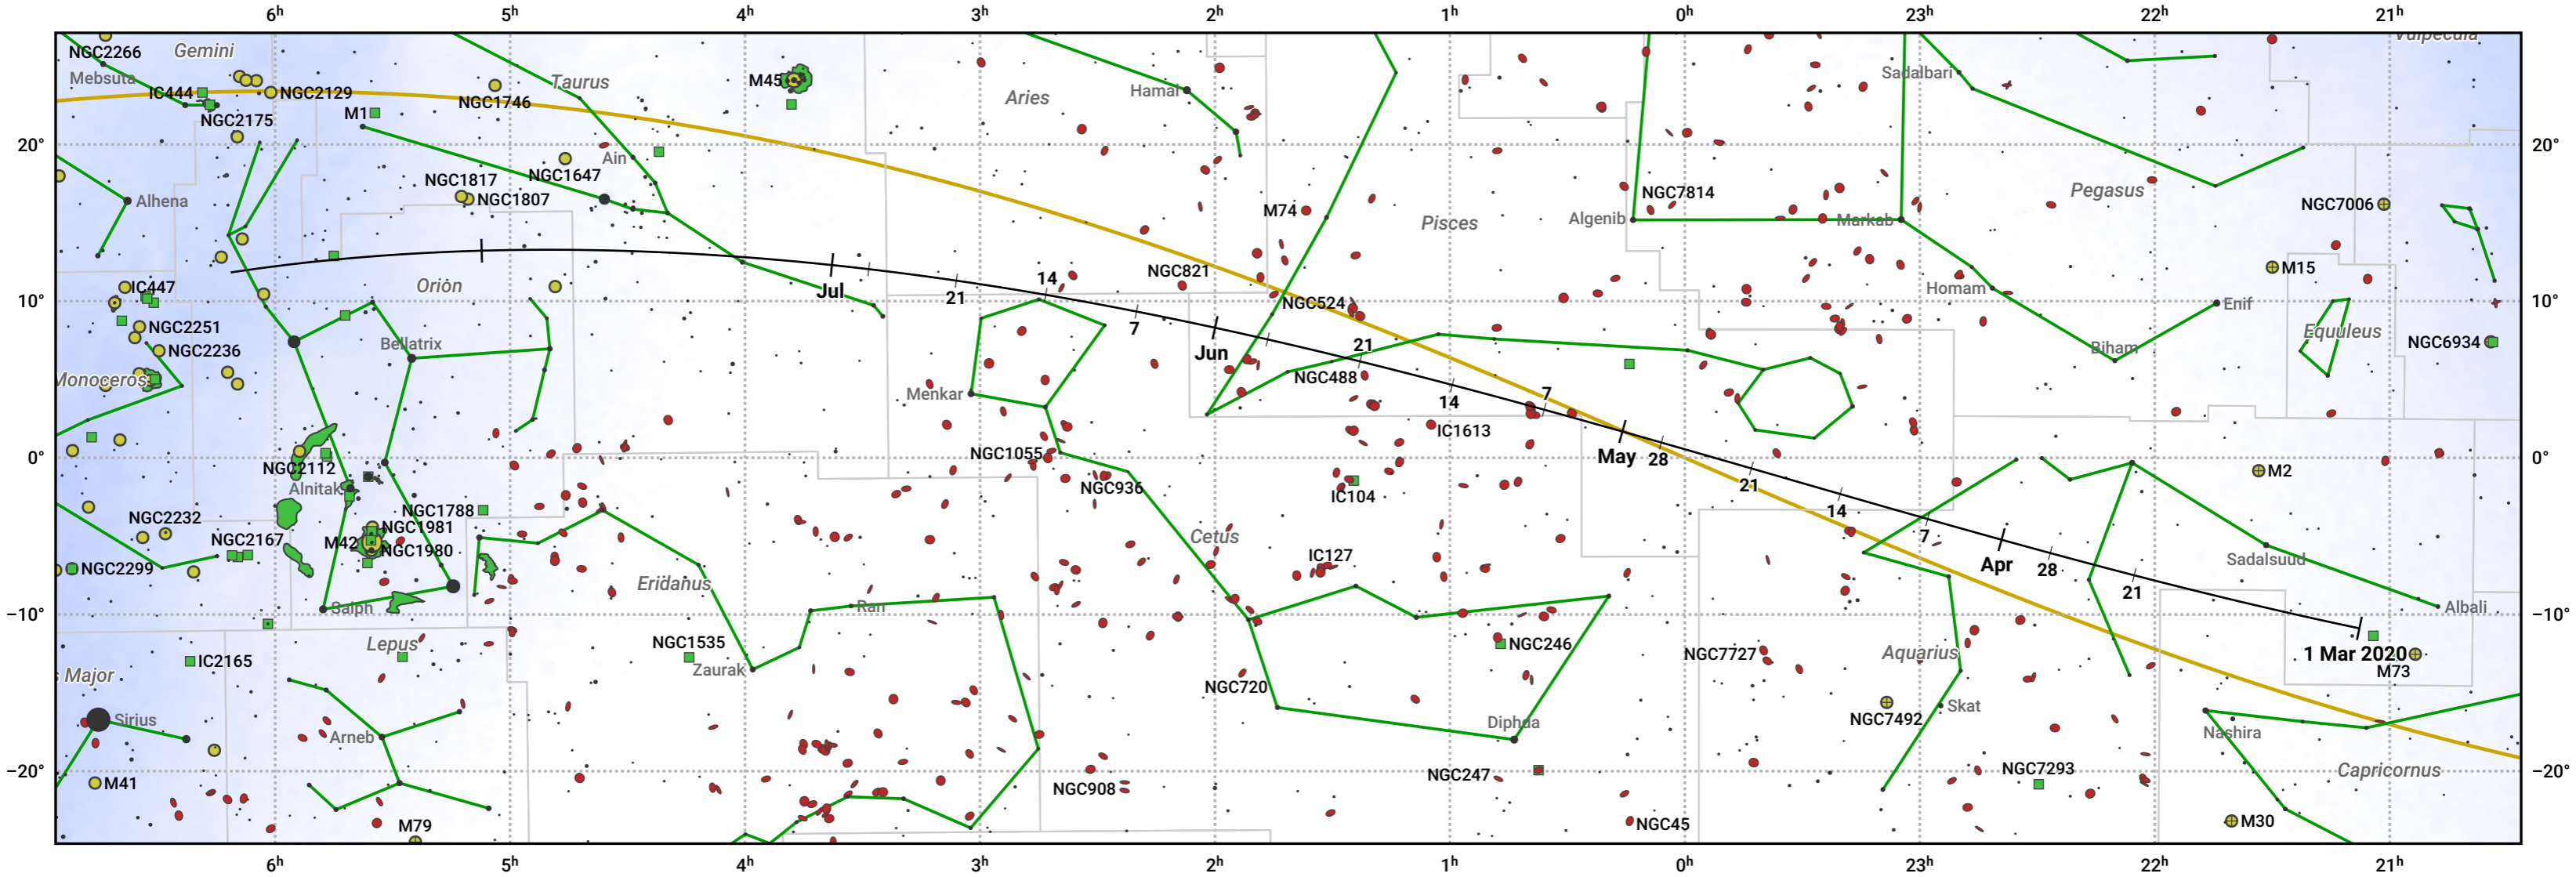

The path of 58P/Jackson-Neujmin starting on 1 Mar 2020

© Dominic Ford 2011–2024. Date markers placed at midnight UTC. Downloaded from <https://in-the-sky.org>

Magnitude scale: 6.0 5.0 4.0 3.0 2.0 1.0 0.0 -1.0 -2.0

— Ecliptic Plane

Galaxy Bright nebula Open cluster Globular cluster

Date	Mag
2020 Mar 1	11.8
2020 Apr 3	10.8
2020 May 1	10.2
2020 Jul 1	10.2