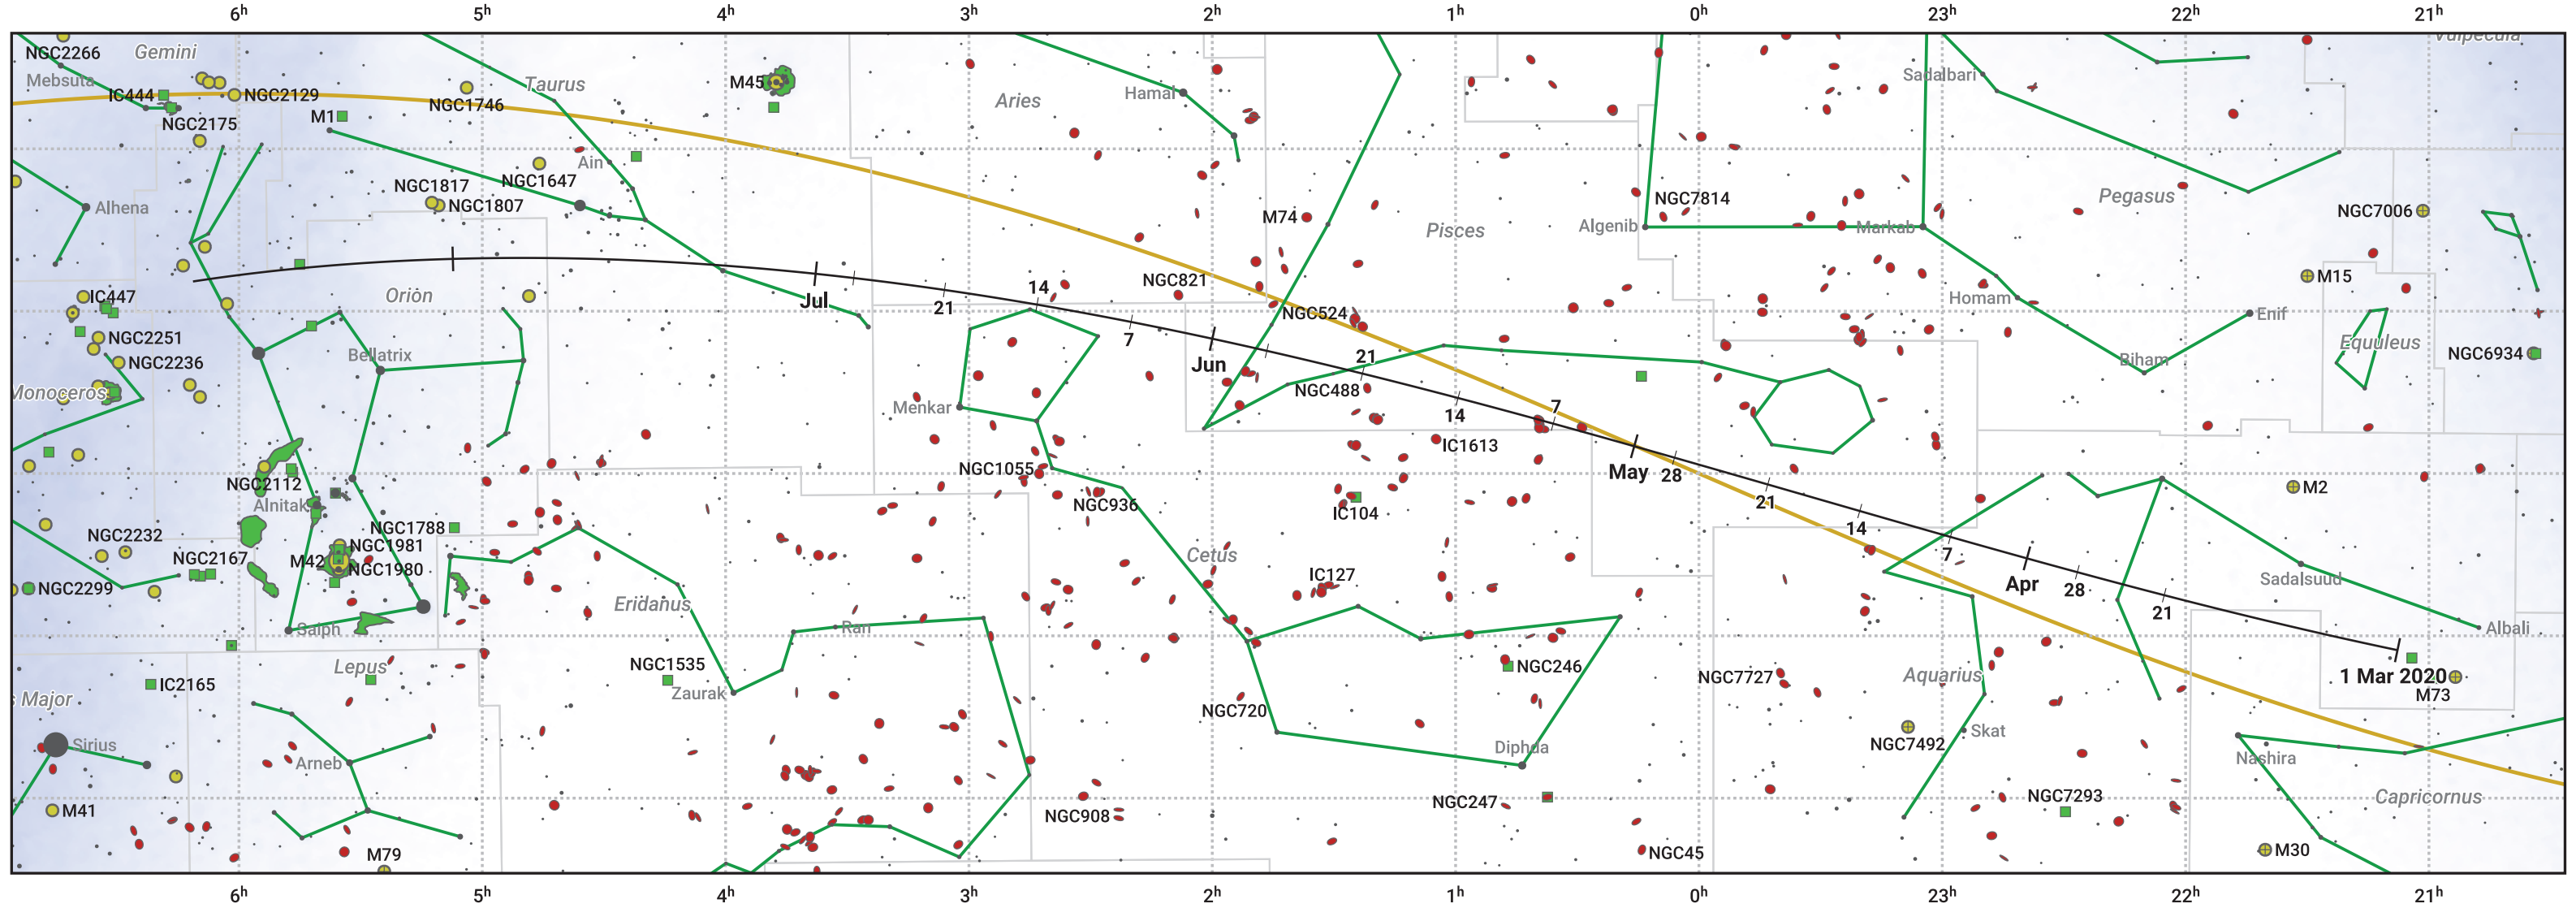

# The path of 58P/Jackson-Neujmin starting on 1 Mar 2020

© Dominic Ford 2011–2024. Date markers placed at midnight UTC. Downloaded from <https://in-the-sky.org>

Magnitude scale: 6.0 5.0 4.0 3.0 2.0 1.0 0.0 -1.0 -2.0

— Ecliptic Plane

- Galaxy
- Bright nebula
- Open cluster
- ⊕ Globular cluster

Date	Mag
2020 Mar 1	11.8
2020 Apr 3	10.8
2020 May 1	10.2
2020 Jul 1	10.2