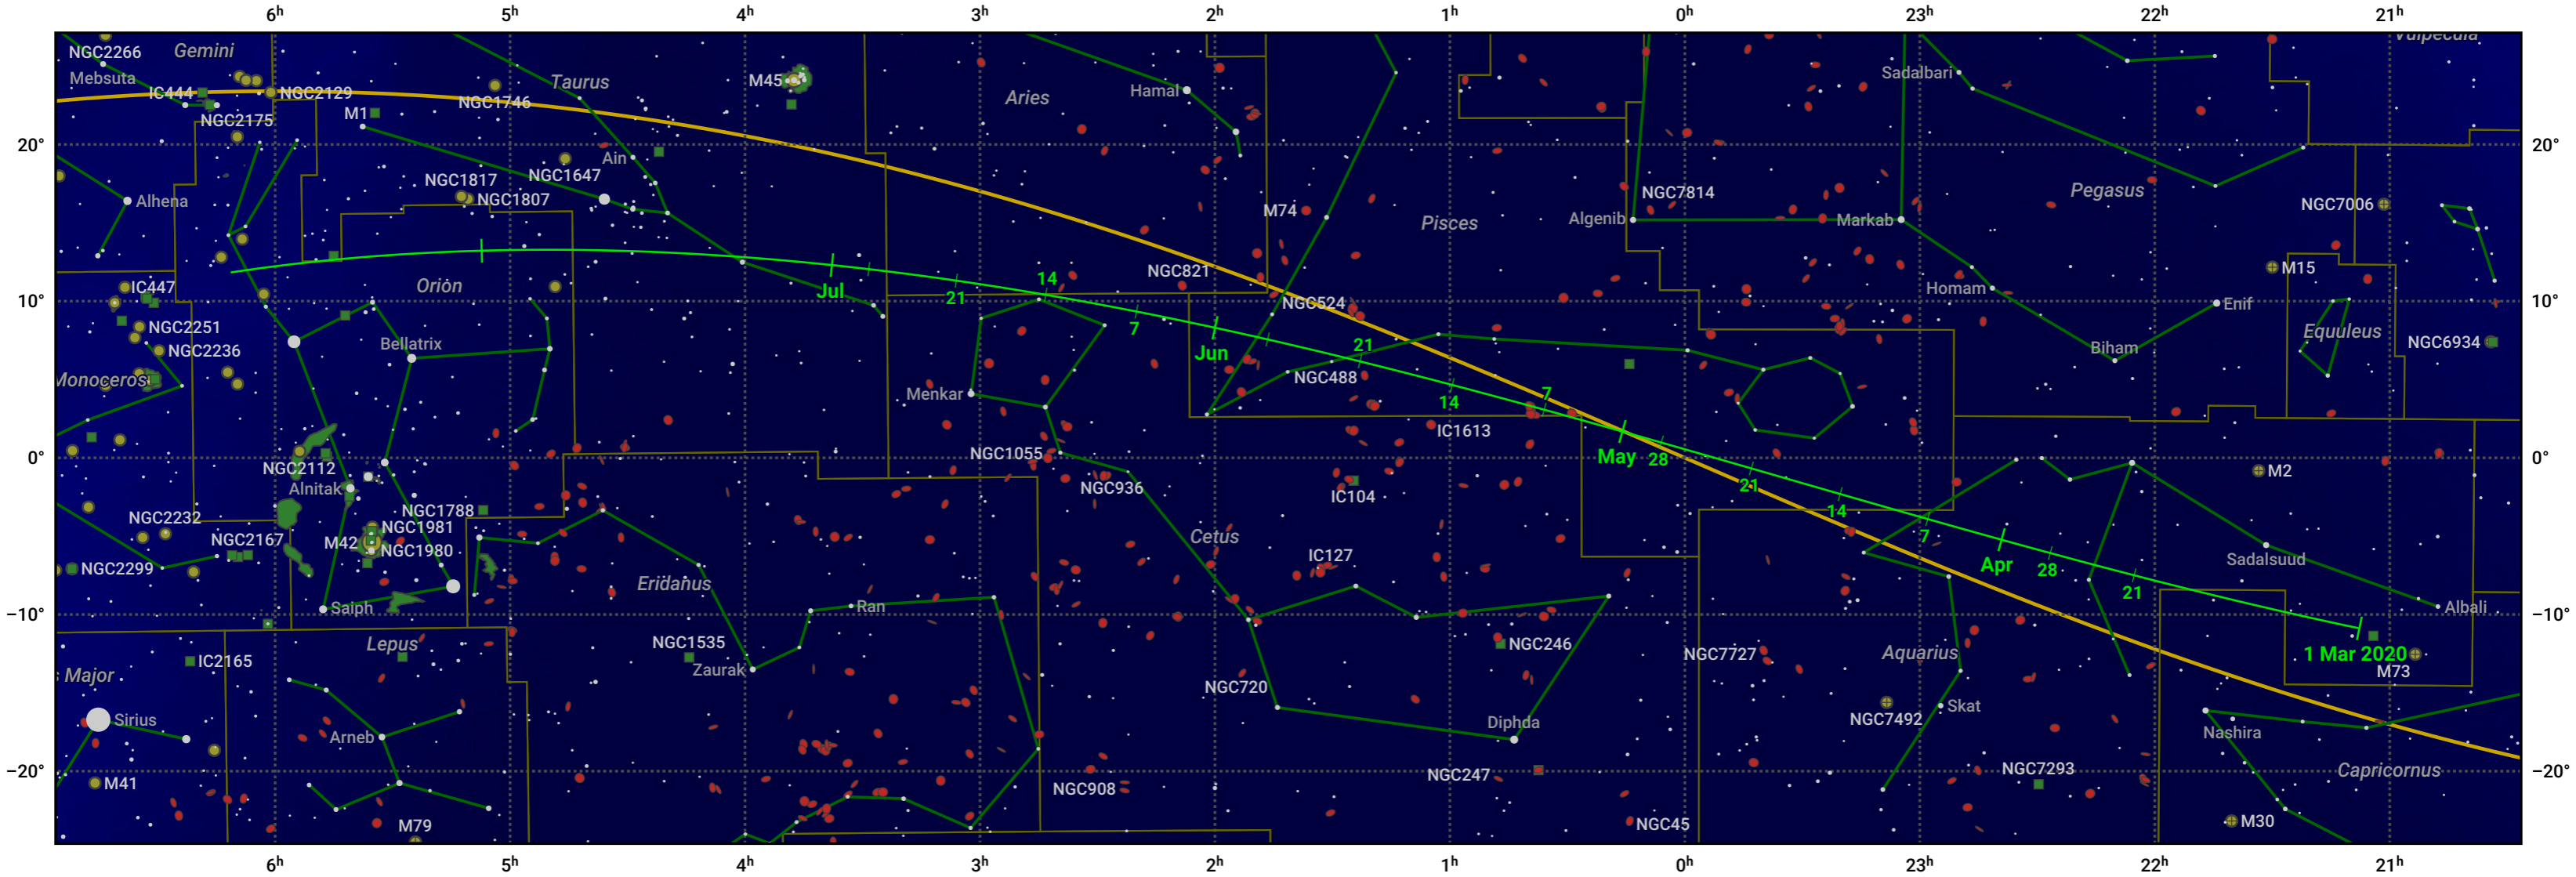

# The path of 58P/Jackson-Neujmin starting on 1 Mar 2020

© Dominic Ford 2011–2024. Date markers placed at midnight UTC. Downloaded from <https://in-the-sky.org>

Magnitude scale: 6.0 5.0 4.0 3.0 2.0 1.0 0.0 -1.0 -2.0

— Ecliptic Plane

- Galaxy
- Bright nebula
- Open cluster
- Globular cluster

Date	Mag
2020 Mar 1	11.8
2020 Apr 3	10.8
2020 May 1	10.2
2020 Jul 1	10.2