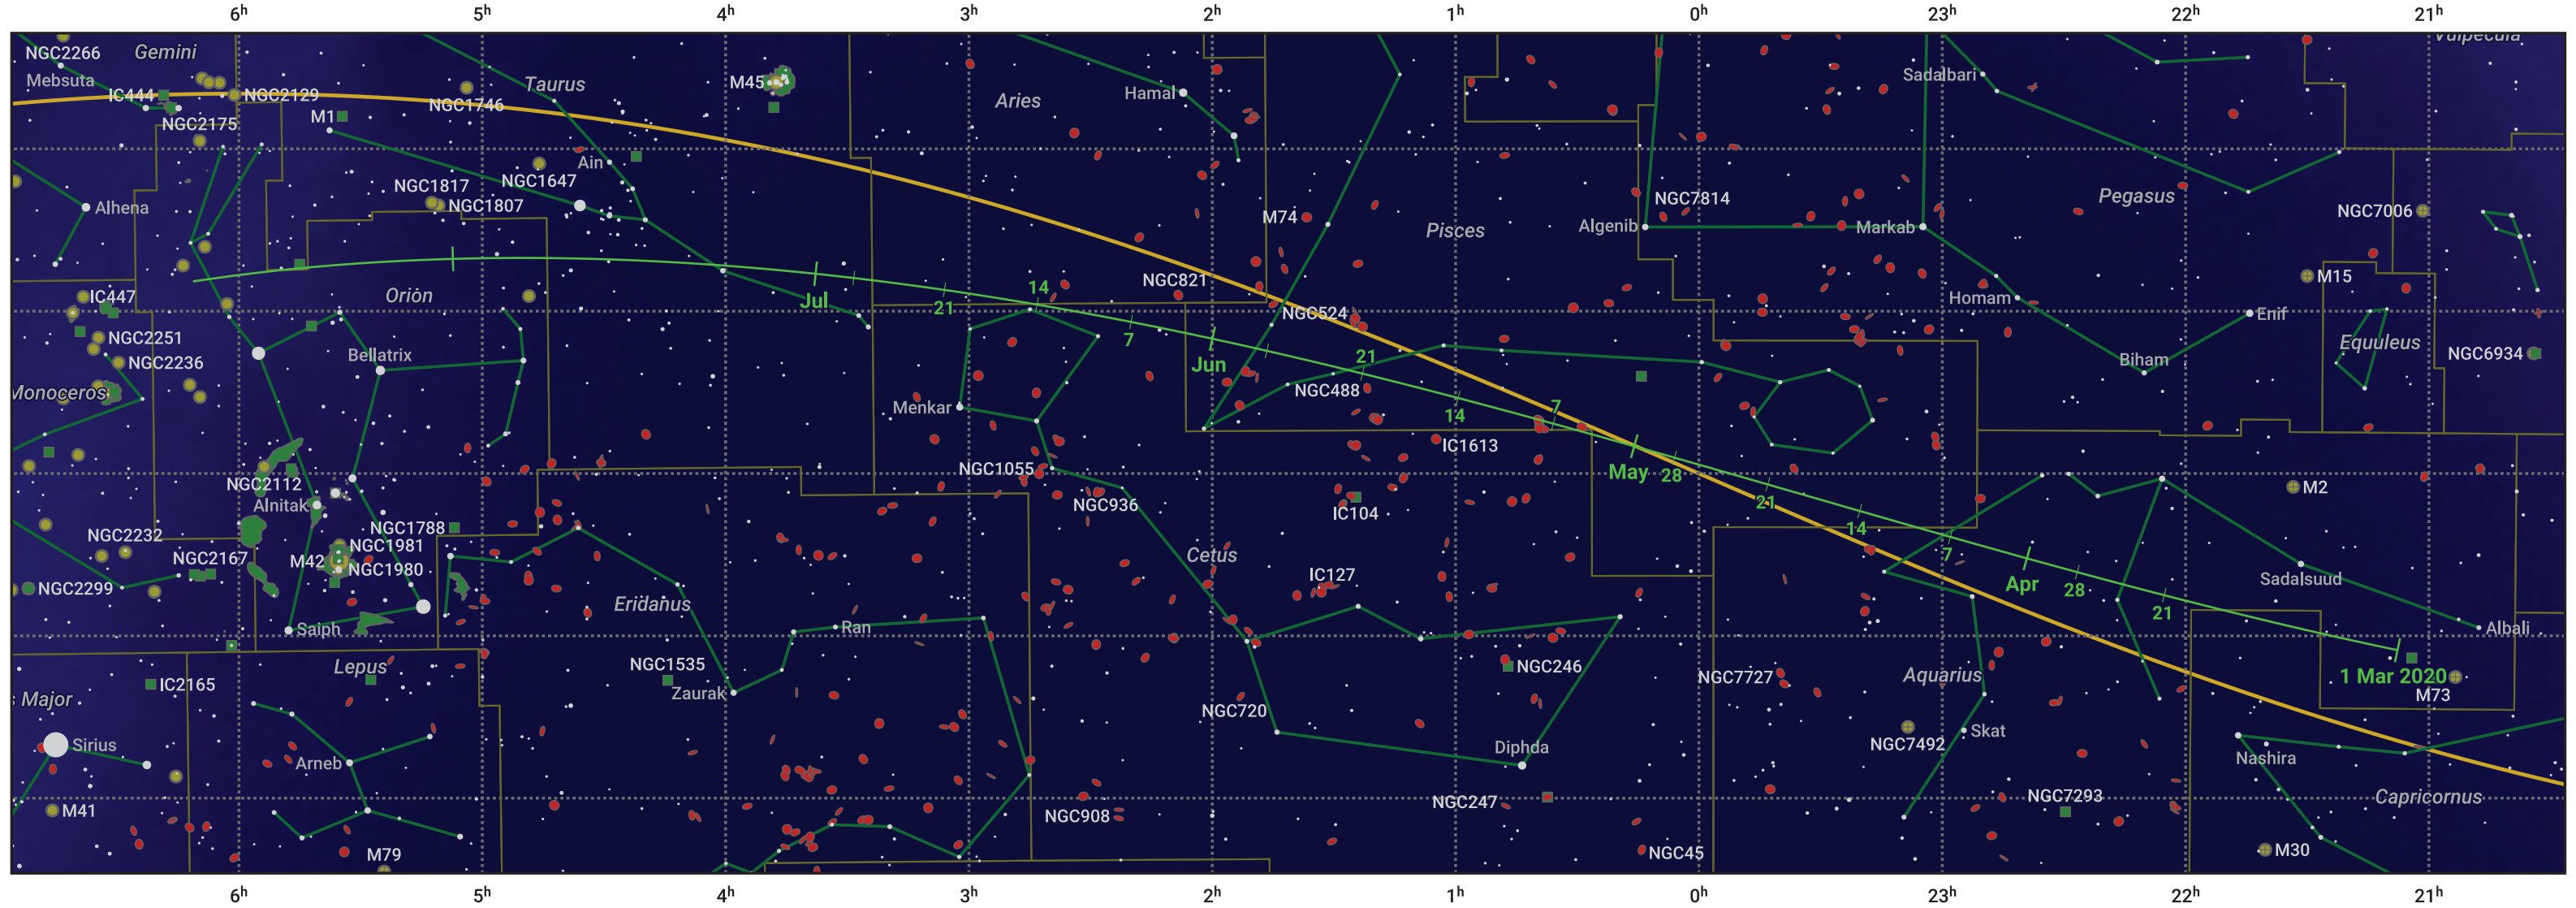

The path of 58P/Jackson-Neujmin starting on 1 Mar 2020

© Dominic Ford 2011–2024. Date markers placed at midnight UTC. Downloaded from <https://in-the-sky.org>

Magnitude scale: -6.0 -5.0 -4.0 -3.0 -2.0 -1.0 0.0 -1.0 -2.0

— Ecliptic Plane

- Galaxy
- Bright nebula
- Open cluster
- ⊕ Globular cluster

Date	Mag
2020 Mar 1	11.8
2020 Apr 3	10.8
2020 May 1	10.2
2020 Jul 1	10.2