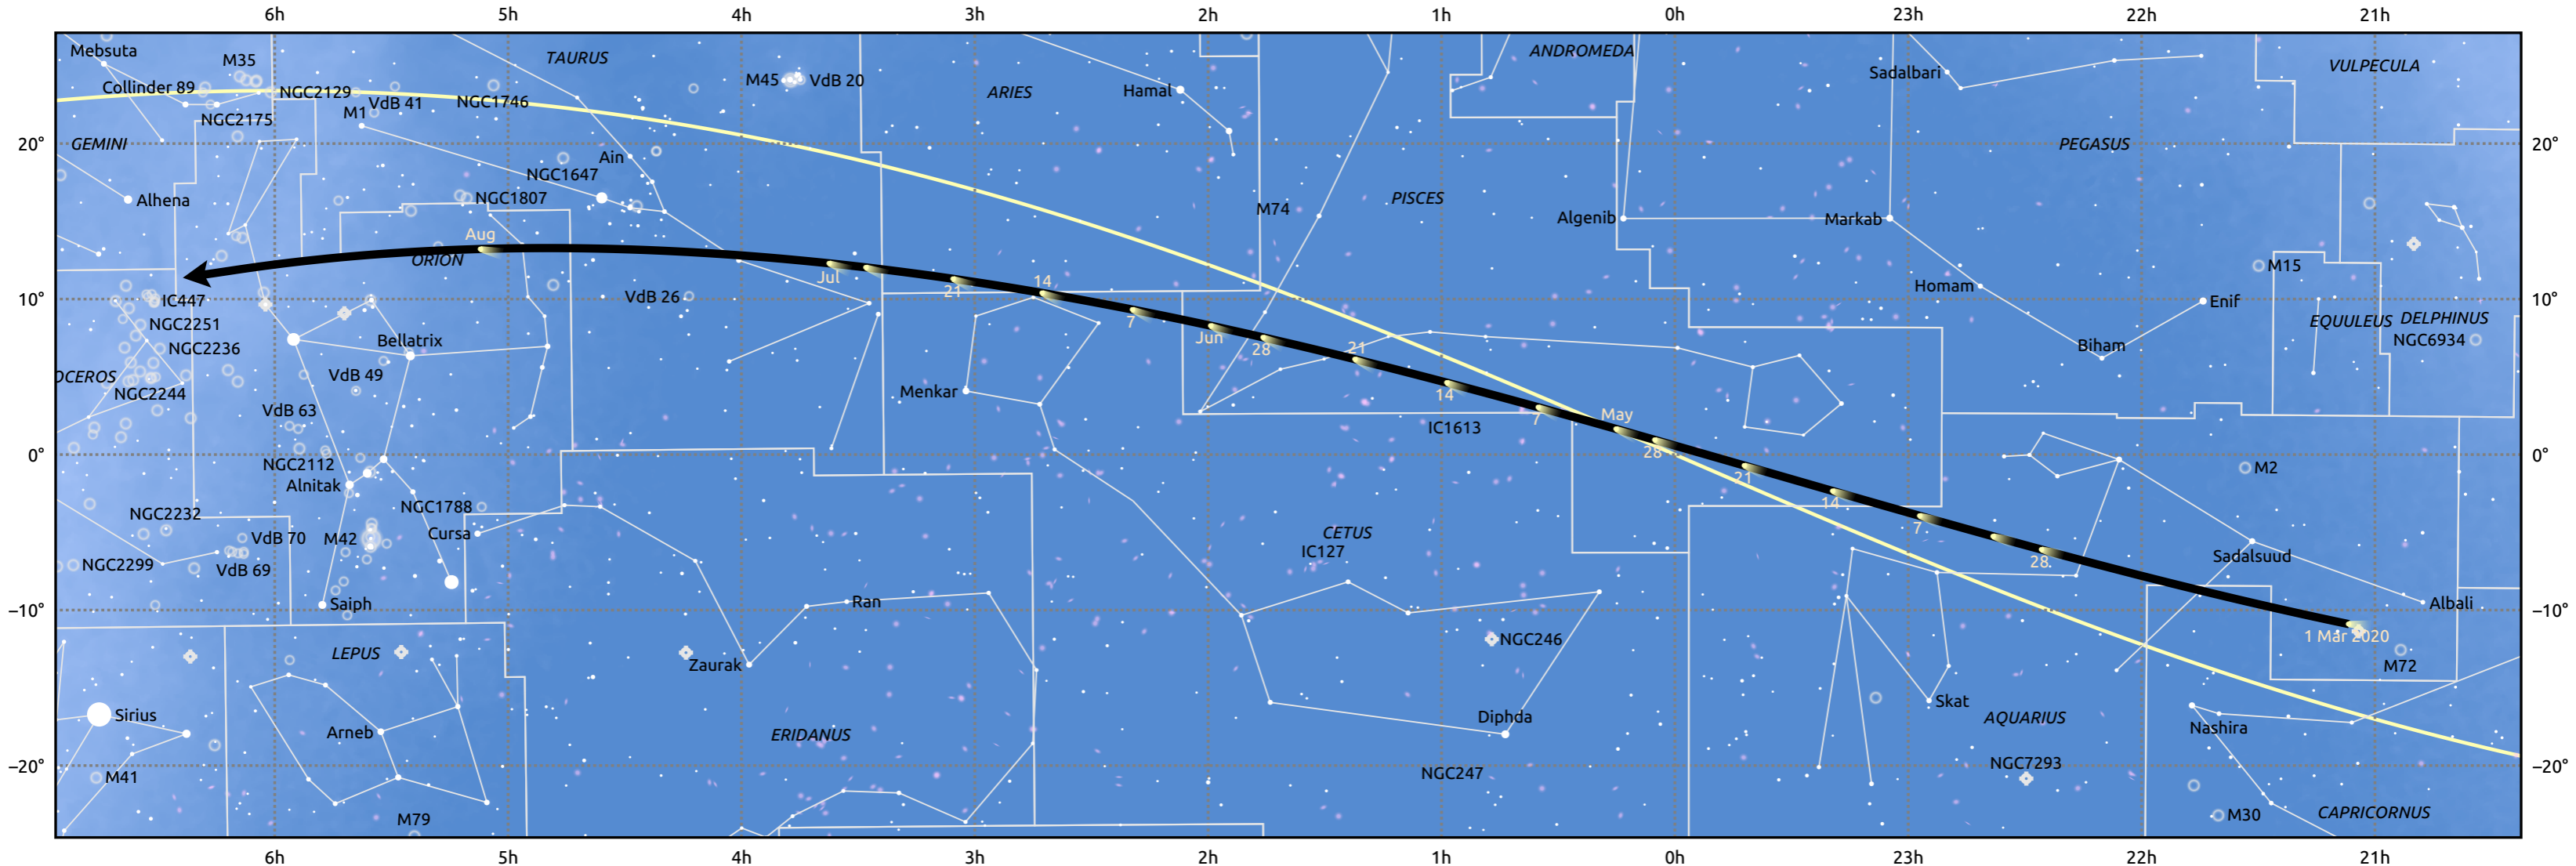

The path of 58P/Jackson-Neujmin starting on 1 Mar 2020

© Dominic Ford 2011–2025. Date markers placed at midnight UTC. Downloaded from <https://in-the-sky.org>

Magnitude scale: 6.0 5.0 4.0 3.0 2.0 1.0 0.0 -1.0 -2.0

Ecliptic Plane

Galaxy Bright nebula Open cluster Globular cluster Planetary nebula

Date	Mag
2020 Mar 1	11.8
2020 Apr 3	10.8
2020 May 1	10.2
2020 Jul 1	10.1