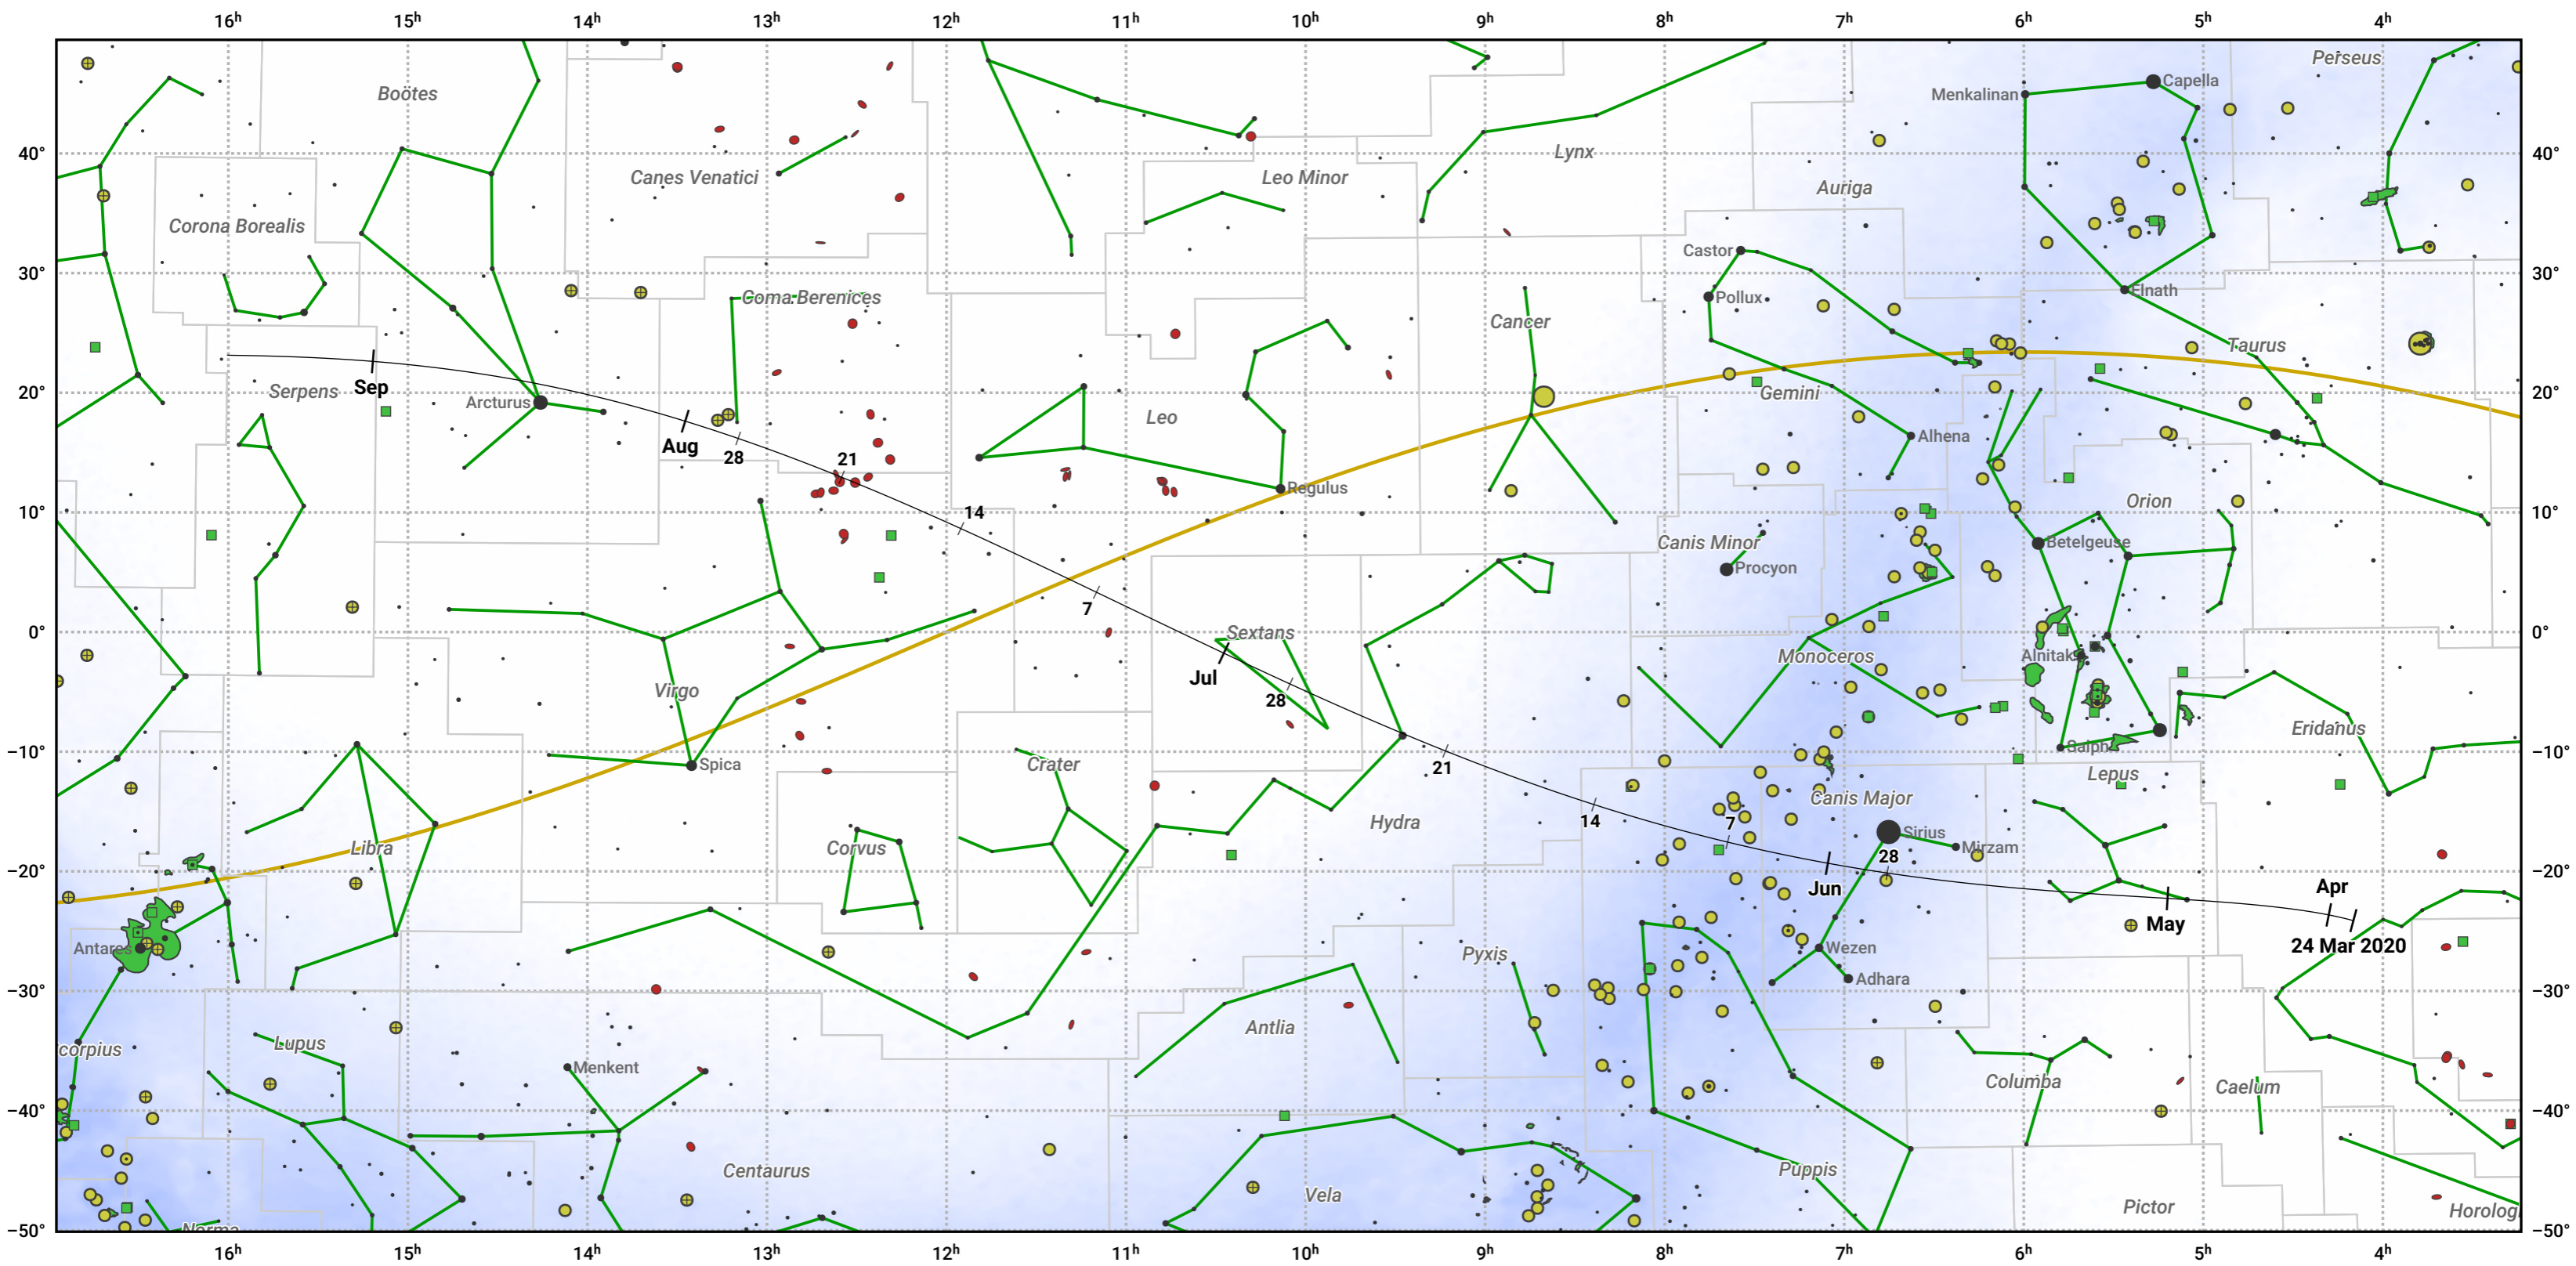

# The path of C/2019 U6 (Lemmon) starting on 24 Mar 2020

© Dominic Ford 2011–2023. Date markers placed at midnight UTC. Downloaded from <https://in-the-sky.org>

Date	Mag
2020 Apr 9	11.8
2020 Apr 22	10.8
2020 May 1	10.1
2020 May 4	9.8
2020 May 16	8.7
2020 May 28	7.7
2020 Jun 13	6.7
2020 Jul 1	6.6
2020 Jul 17	7.7
2020 Jul 28	8.7
2020 Aug 8	9.8
2020 Aug 19	10.8
2020 Aug 31	11.8
2020 Sep 1	11.9
2020 Sep 13	12.9