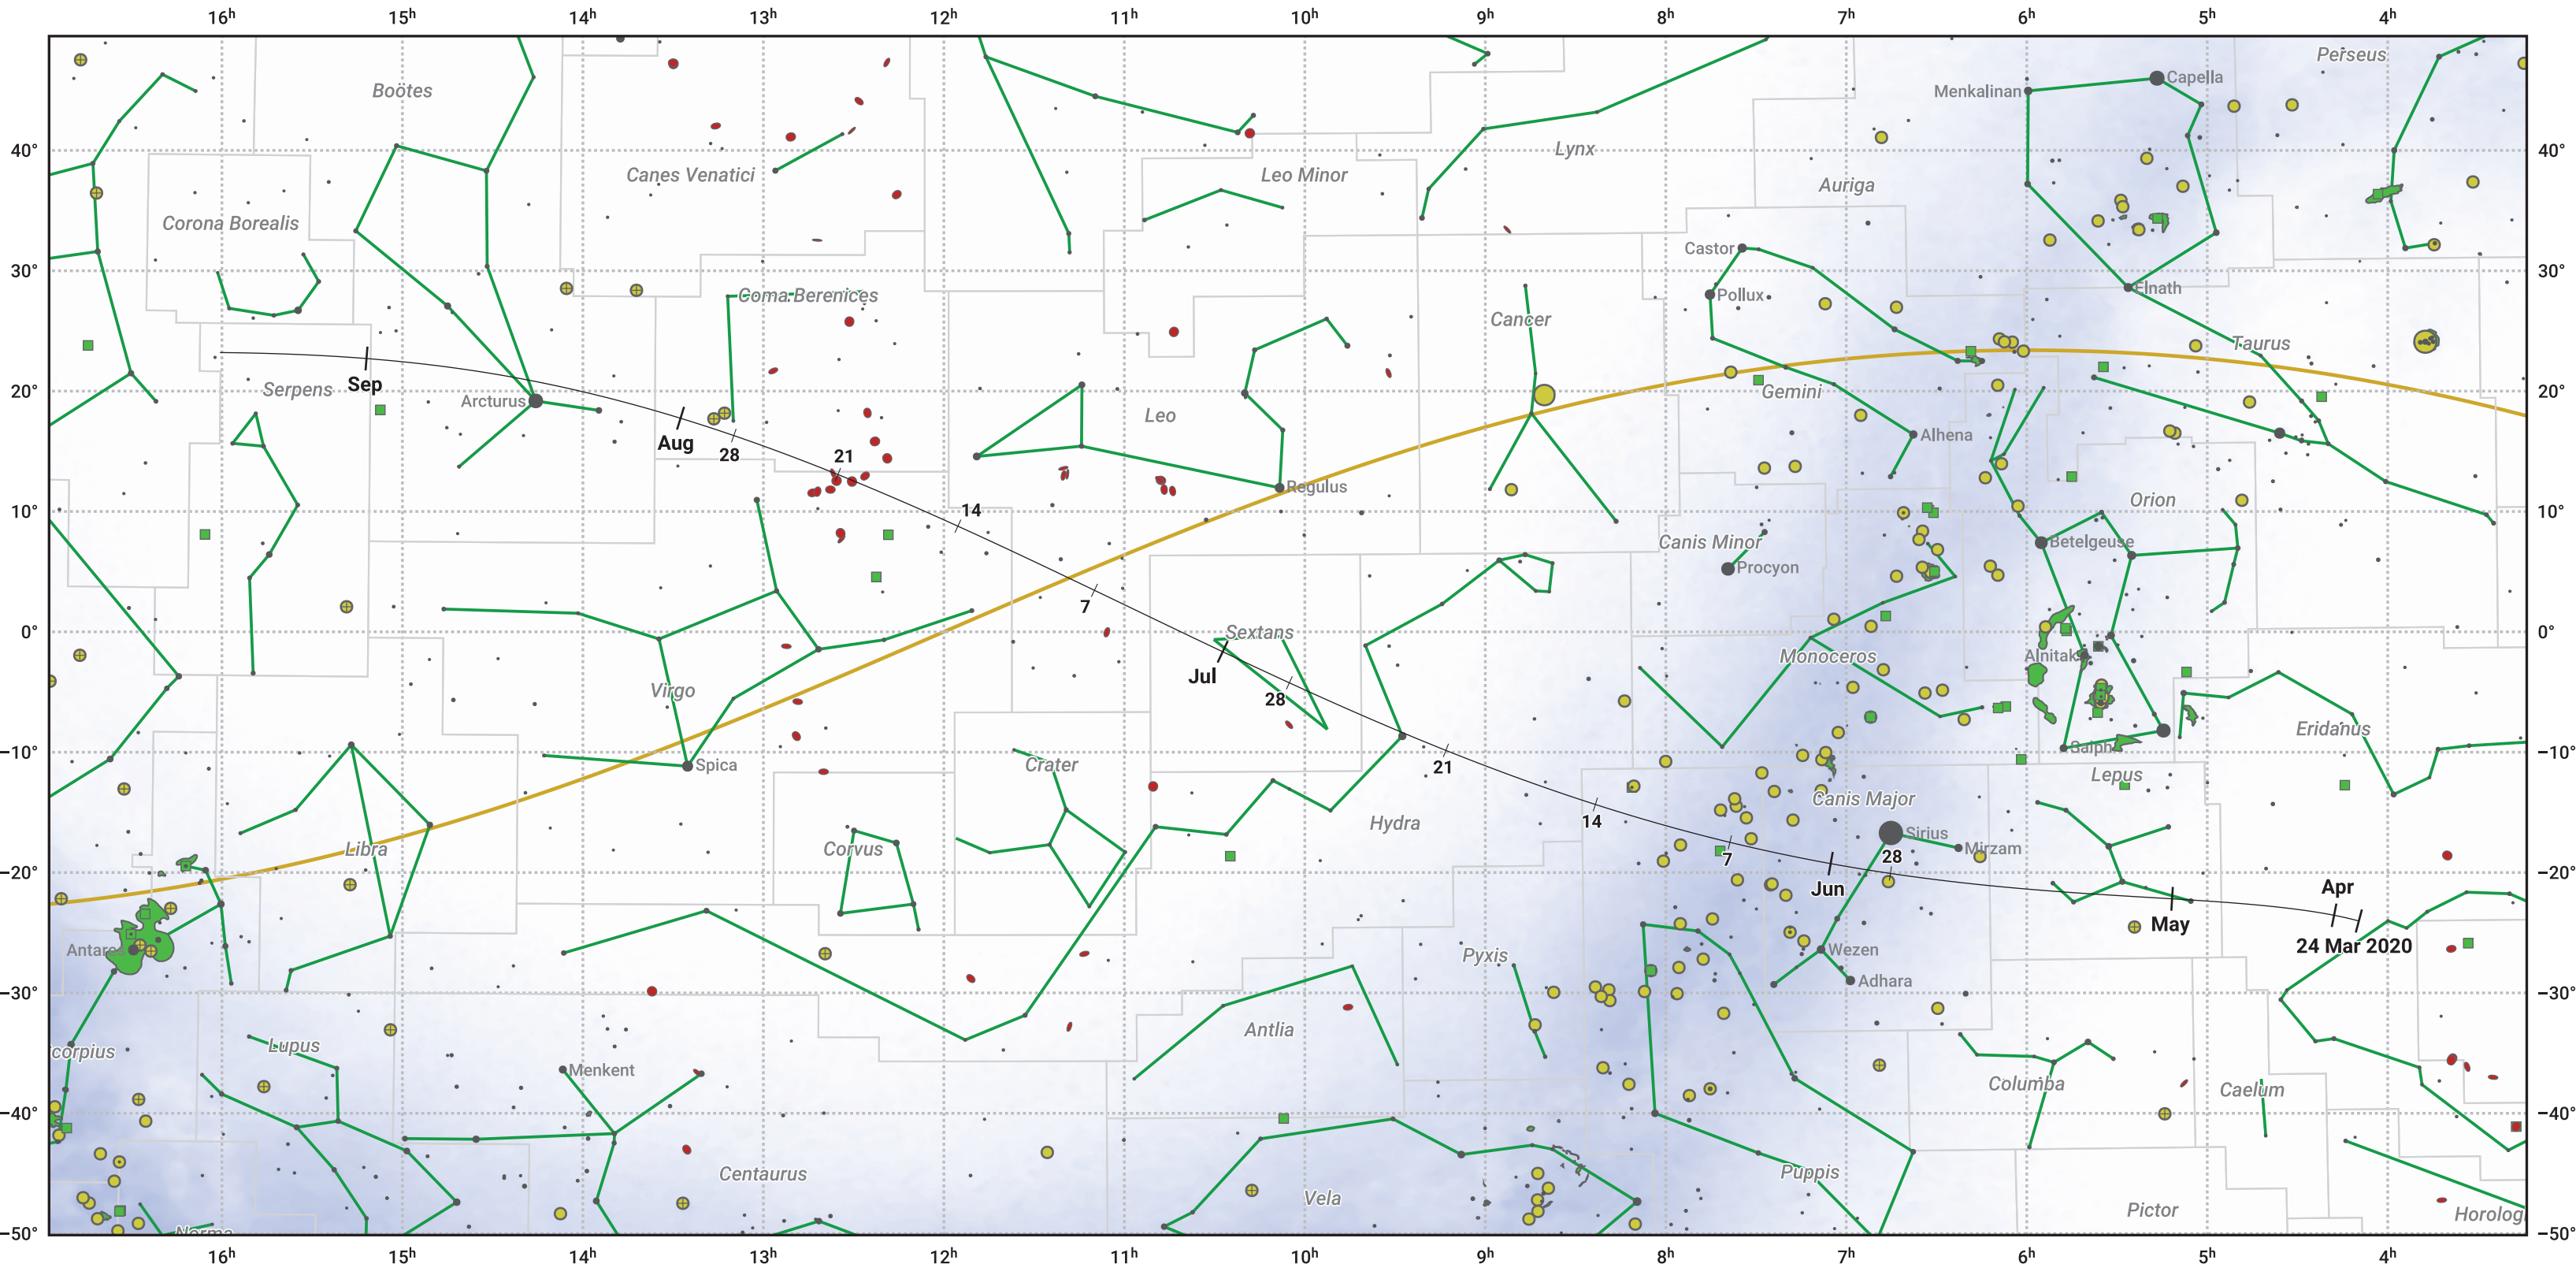

The path of C/2019 U6 (Lemmon) starting on 24 Mar 2020

© Dominic Ford 2011–2024. Date markers placed at midnight UTC. Downloaded from <https://in-the-sky.org>

Magnitude scale: 5.0 4.0 3.0 2.0 1.0 0.0 -1.0 -2.0

— Ecliptic Plane

Galaxy
 Bright nebula
 Open cluster
 Globular cluster

Date	Mag
2020 Apr 9	11.8
2020 Apr 22	10.8
2020 May 1	10.0
2020 May 4	9.8
2020 May 16	8.7
2020 May 28	7.7
2020 Jun 13	6.6
2020 Jul 1	6.6
2020 Jul 17	7.7
2020 Jul 28	8.7
2020 Aug 8	9.8
2020 Aug 19	10.8
2020 Aug 31	11.8
2020 Sep 1	11.9
2020 Sep 13	12.9