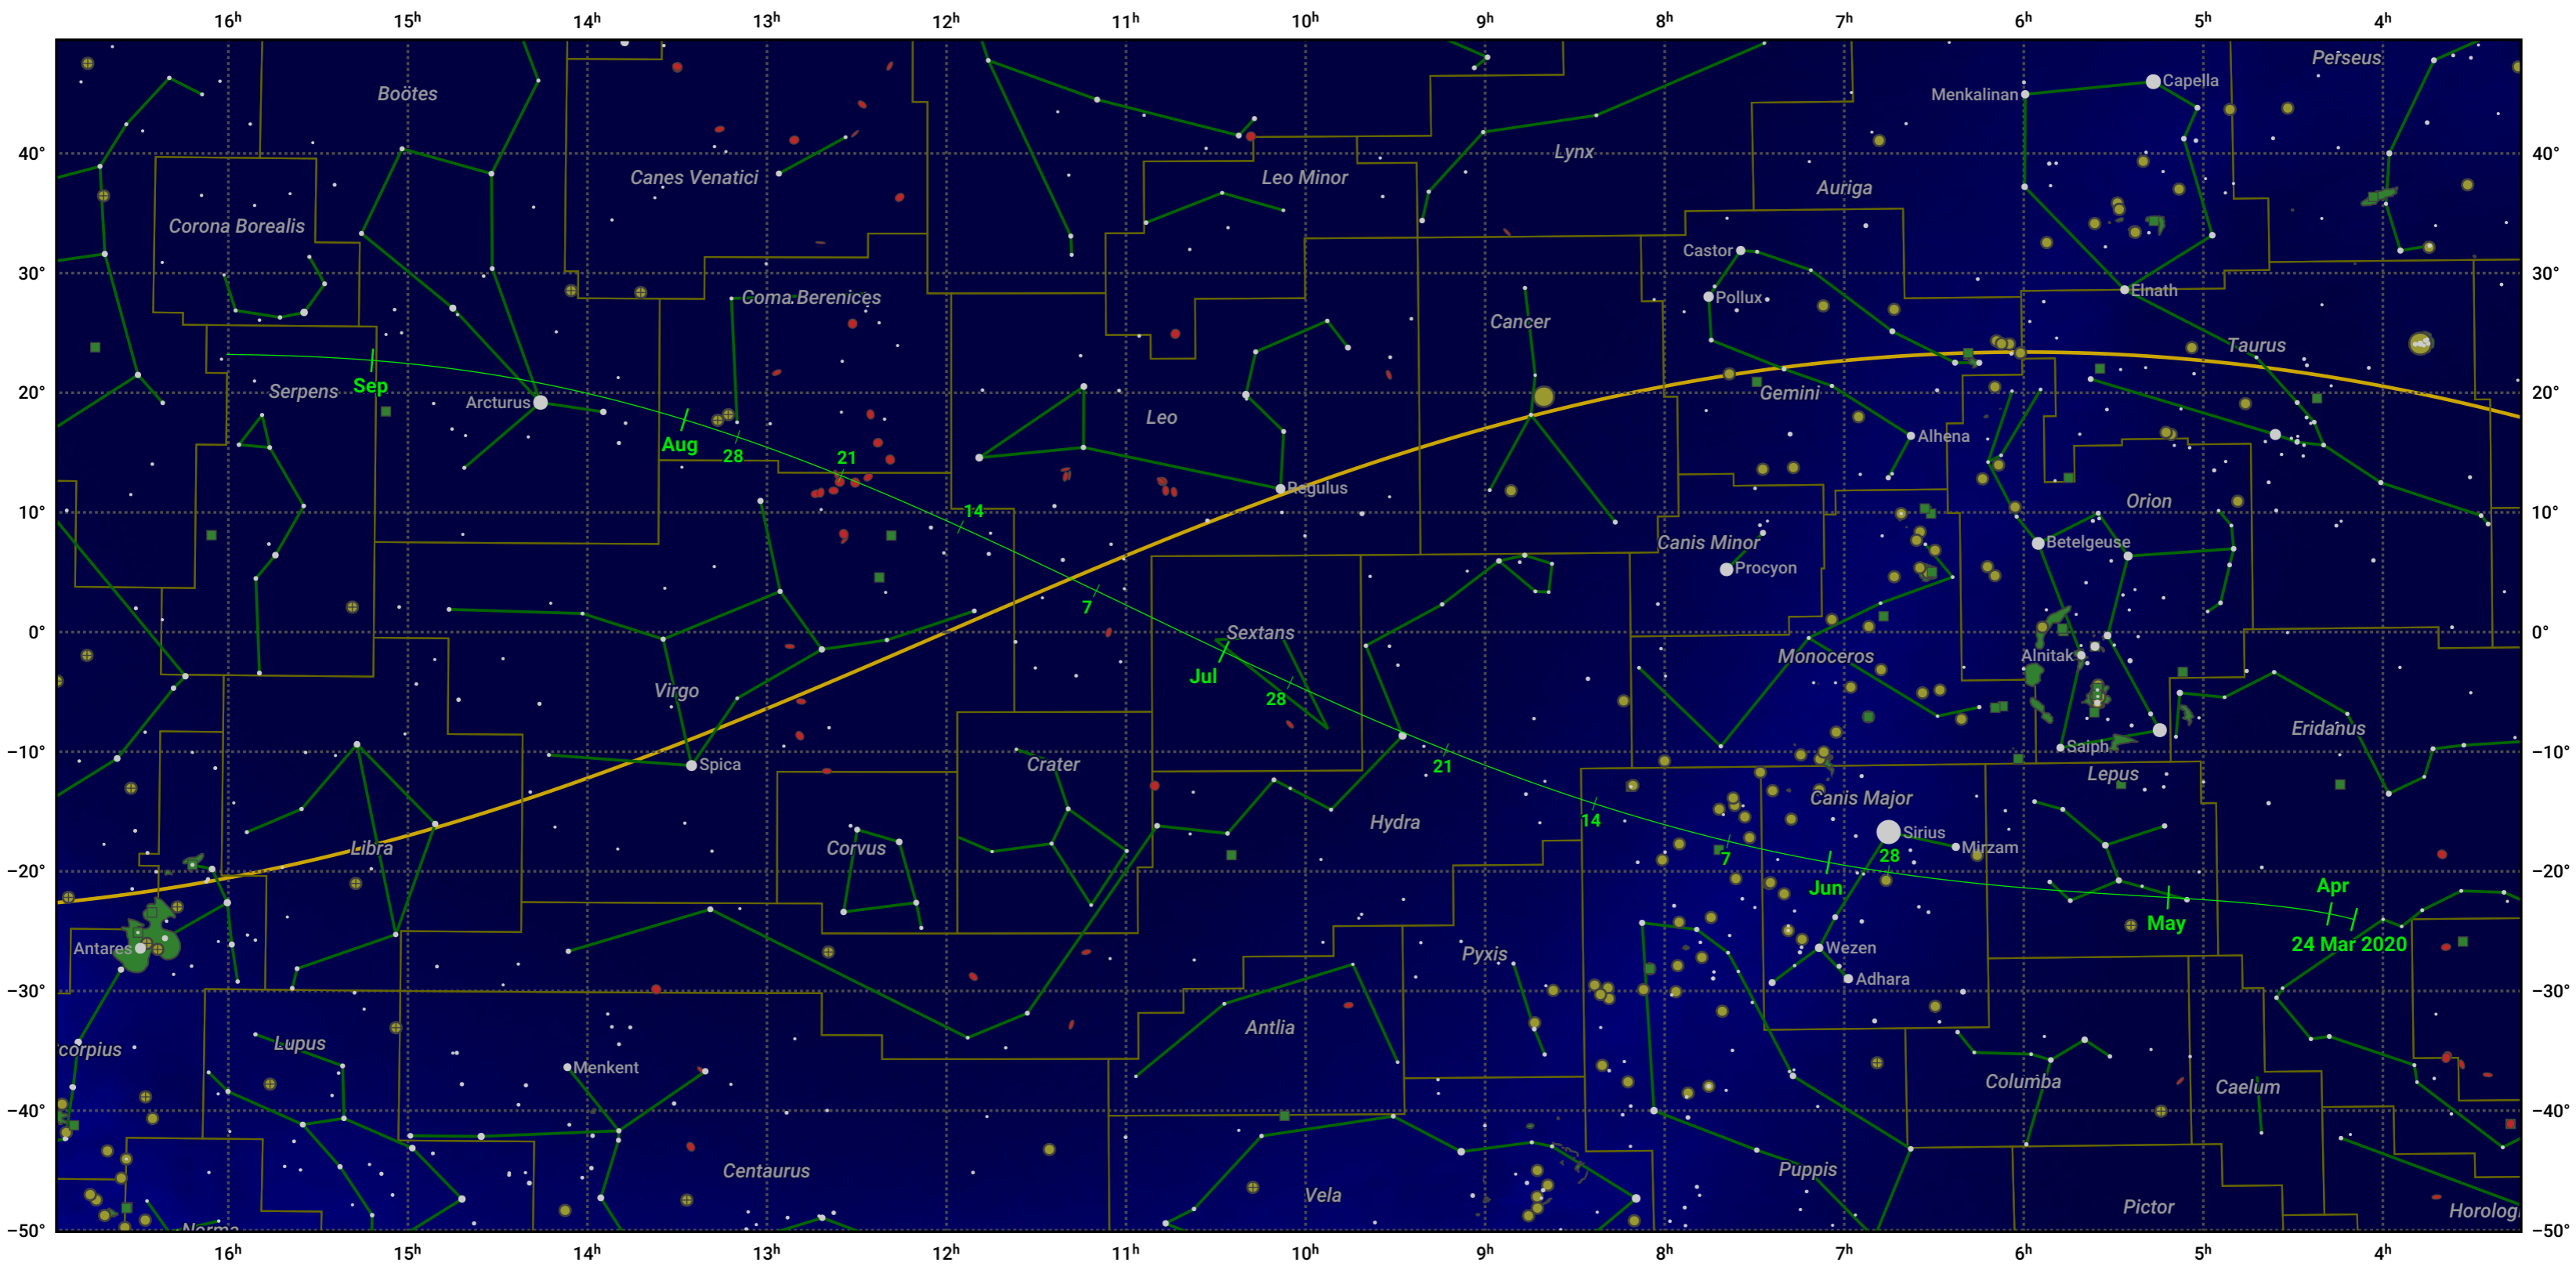

The path of C/2019 U6 (Lemmon) starting on 24 Mar 2020

© Dominic Ford 2011–2024. Date markers placed at midnight UTC. Downloaded from <https://in-the-sky.org>

Magnitude scale: 5.0 4.0 3.0 2.0 1.0 0.0 -1.0 -2.0

— Ecliptic Plane

Galaxy
 Bright nebula
 Open cluster
 Globular cluster

| Date | Mag |
|-------------|------|
| 2020 Apr 9 | 11.8 |
| 2020 Apr 22 | 10.8 |
| 2020 May 1 | 10.0 |
| 2020 May 4 | 9.8 |
| 2020 May 16 | 8.7 |
| 2020 May 28 | 7.7 |
| 2020 Jun 13 | 6.6 |
| 2020 Jul 1 | 6.6 |
| 2020 Jul 17 | 7.7 |
| 2020 Jul 28 | 8.7 |
| 2020 Aug 8 | 9.8 |
| 2020 Aug 19 | 10.8 |
| 2020 Aug 31 | 11.8 |
| 2020 Sep 1 | 11.9 |
| 2020 Sep 13 | 12.9 |