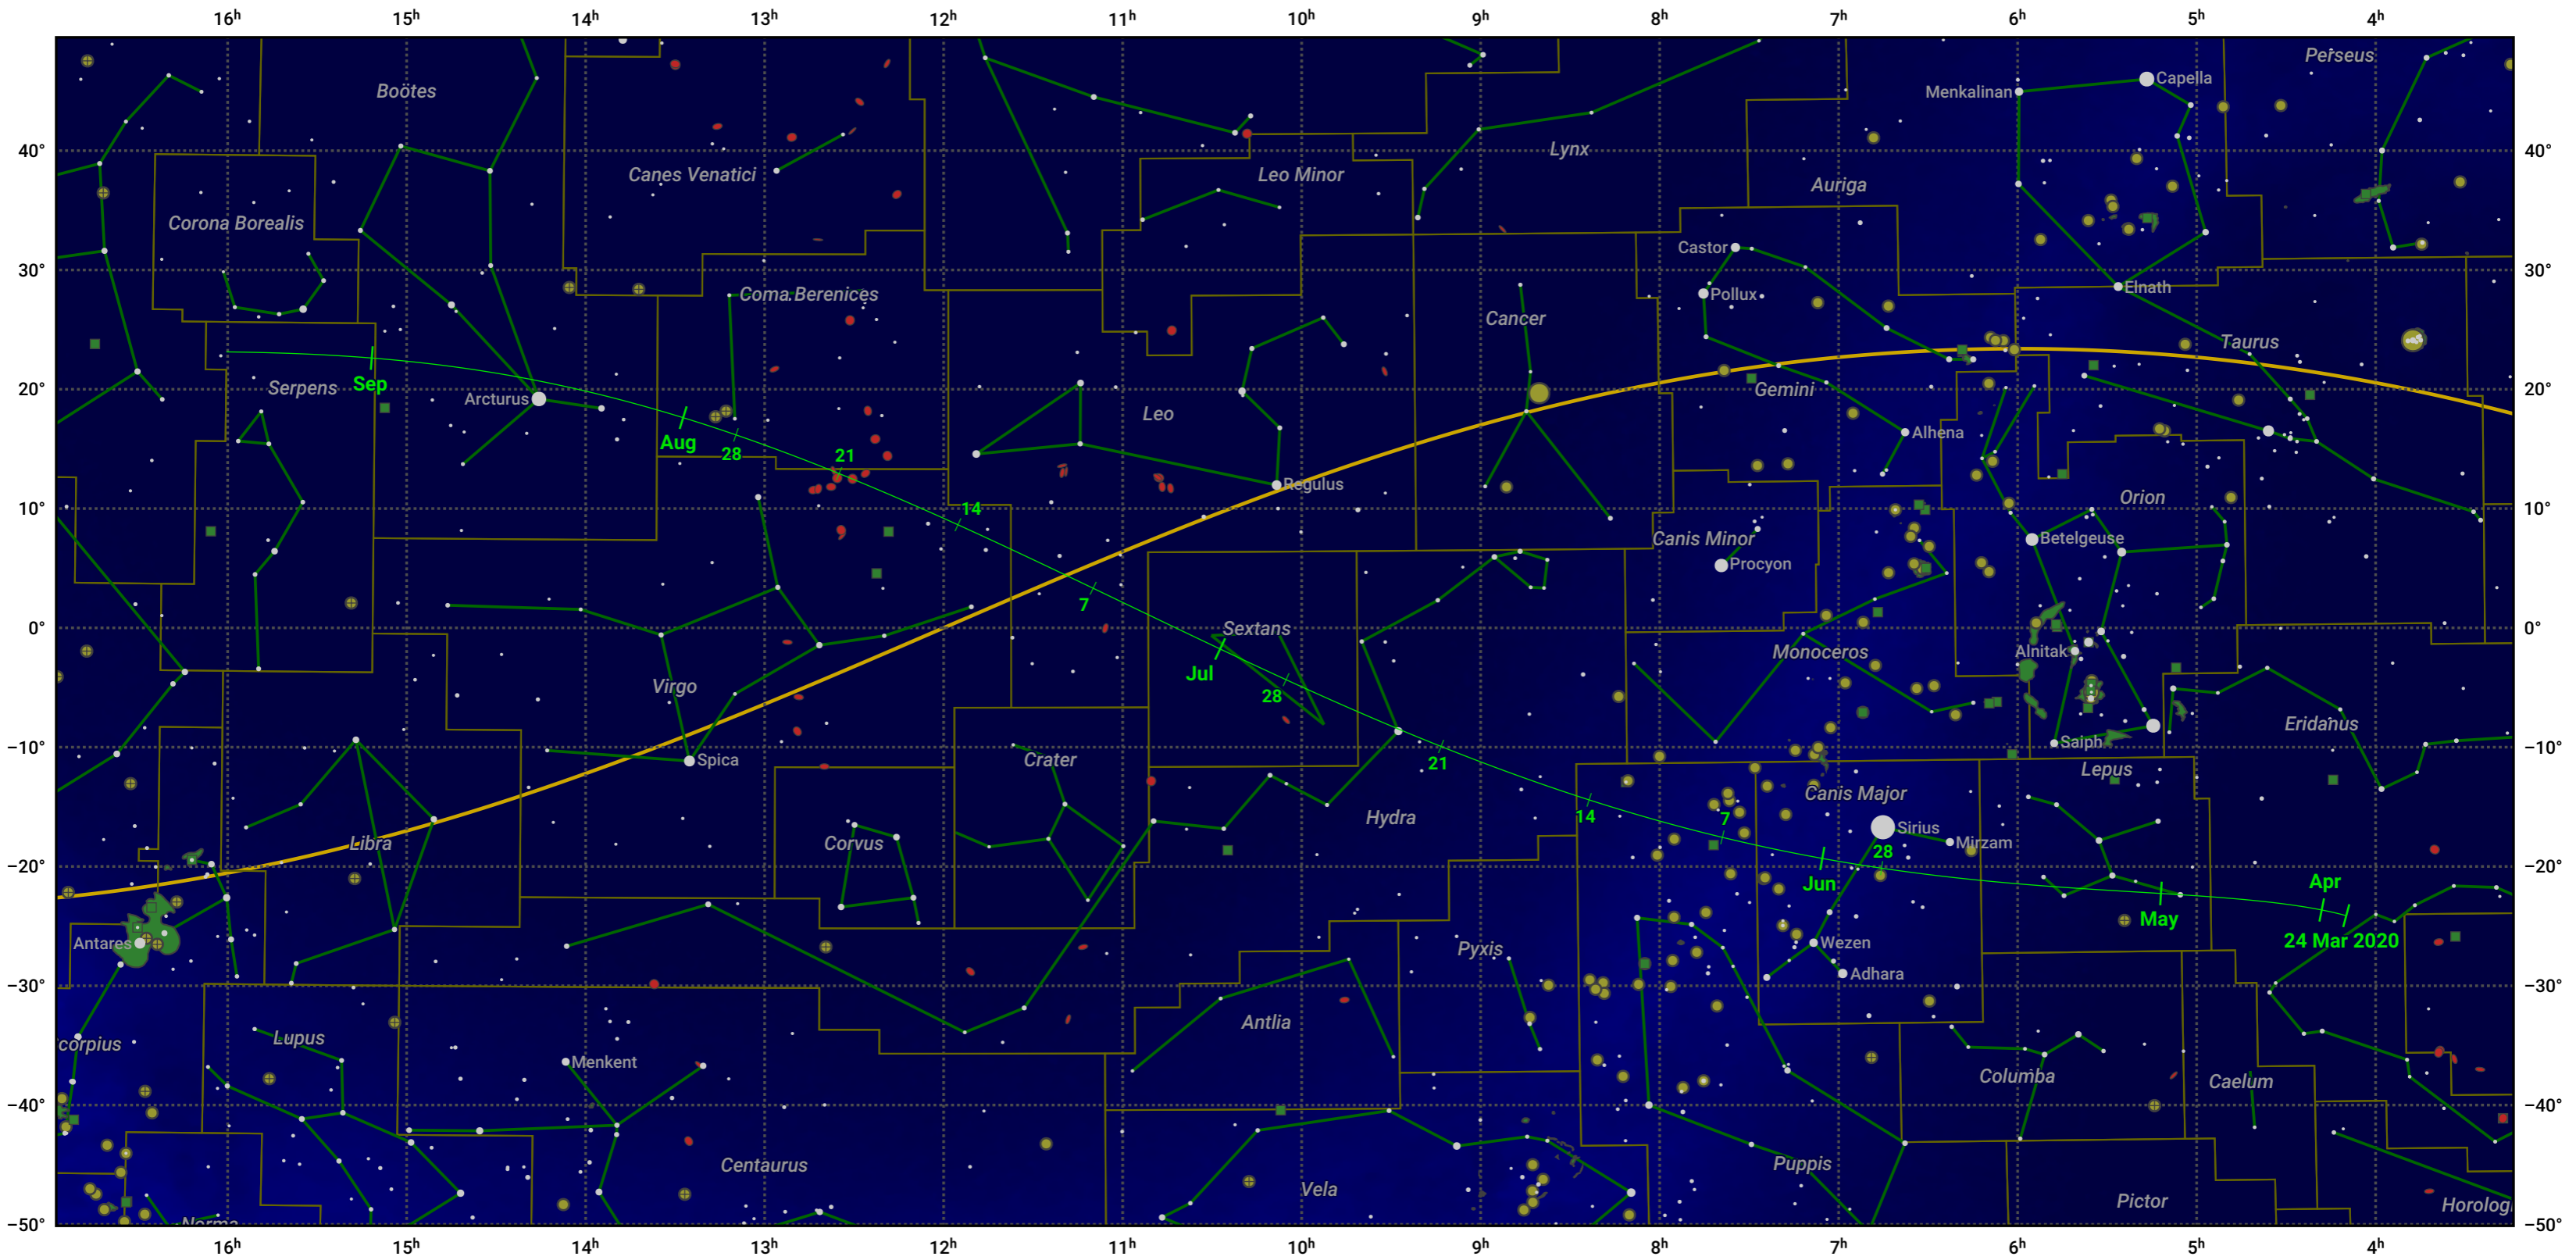

# The path of C/2019 U6 (Lemmon) starting on 24 Mar 2020

© Dominic Ford 2011–2023. Date markers placed at midnight UTC. Downloaded from <https://in-the-sky.org>

Magnitude scale: · 5.0 · 4.0 · 3.0 · 2.0 · 1.0 ● 0.0 ● -1.0 ● -2.0

— Ecliptic Plane

● Galaxy ■ Bright nebula ● Open cluster ● Globular cluster

Date	Mag
2020 Apr 9	11.8
2020 Apr 22	10.8
2020 May 1	10.1
2020 May 4	9.8
2020 May 16	8.7
2020 May 28	7.7
2020 Jun 13	6.7
2020 Jul 1	6.6
2020 Jul 17	7.7
2020 Jul 28	8.7
2020 Aug 8	9.8
2020 Aug 19	10.8
2020 Aug 31	11.8
2020 Sep 1	11.9
2020 Sep 13	12.9