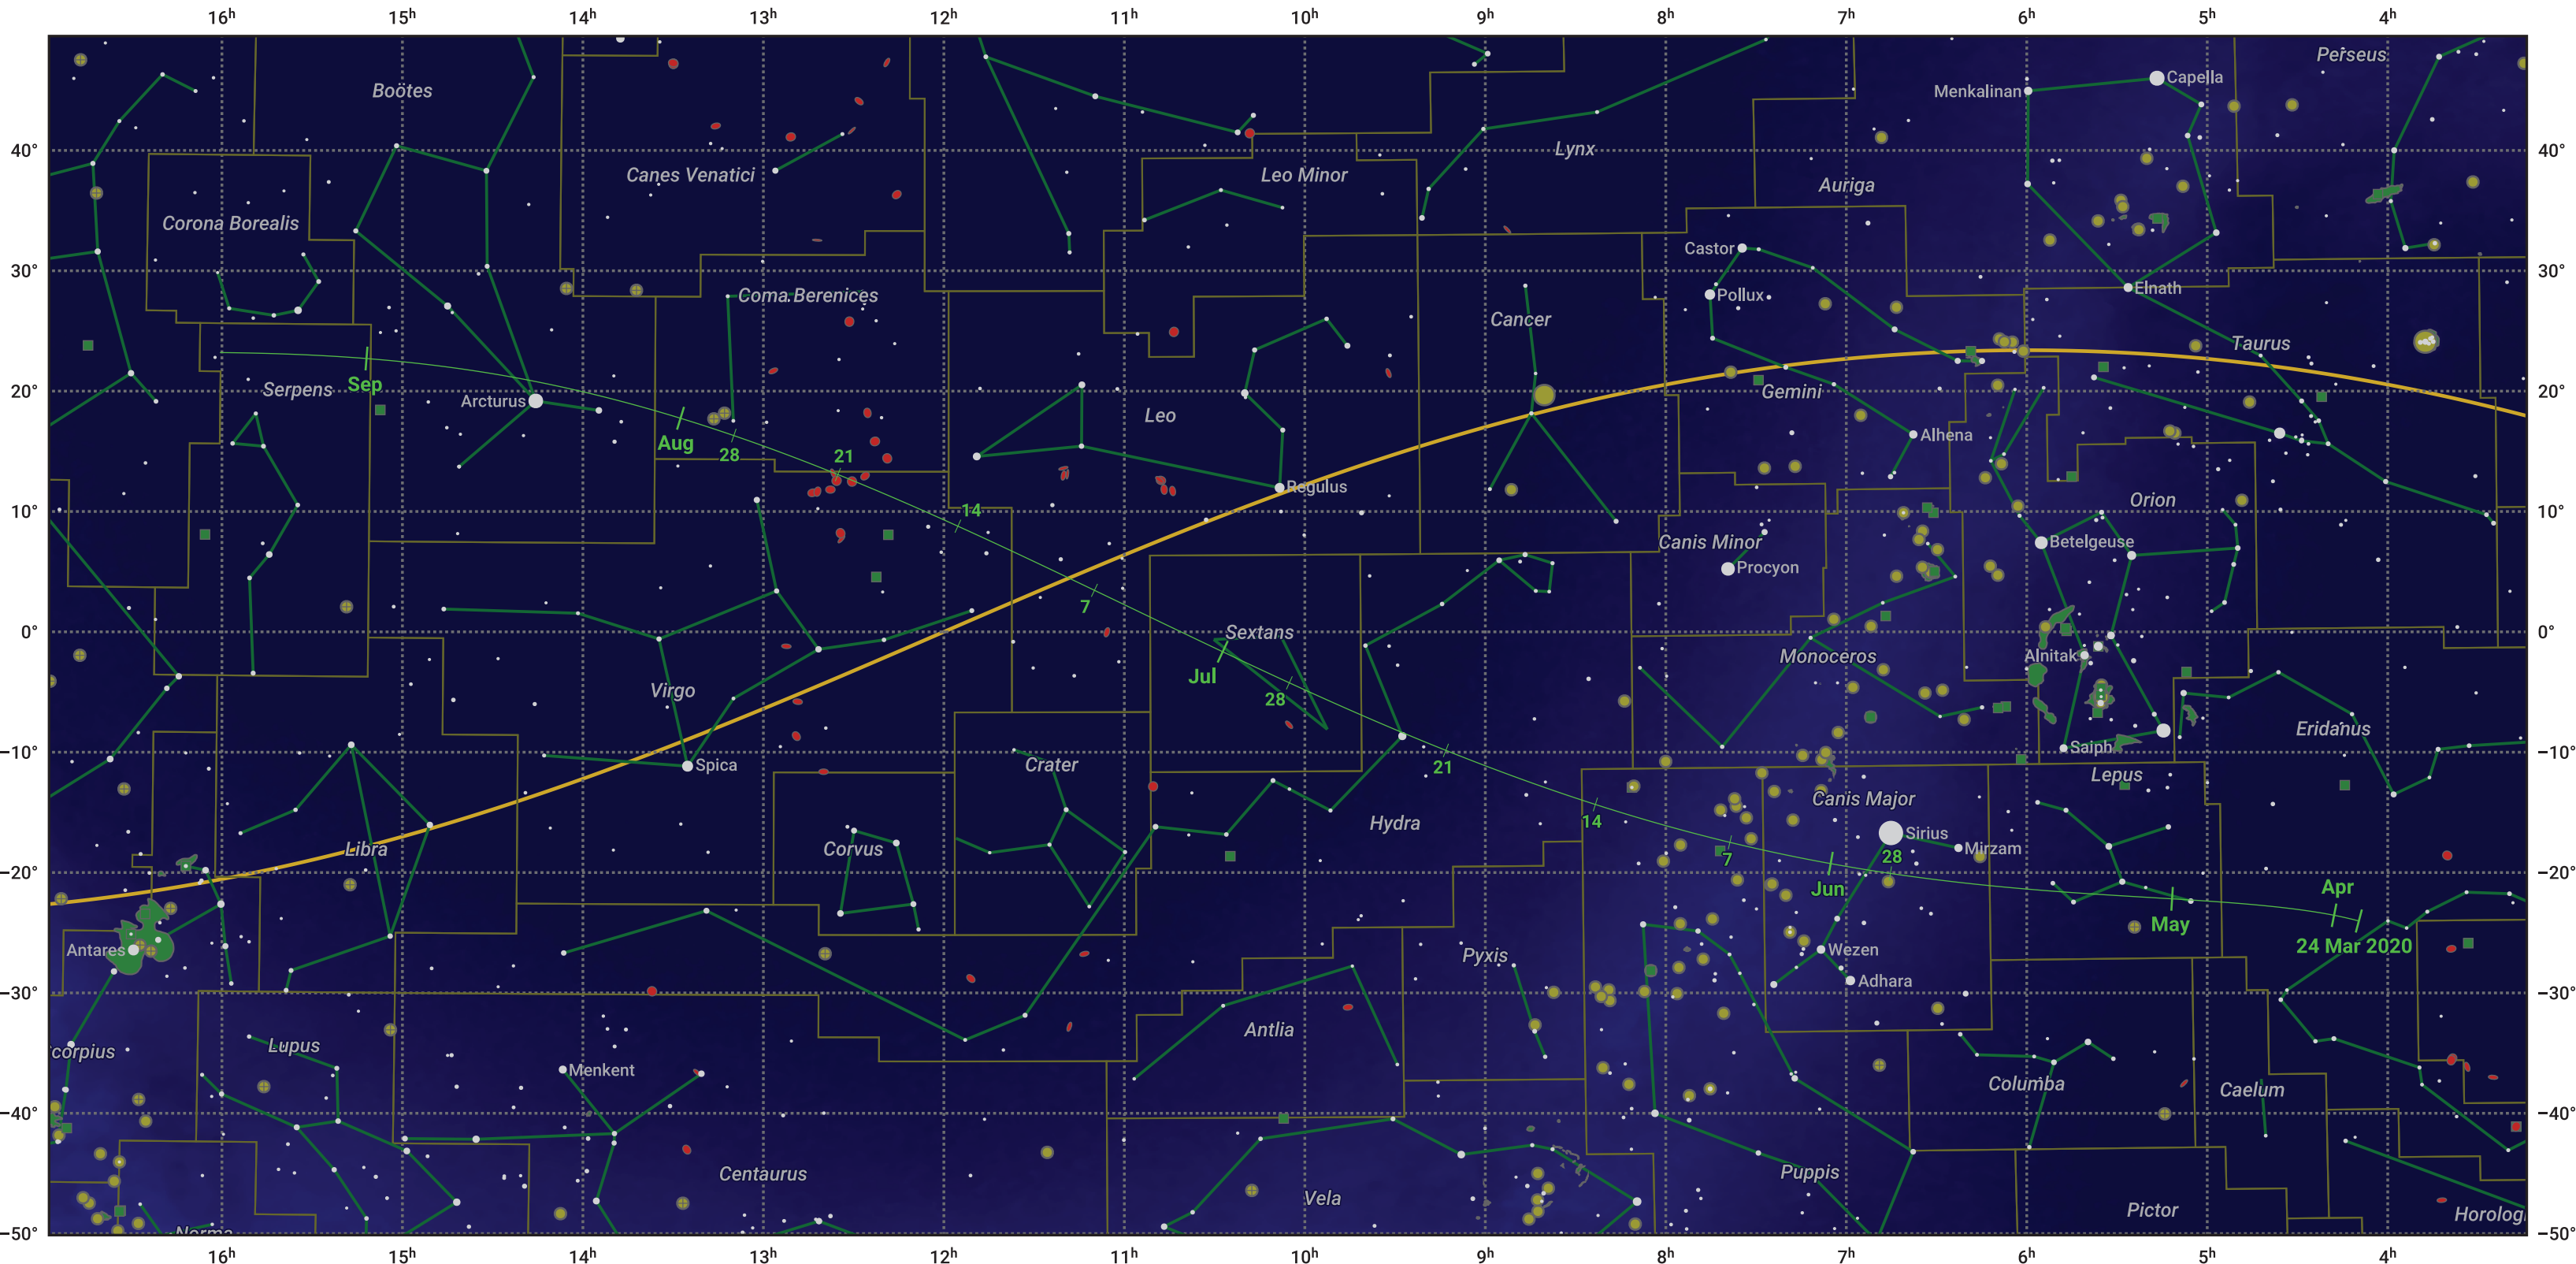

The path of C/2019 U6 (Lemmon) starting on 24 Mar 2020

© Dominic Ford 2011–2024. Date markers placed at midnight UTC. Downloaded from <https://in-the-sky.org>

Date	Mag
2020 Apr 9	11.8
2020 Apr 22	10.8
2020 May 1	10.0
2020 May 4	9.8
2020 May 16	8.7
2020 May 28	7.7
2020 Jun 13	6.6
2020 Jul 1	6.6
2020 Jul 17	7.7
2020 Jul 28	8.7
2020 Aug 8	9.8
2020 Aug 19	10.8
2020 Aug 31	11.8
2020 Sep 1	11.9
2020 Sep 13	12.9