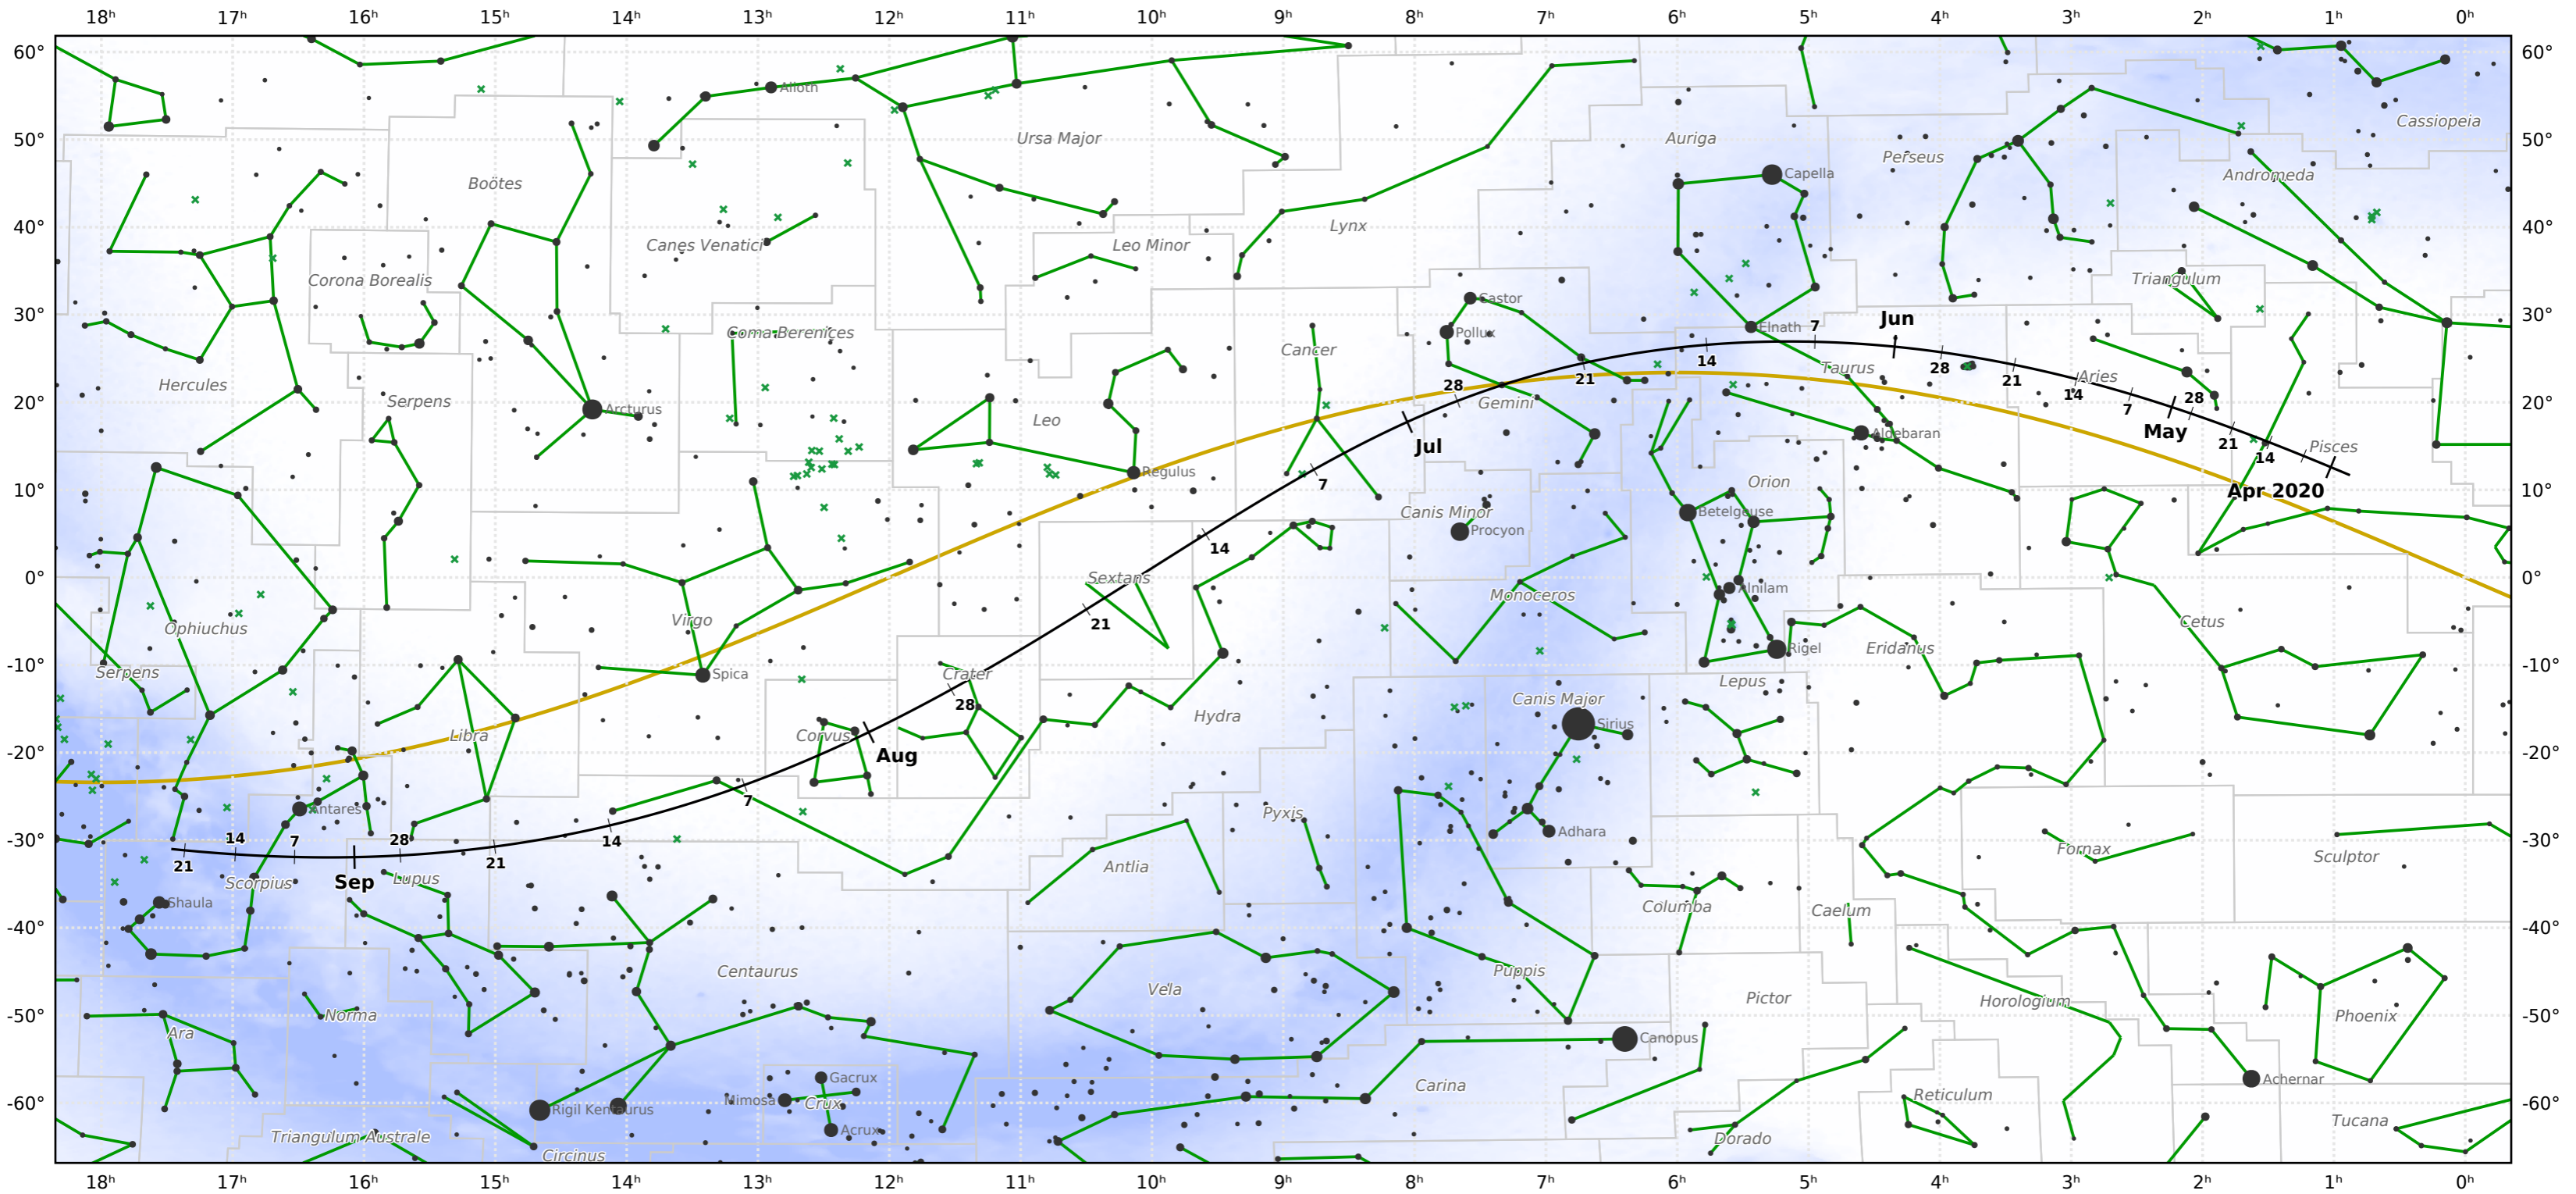

The path of 2P/Encke starting on 27 Mar 2020

Magnitude scale: • 5.0 • 4.5 • 4.0 • 3.5 • 3.0 • 2.5 • 2.0 • 1.5 • 1.0 • 0.5 • 0.0 • -0.5 • -1.0 • -1.5

— Ecliptic Plane