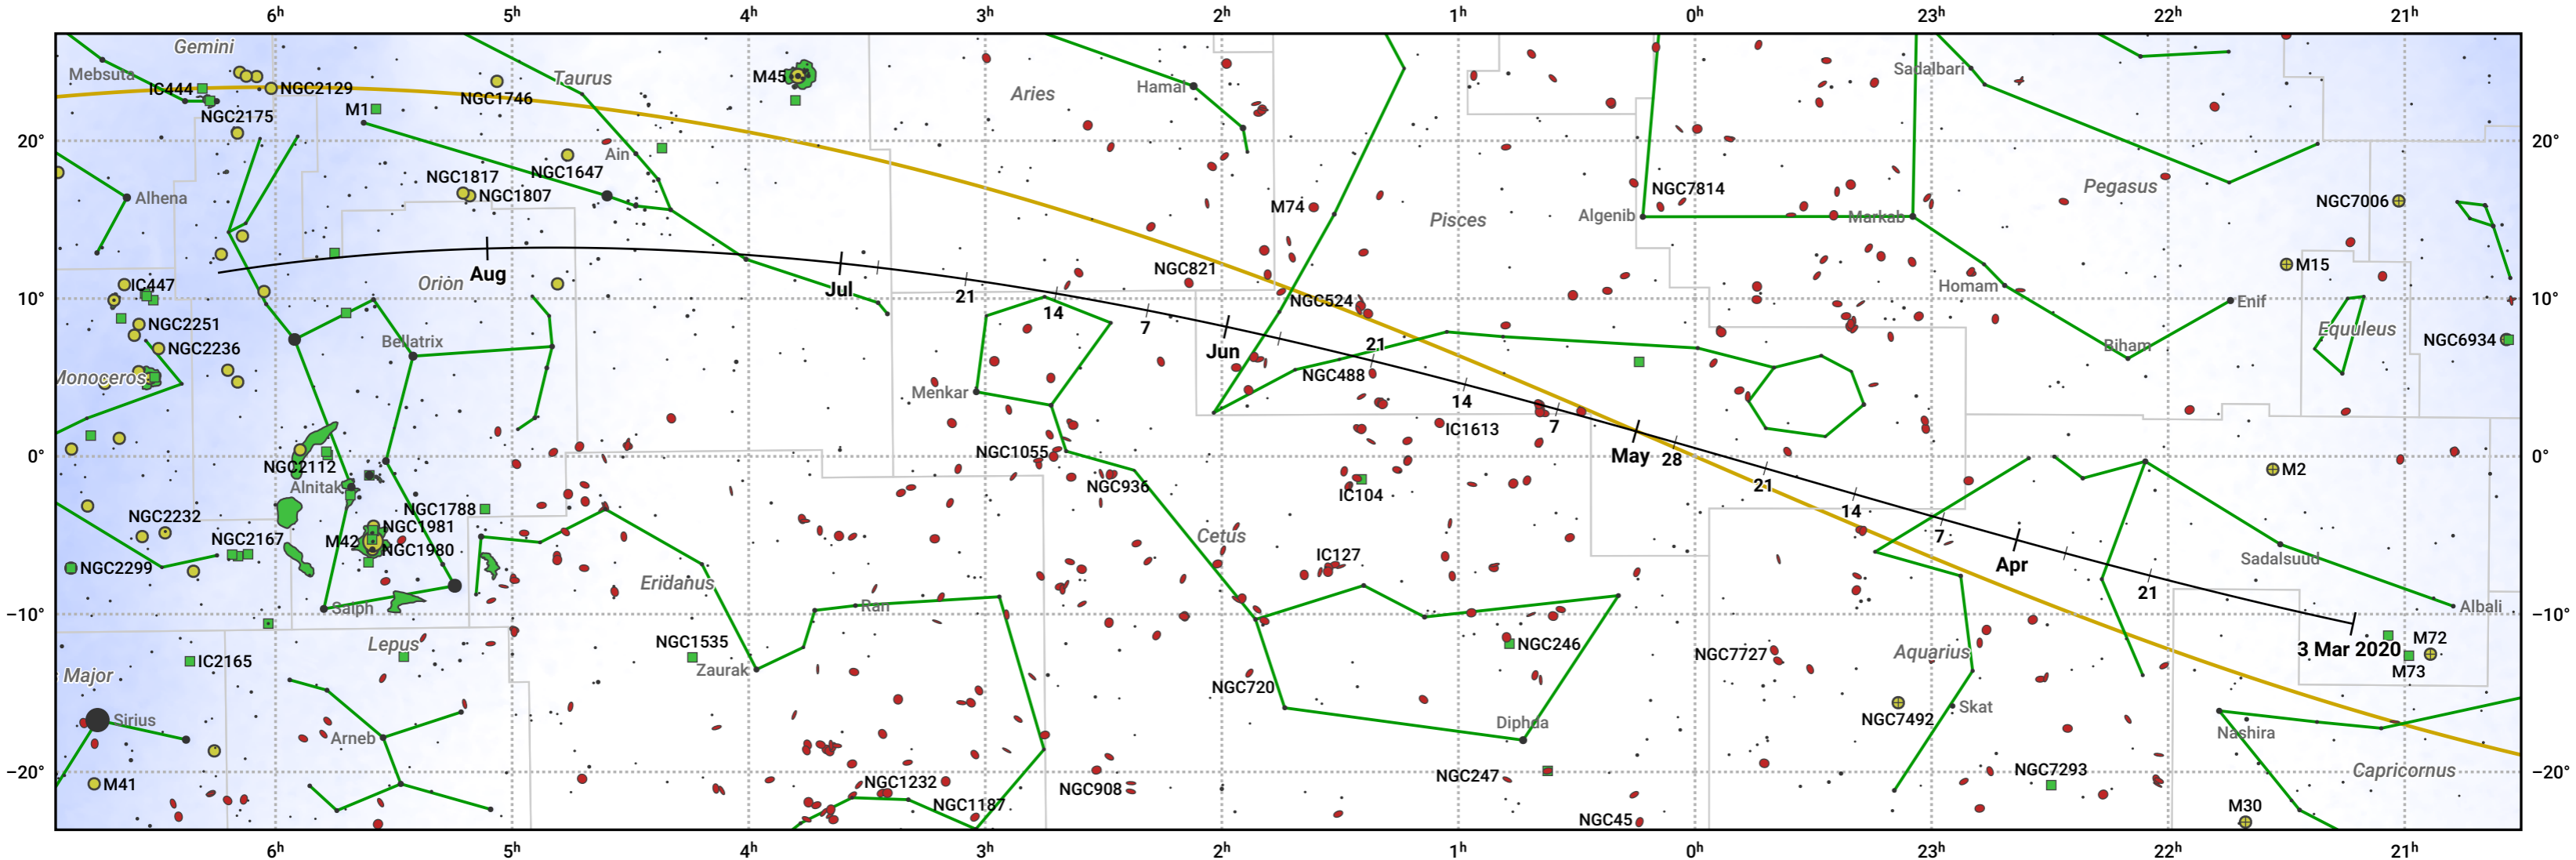

The path of 58P/Jackson-Neujmin starting on 3 Mar 2020

© Dominic Ford 2011–2024. Date markers placed at midnight UTC. Downloaded from <https://in-the-sky.org>

Magnitude scale: 6.0 5.0 4.0 3.0 2.0 1.0 0.0 -1.0 -2.0

— Ecliptic Plane

Galaxy Bright nebula Open cluster Globular cluster

| Date | Mag |
|------------|------|
| 2020 Apr 6 | 10.8 |
| 2020 May 1 | 10.2 |
| 2020 Jul 1 | 10.2 |