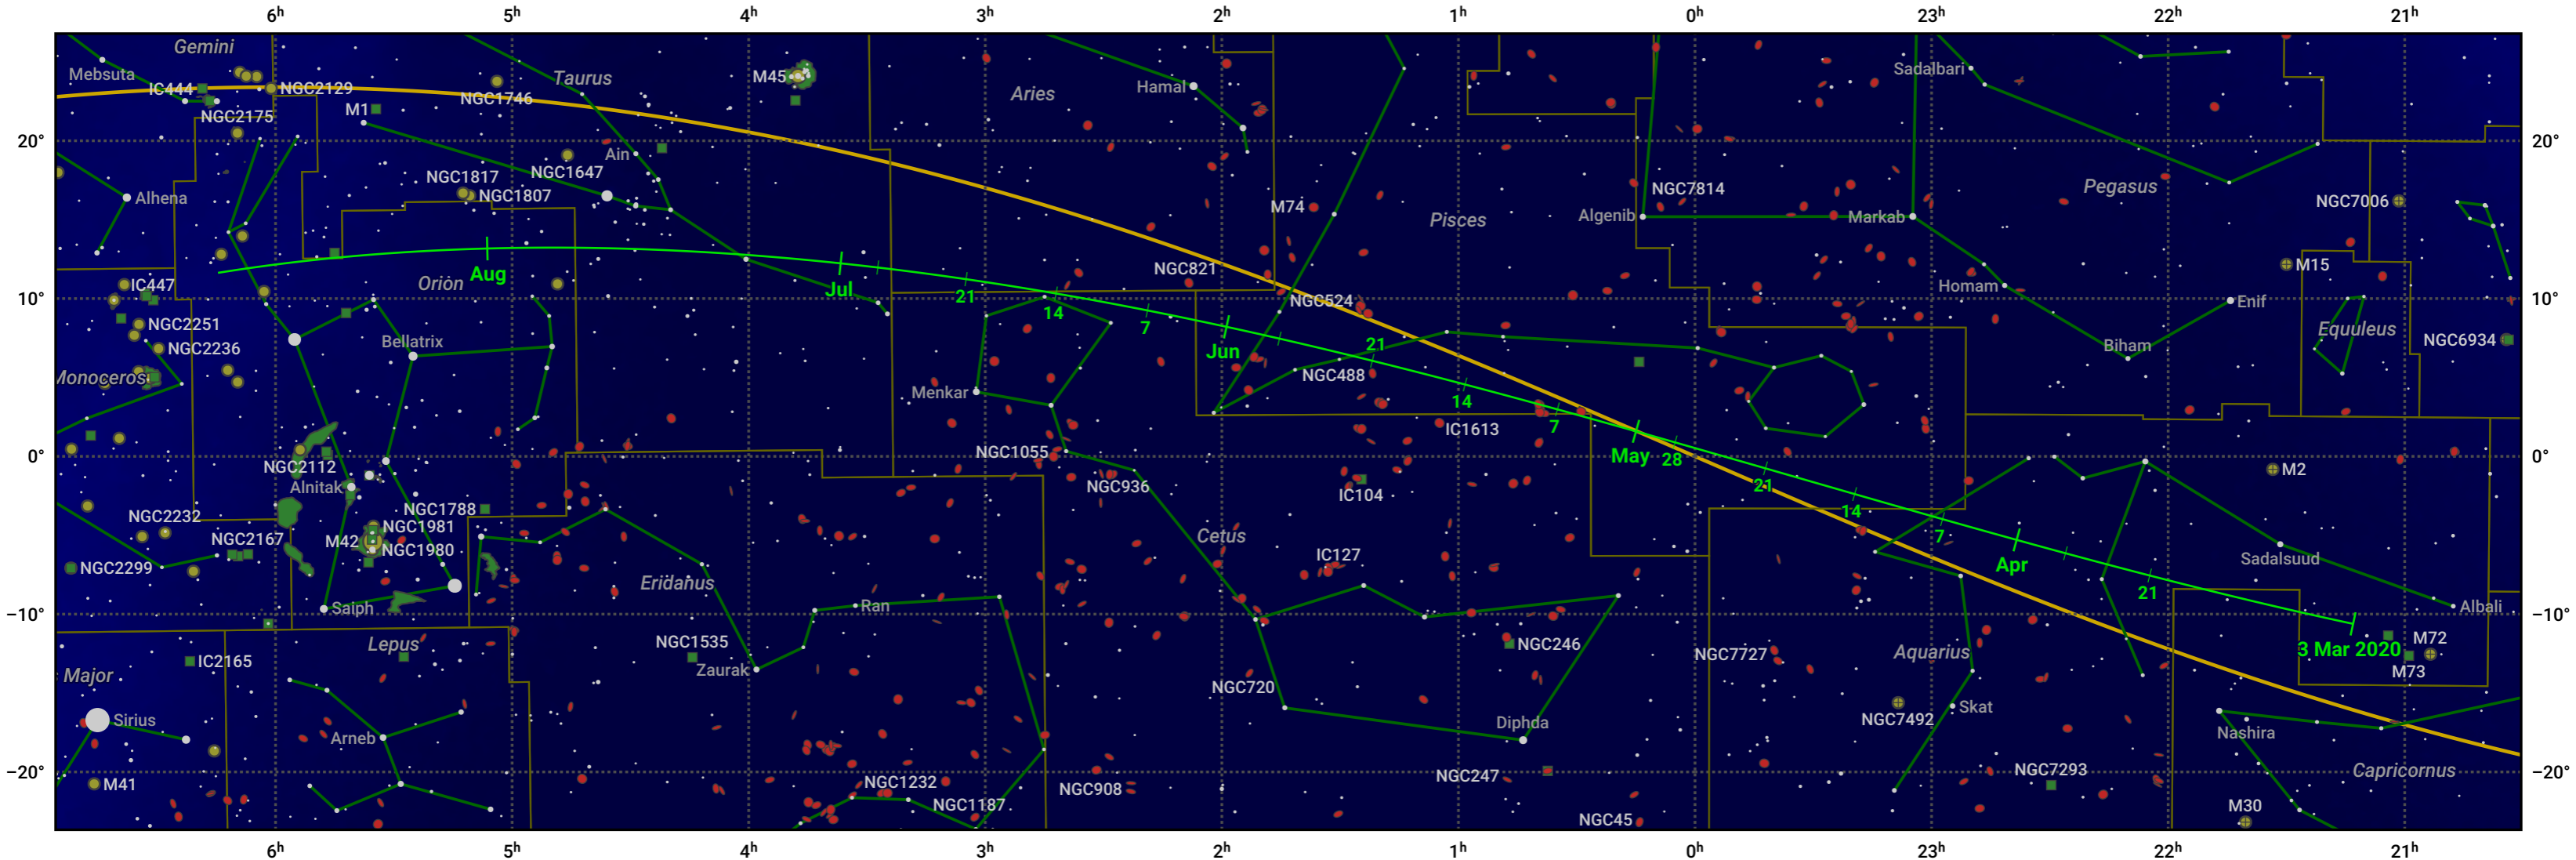

# The path of 58P/Jackson-Neujmin starting on 3 Mar 2020

© Dominic Ford 2011–2024. Date markers placed at midnight UTC. Downloaded from <https://in-the-sky.org>

Magnitude scale: 6.0 5.0 4.0 3.0 2.0 1.0 0.0 -1.0 -2.0

— Ecliptic Plane

- Galaxy
- Bright nebula
- Open cluster
- ⊕ Globular cluster

Date	Mag
2020 Apr 6	10.8
2020 May 1	10.2
2020 Jul 1	10.2