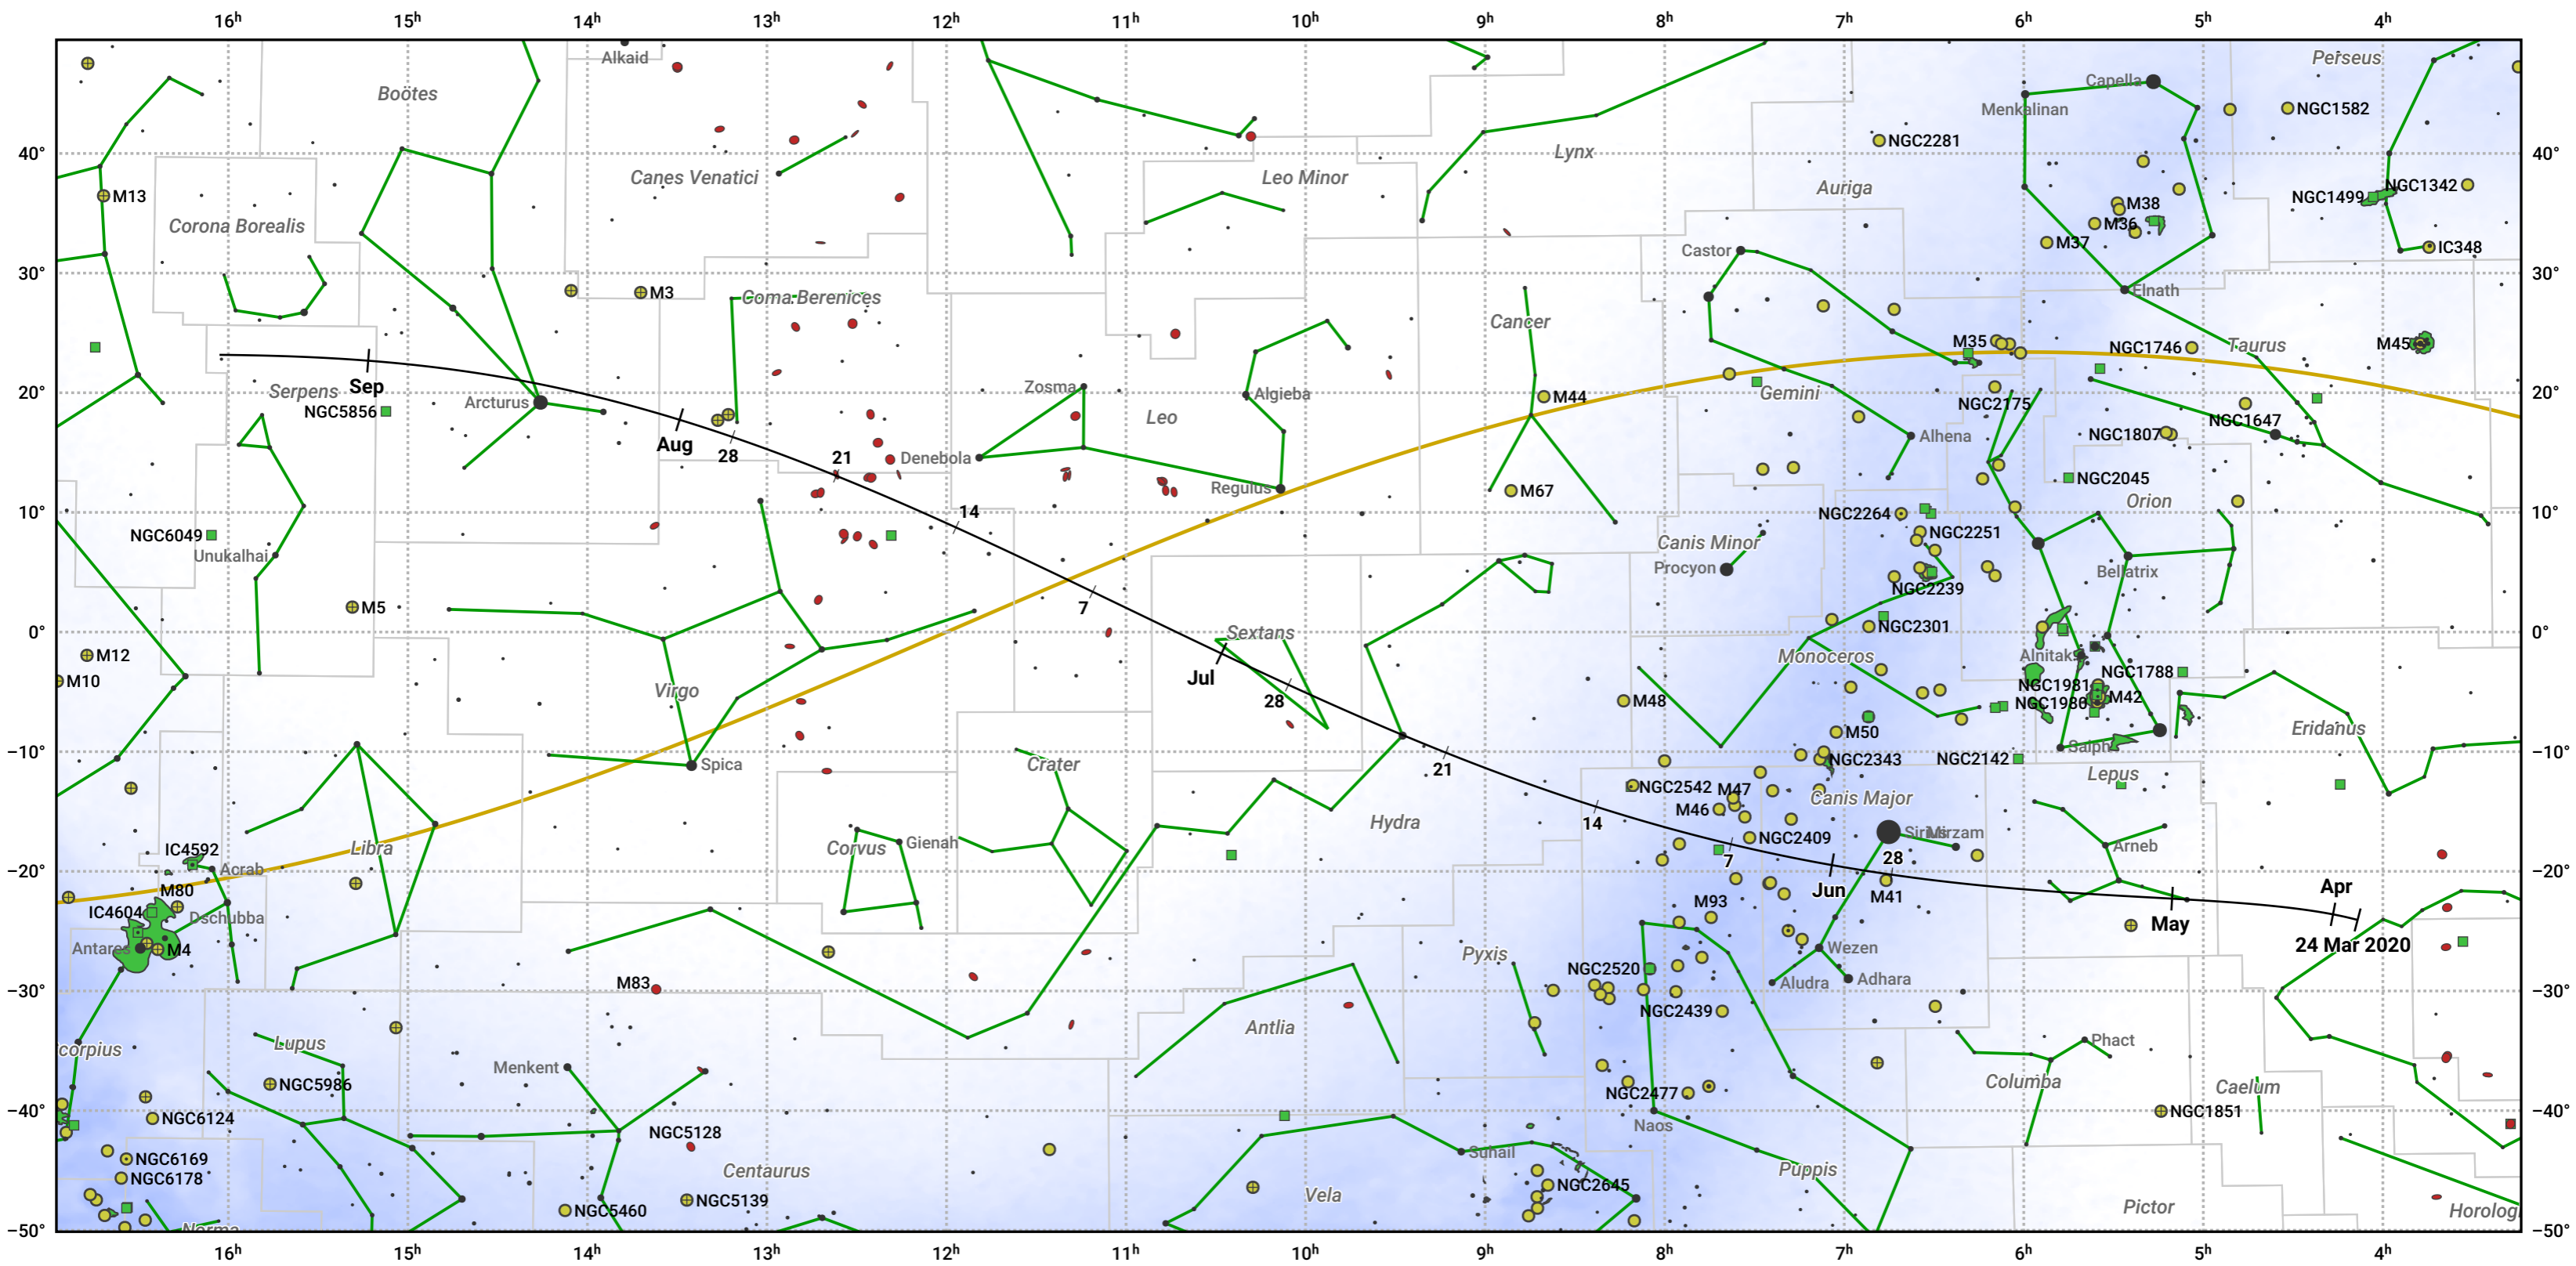

The path of C/2019 U6 (Lemmon) starting on 24 Mar 2020

© Dominic Ford 2011–2024. Date markers placed at midnight UTC. Downloaded from <https://in-the-sky.org>

Magnitude scale: \cdot 5.0 \cdot 4.0 \cdot 3.0 \cdot 2.0 \bullet 1.0 \bullet 0.0 \bullet -1.0 \bullet -2.0

— Ecliptic Plane

● Galaxy ■ Bright nebula ● Open cluster ⊕ Globular cluster

Date	Mag
2020 Apr 9	11.8
2020 Apr 22	10.8
2020 May 1	10.0
2020 May 4	9.7
2020 May 16	8.7
2020 May 28	7.6
2020 Jun 13	6.6
2020 Jul 1	6.6
2020 Jul 17	7.7
2020 Jul 28	8.7
2020 Aug 8	9.8
2020 Aug 19	10.8
2020 Aug 31	11.9
2020 Sep 1	12.0
2020 Sep 13	12.9