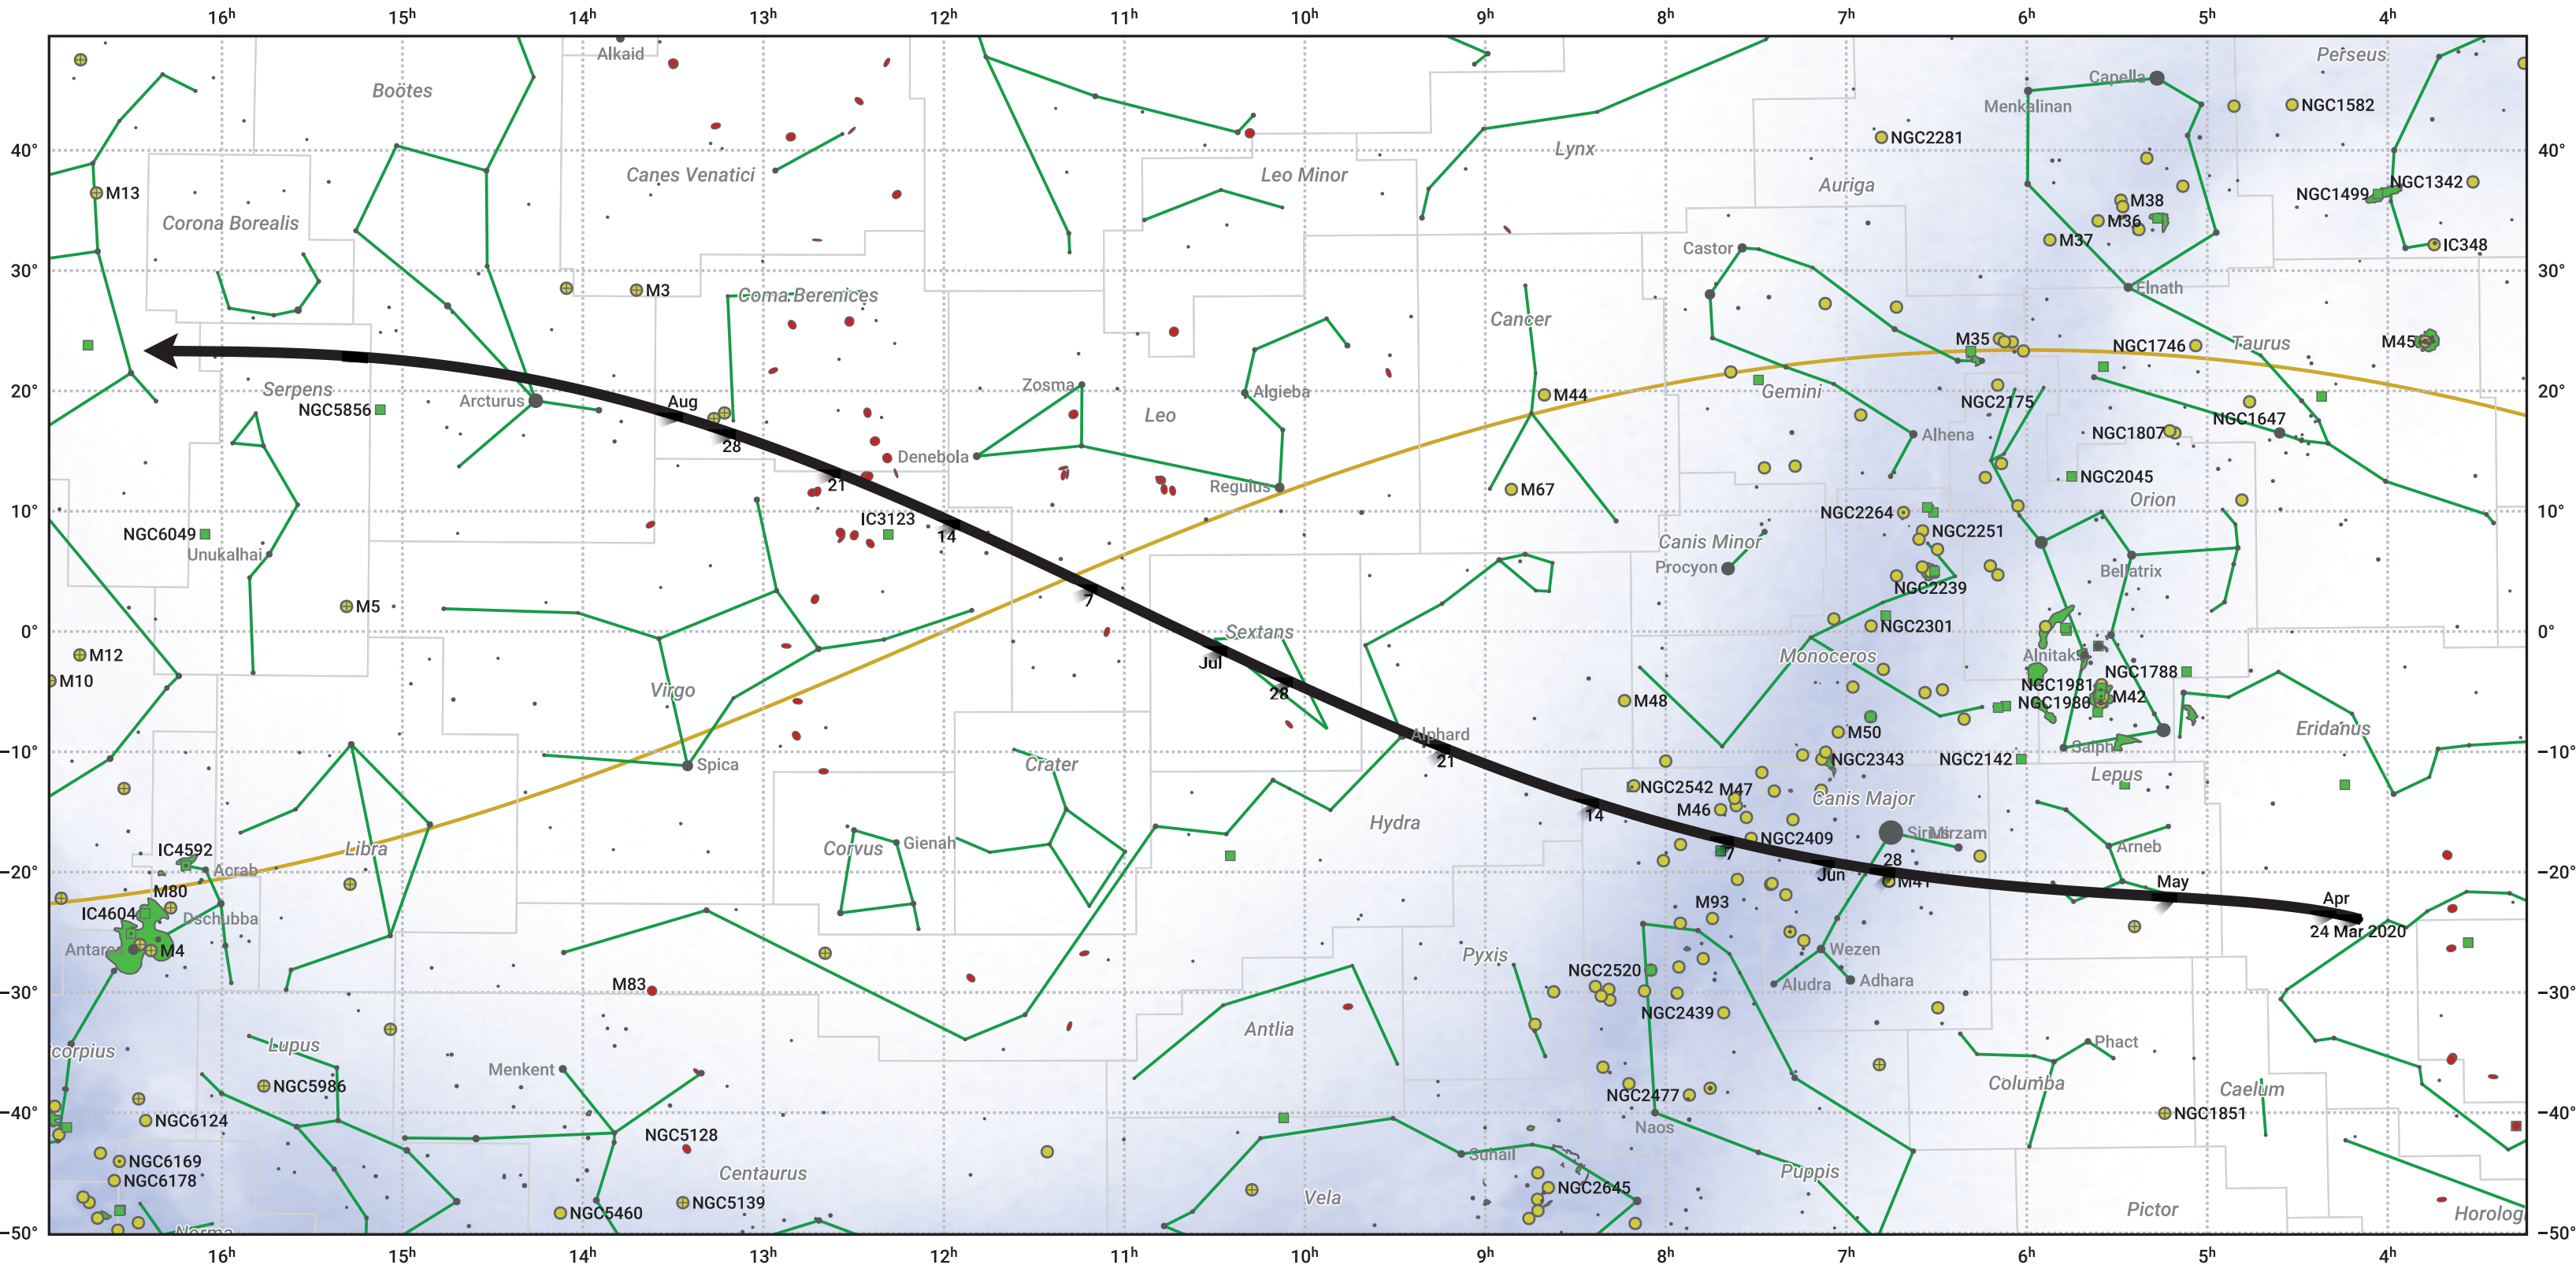

The path of C/2019 U6 (Lemmon) starting on 24 Mar 2020

© Dominic Ford 2011–2024. Date markers placed at midnight UTC. Downloaded from <https://in-the-sky.org>

Magnitude scale: ● -5.0 ● -4.0 ● -3.0 ● -2.0 ● -1.0 ● 0.0 ● -1.0 ● -2.0

— Ecliptic Plane

● Galaxy ■ Bright nebula ● Open cluster ⊕ Globular cluster

Date	Mag
2020 Apr 9	11.8
2020 Apr 22	10.8
2020 May 1	10.0
2020 May 4	9.8
2020 May 16	8.7
2020 May 28	7.6
2020 Jun 13	6.6
2020 Jul 1	6.6
2020 Jul 17	7.7
2020 Jul 28	8.7
2020 Aug 8	9.8
2020 Aug 19	10.8
2020 Aug 31	11.8
2020 Sep 1	11.9
2020 Sep 13	12.9