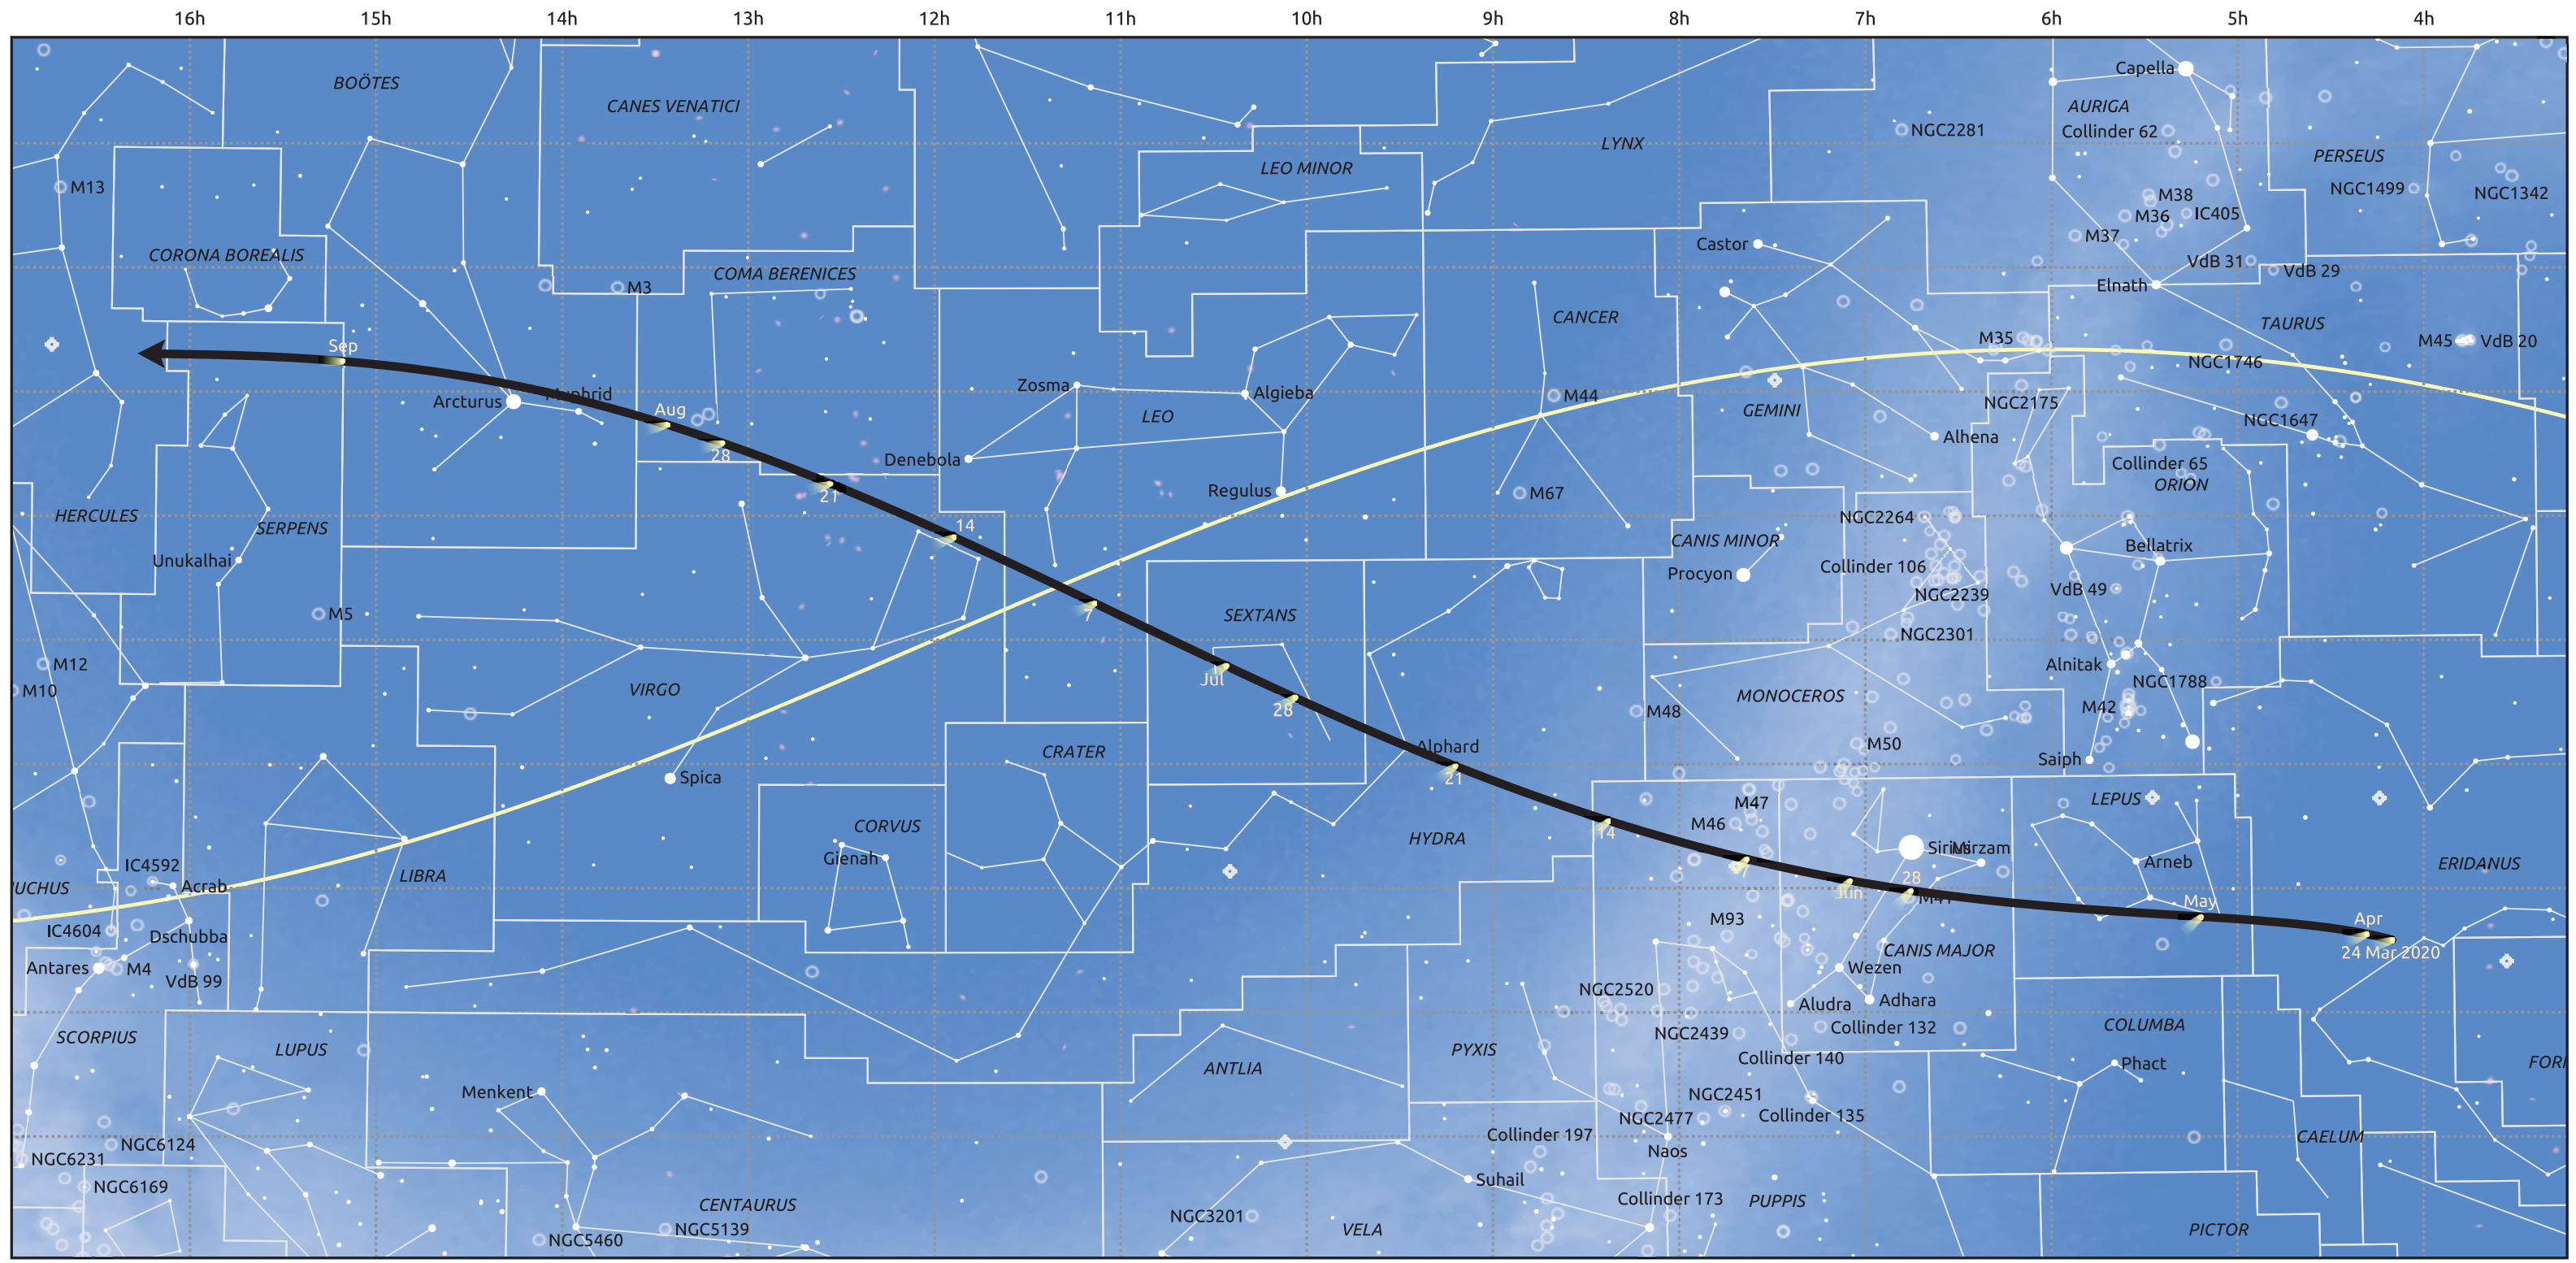

The path of C/2019 U6 (Lemmon) starting on 24 Mar 2020

© Dominic Ford 2011–2025. Date markers placed at midnight UTC. Downloaded from <https://in-the-sky.org>

Magnitude scale: -5.0 -4.0 -3.0 -2.0 -1.0 0.0 -1.0 -2.0

Ecliptic Plane

Galaxy Bright nebula Open cluster Globular cluster Planetary nebula

Date	Mag
2020 Apr 9	11.9
2020 Apr 22	10.9
2020 May 1	10.1
2020 May 4	9.8
2020 May 16	8.8
2020 May 28	7.7
2020 Jun 13	6.7
2020 Jul 1	6.6
2020 Jul 18	7.8
2020 Jul 29	8.8
2020 Aug 9	9.9
2020 Aug 20	10.9
2020 Sep 1	11.9
2020 Sep 14	12.9