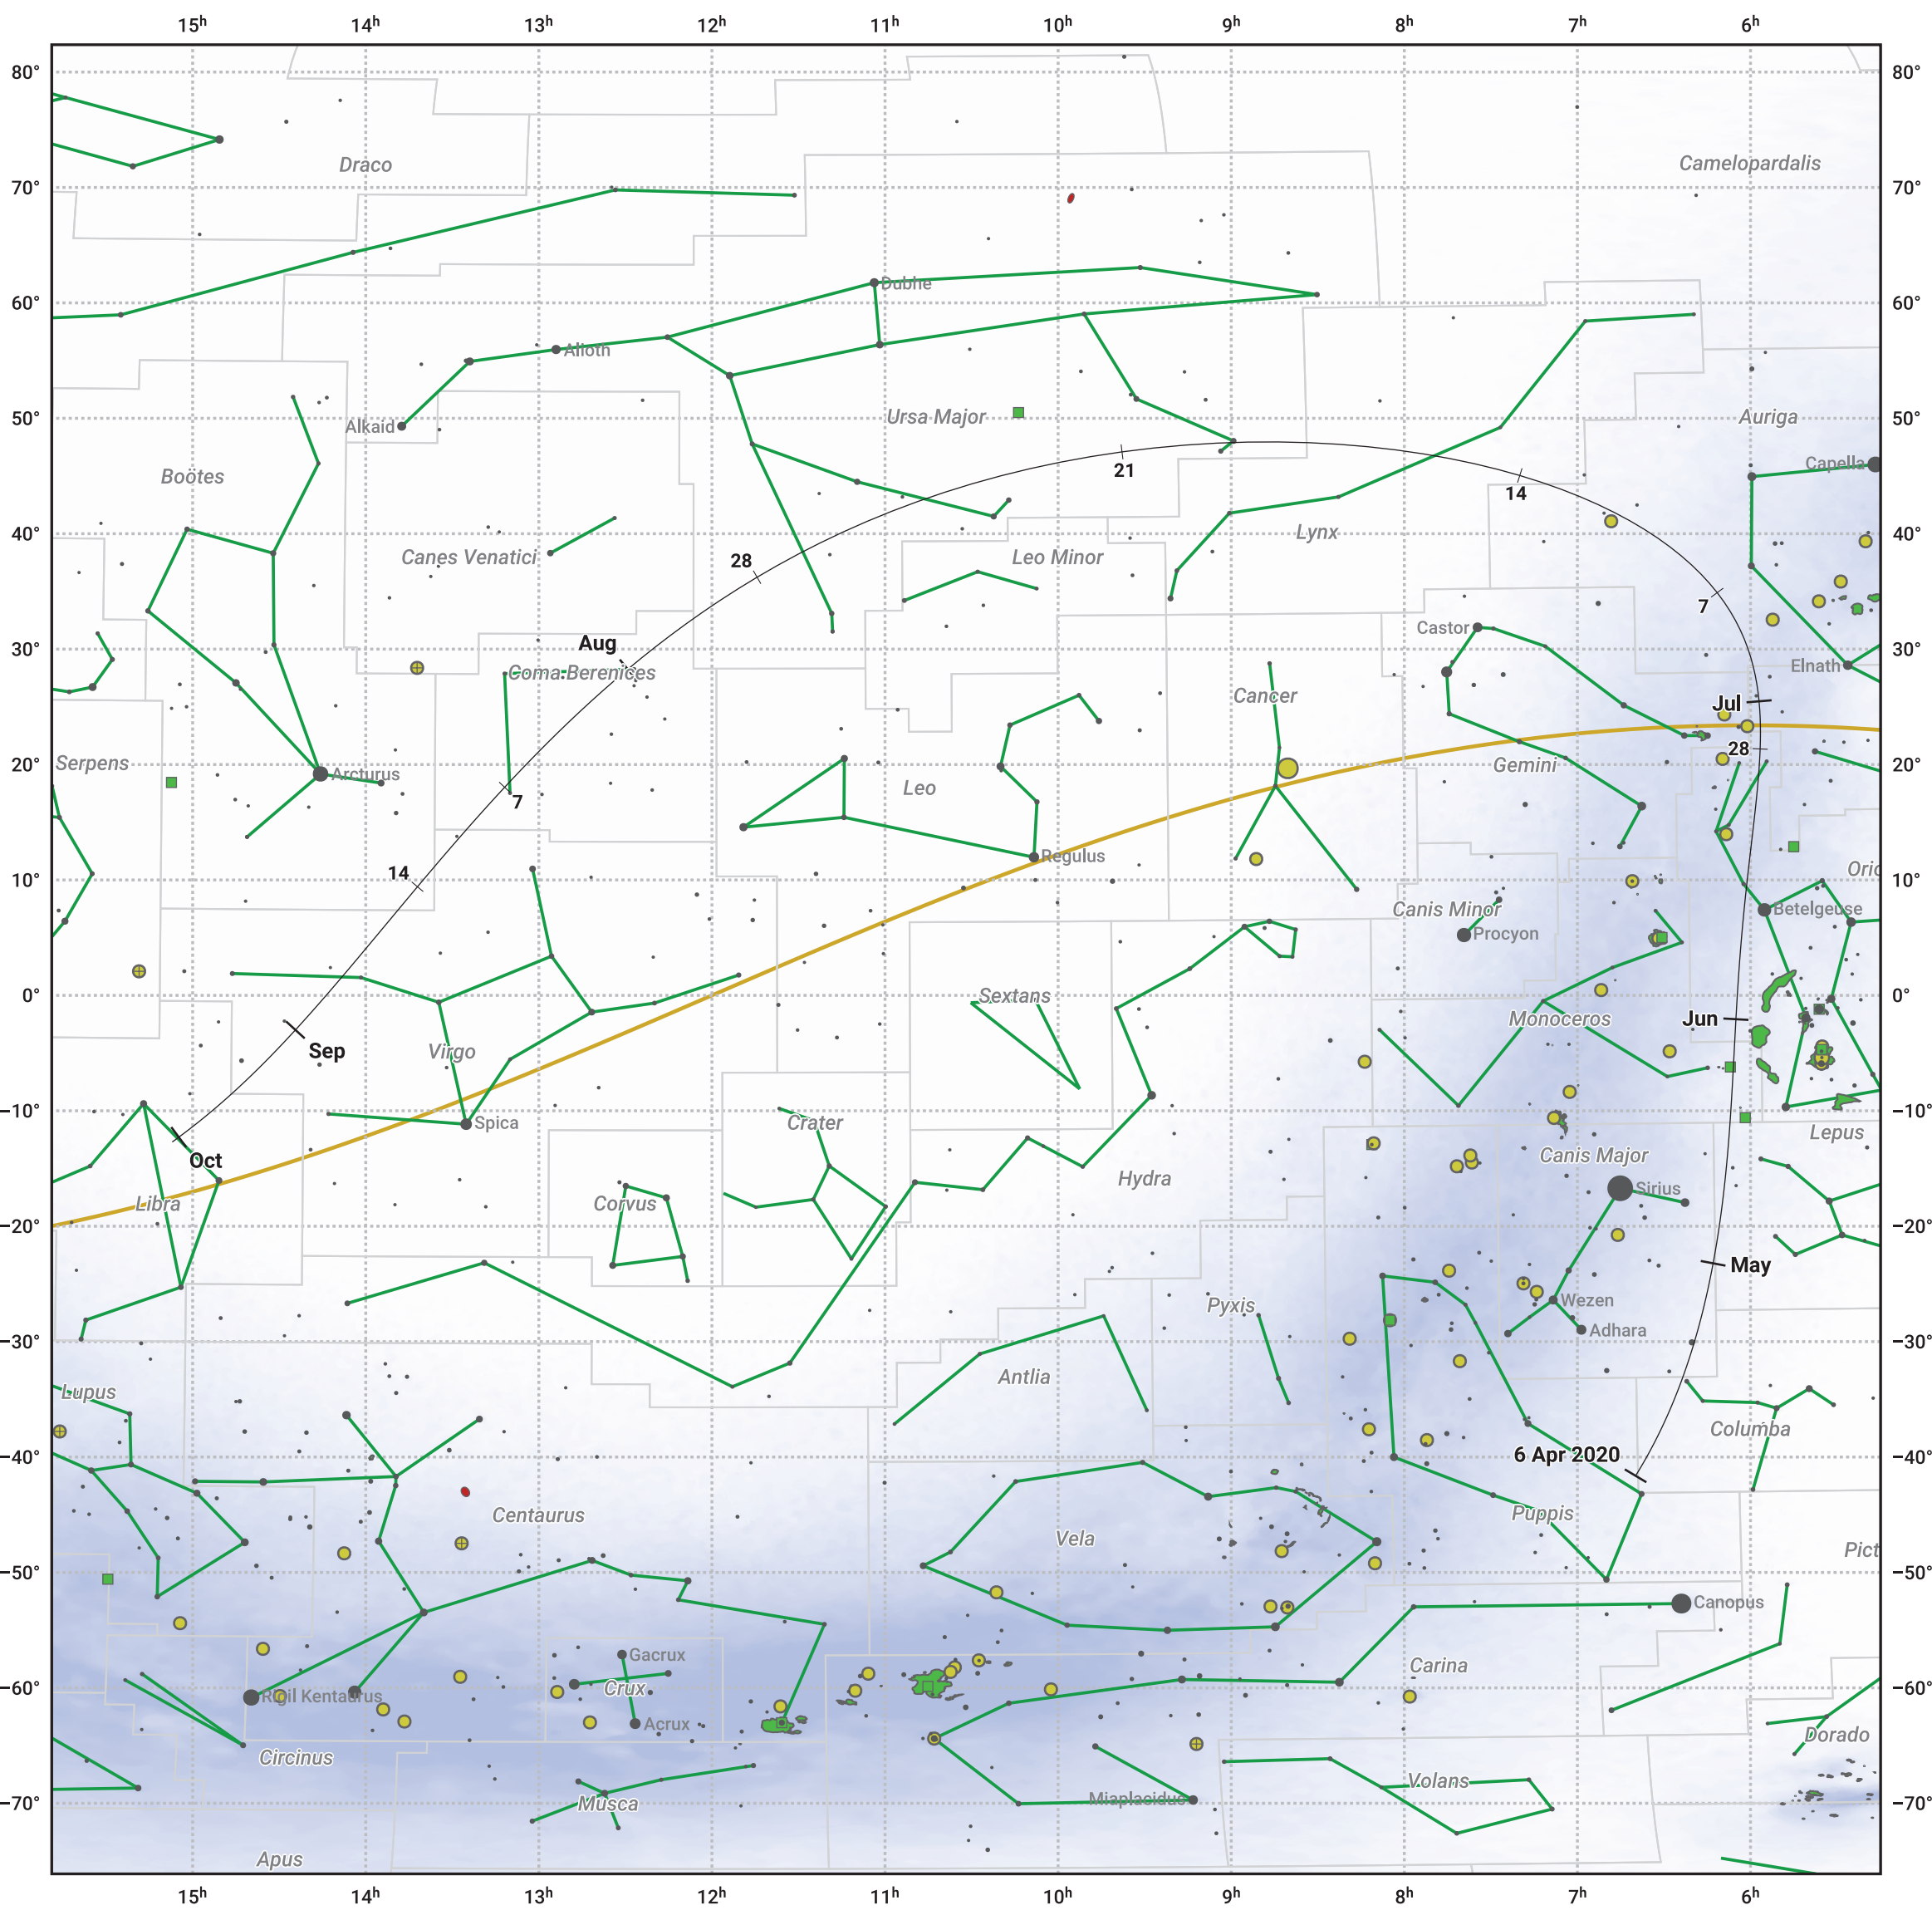

The path of C/2020 F3 (NEOWISE) starting on 6 Apr 2020

© Dominic Ford 2011–2024. Date markers placed at midnight UTC. Downloaded from <https://in-the-sky.org>

Date	Mag
2020 Apr 27	10.1
2020 May 1	9.9
2020 May 14	9.0
2020 May 26	8.0
2020 Jun 4	7.0
2020 Jun 11	6.0
2020 Jun 17	4.9
2020 Jun 22	3.7
2020 Jun 26	2.7
2020 Jun 30	1.6
2020 Jul 1	1.4
2020 Jul 18	2.6
2020 Jul 24	3.7
2020 Jul 30	4.8
2020 Aug 5	5.9
2020 Aug 11	6.9
2020 Aug 18	8.0
2020 Aug 26	9.0
2020 Sep 1	9.6
2020 Sep 5	10.0
2020 Sep 17	11.1
2020 Oct 2	12.1