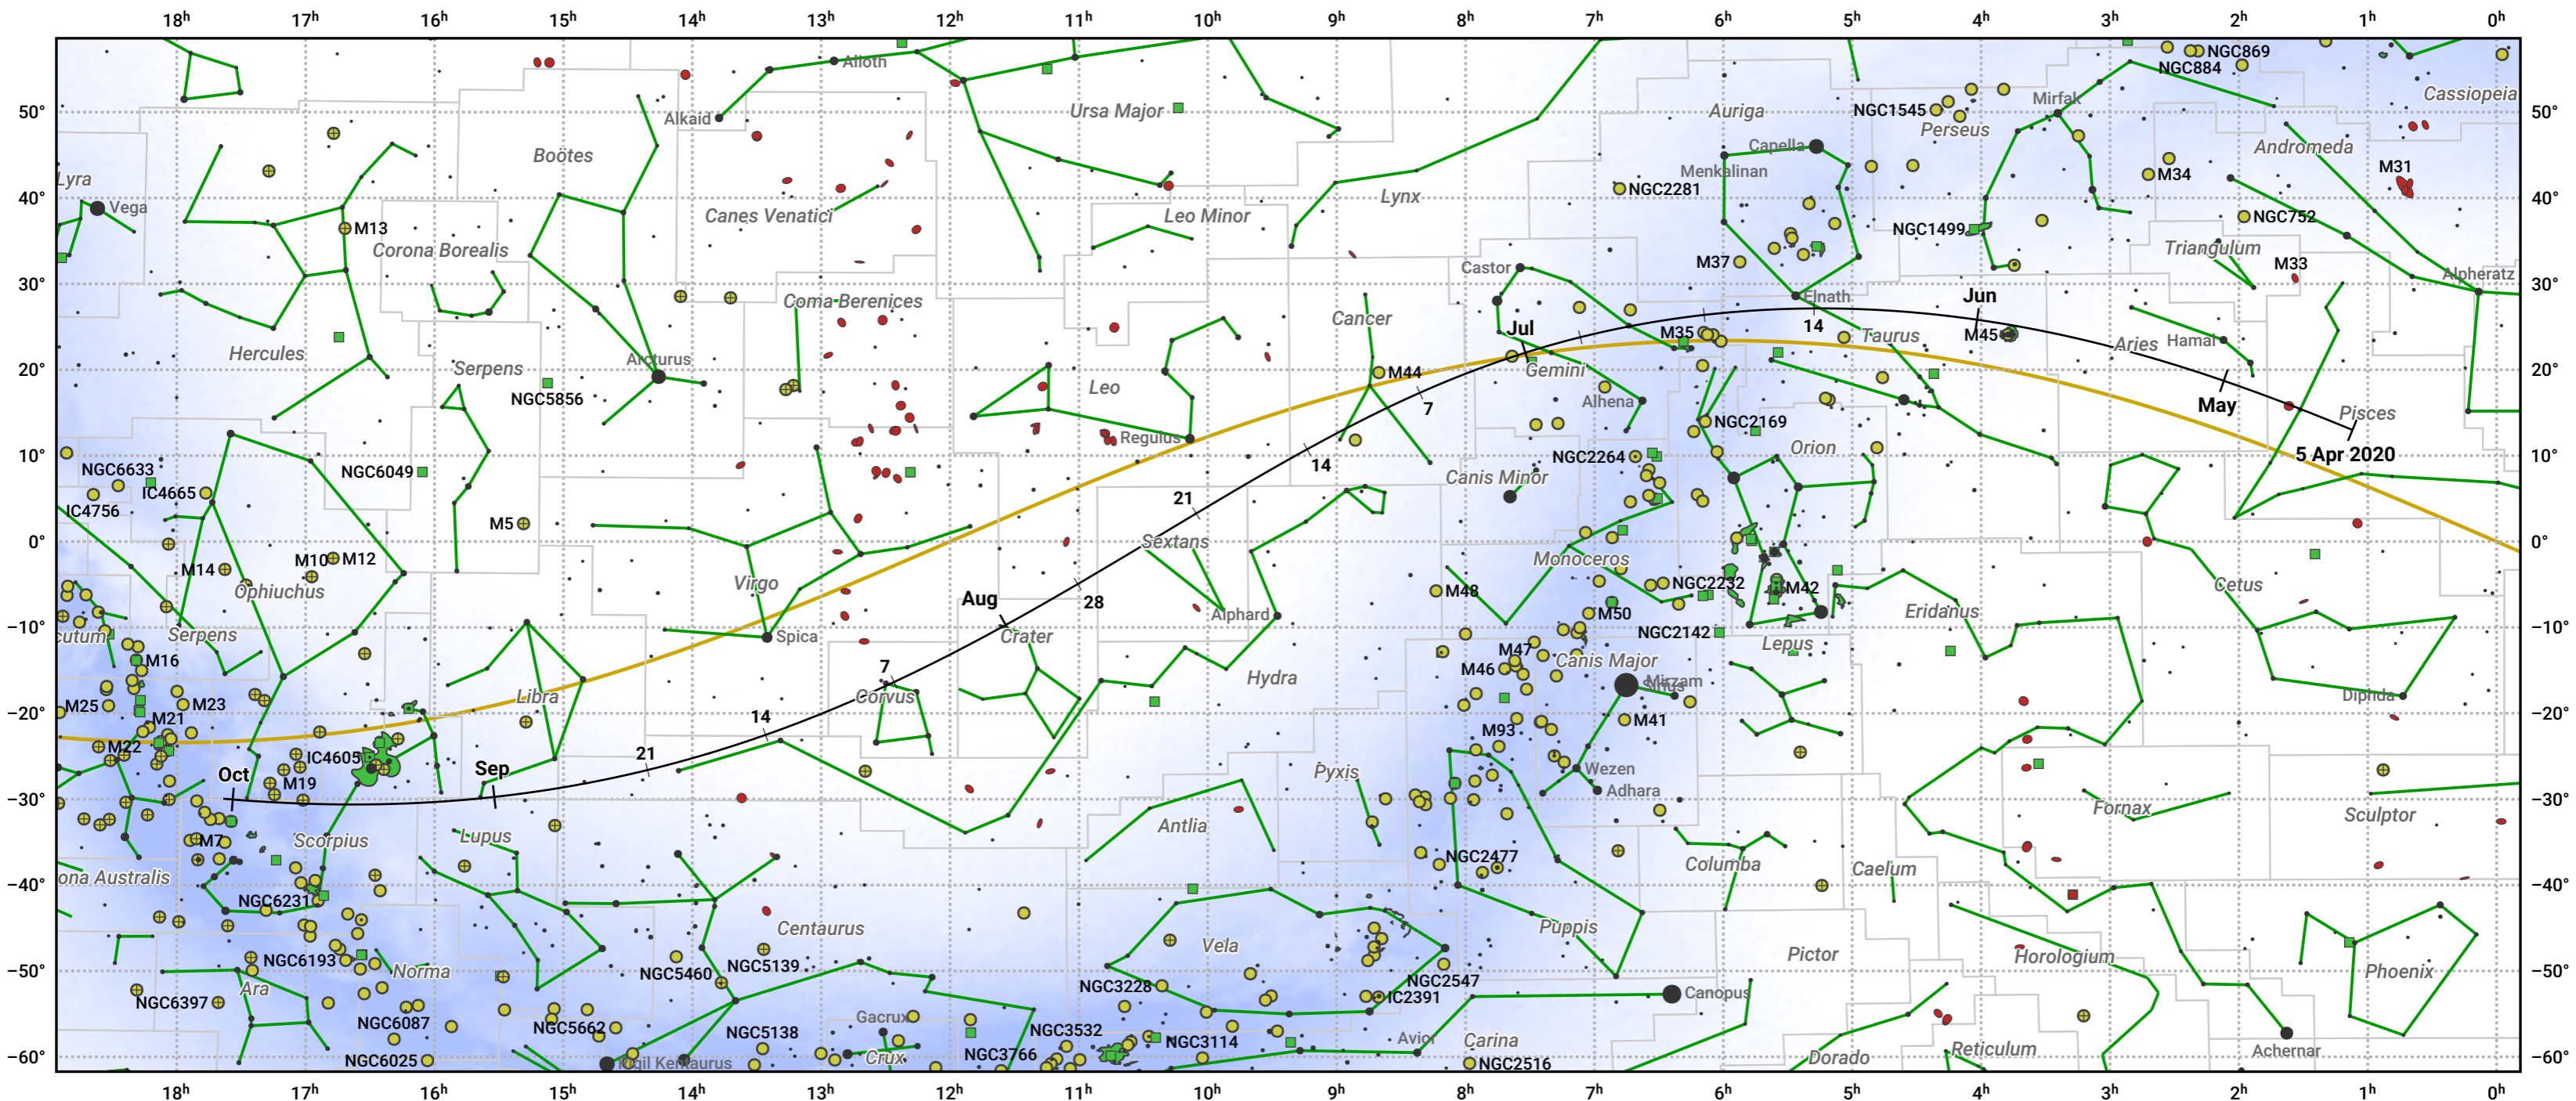

The path of 2P/Encke starting on 5 Apr 2020

© Dominic Ford 2011–2024. Date markers placed at midnight UTC. Downloaded from <https://in-the-sky.org>

Magnitude scale: -5.0 -4.0 -3.0 -2.0 -1.0 -2.0

Ecliptic Plane

Galaxy Bright nebula Open cluster Globular cluster

Date	Mag
2020 Apr 27	13.4
2020 May 1	13.1
2020 May 13	12.4
2020 May 26	11.3
2020 Jun 5	10.2
2020 Jun 13	9.1
2020 Jun 20	7.9
2020 Jun 26	6.8
2020 Jul 1	6.2
2020 Jul 25	7.9
2020 Aug 6	8.9
2020 Aug 17	9.9
2020 Aug 28	10.9
2020 Sep 1	11.3
2020 Sep 9	11.9
2020 Sep 23	12.9