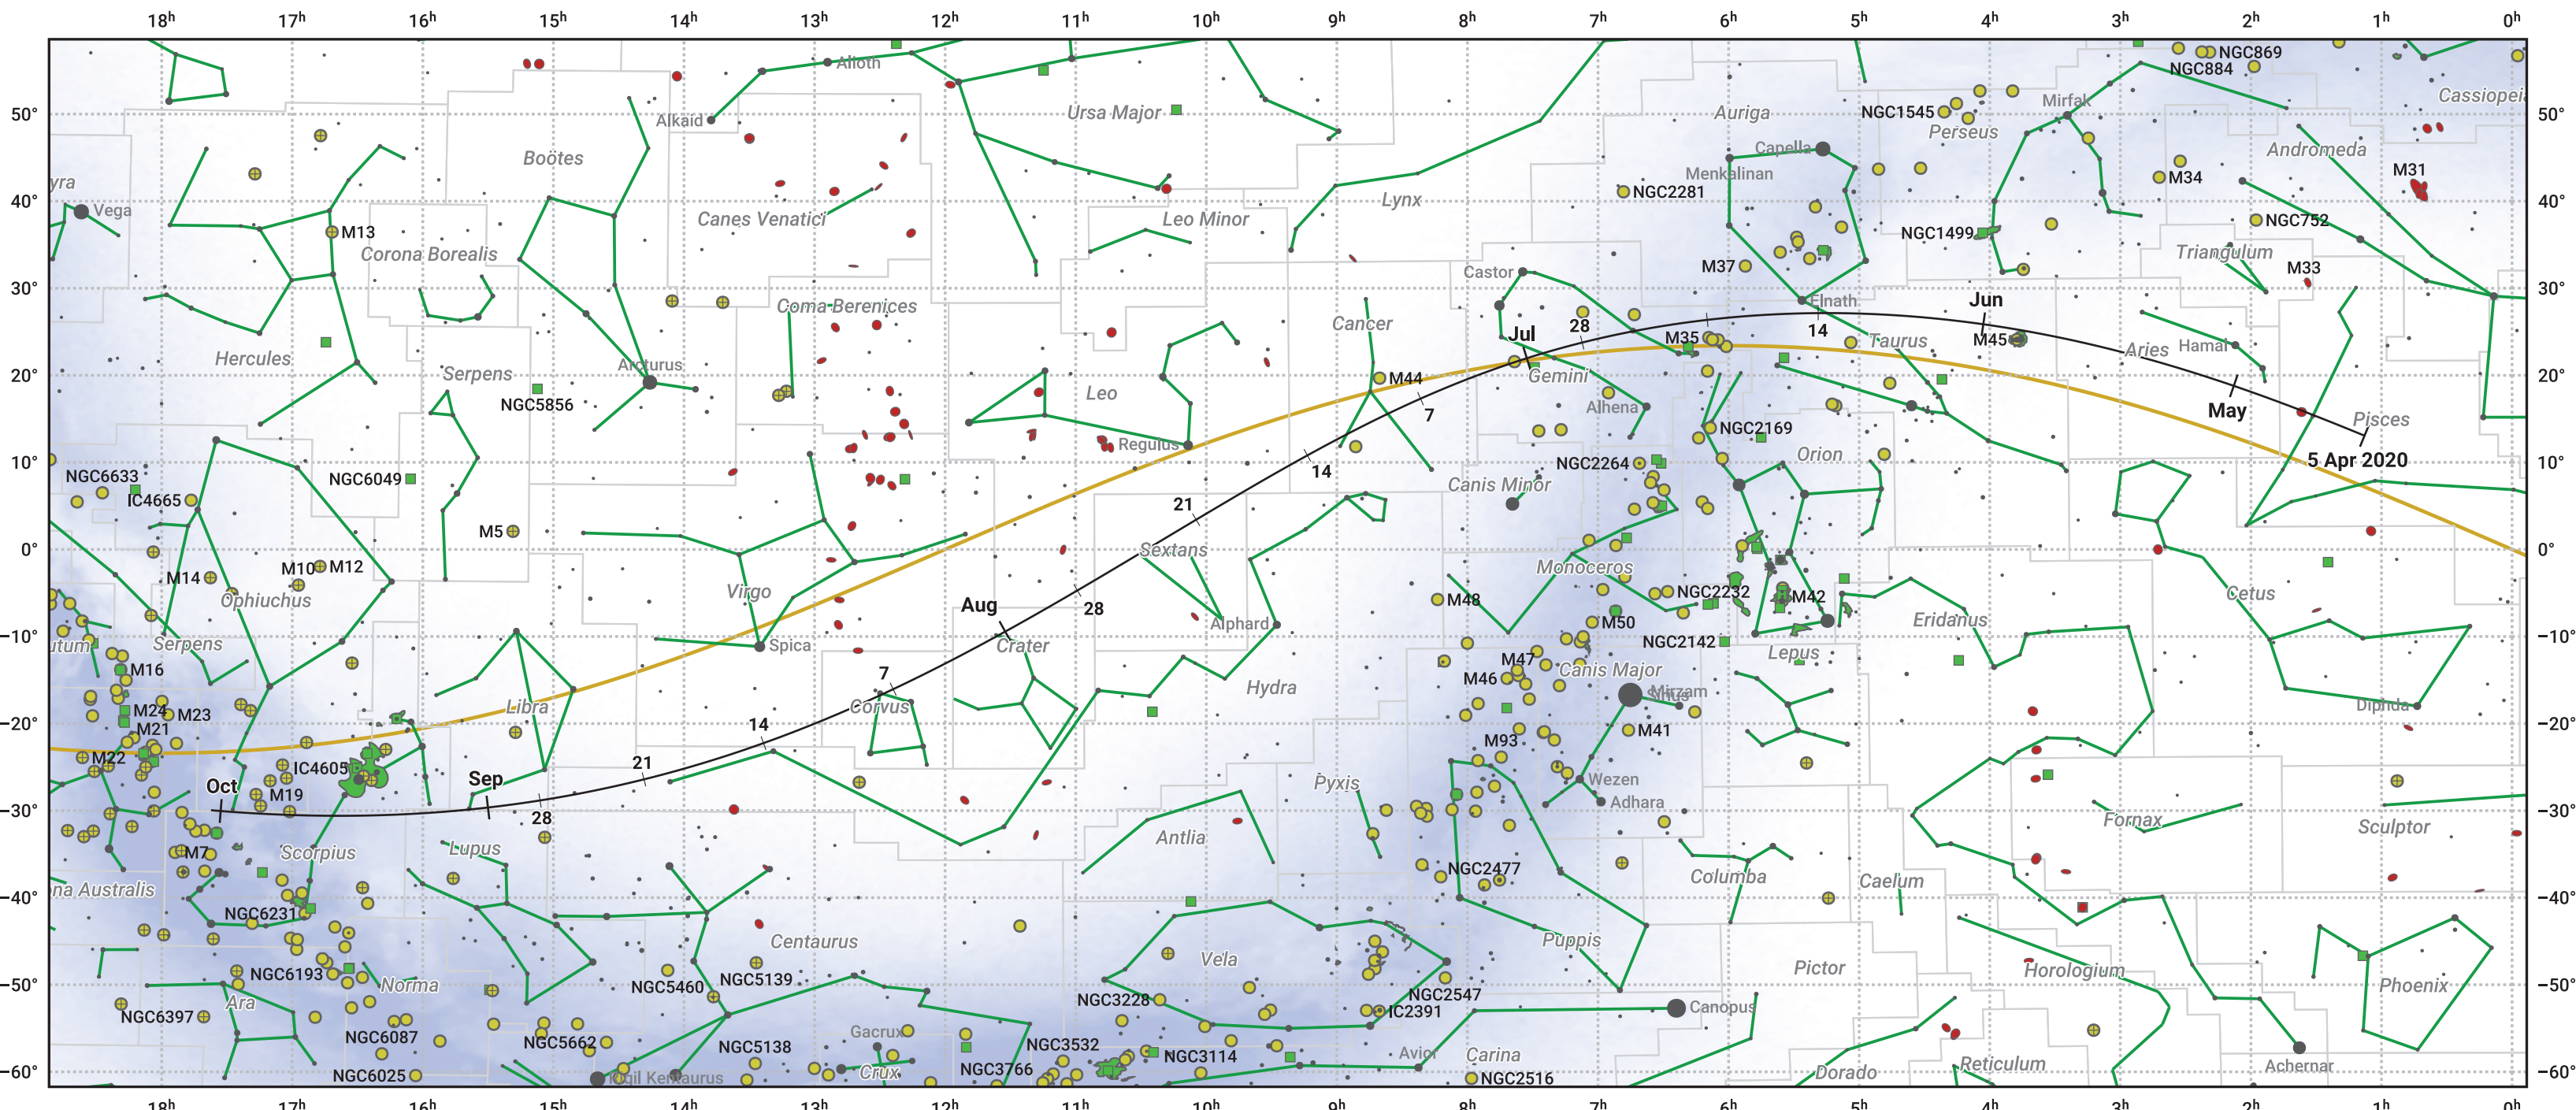

# The path of 2P/Encke starting on 5 Apr 2020

© Dominic Ford 2011–2024. Date markers placed at midnight UTC. Downloaded from <https://in-the-sky.org>

Magnitude scale:  -5.0  -4.0  -3.0  -2.0  -1.0  -2.0

— Ecliptic Plane

Galaxy  Bright nebula  Open cluster + Globular cluster

Date	Mag
2020 Apr 27	13.4
2020 May 1	13.1
2020 May 13	12.4
2020 May 26	11.3
2020 Jun 5	10.2
2020 Jun 13	9.1
2020 Jun 20	8.0
2020 Jun 26	6.9
2020 Jul 1	6.3
2020 Jul 27	8.0
2020 Aug 8	9.1
2020 Aug 19	10.1
2020 Aug 31	11.1
2020 Sep 1	11.2
2020 Sep 13	12.2
2020 Sep 28	13.2