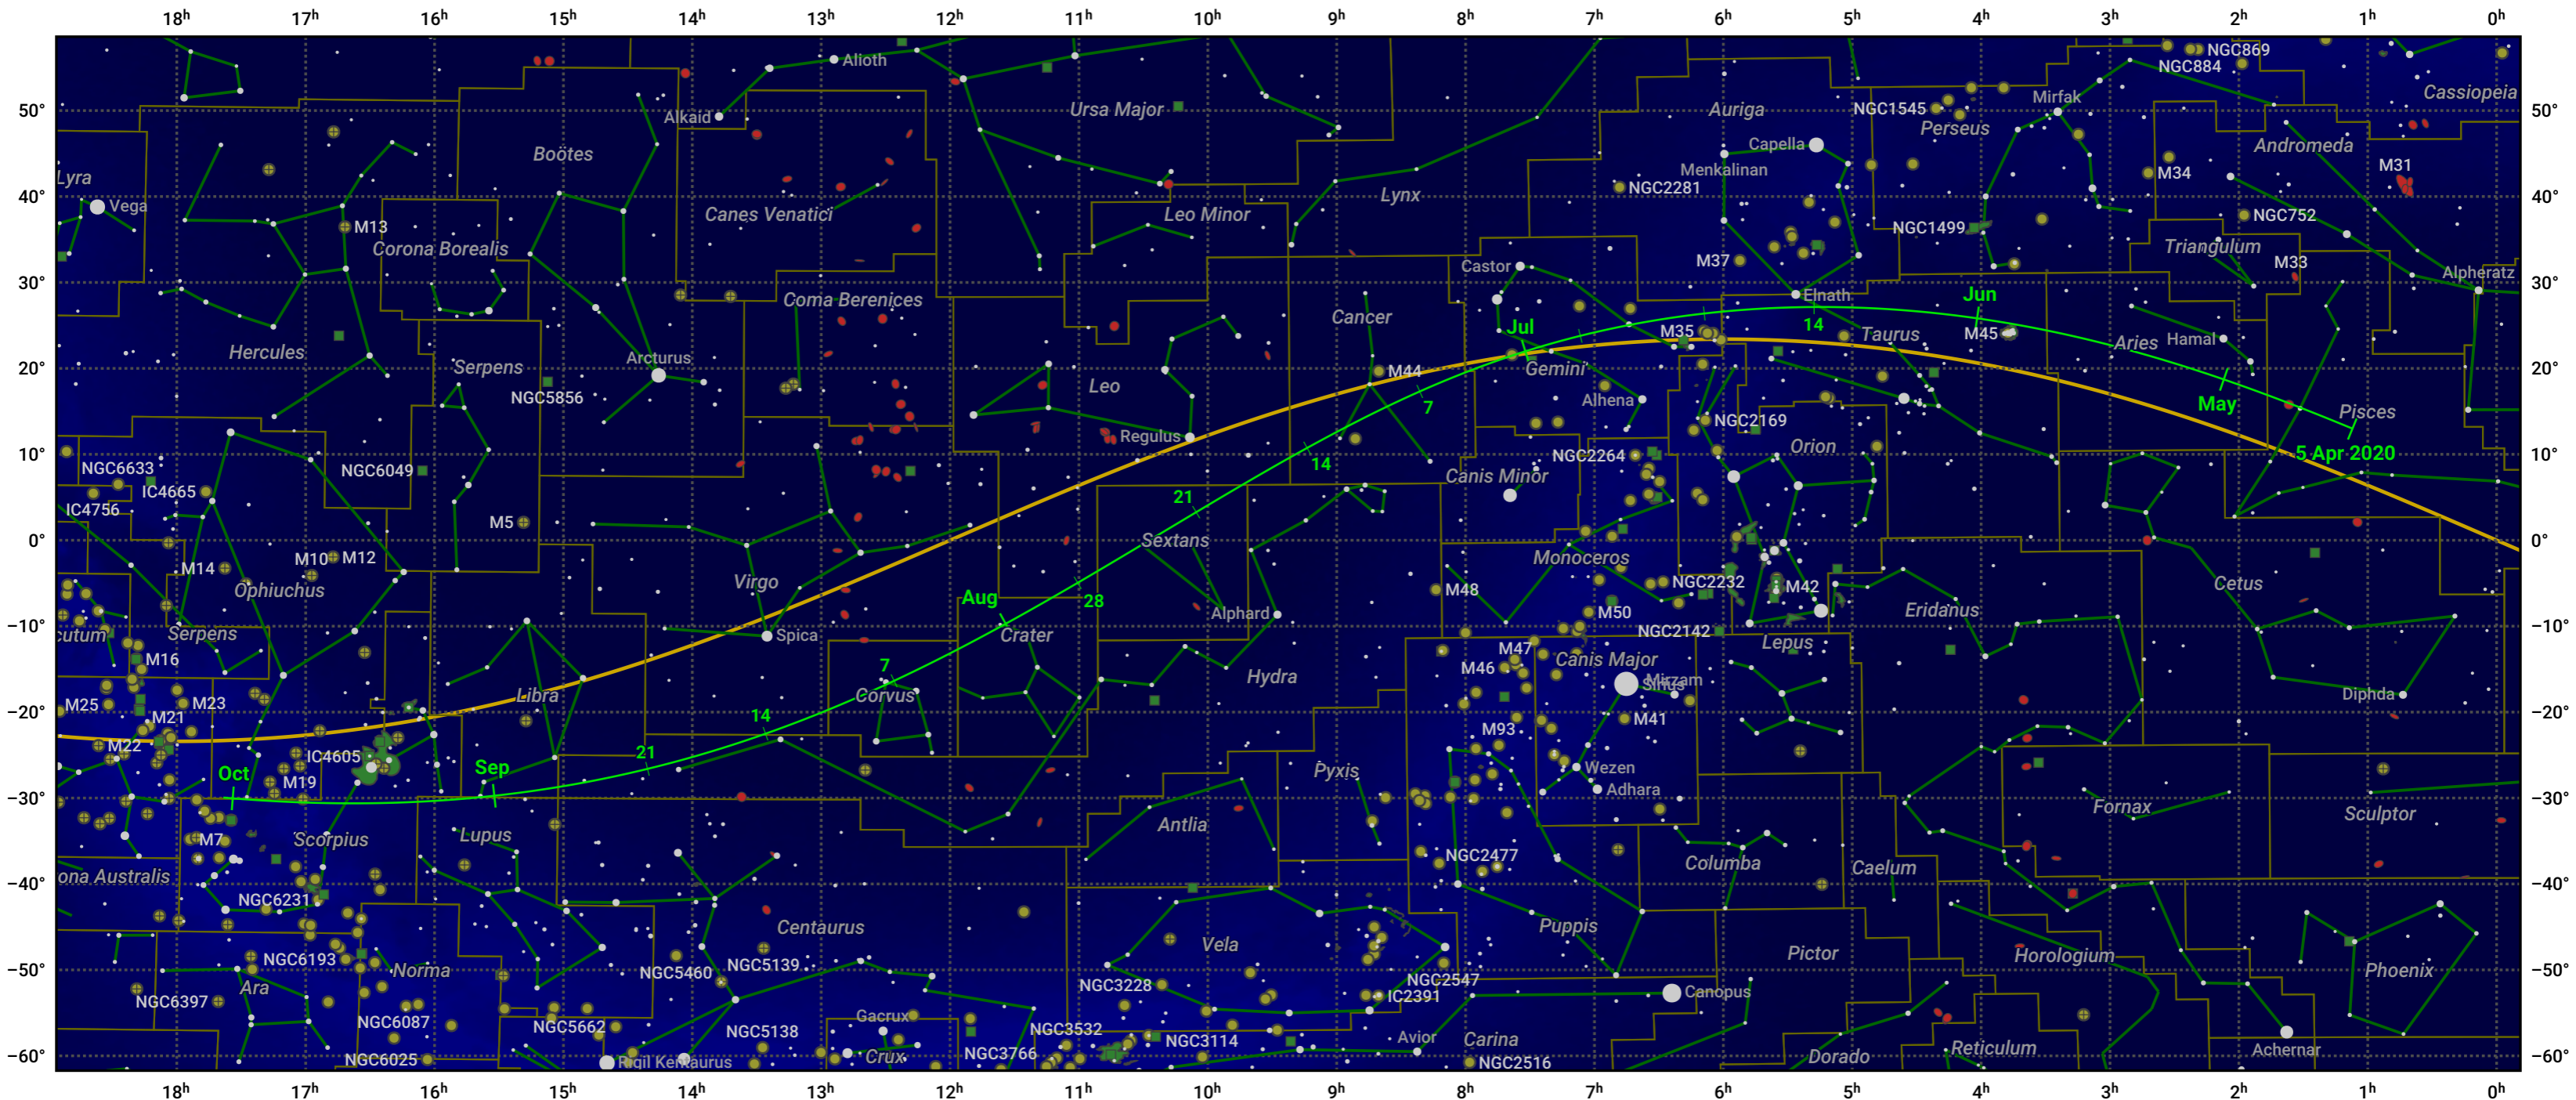

# The path of 2P/Encke starting on 5 Apr 2020

© Dominic Ford 2011–2024. Date markers placed at midnight UTC. Downloaded from <https://in-the-sky.org>

Date	Mag
2020 Apr 27	13.4
2020 May 1	13.1
2020 May 13	12.4
2020 May 26	11.3
2020 Jun 5	10.2
2020 Jun 13	9.1
2020 Jun 20	7.9
2020 Jun 26	6.8
2020 Jul 1	6.2
2020 Jul 25	7.9
2020 Aug 6	8.9
2020 Aug 17	9.9
2020 Aug 28	10.9
2020 Sep 1	11.3
2020 Sep 9	11.9
2020 Sep 23	12.9