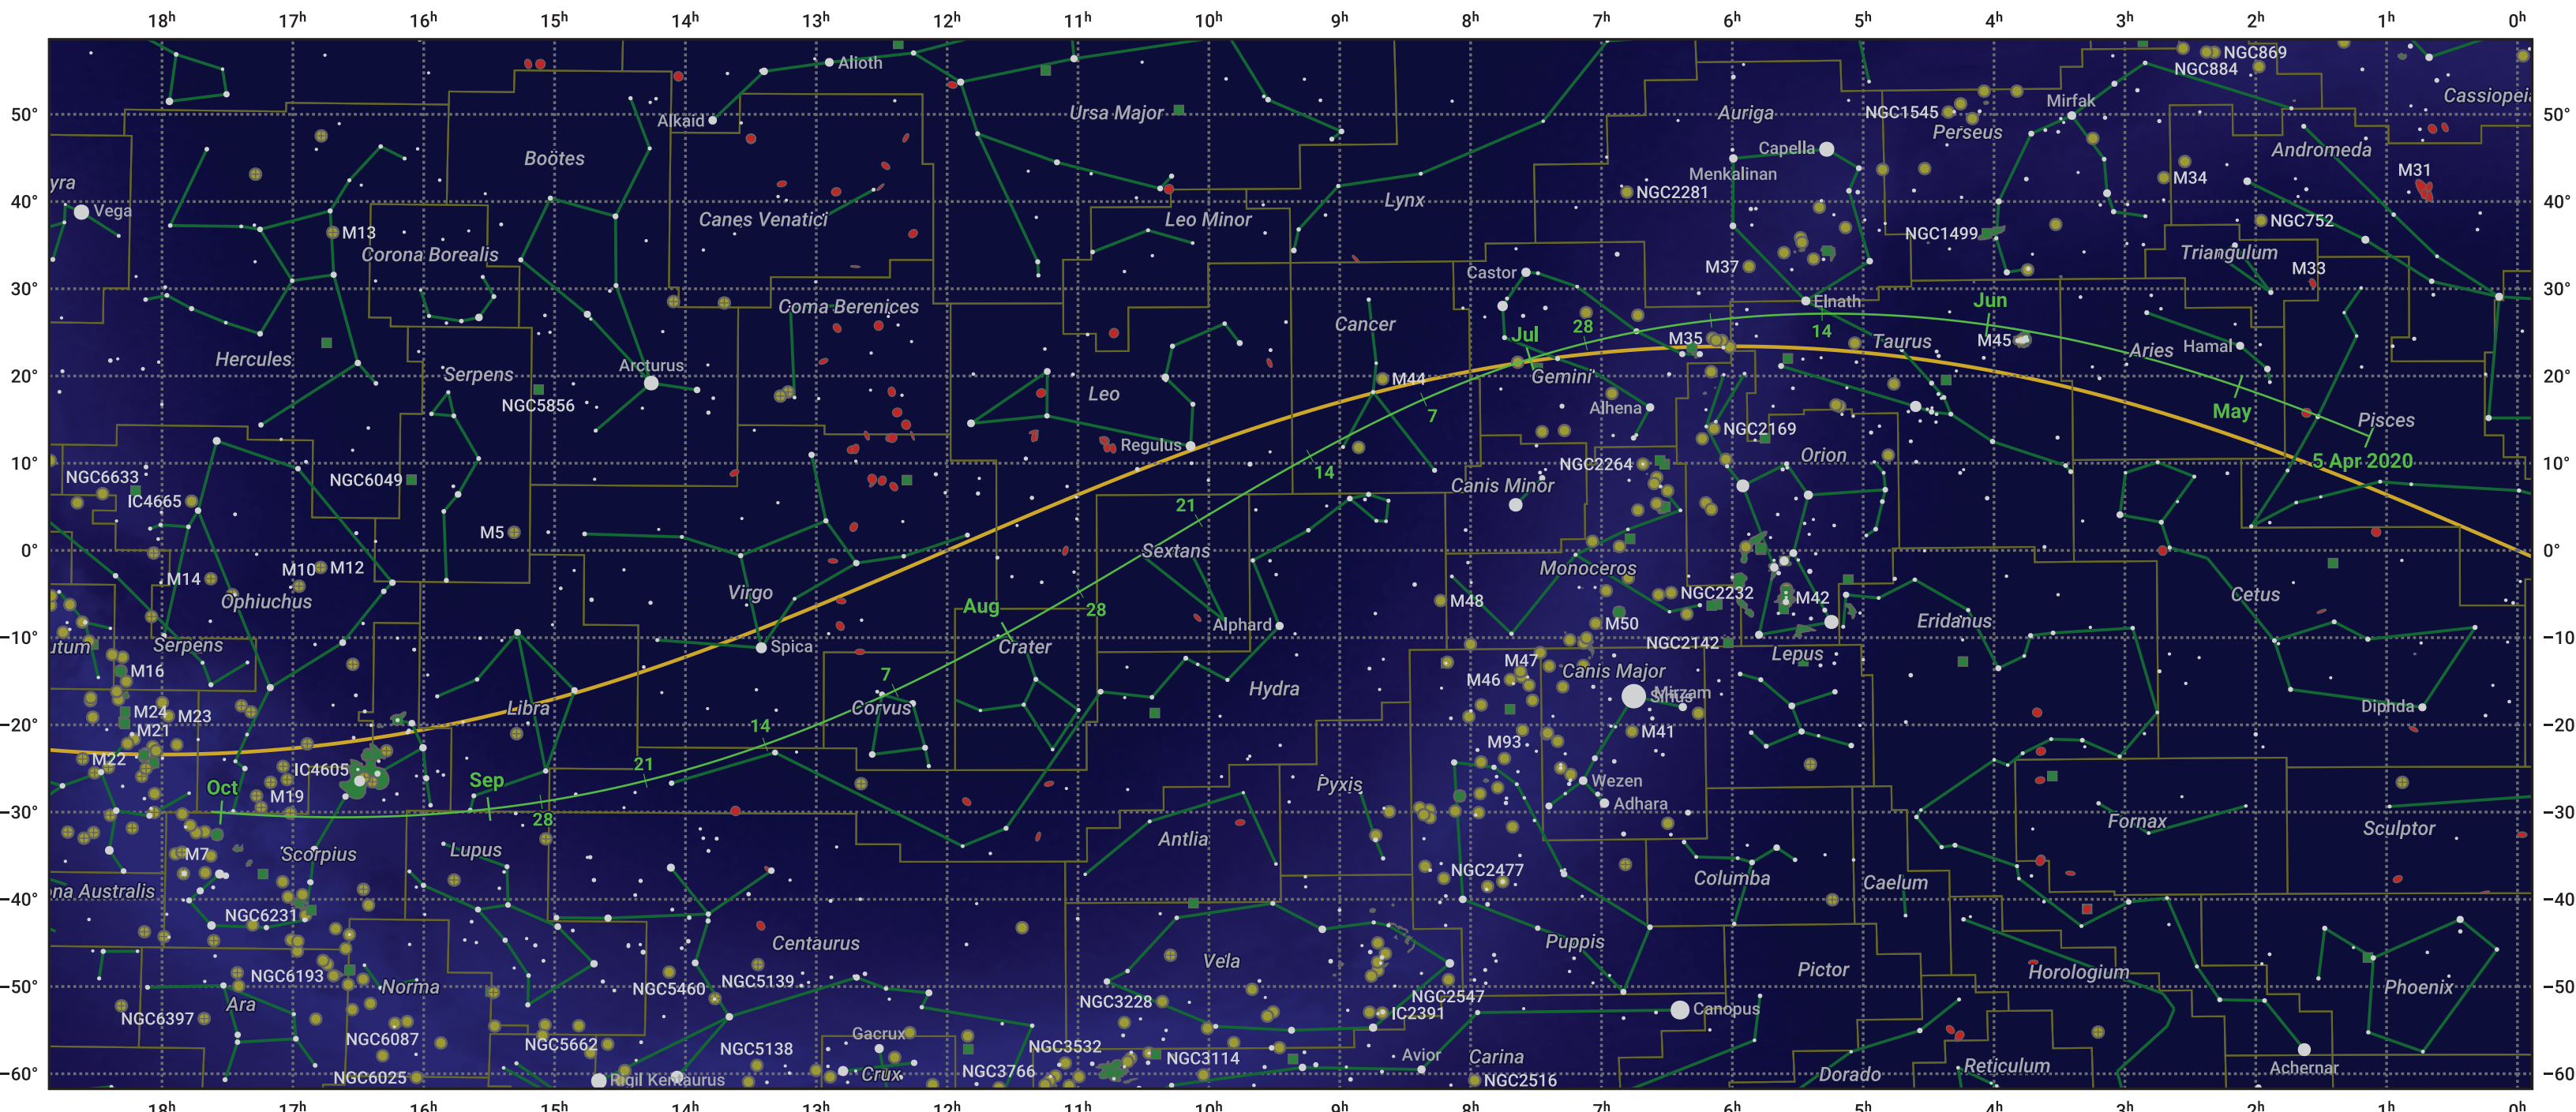

# The path of 2P/Encke starting on 5 Apr 2020

© Dominic Ford 2011–2024. Date markers placed at midnight UTC. Downloaded from <https://in-the-sky.org>

Magnitude scale:  -5.0  -4.0  -3.0  -2.0  -1.0  -2.0

Ecliptic Plane

Galaxy  Bright nebula  Open cluster  Globular cluster

Date	Mag
2020 Apr 27	13.4
2020 May 1	13.1
2020 May 13	12.4
2020 May 26	11.3
2020 Jun 5	10.2
2020 Jun 13	9.1
2020 Jun 20	8.0
2020 Jun 26	6.9
2020 Jul 1	6.3
2020 Jul 27	8.0
2020 Aug 8	9.1
2020 Aug 19	10.1
2020 Aug 31	11.1
2020 Sep 1	11.2
2020 Sep 13	12.2
2020 Sep 28	13.2