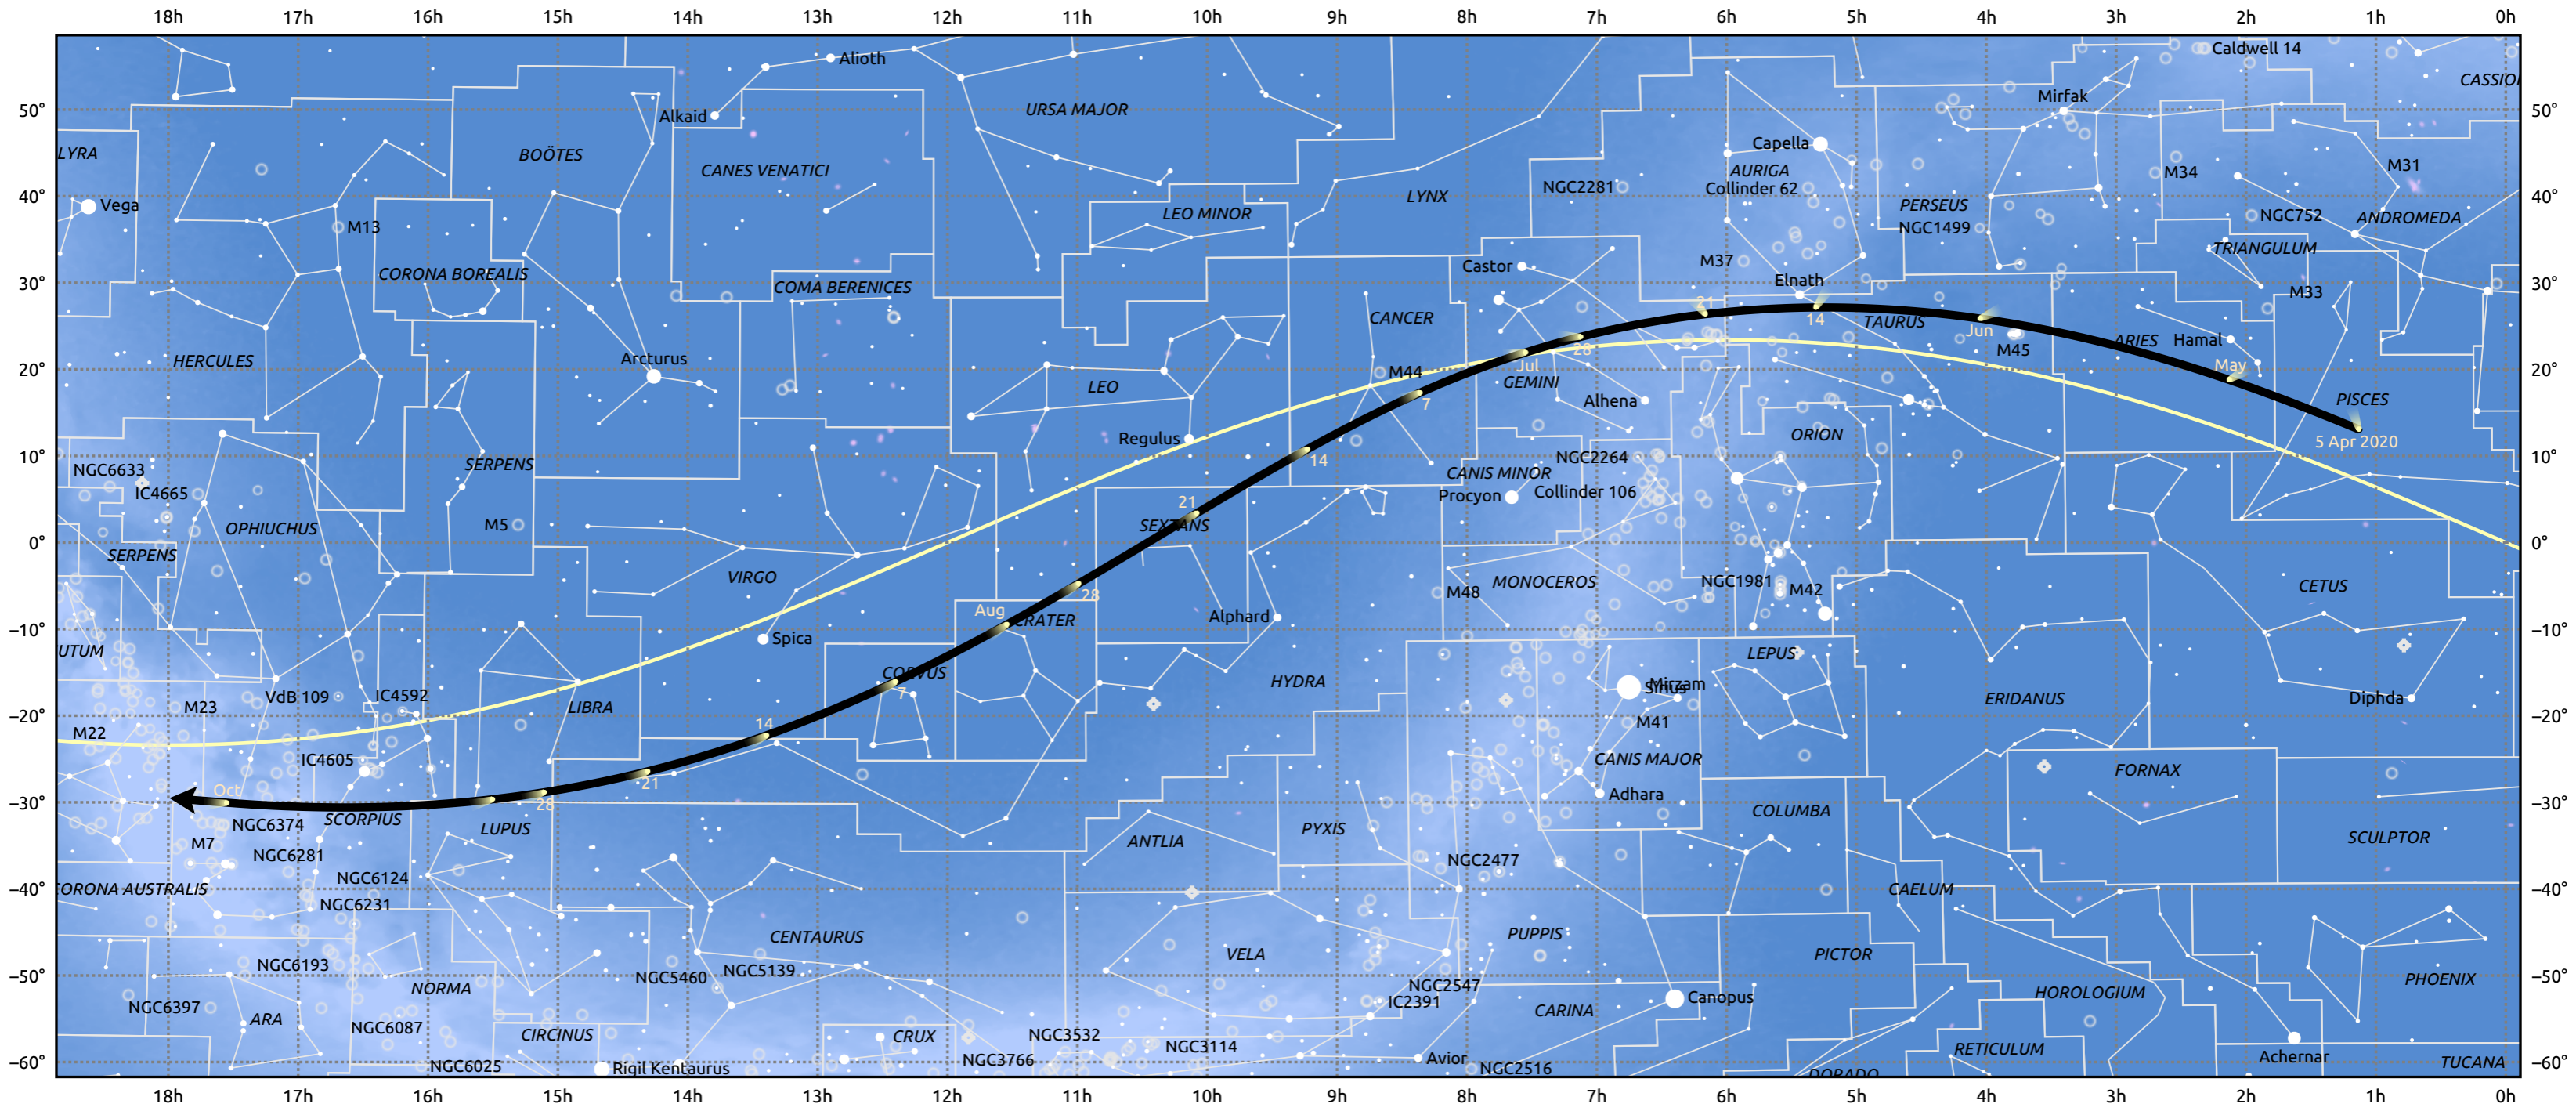

# The path of 2P/Encke starting on 5 Apr 2020

© Dominic Ford 2011–2025. Date markers placed at midnight UTC. Downloaded from <https://in-the-sky.org>

Magnitude scale: • 5.0 • 4.0 • 3.0 • 2.0 • 1.0 • 0.0 • -1.0 • -2.0

— Ecliptic Plane

Galaxy    Bright nebula    Open cluster    Globular cluster    Planetary nebula

Date	Mag
2020 Apr 27	13.4
2020 May 1	13.1
2020 May 13	12.4
2020 May 26	11.3
2020 Jun 5	10.2
2020 Jun 13	9.1
2020 Jun 20	8.0
2020 Jun 26	6.9
2020 Jul 1	6.3
2020 Jul 27	8.0
2020 Aug 8	9.1
2020 Aug 19	10.1
2020 Aug 31	11.1
2020 Sep 1	11.2
2020 Sep 13	12.2
2020 Sep 28	13.2