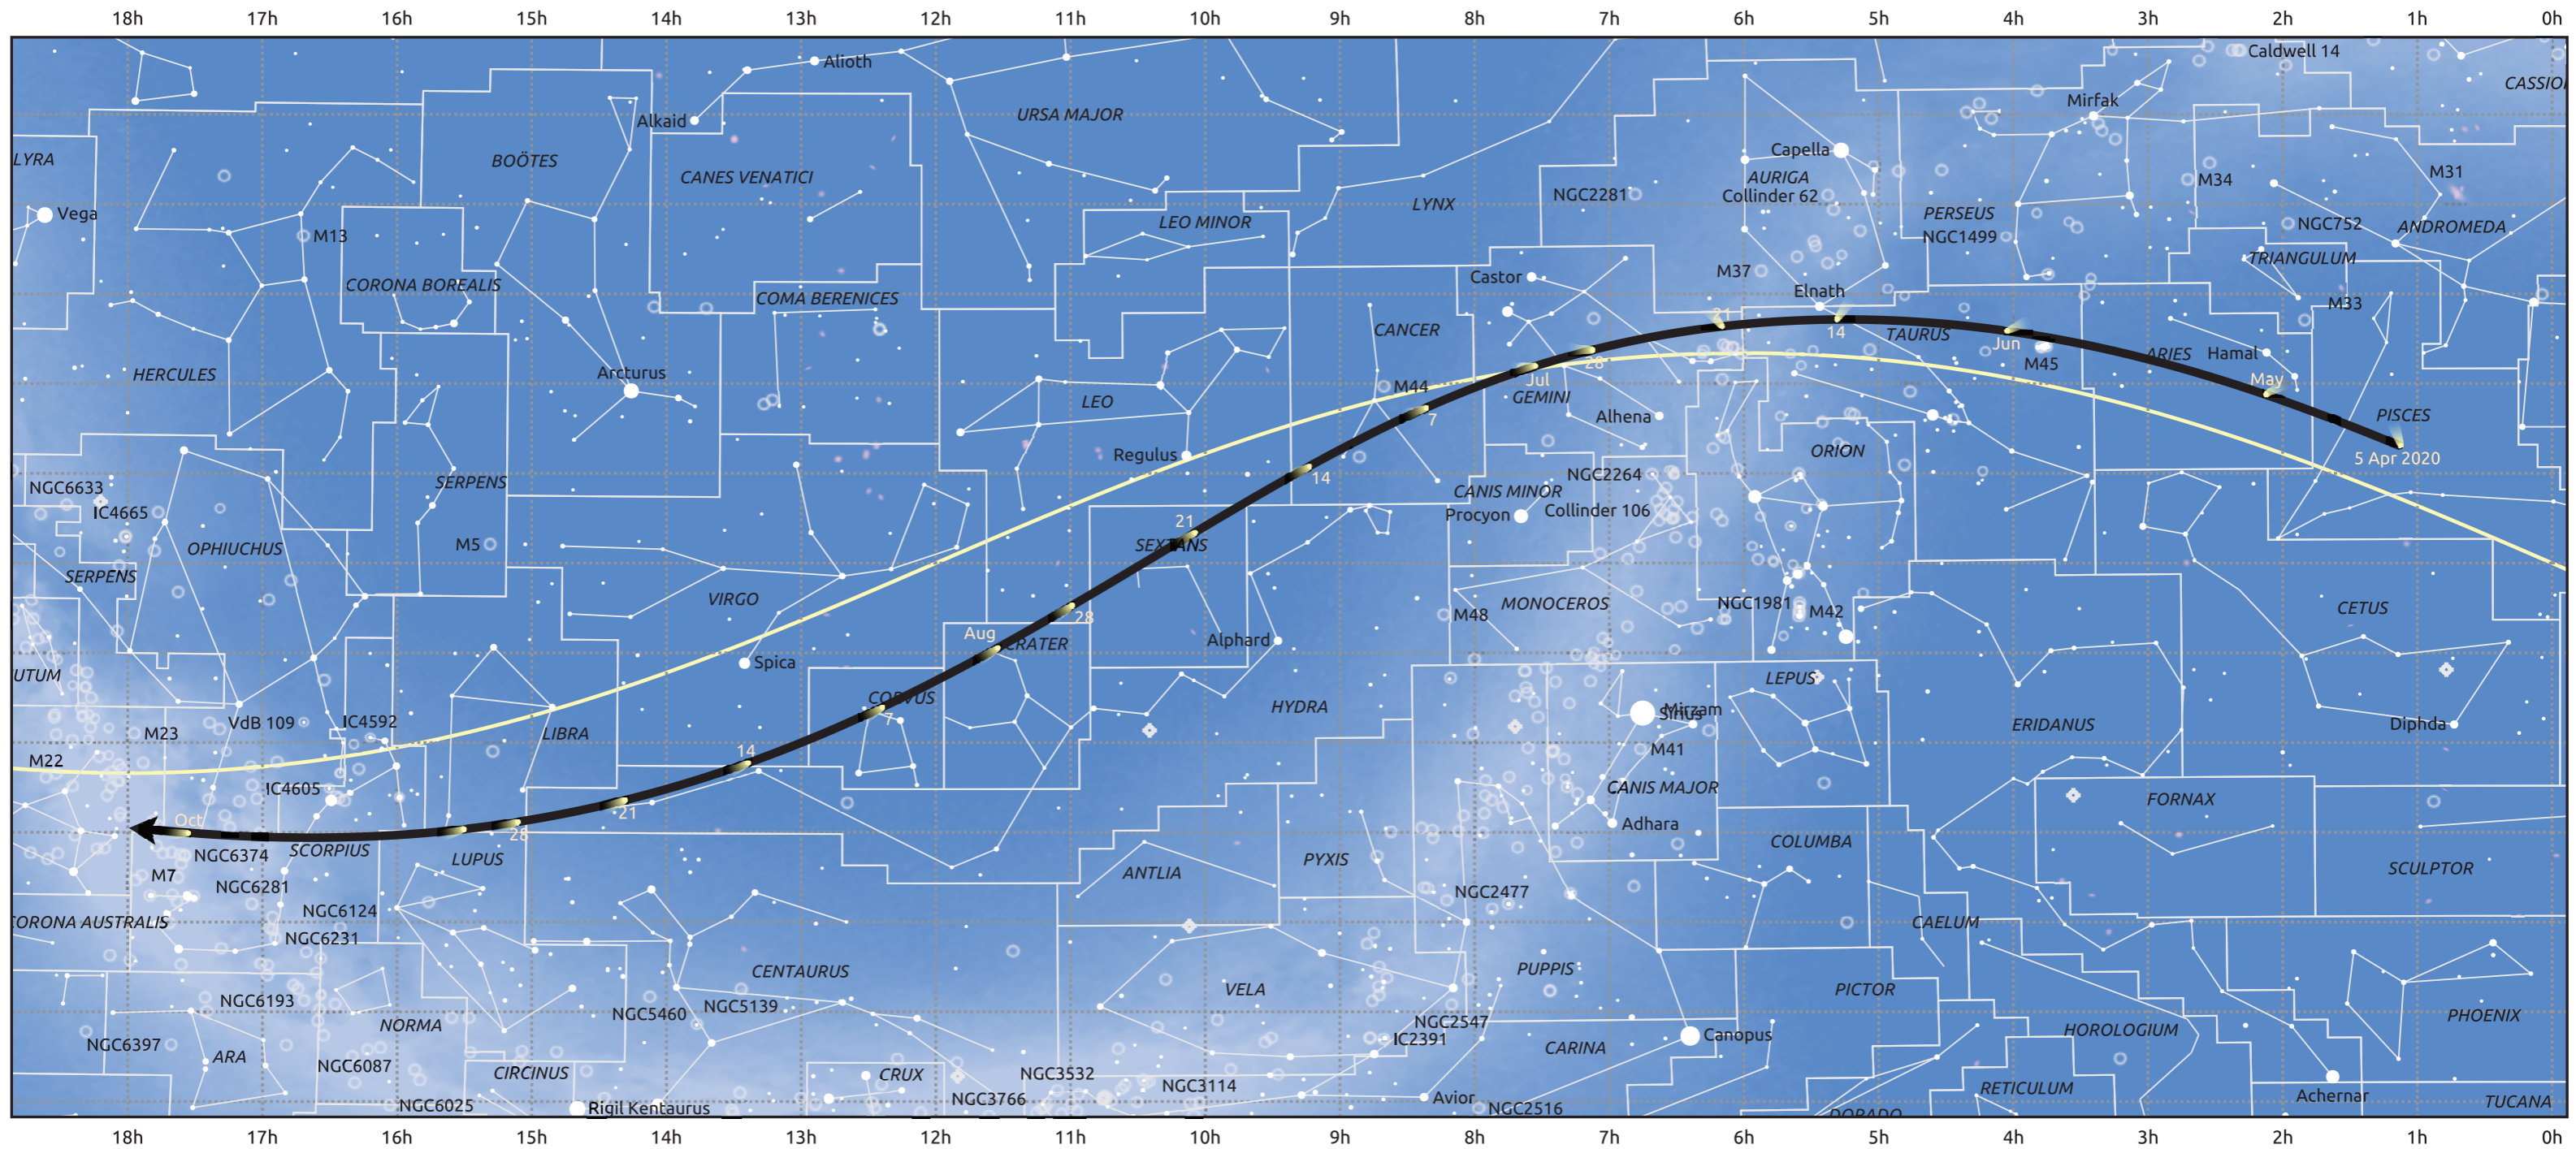

The path of 2P/Encke starting on 5 Apr 2020

© Dominic Ford 2011–2025. Date markers placed at midnight UTC. Downloaded from <https://in-the-sky.org>

Magnitude scale: • 5.0 • 4.0 • 3.0 • 2.0 • 1.0 • 0.0 ● -1.0 ● -2.0

— Ecliptic Plane

Galaxy Bright nebula Open cluster Globular cluster Planetary nebula

Date	Mag
2020 Apr 27	13.4
2020 May 1	13.1
2020 May 13	12.4
2020 May 26	11.3
2020 Jun 5	10.2
2020 Jun 13	9.1
2020 Jun 20	8.0
2020 Jun 26	6.9
2020 Jul 1	6.3
2020 Jul 27	8.0
2020 Aug 8	9.1
2020 Aug 19	10.1
2020 Aug 31	11.1
2020 Sep 1	11.2
2020 Sep 13	12.2
2020 Sep 28	13.2