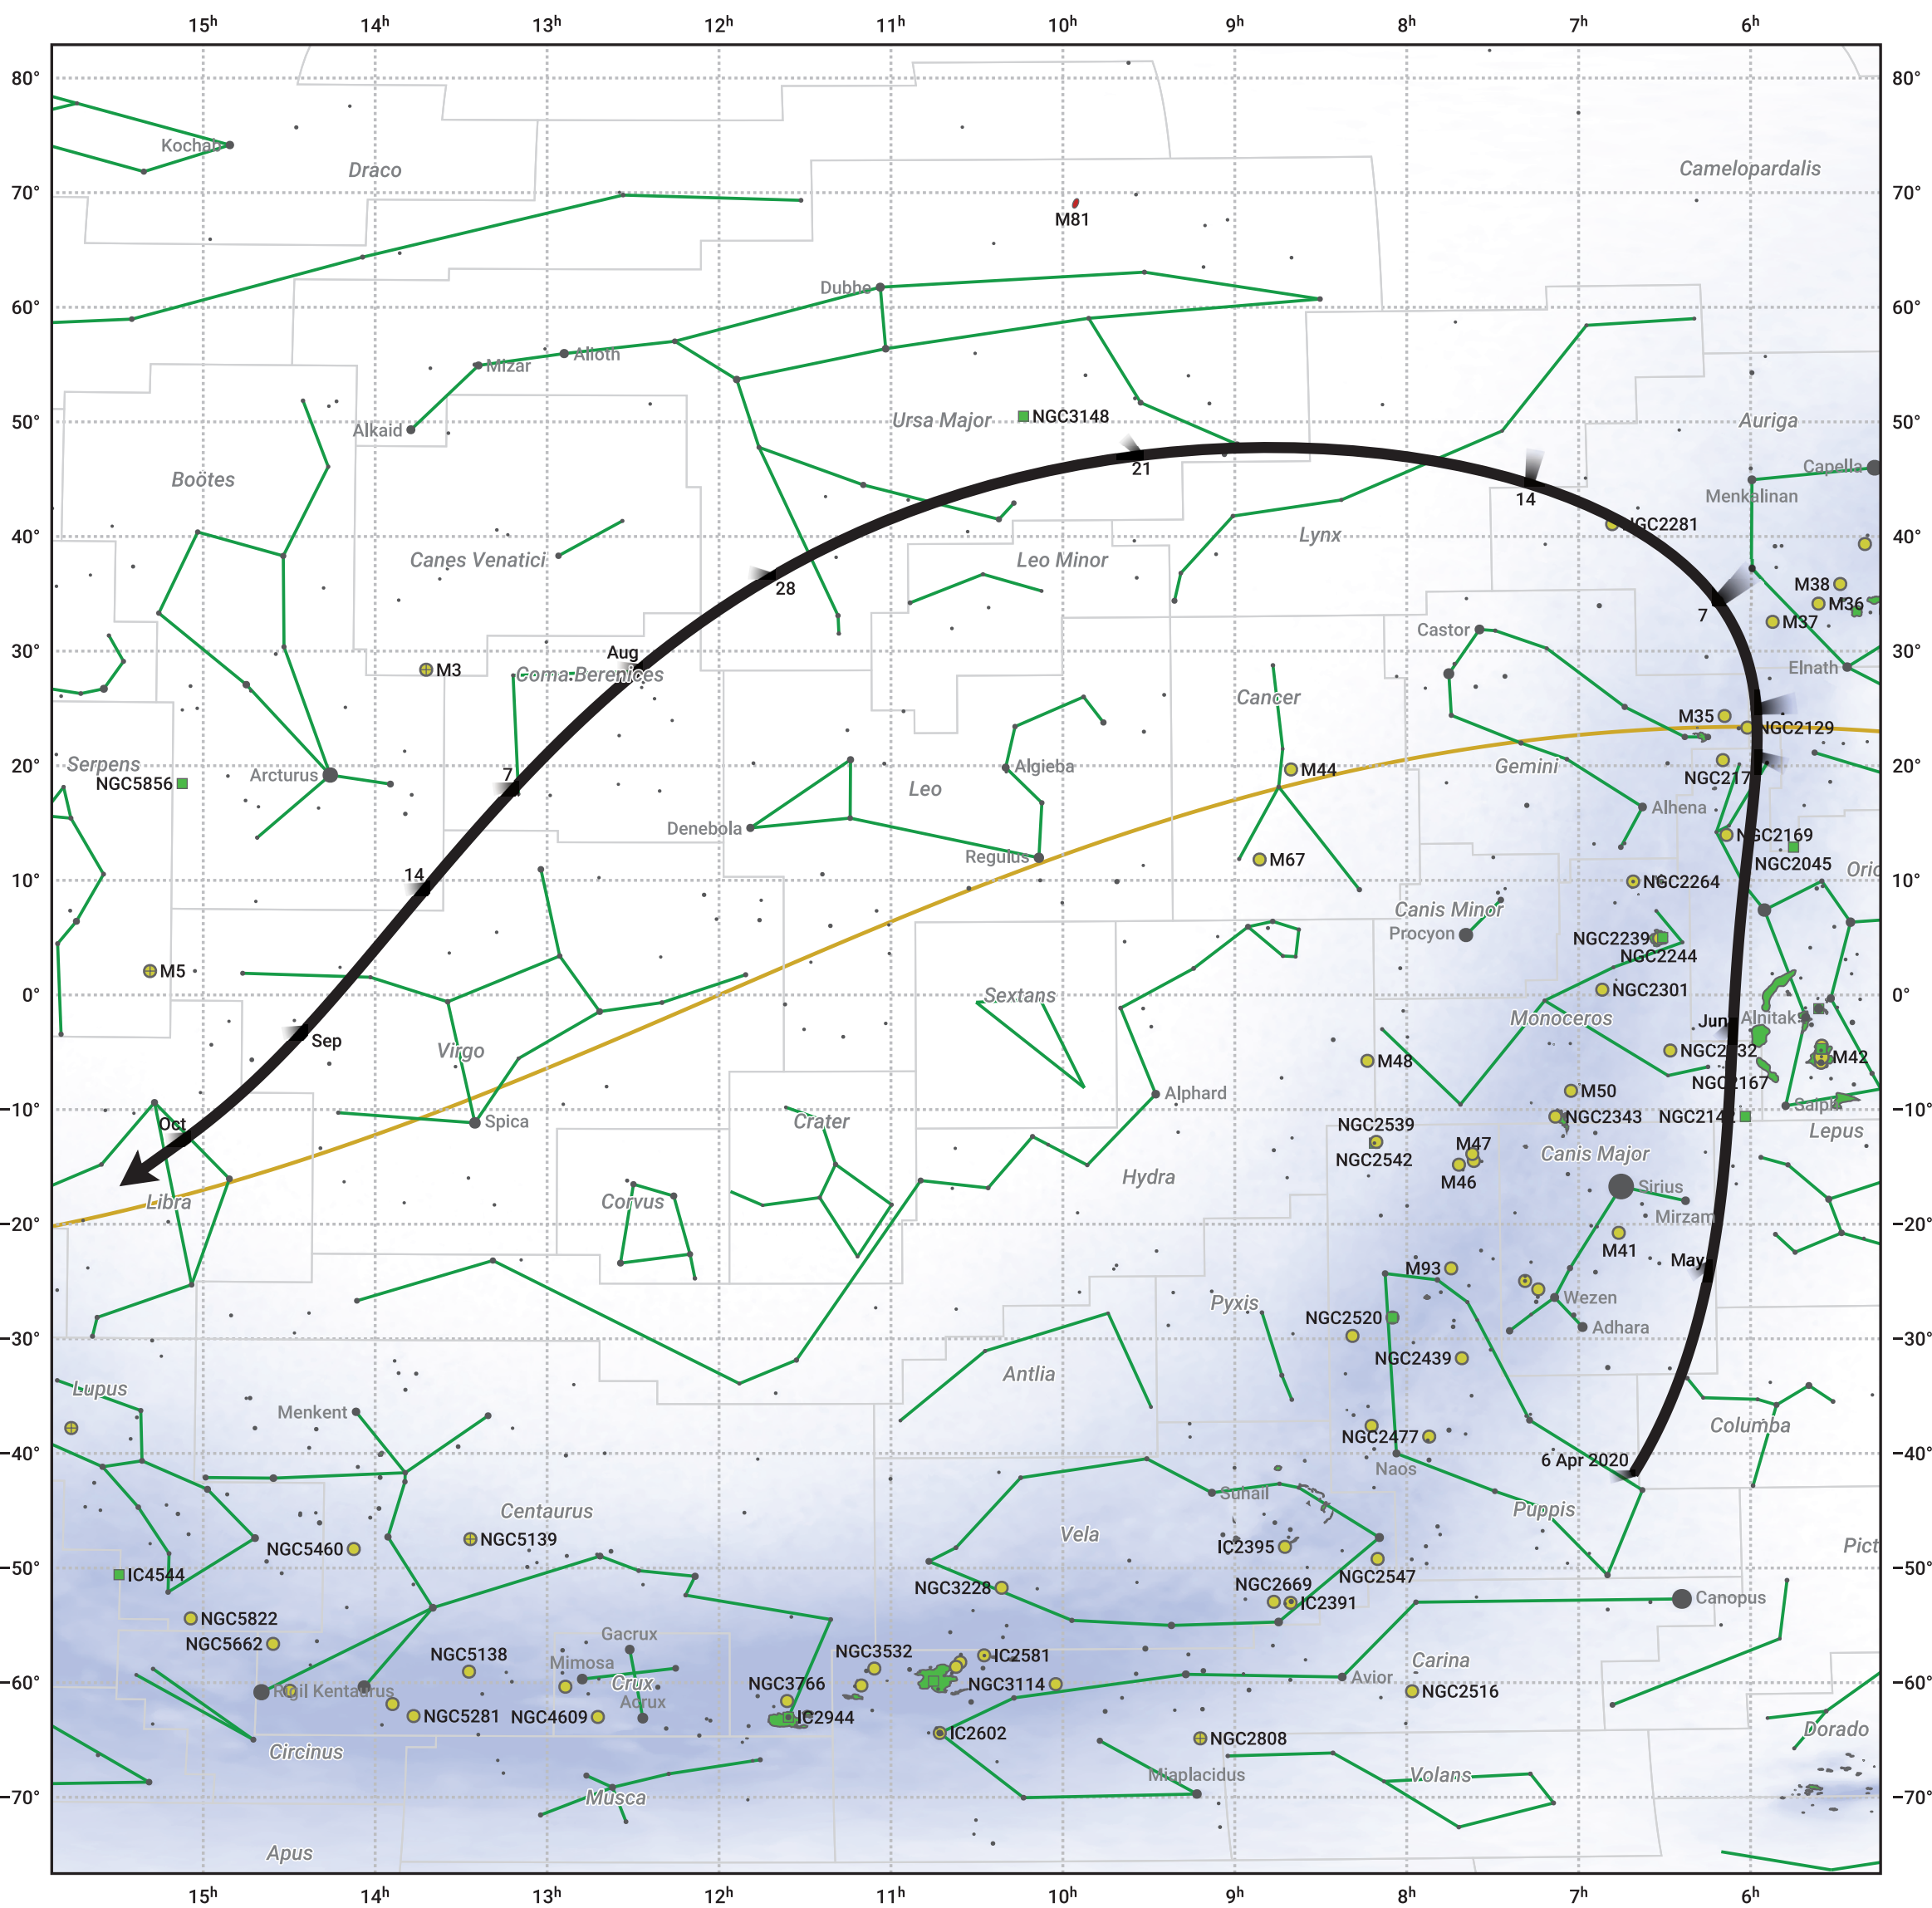

# The path of C/2020 F3 (NEOWISE) starting on 6 Apr 2020

© Dominic Ford 2011–2024. Date markers placed at midnight UTC. Downloaded from <https://in-the-sky.org>

Magnitude scale:  -5.0    -4.0    -3.0    -2.0    -1.0    -2.0

— Ecliptic Plane

Galaxy   
  Bright nebula   
  Open cluster   
  Globular cluster

Date	Mag
2020 Apr 27	10.1
2020 May 1	9.9
2020 May 14	9.0
2020 May 26	8.0
2020 Jun 5	6.9
2020 Jun 12	5.9
2020 Jun 18	4.7
2020 Jun 23	3.6
2020 Jun 27	2.5
2020 Jul 1	1.4
2020 Jul 18	2.6
2020 Jul 24	3.6
2020 Jul 30	4.7
2020 Aug 5	5.8
2020 Aug 11	6.9
2020 Aug 18	7.9
2020 Aug 26	8.9
2020 Sep 1	9.6
2020 Sep 5	10.0
2020 Sep 17	11.1
2020 Oct 1	12.1