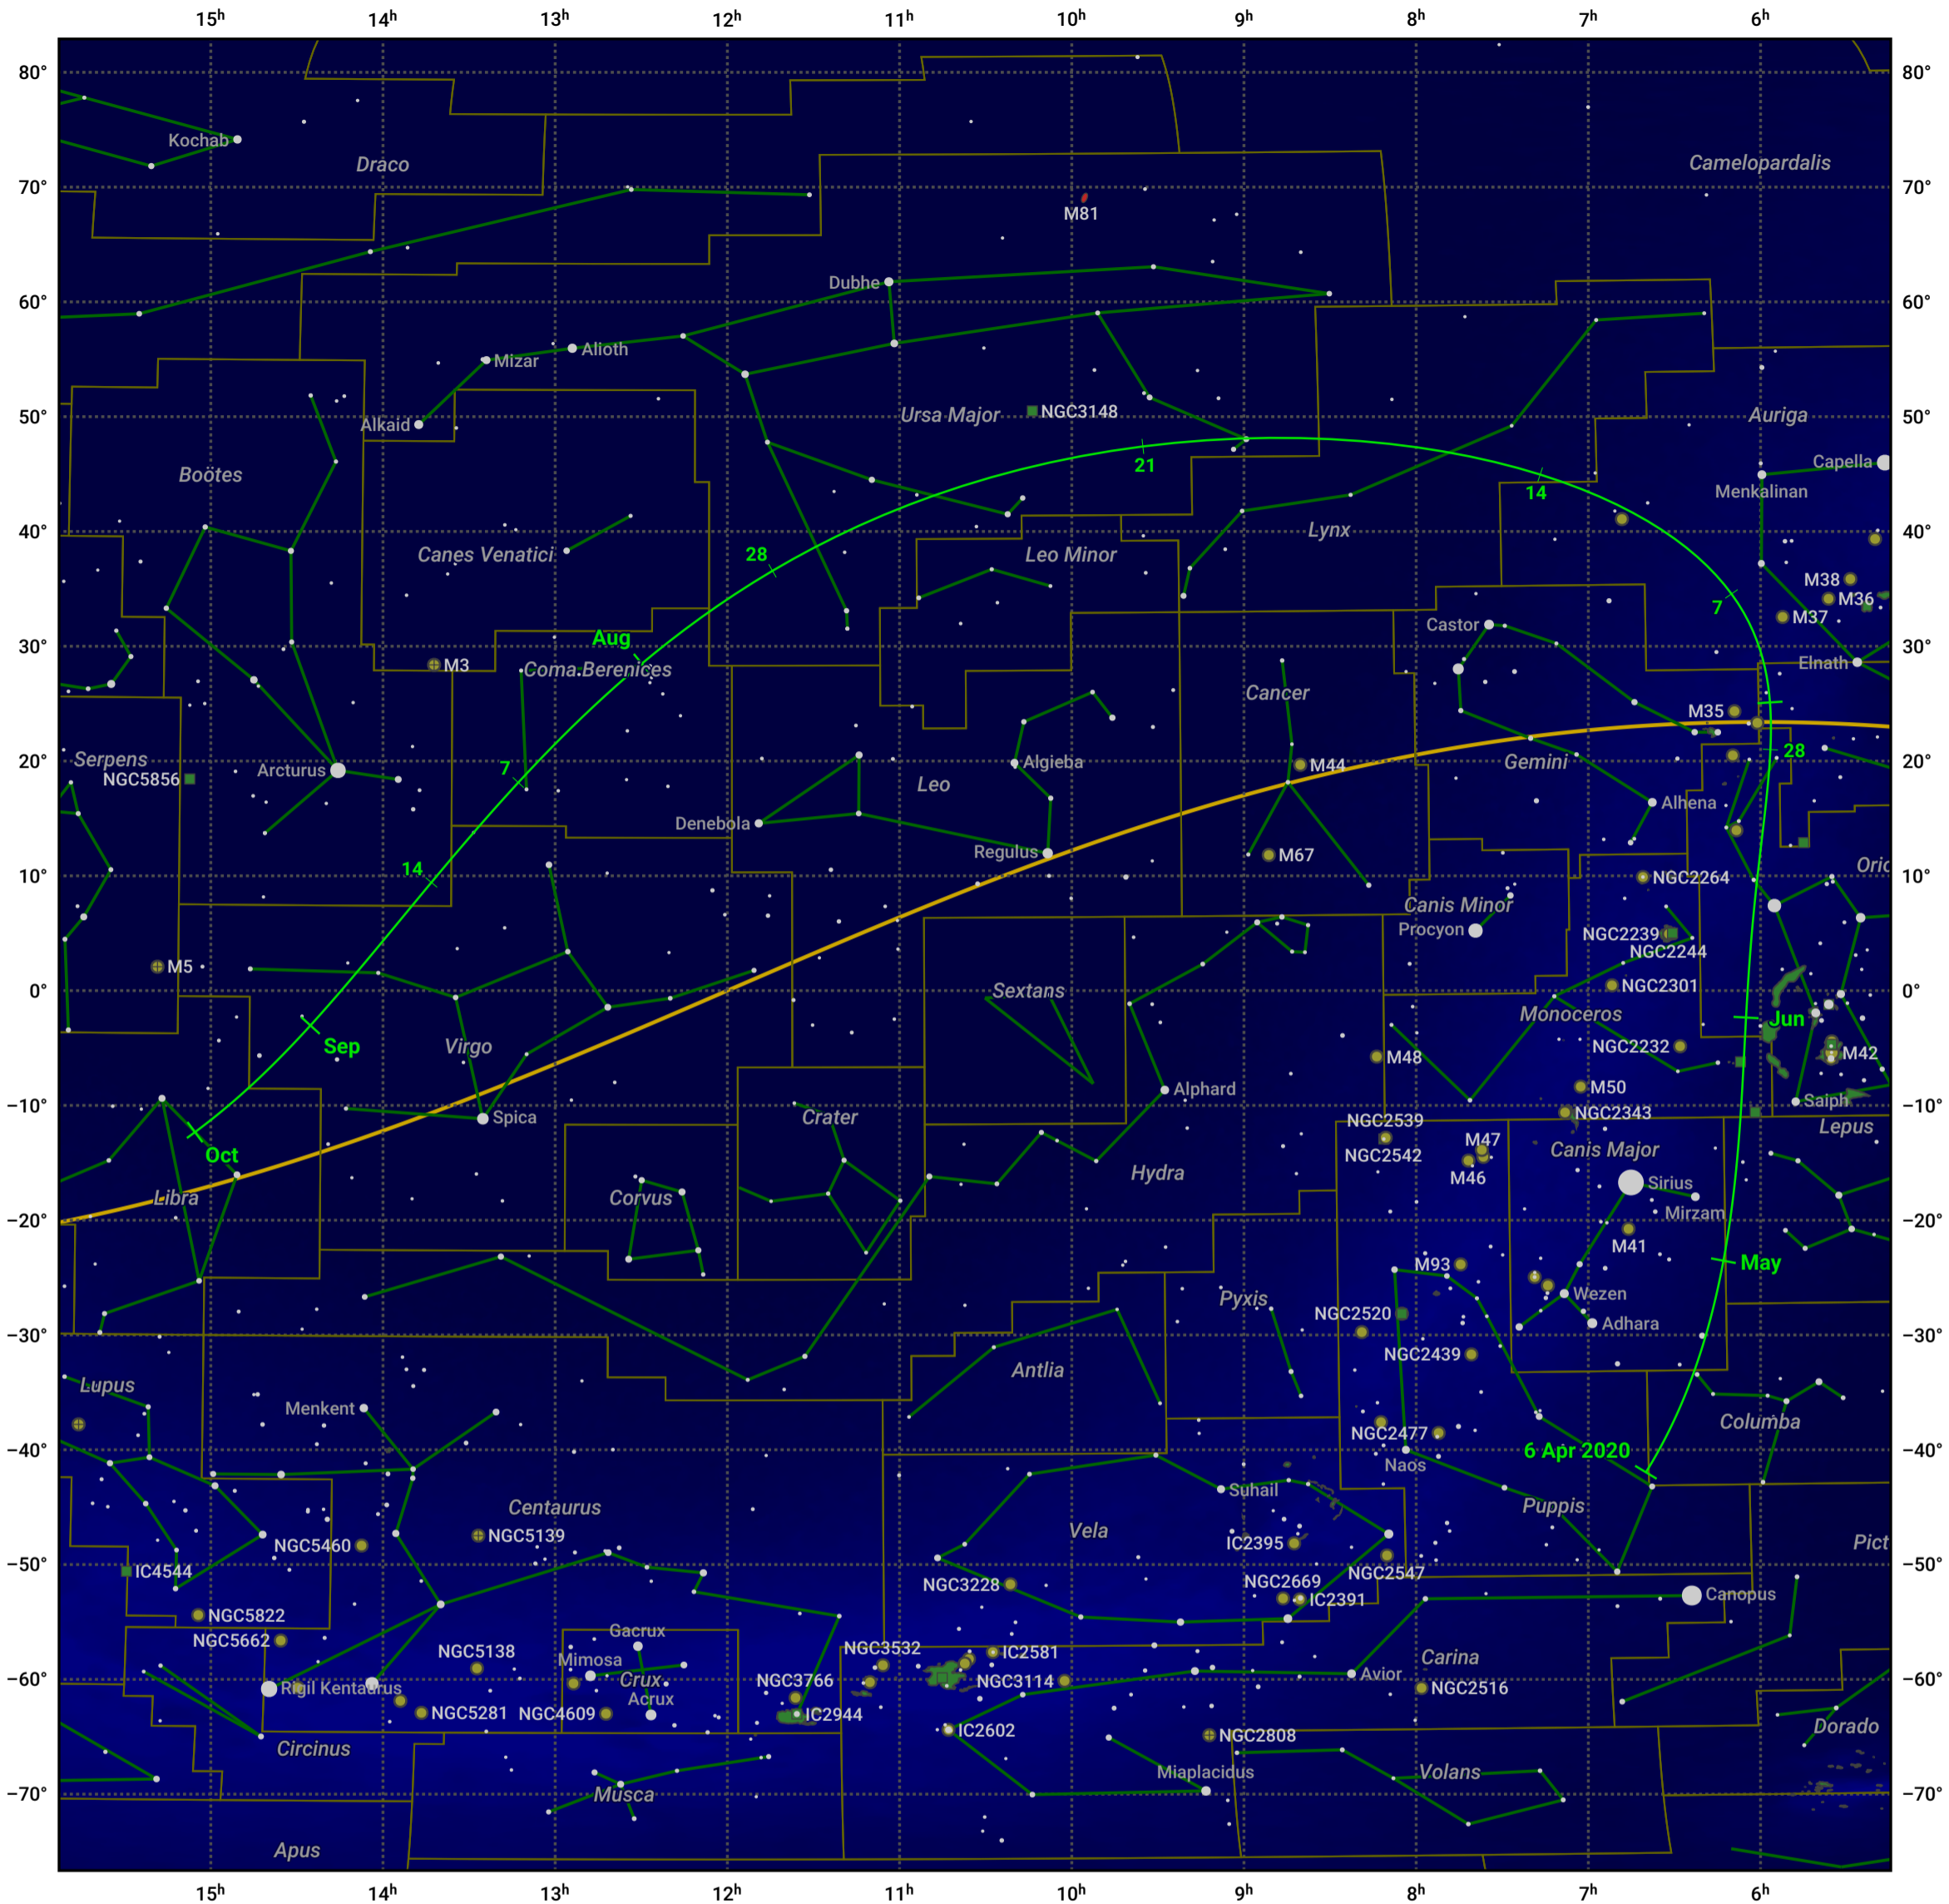

The path of C/2020 F3 (NEOWISE) starting on 6 Apr 2020

© Dominic Ford 2011–2024. Date markers placed at midnight UTC. Downloaded from <https://in-the-sky.org>

Magnitude scale: • 5.0 • 4.0 • 3.0 • 2.0 • 1.0 • 0.0 • -1.0 • -2.0

— Ecliptic Plane

● Galaxy ■ Bright nebula ● Open cluster ● Globular cluster

Date	Mag
2020 Apr 27	10.1
2020 May 1	9.8
2020 May 14	9.0
2020 May 26	8.0
2020 Jun 4	7.0
2020 Jun 11	6.0
2020 Jun 17	4.9
2020 Jun 22	3.7
2020 Jun 26	2.7
2020 Jun 30	1.6
2020 Jul 1	1.4
2020 Jul 18	2.6
2020 Jul 24	3.7
2020 Jul 30	4.8
2020 Aug 5	5.9
2020 Aug 11	6.9
2020 Aug 18	7.9
2020 Aug 26	9.0
2020 Sep 1	9.6
2020 Sep 5	10.0
2020 Sep 17	11.1
2020 Oct 2	12.1