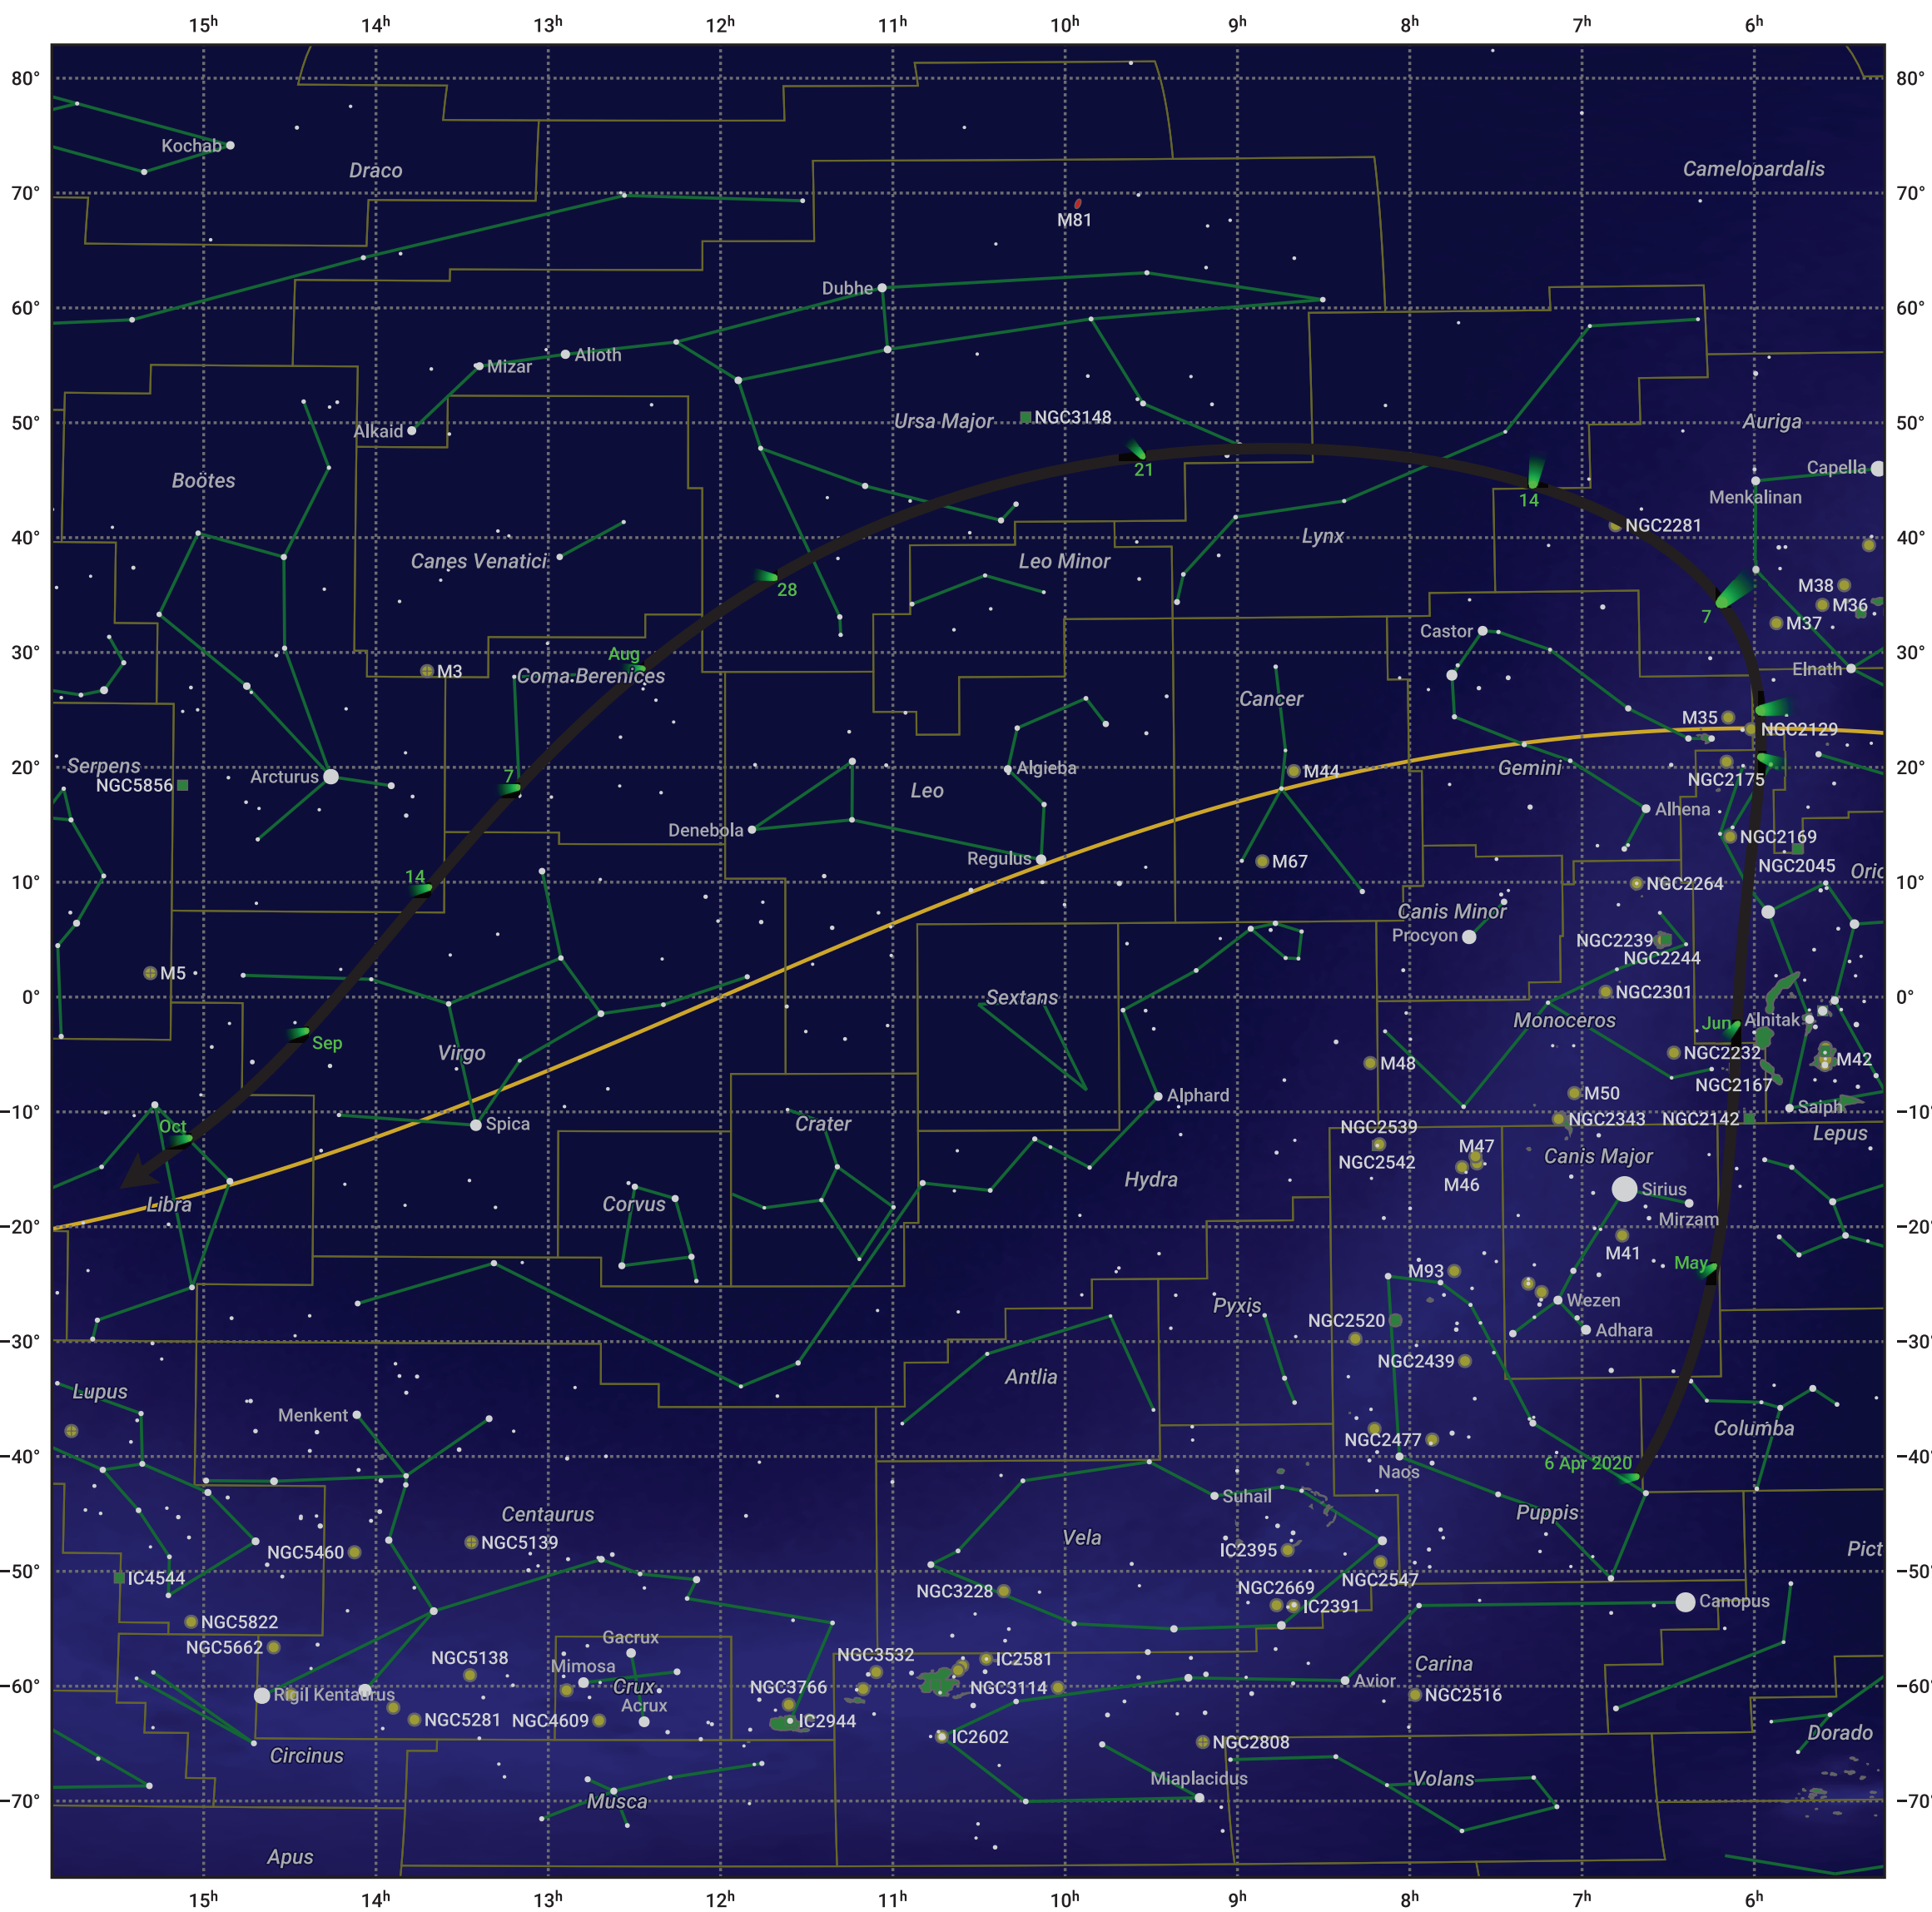

The path of C/2020 F3 (NEOWISE) starting on 6 Apr 2020

© Dominic Ford 2011–2024. Date markers placed at midnight UTC. Downloaded from <https://in-the-sky.org>

Date	Mag
2020 Apr 27	10.1
2020 May 1	9.9
2020 May 14	9.0
2020 May 26	8.0
2020 Jun 5	6.9
2020 Jun 12	5.9
2020 Jun 18	4.7
2020 Jun 23	3.6
2020 Jun 27	2.5
2020 Jul 1	1.4
2020 Jul 18	2.6
2020 Jul 24	3.6
2020 Jul 30	4.7
2020 Aug 5	5.8
2020 Aug 11	6.9
2020 Aug 18	7.9
2020 Aug 26	8.9
2020 Sep 1	9.6
2020 Sep 5	10.0
2020 Sep 17	11.1
2020 Oct 1	12.1