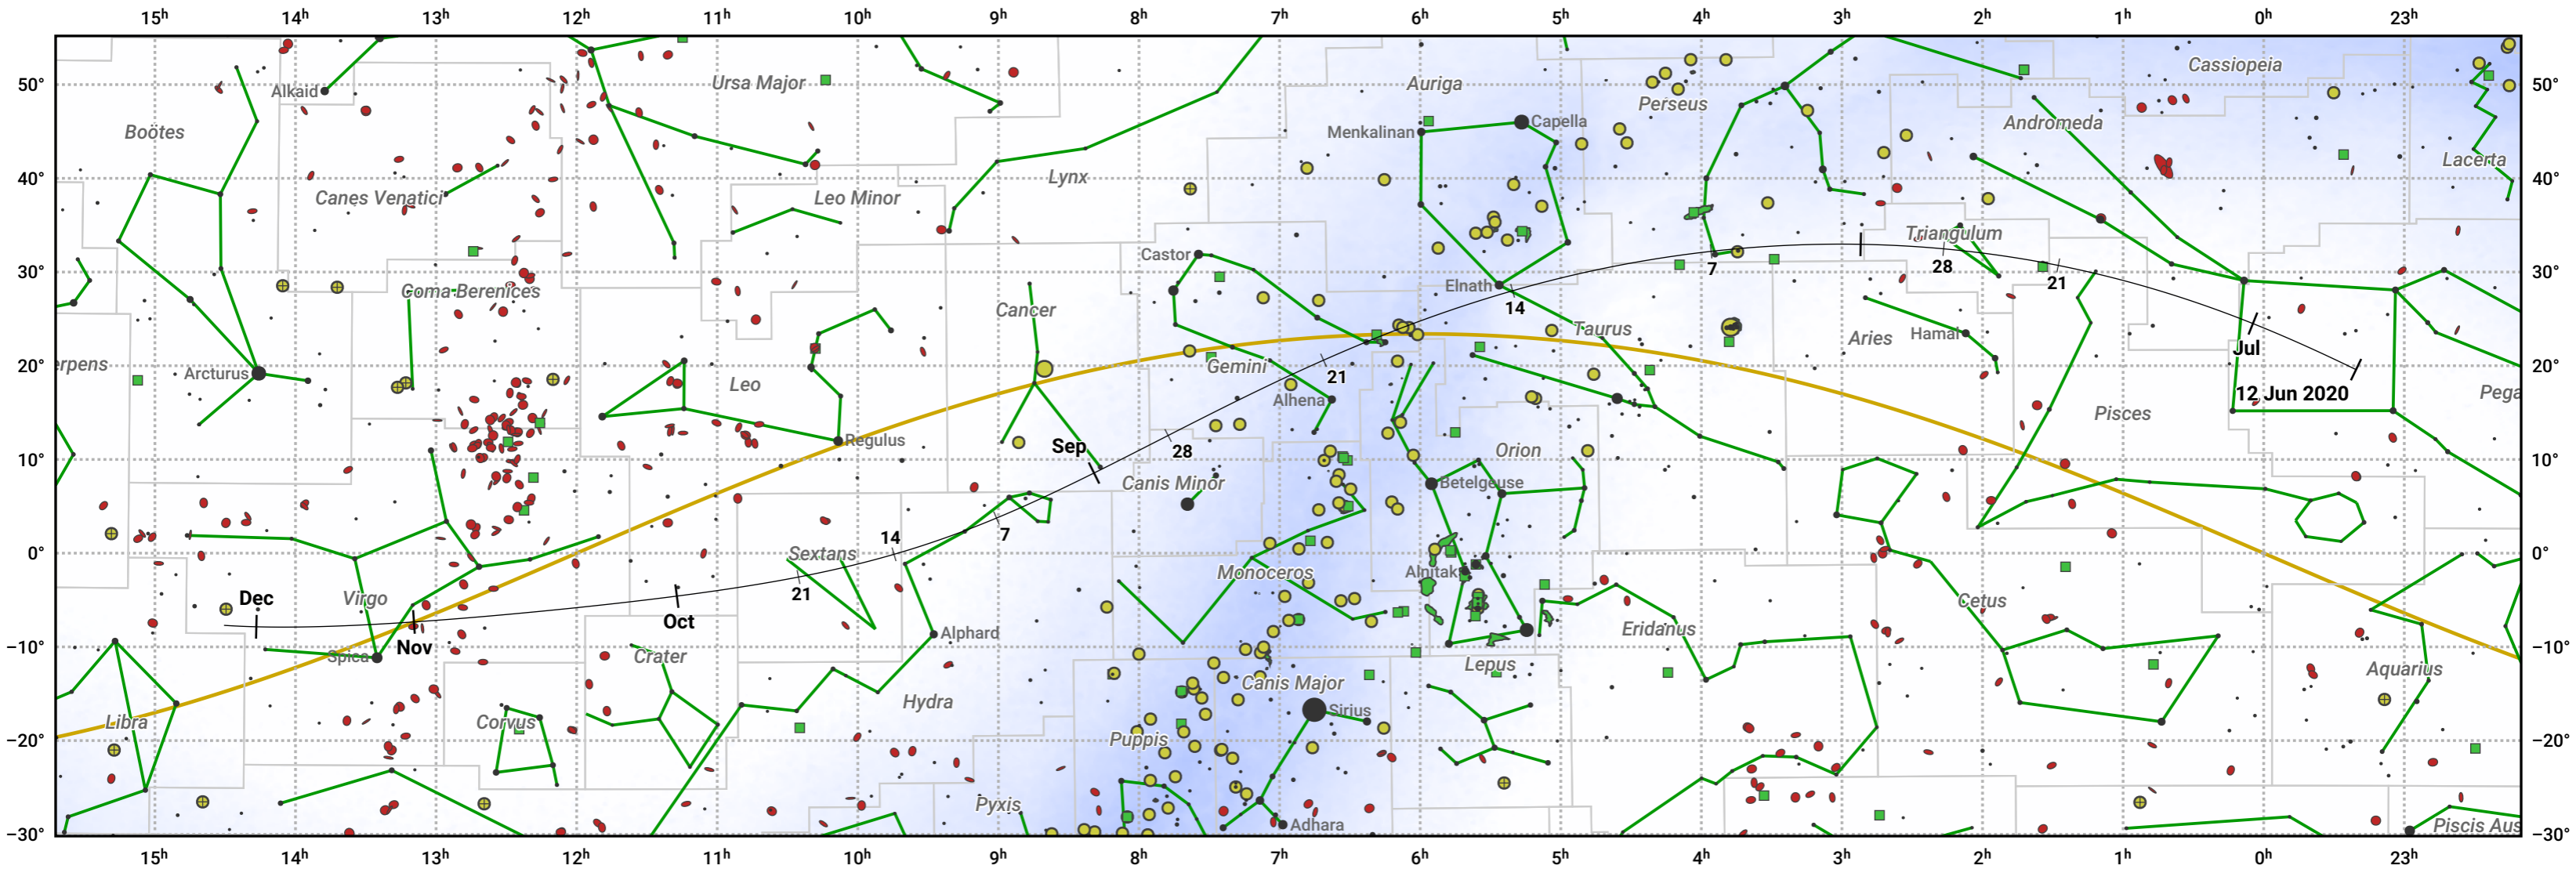

The path of C/2020 K8 (Catalina-ATLAS) starting on 12 Jun 2020

© Dominic Ford 2011–2024. Date markers placed at midnight UTC. Downloaded from <https://in-the-sky.org>

Magnitude scale: 5.0 4.0 3.0 2.0 1.0 0.0 -1.0 -2.0

— Ecliptic Plane

Galaxy Bright nebula Open cluster Globular cluster

Date	Mag
2020 Jun 27	15.9
2020 Jul 1	15.6
2020 Jul 9	14.9
2020 Jul 20	13.9
2020 Jul 30	12.8
2020 Aug 9	11.7
2020 Aug 22	10.6
2020 Sep 1	10.0
2020 Oct 1	11.6
2020 Oct 9	12.7
2020 Oct 18	13.7
2020 Oct 29	14.8
2020 Nov 1	15.0
2020 Nov 12	15.8
2020 Nov 30	16.9