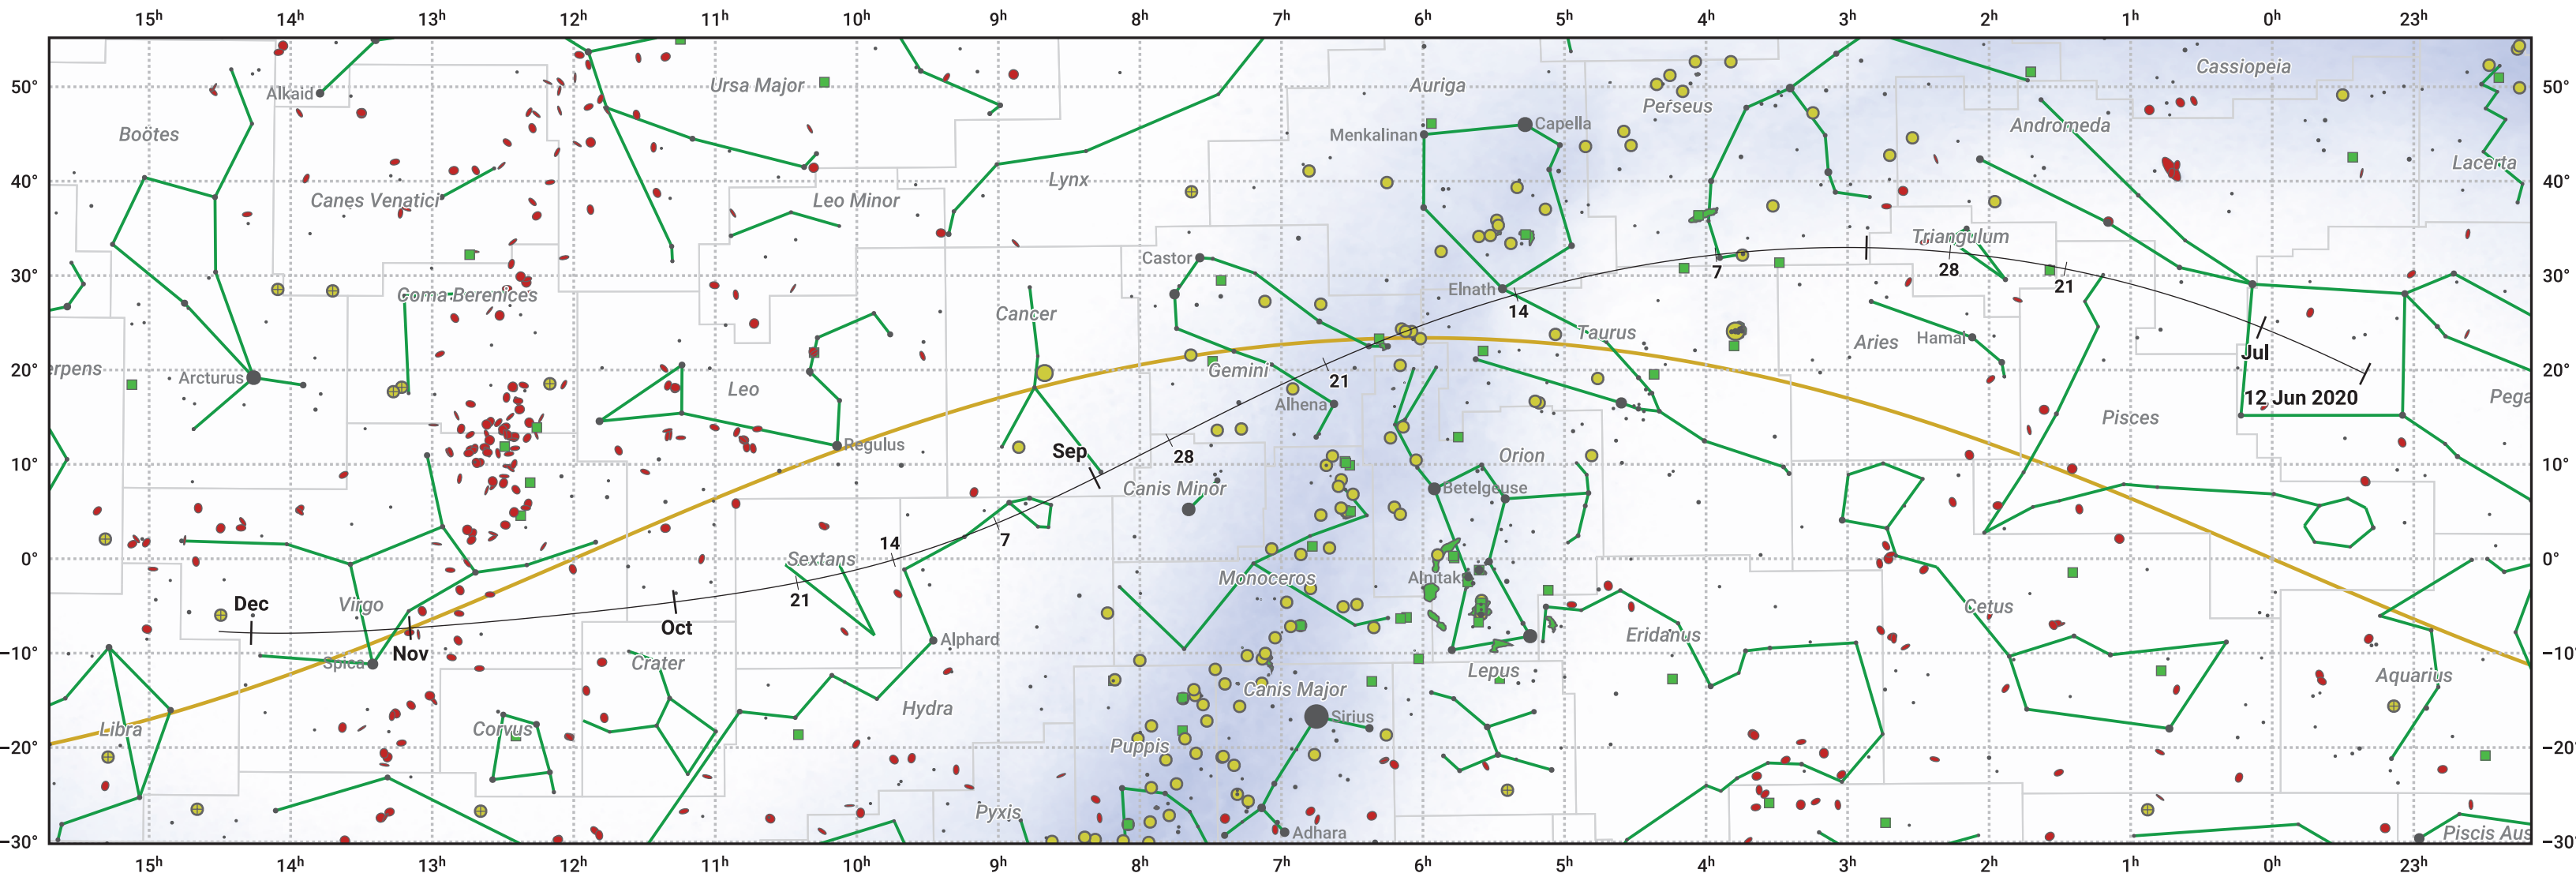

The path of C/2020 K8 (Catalina-ATLAS) starting on 12 Jun 2020

© Dominic Ford 2011–2024. Date markers placed at midnight UTC. Downloaded from <https://in-the-sky.org>

Magnitude scale: 5.0 4.0 3.0 2.0 1.0 0.0 -1.0 -2.0

— Ecliptic Plane

Galaxy Bright nebula Open cluster Globular cluster

Date	Mag
2020 Jun 27	15.9
2020 Jul 1	15.6
2020 Jul 9	14.9
2020 Jul 20	13.9
2020 Jul 30	12.8
2020 Aug 9	11.7
2020 Aug 22	10.6
2020 Sep 1	10.0
2020 Oct 1	11.6
2020 Oct 9	12.7
2020 Oct 18	13.7
2020 Oct 29	14.8
2020 Nov 1	15.0
2020 Nov 12	15.8
2020 Nov 30	16.9