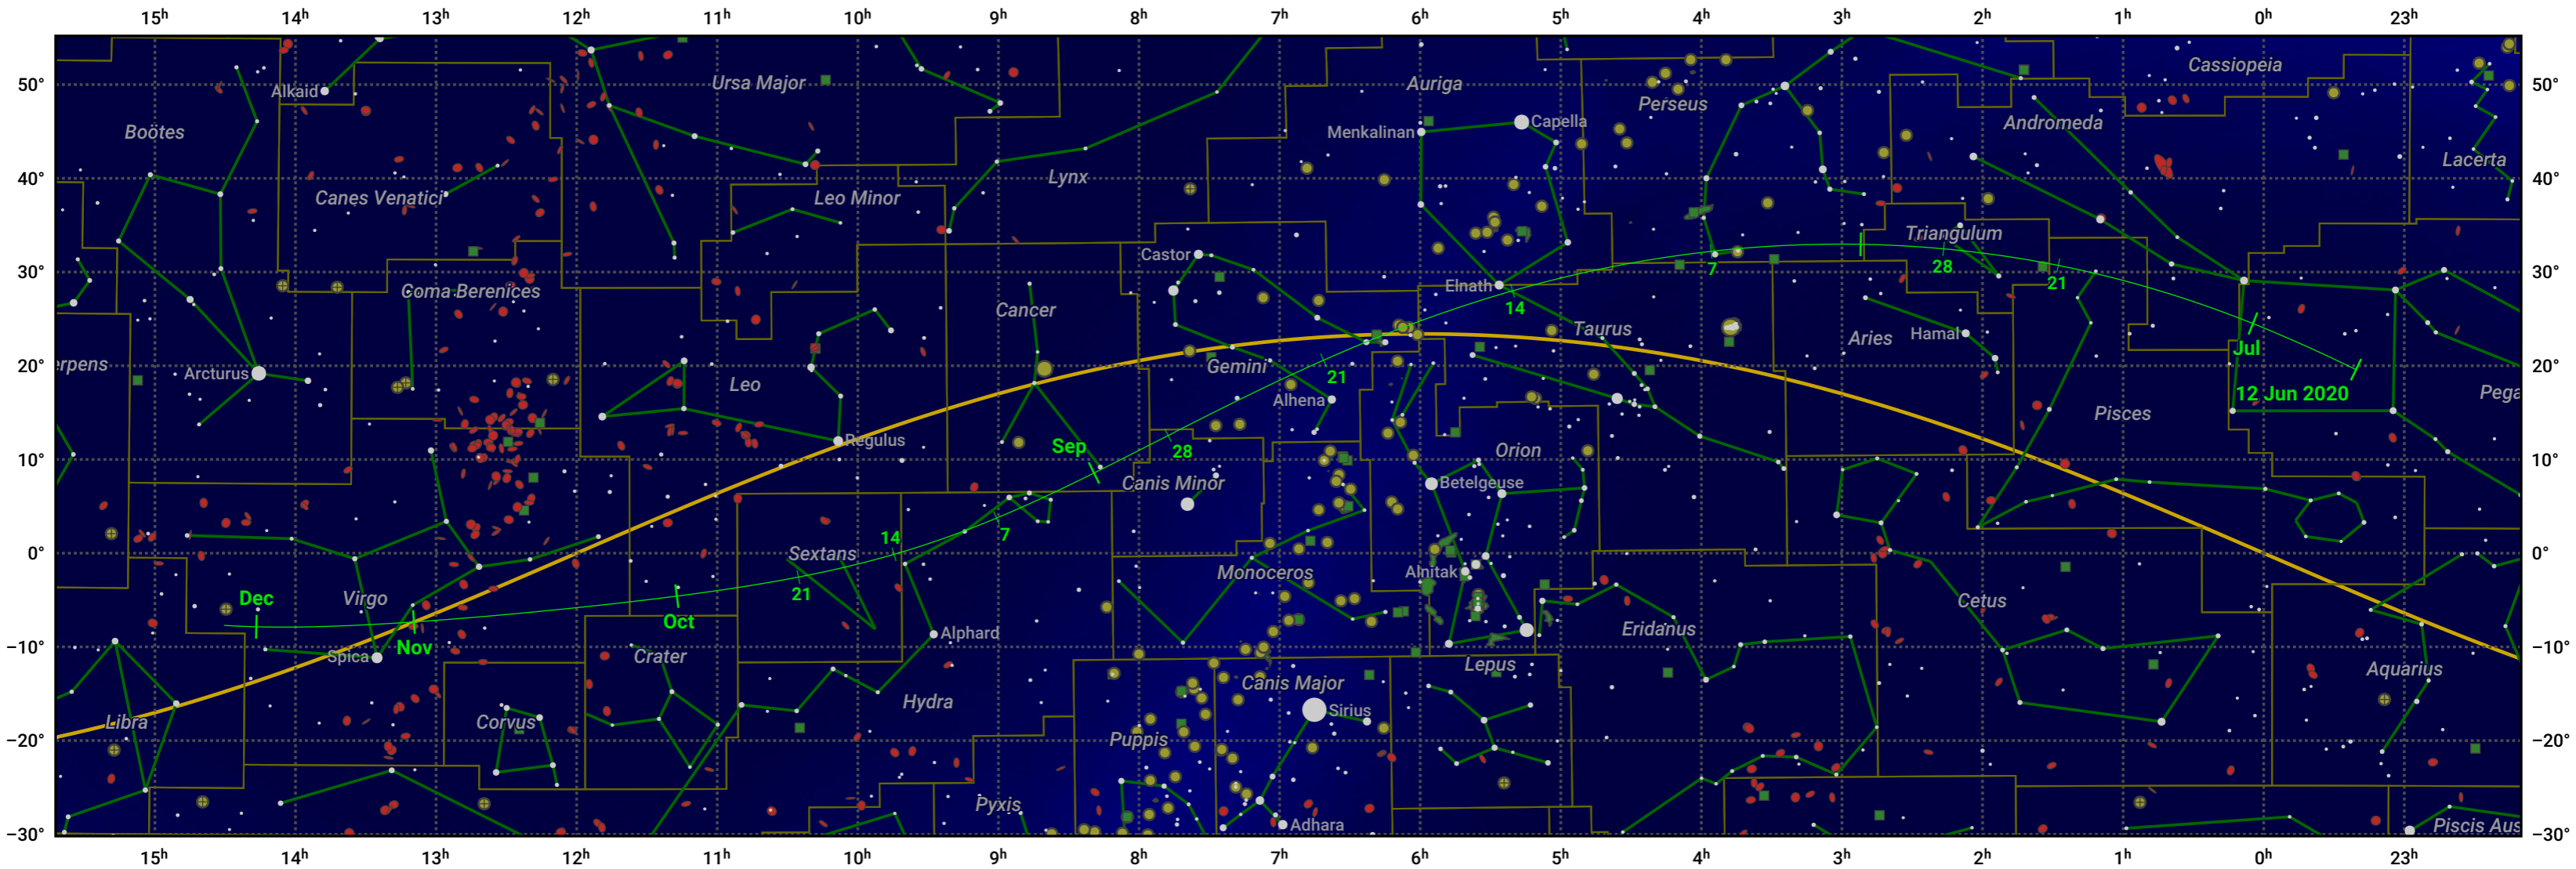

The path of C/2020 K8 (Catalina-ATLAS) starting on 12 Jun 2020

© Dominic Ford 2011–2024. Date markers placed at midnight UTC. Downloaded from <https://in-the-sky.org>

Magnitude scale: -5.0 -4.0 -3.0 -2.0 -1.0 -2.0

Ecliptic Plane

Galaxy Bright nebula Open cluster Globular cluster

Date	Mag
2020 Jun 27	15.9
2020 Jul 1	15.6
2020 Jul 9	14.9
2020 Jul 20	13.9
2020 Jul 30	12.8
2020 Aug 9	11.7
2020 Aug 22	10.6
2020 Sep 1	10.0
2020 Oct 1	11.6
2020 Oct 9	12.7
2020 Oct 18	13.7
2020 Oct 29	14.8
2020 Nov 1	15.0
2020 Nov 12	15.8
2020 Nov 30	16.9