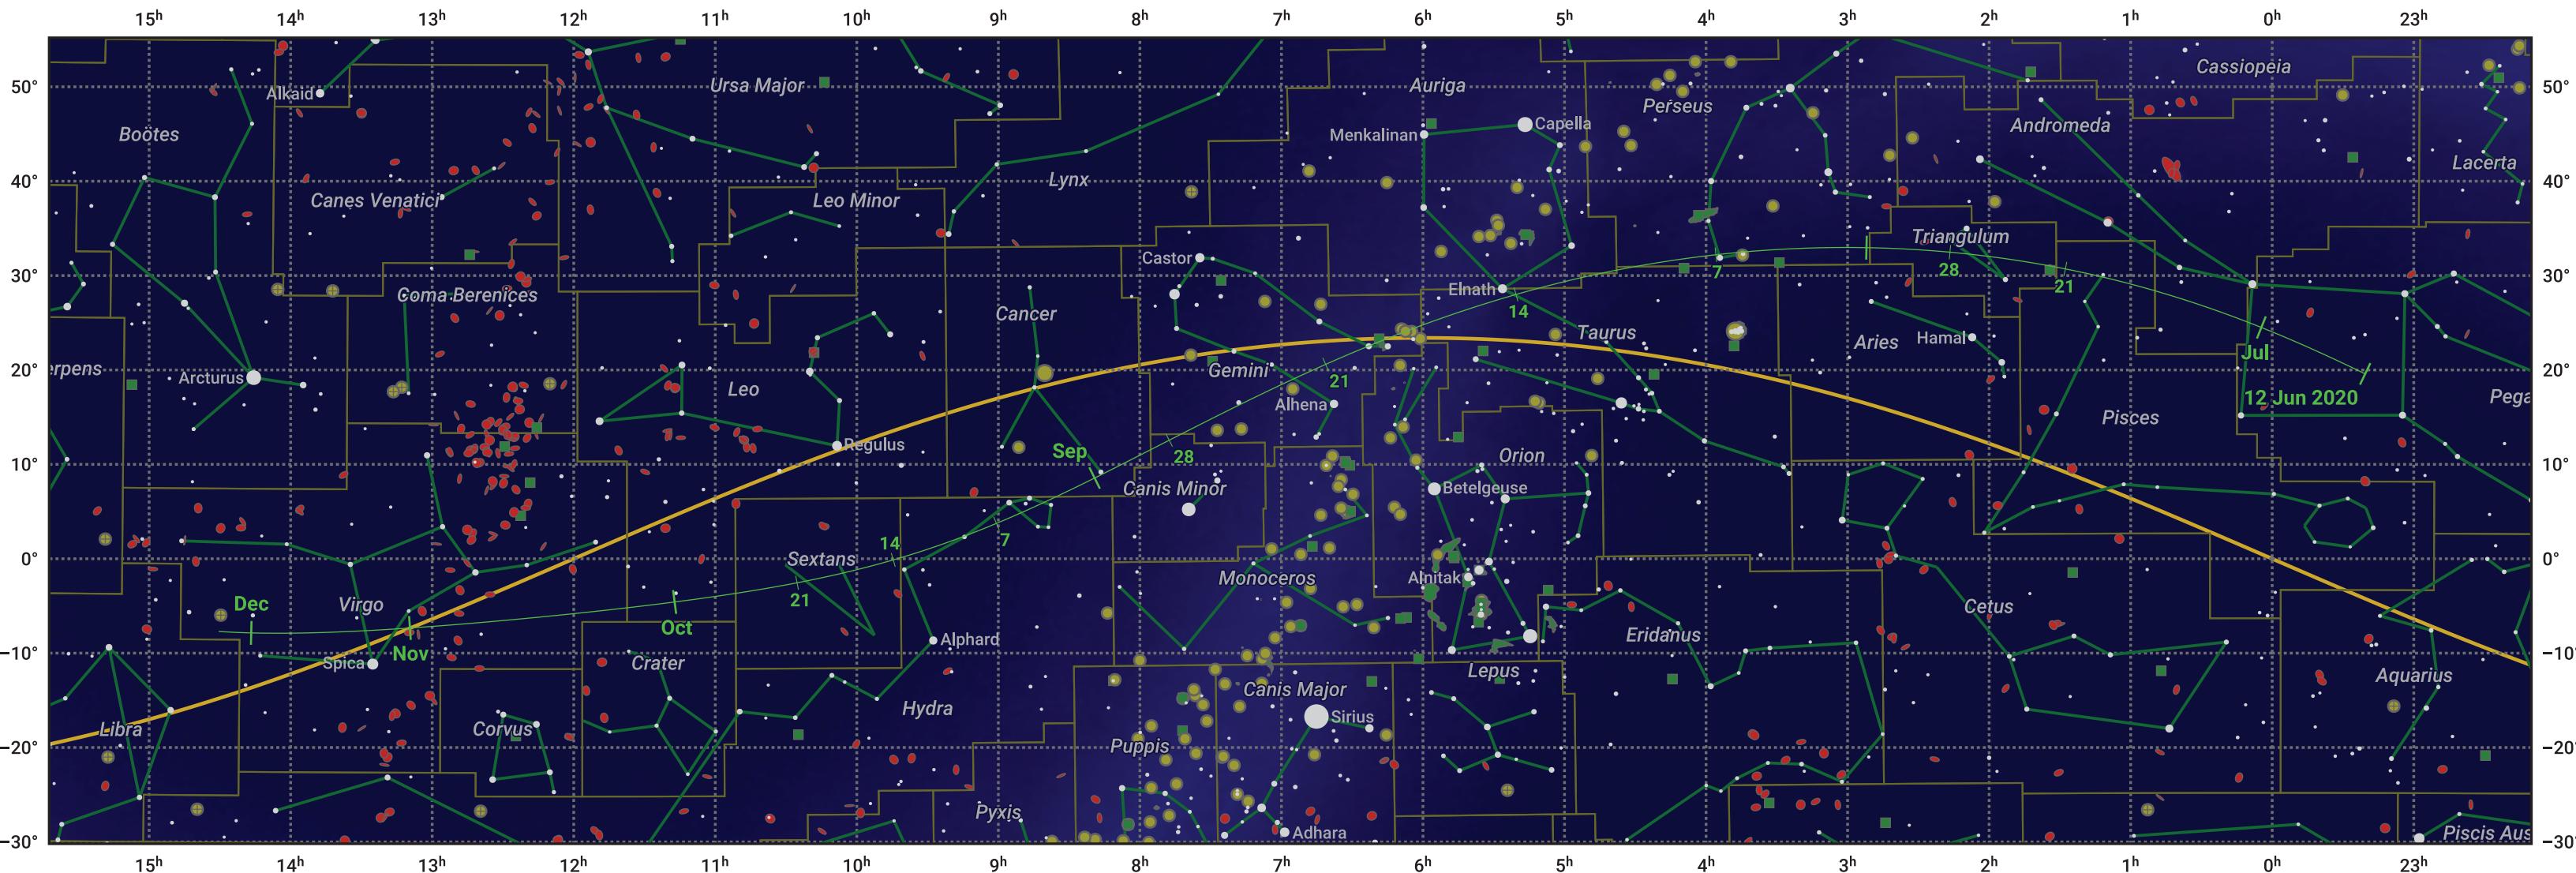

# The path of C/2020 K8 (Catalina-ATLAS) starting on 12 Jun 2020

© Dominic Ford 2011–2024. Date markers placed at midnight UTC. Downloaded from <https://in-the-sky.org>

Magnitude scale:  -5.0  -4.0  -3.0  -2.0  -1.0  0.0  -1.0  -2.0

Ecliptic Plane

Galaxy  Bright nebula  Open cluster  Globular cluster

Date	Mag
2020 Jun 27	15.9
2020 Jul 1	15.6
2020 Jul 9	14.9
2020 Jul 20	13.9
2020 Jul 30	12.8
2020 Aug 9	11.7
2020 Aug 22	10.6
2020 Sep 1	10.0
2020 Oct 1	11.6
2020 Oct 9	12.7
2020 Oct 18	13.7
2020 Oct 29	14.8
2020 Nov 1	15.0
2020 Nov 12	15.8
2020 Nov 30	16.9