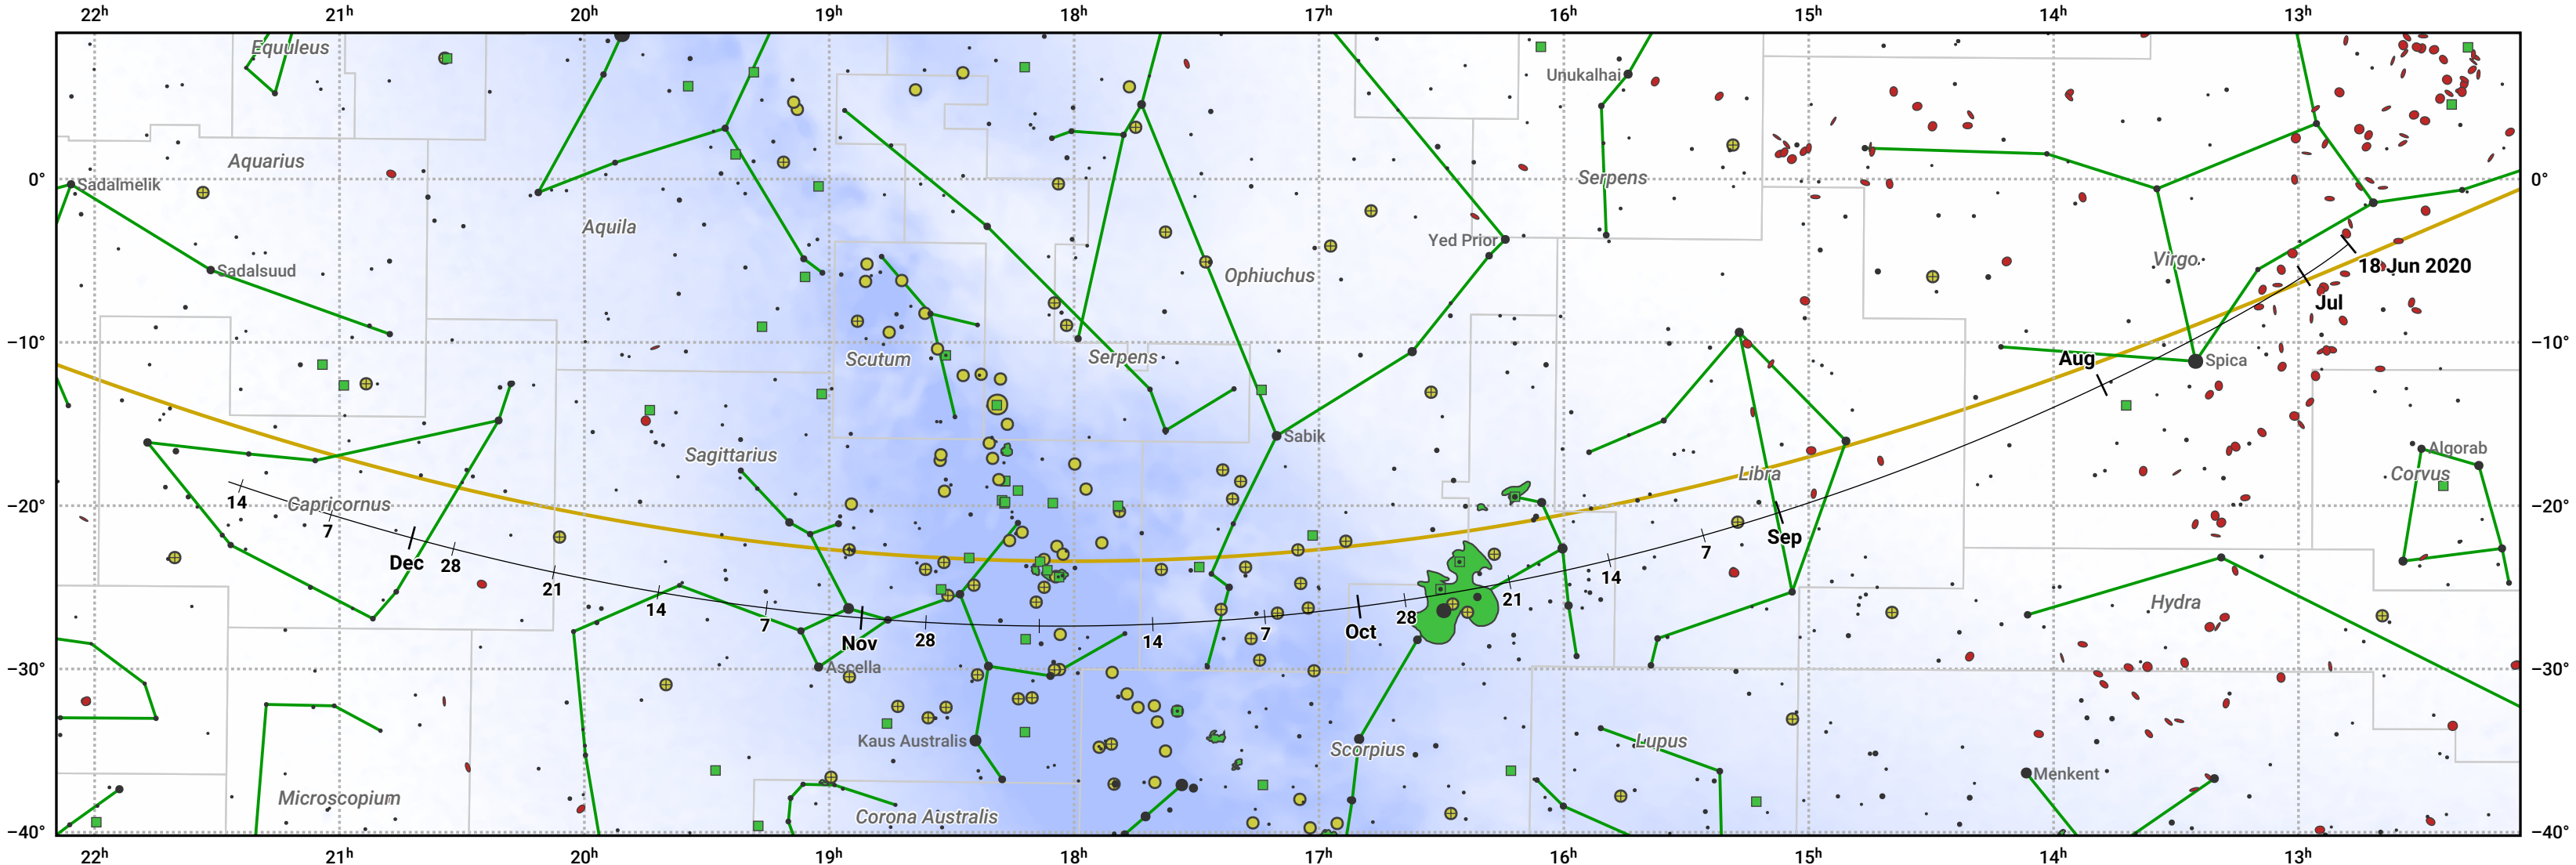

The path of 88P/Howell starting on 18 Jun 2020

© Dominic Ford 2011–2024. Date markers placed at midnight UTC. Downloaded from <https://in-the-sky.org>

Magnitude scale: ● 6.0 ● 5.0 ● 4.0 ● 3.0 ● 2.0 ● 1.0 ● 0.0

— Ecliptic Plane

● Galaxy ● Bright nebula ● Open cluster ● Globular cluster

Date	Mag
2020 Jul 1	9.7
2020 Aug 5	9.0
2020 Sep 1	8.6
2020 Nov 1	9.1
2020 Nov 28	10.0