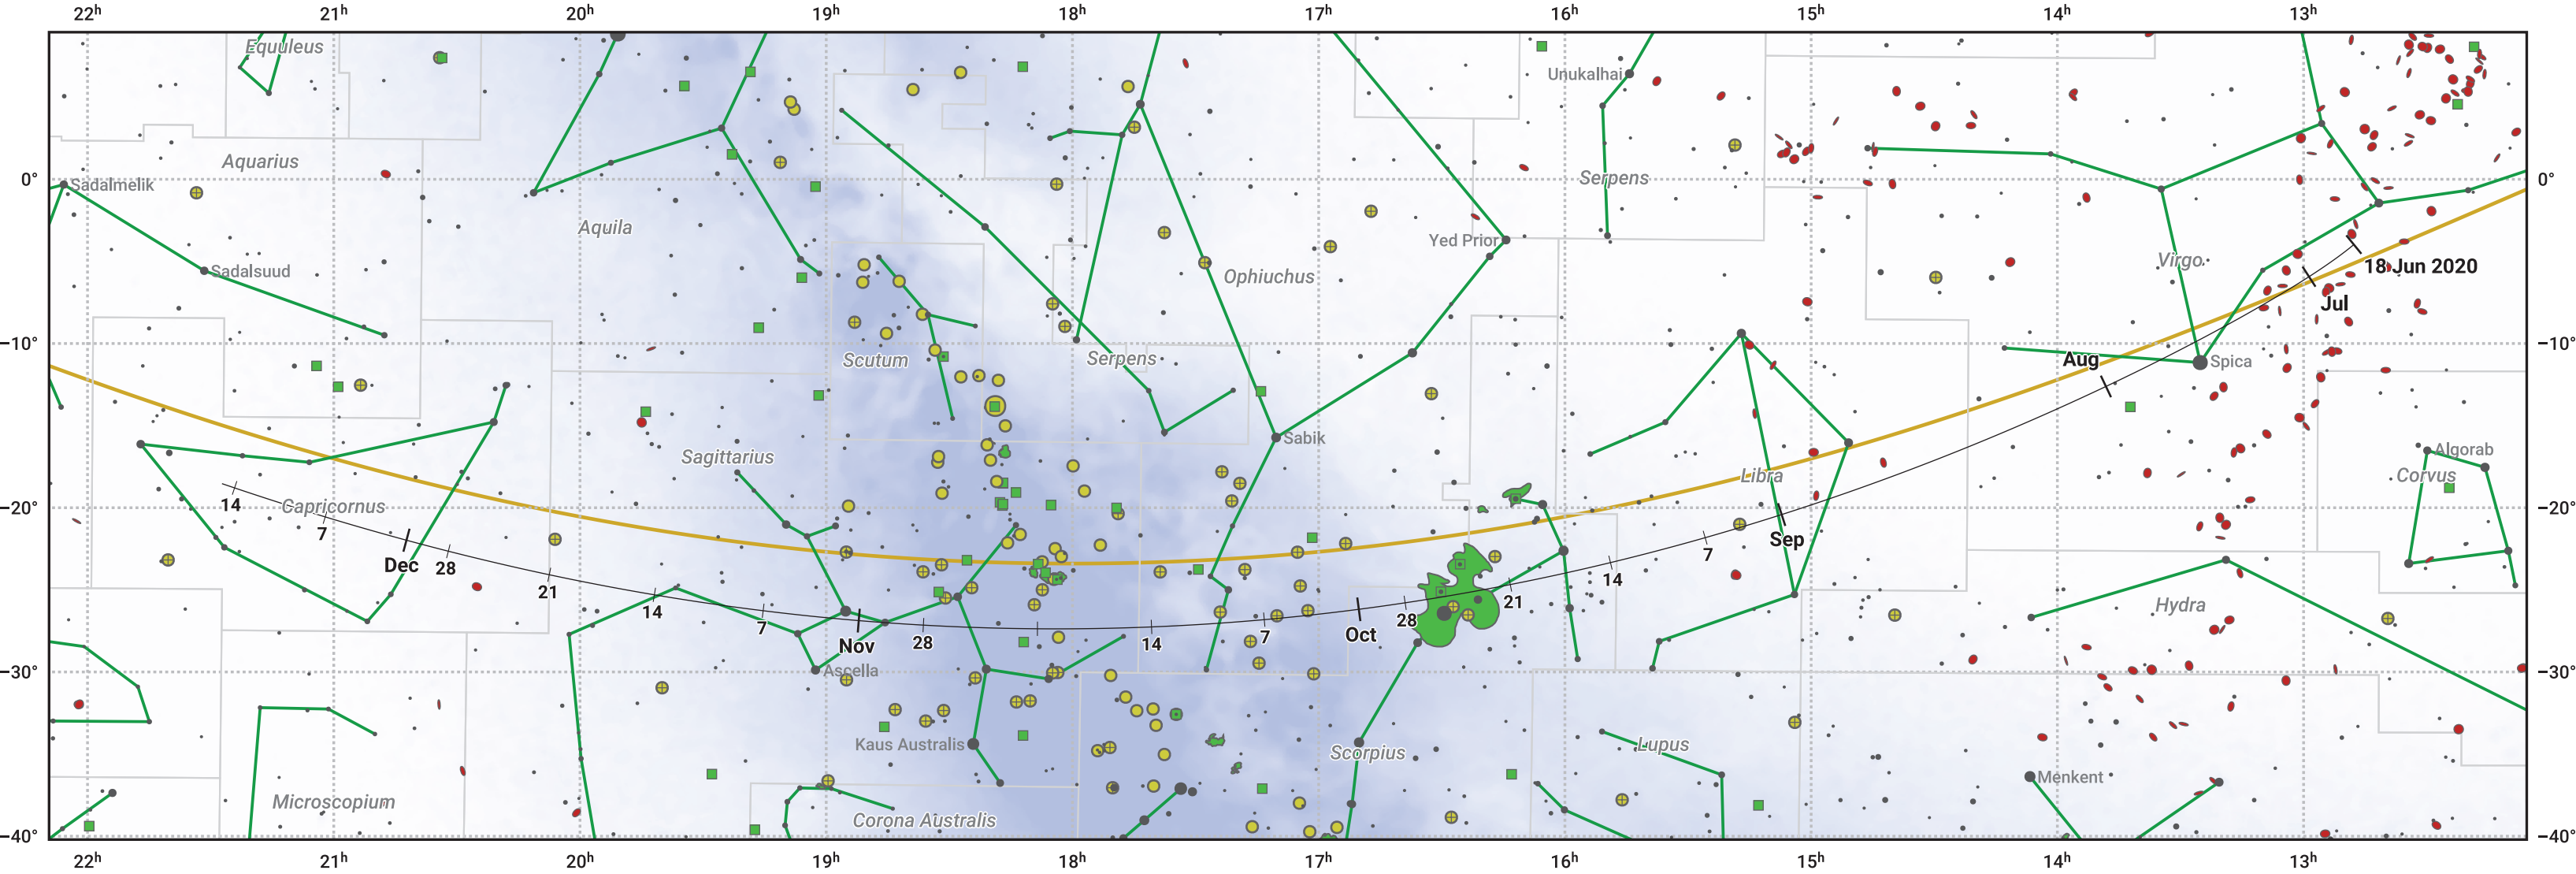

# The path of 88P/Howell starting on 18 Jun 2020

© Dominic Ford 2011–2024. Date markers placed at midnight UTC. Downloaded from <https://in-the-sky.org>

Magnitude scale: ● 6.0 ● 5.0 ● 4.0 ● 3.0 ● 2.0 ● 1.0 ● 0.0

— Ecliptic Plane

● Galaxy    ■ Bright nebula    ● Open cluster    ⊕ Globular cluster

Date	Mag
2020 Jul 1	9.7
2020 Aug 5	9.0
2020 Sep 1	8.6
2020 Nov 1	9.1
2020 Nov 28	10.0