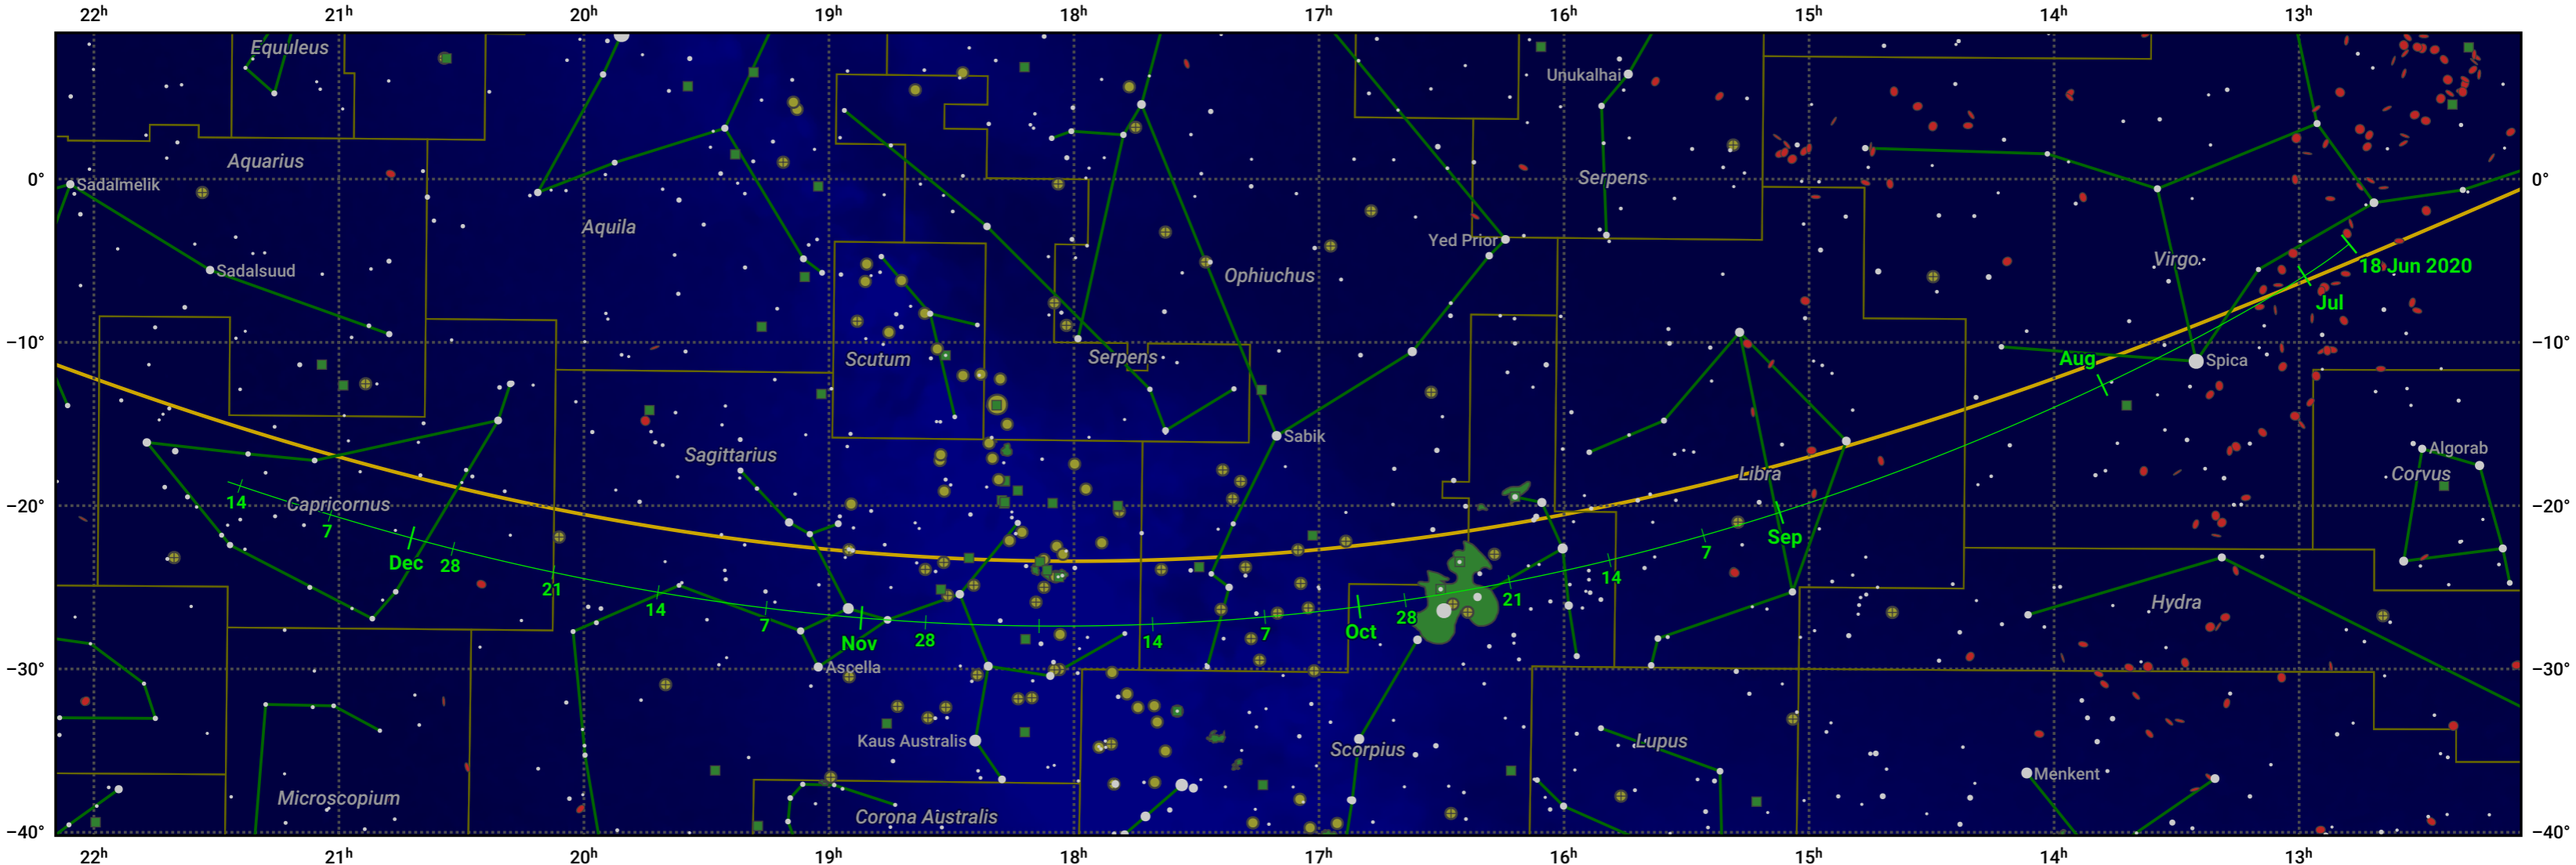

The path of 88P/Howell starting on 18 Jun 2020

© Dominic Ford 2011–2024. Date markers placed at midnight UTC. Downloaded from <https://in-the-sky.org>

Magnitude scale: ● 6.0 ● 5.0 ● 4.0 ● 3.0 ● 2.0 ● 1.0 ● 0.0

— Ecliptic Plane

● Galaxy ■ Bright nebula ● Open cluster ● Globular cluster

Date	Mag
2020 Jul 1	9.7
2020 Aug 5	9.0
2020 Sep 1	8.6
2020 Nov 1	9.1
2020 Nov 28	10.0