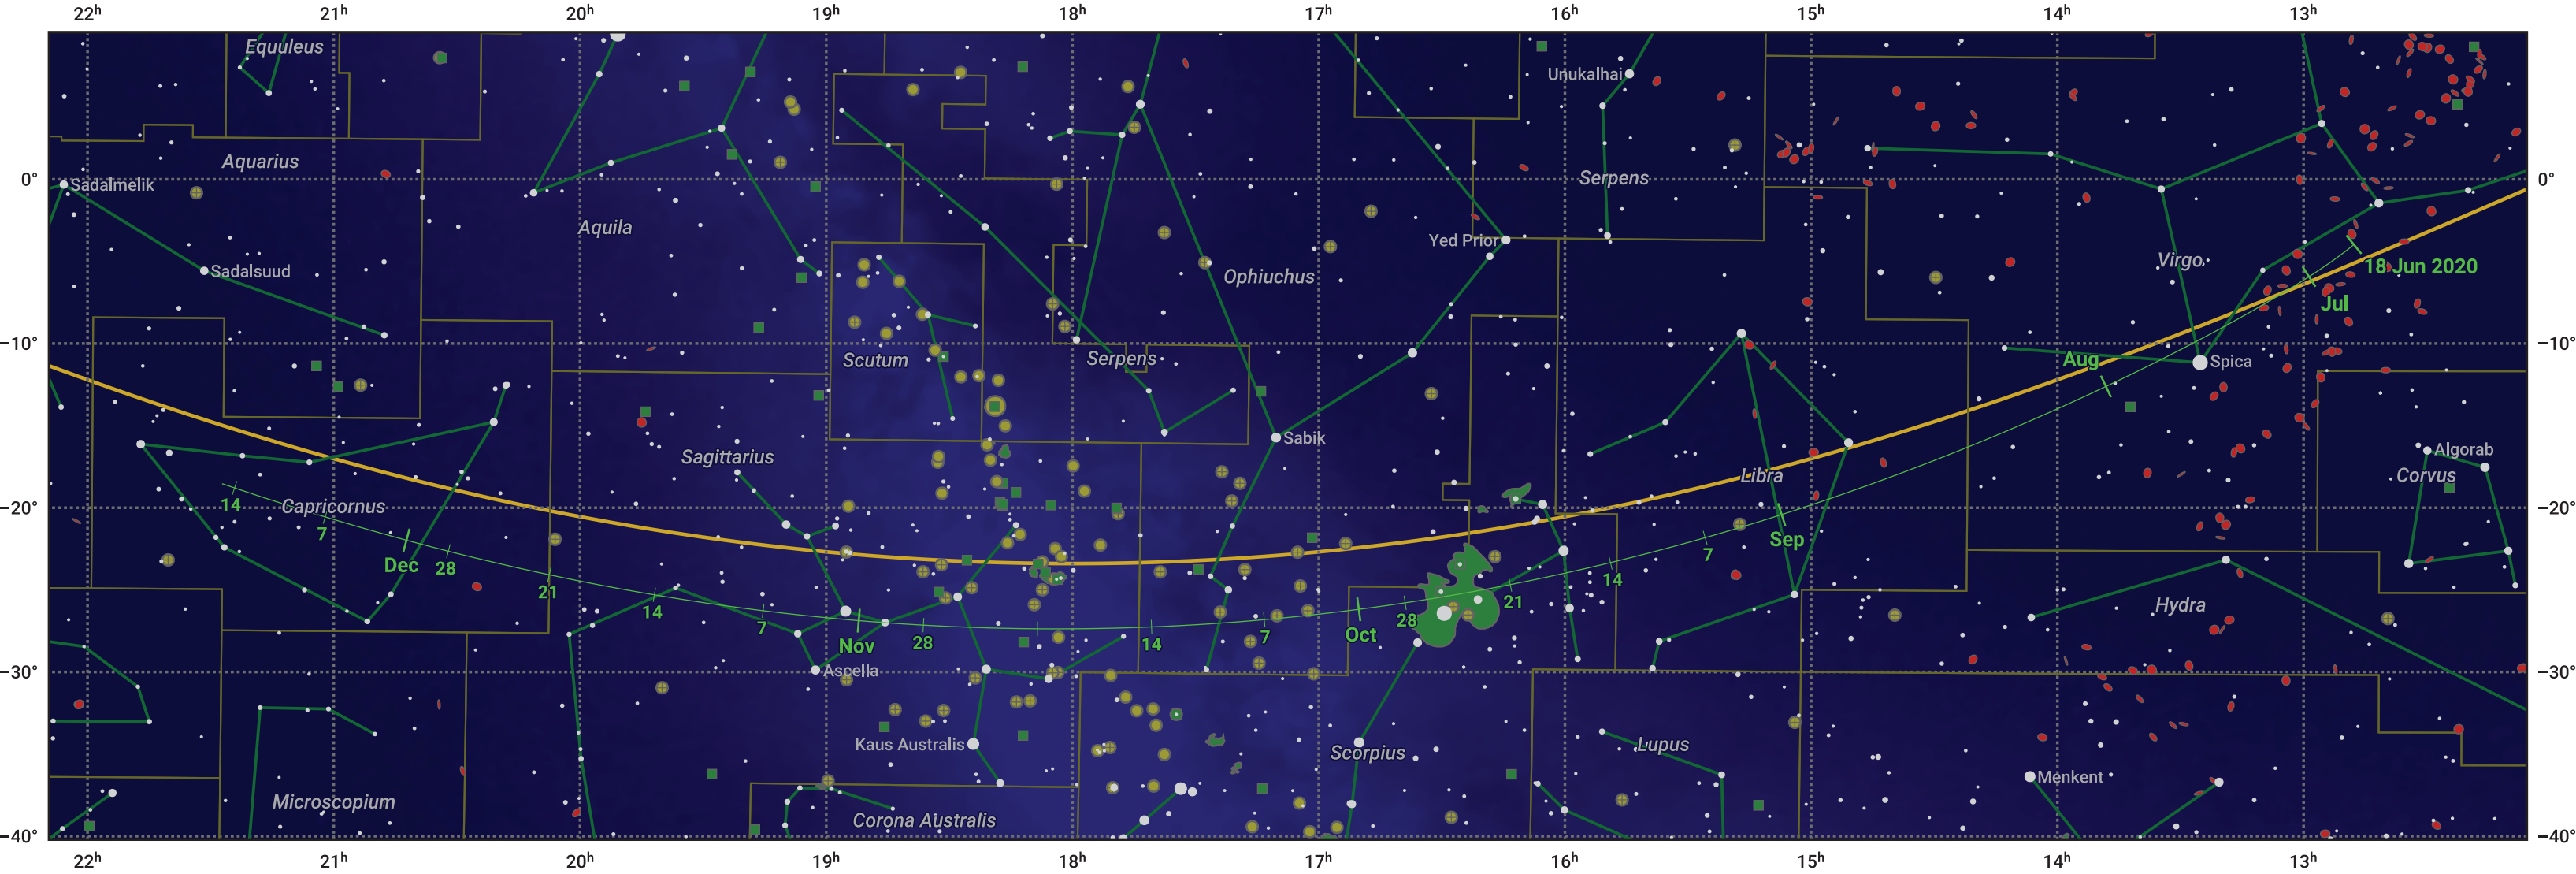

The path of 88P/Howell starting on 18 Jun 2020

© Dominic Ford 2011–2024. Date markers placed at midnight UTC. Downloaded from <https://in-the-sky.org>

Magnitude scale: ● 6.0 ● 5.0 ● 4.0 ● 3.0 ● 2.0 ● 1.0 ● 0.0

— Ecliptic Plane

- Galaxy
- Bright nebula
- Open cluster
- ⊕ Globular cluster

Date	Mag
2020 Jul 1	9.7
2020 Aug 5	9.0
2020 Sep 1	8.6
2020 Nov 1	9.1
2020 Nov 28	10.0