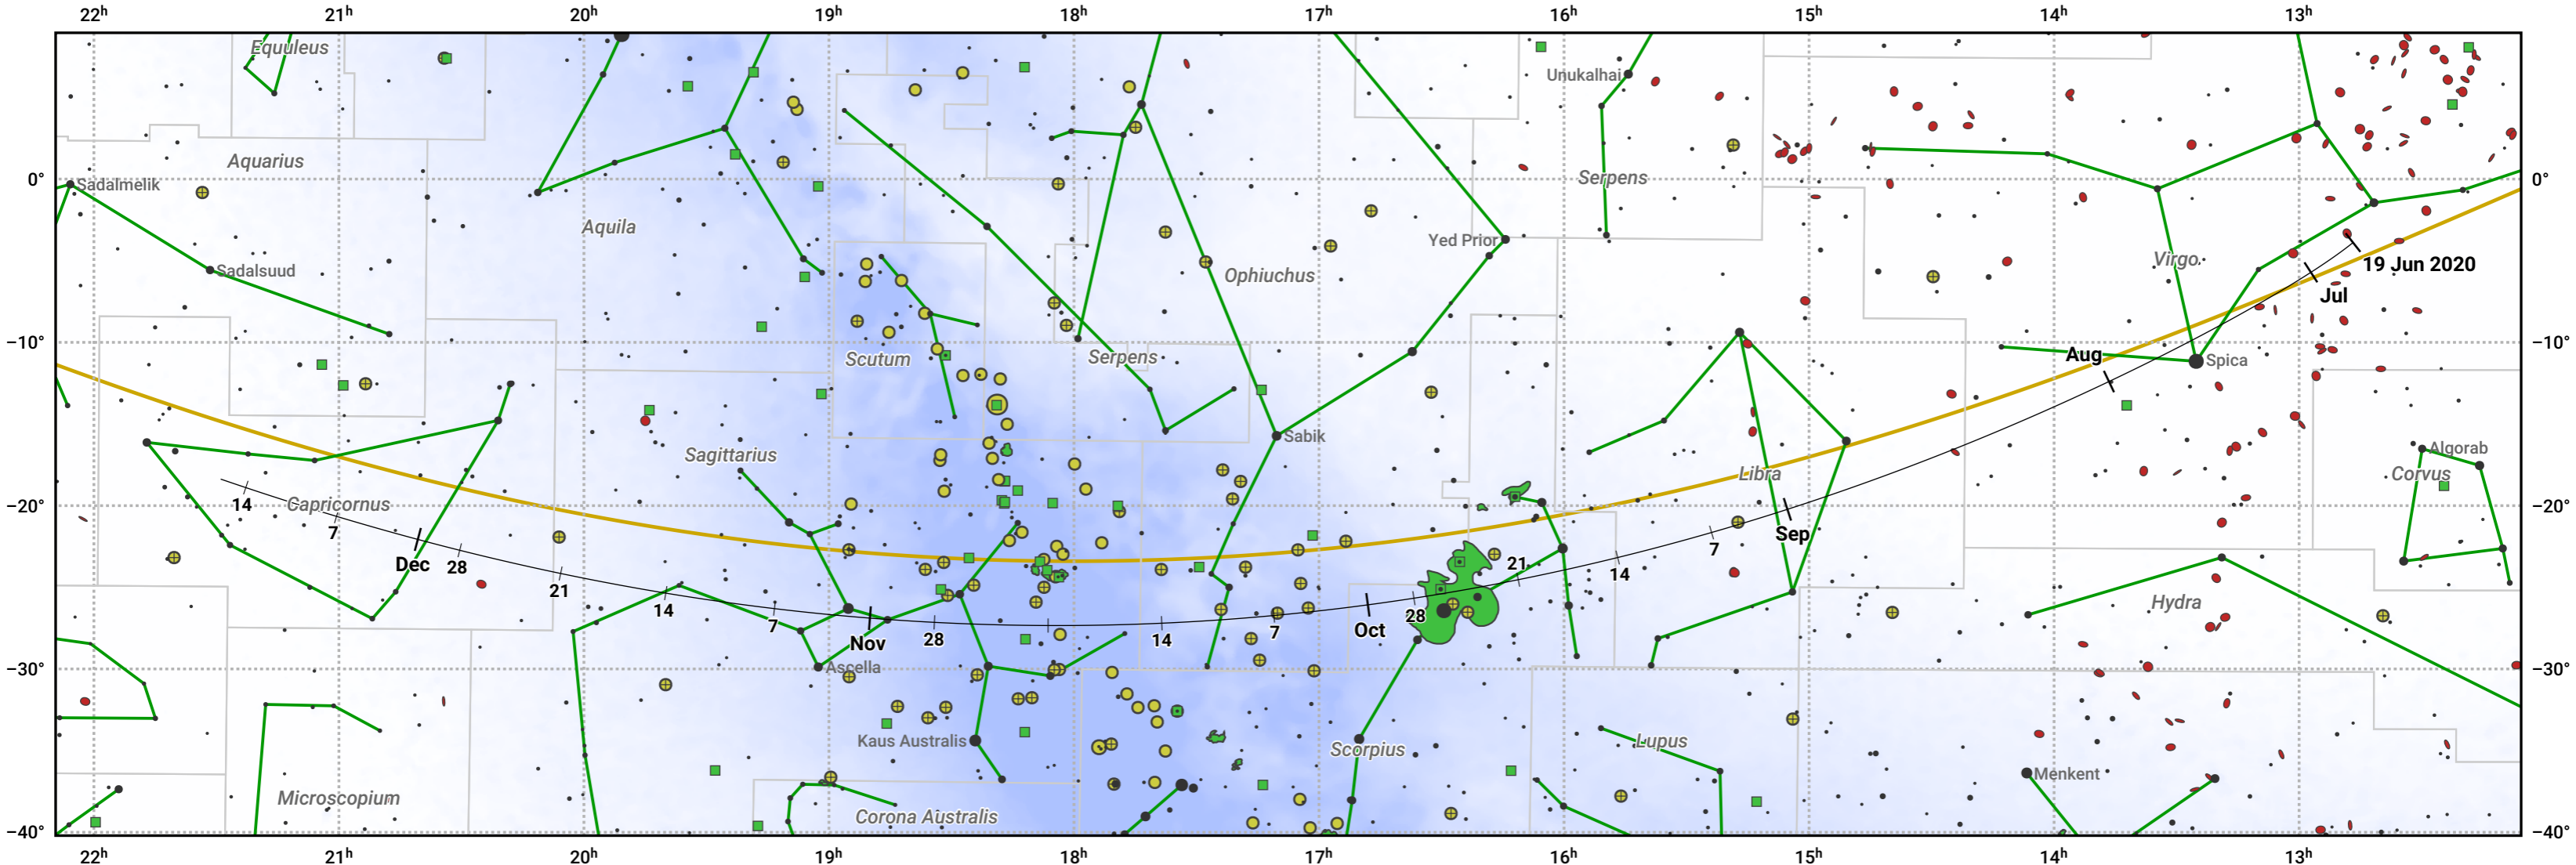

The path of 88P/Howell starting on 19 Jun 2020

© Dominic Ford 2011–2023. Date markers placed at midnight UTC. Downloaded from <https://in-the-sky.org>

Magnitude scale: ● 6.0 ● 5.0 ● 4.0 ● 3.0 ● 2.0 ● 1.0 ● 0.0

— Ecliptic Plane

● Galaxy ■ Bright nebula ● Open cluster ⊕ Globular cluster

Date	Mag
2020 Jul 1	9.7
2020 Aug 6	9.0
2020 Sep 1	8.6
2020 Nov 1	9.1
2020 Nov 29	10.0