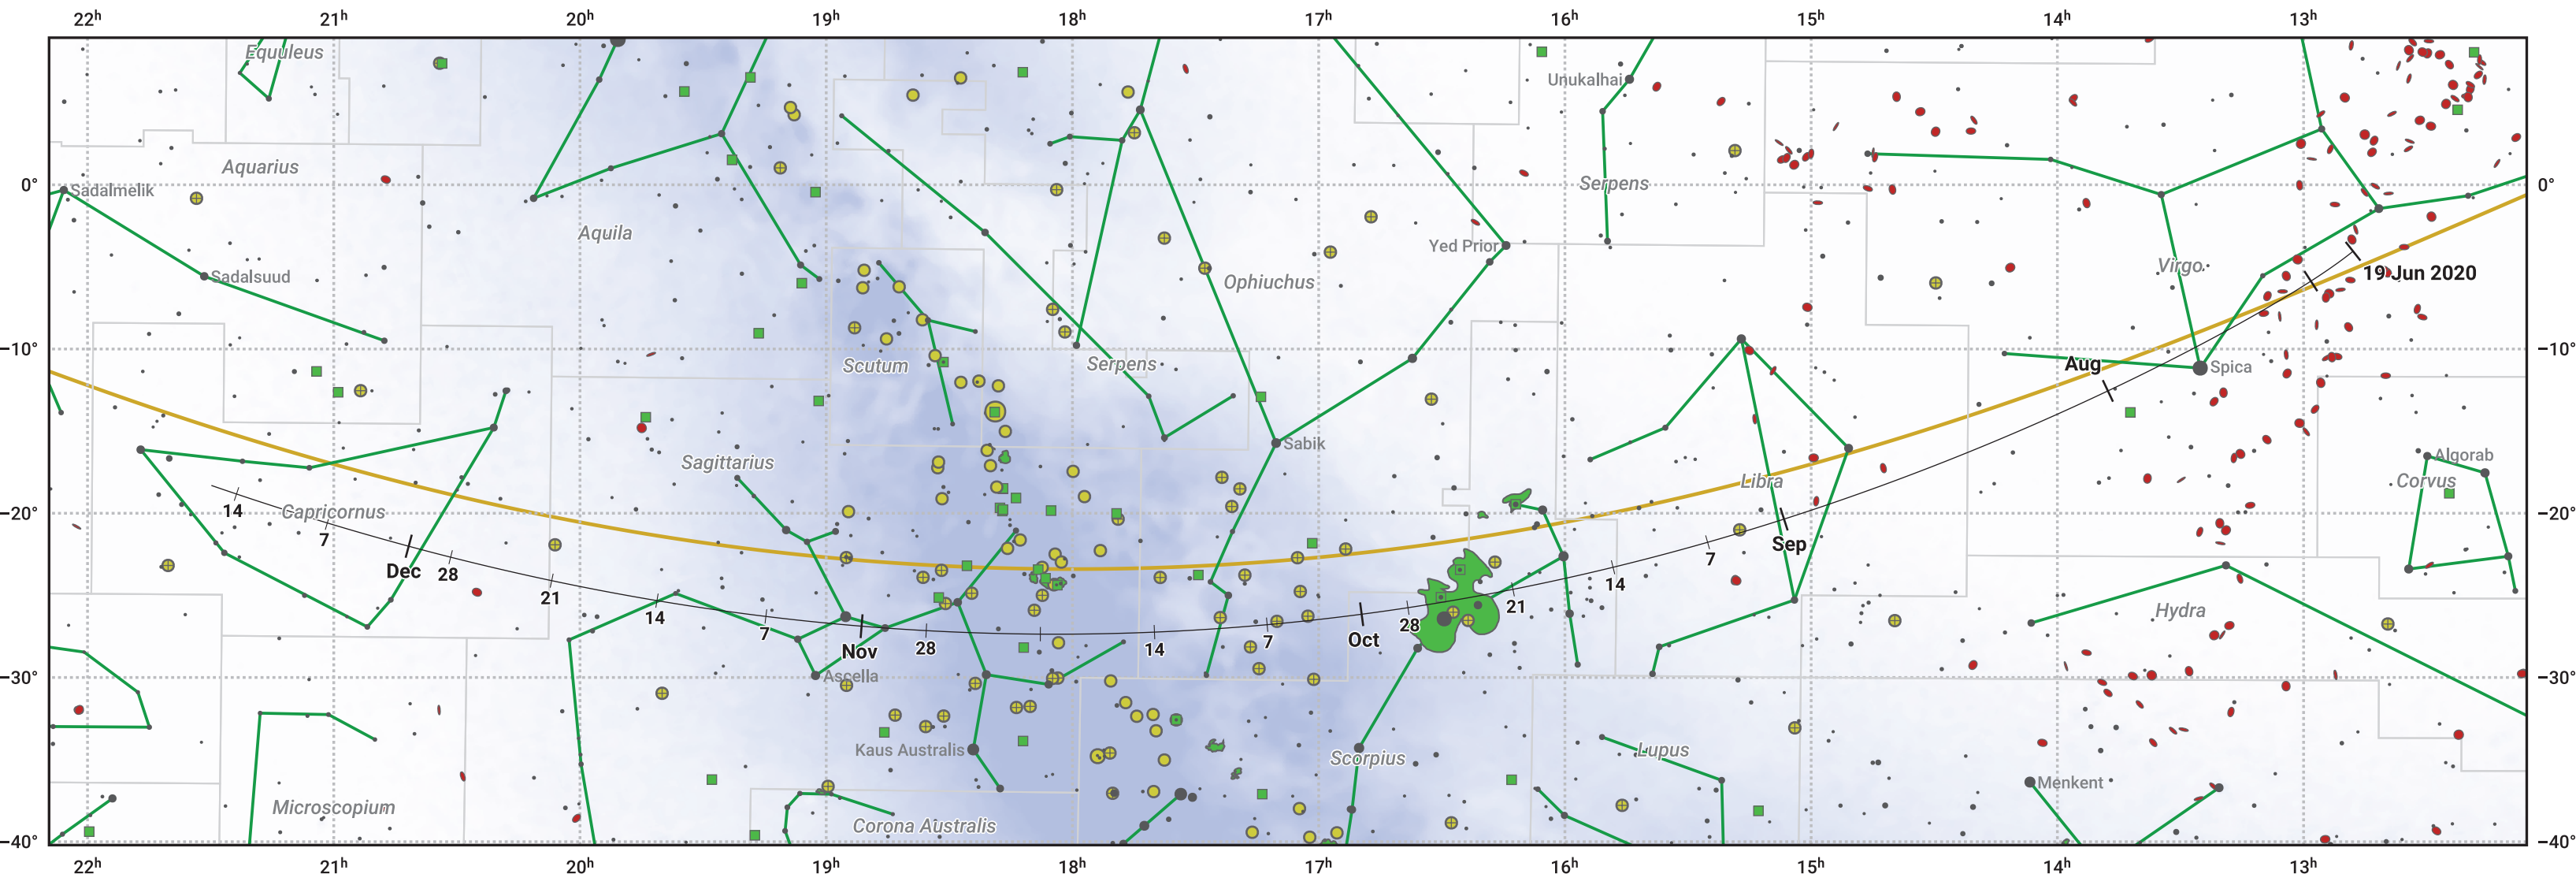

The path of 88P/Howell starting on 19 Jun 2020

© Dominic Ford 2011–2024. Date markers placed at midnight UTC. Downloaded from <https://in-the-sky.org>

Magnitude scale: 6.0 5.0 4.0 3.0 2.0 1.0 0.0

— Ecliptic Plane

● Galaxy
 ■ Bright nebula
 ● Open cluster
 ⊕ Globular cluster

Date	Mag
2020 Jul 1	9.7
2020 Aug 6	9.0
2020 Sep 1	8.6
2020 Nov 1	9.1
2020 Nov 28	10.0