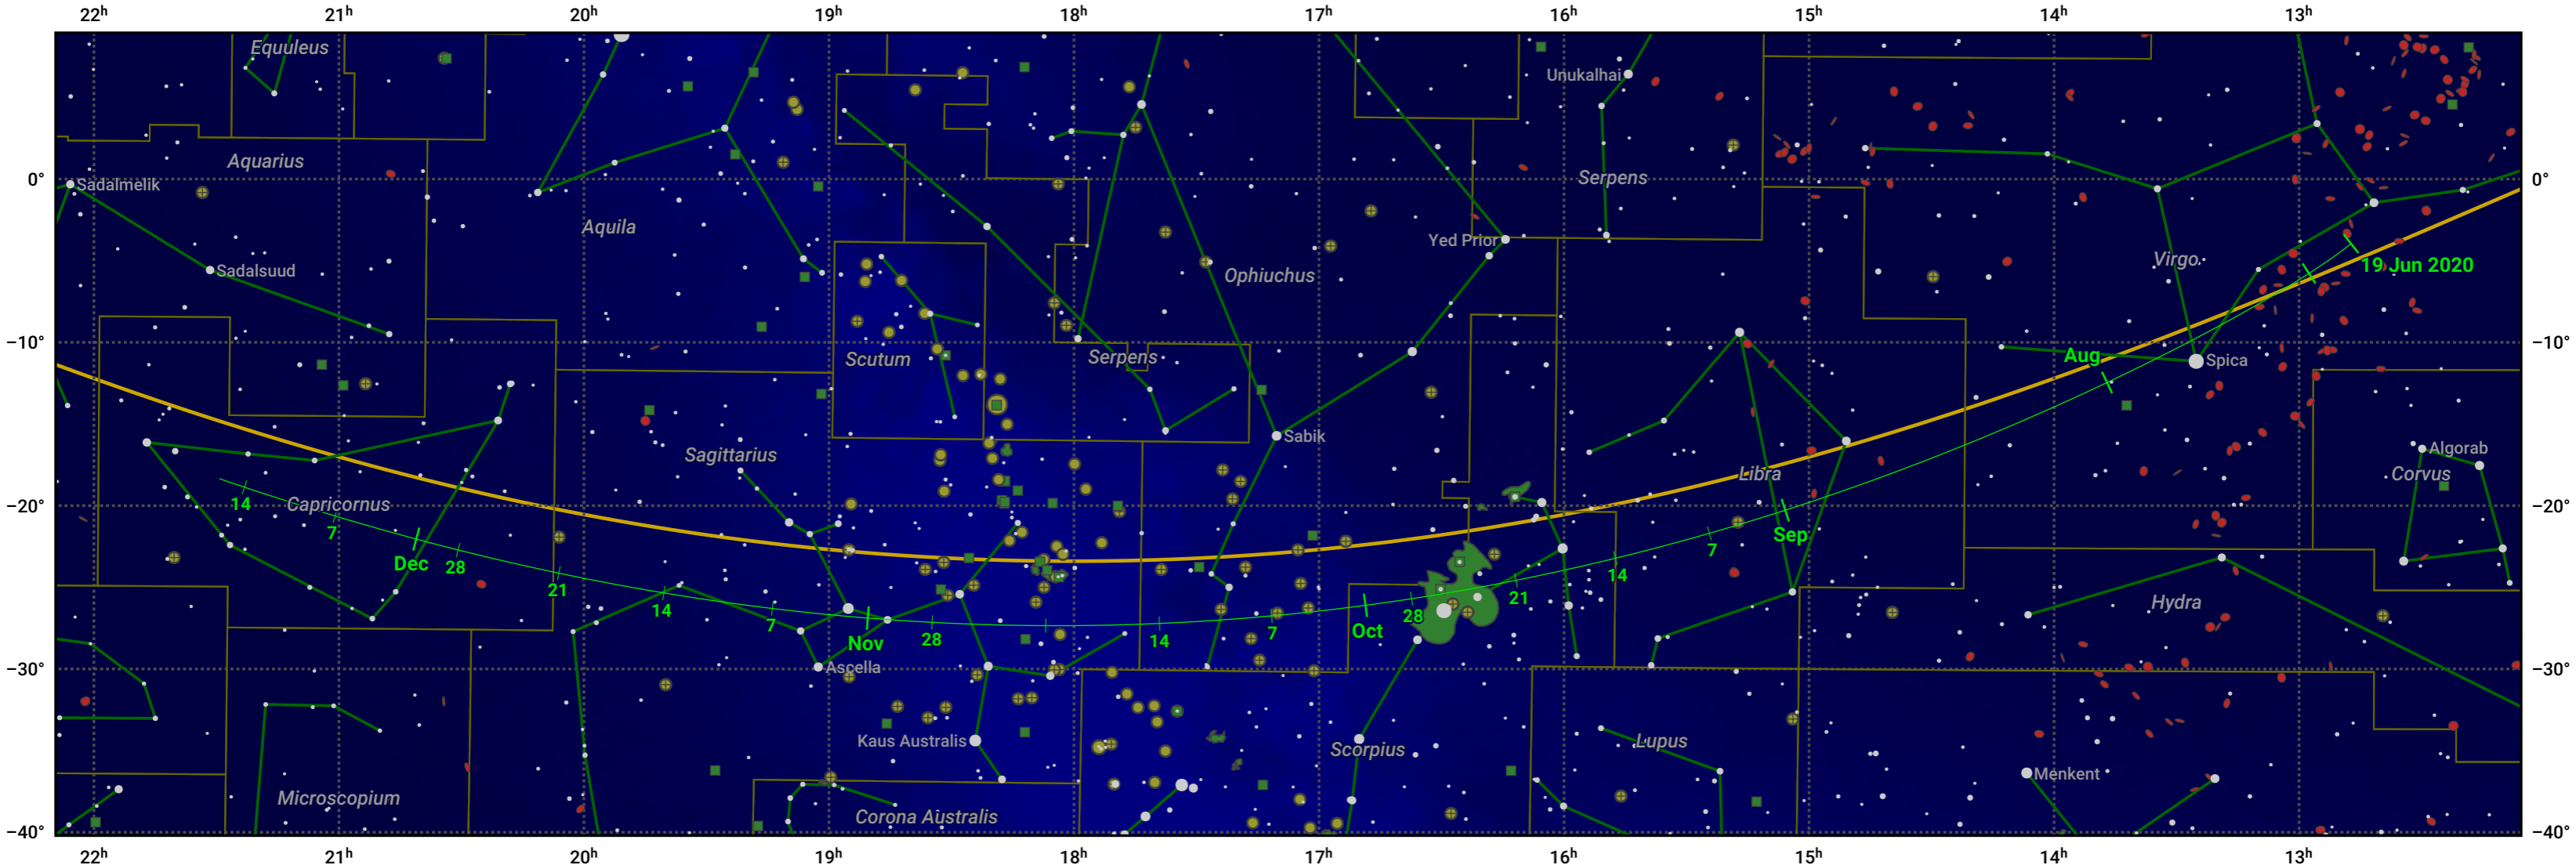

The path of 88P/Howell starting on 19 Jun 2020

© Dominic Ford 2011–2023. Date markers placed at midnight UTC. Downloaded from <https://in-the-sky.org>

Magnitude scale: ● 6.0 ● 5.0 ● 4.0 ● 3.0 ● 2.0 ● 1.0 ● 0.0

— Ecliptic Plane

● Galaxy ■ Bright nebula ● Open cluster ● Globular cluster

Date	Mag
2020 Jul 1	9.7
2020 Aug 6	9.0
2020 Sep 1	8.6
2020 Nov 1	9.1
2020 Nov 29	10.0