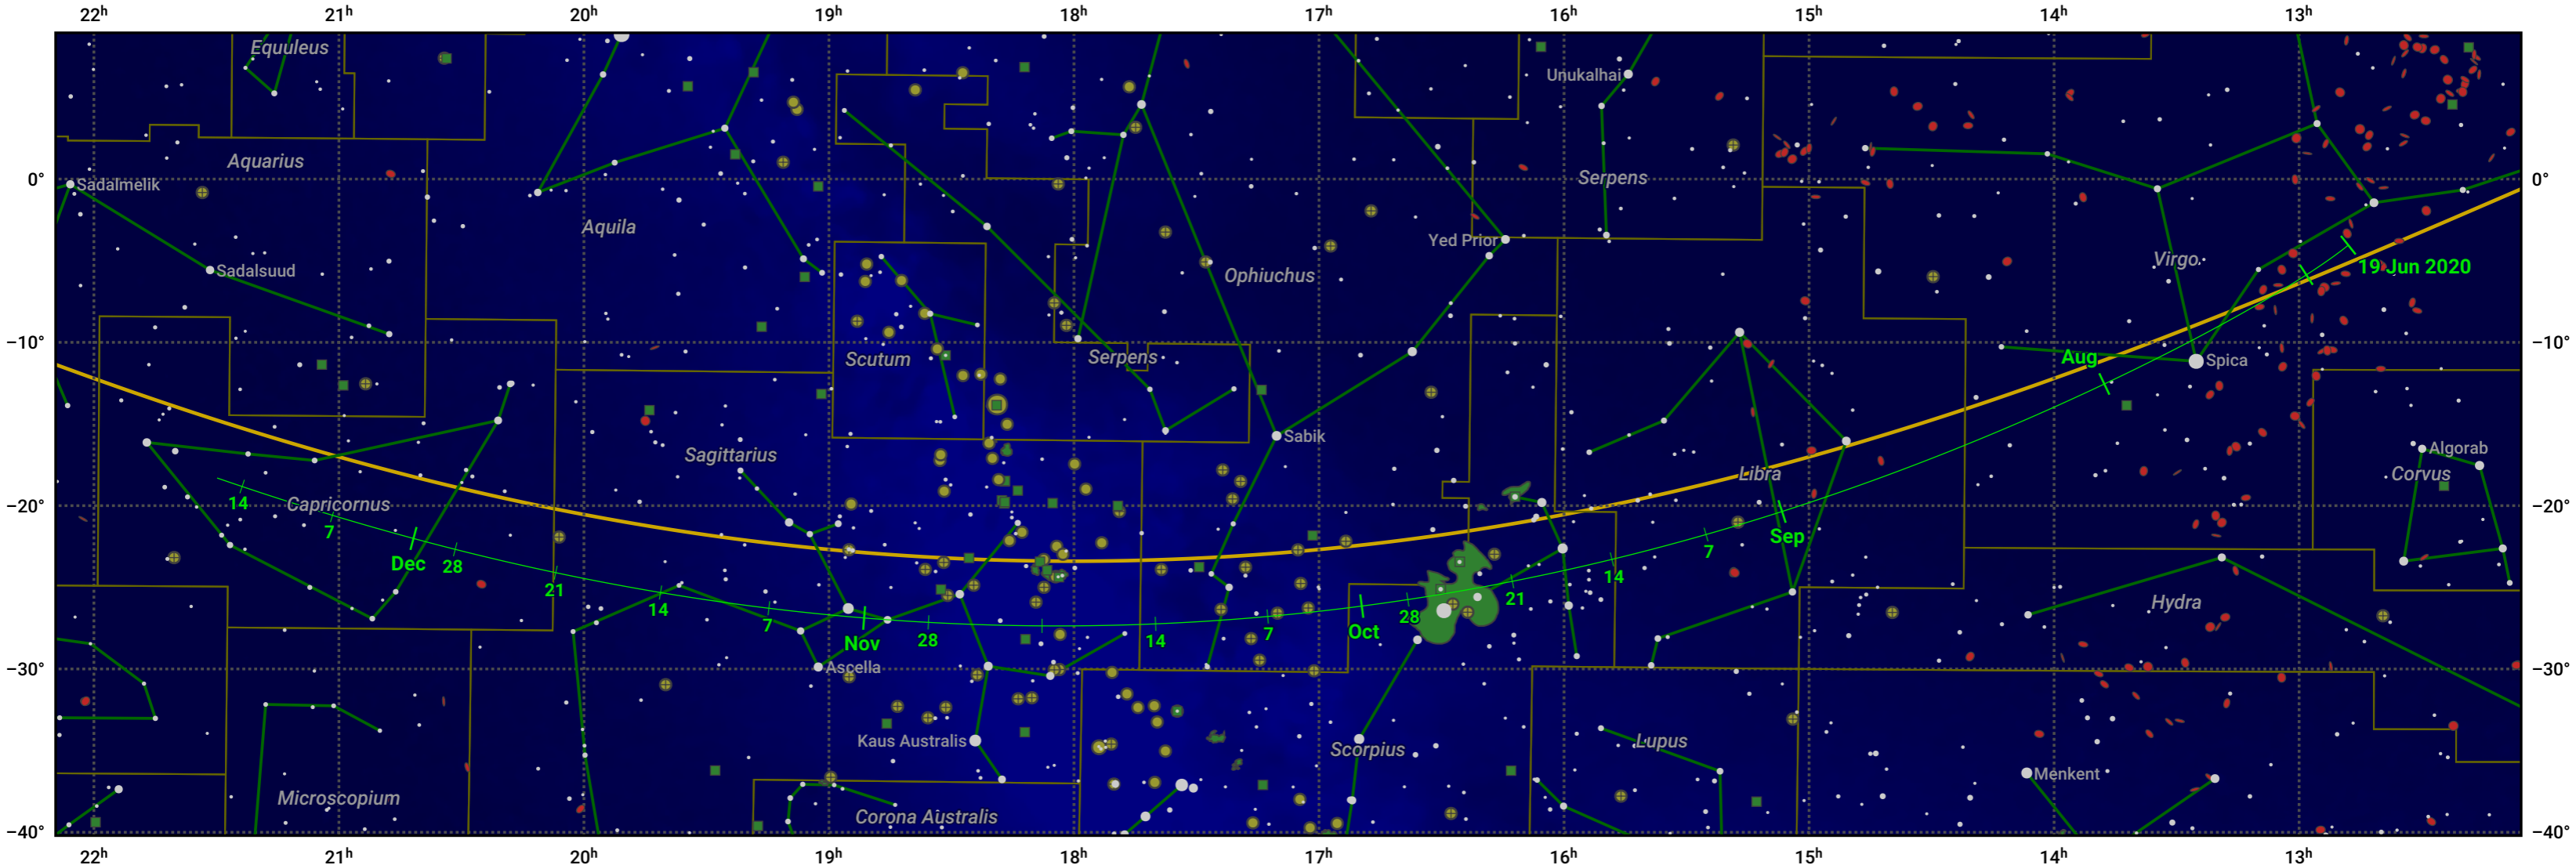

The path of 88P/Howell starting on 19 Jun 2020

© Dominic Ford 2011–2024. Date markers placed at midnight UTC. Downloaded from <https://in-the-sky.org>

Magnitude scale: ● 6.0 ● 5.0 ● 4.0 ● 3.0 ● 2.0 ● 1.0 ● 0.0

— Ecliptic Plane

● Galaxy ■ Bright nebula ● Open cluster ● Globular cluster

Date	Mag
2020 Jul 1	9.7
2020 Aug 6	9.0
2020 Sep 1	8.6
2020 Nov 1	9.1
2020 Nov 28	10.0