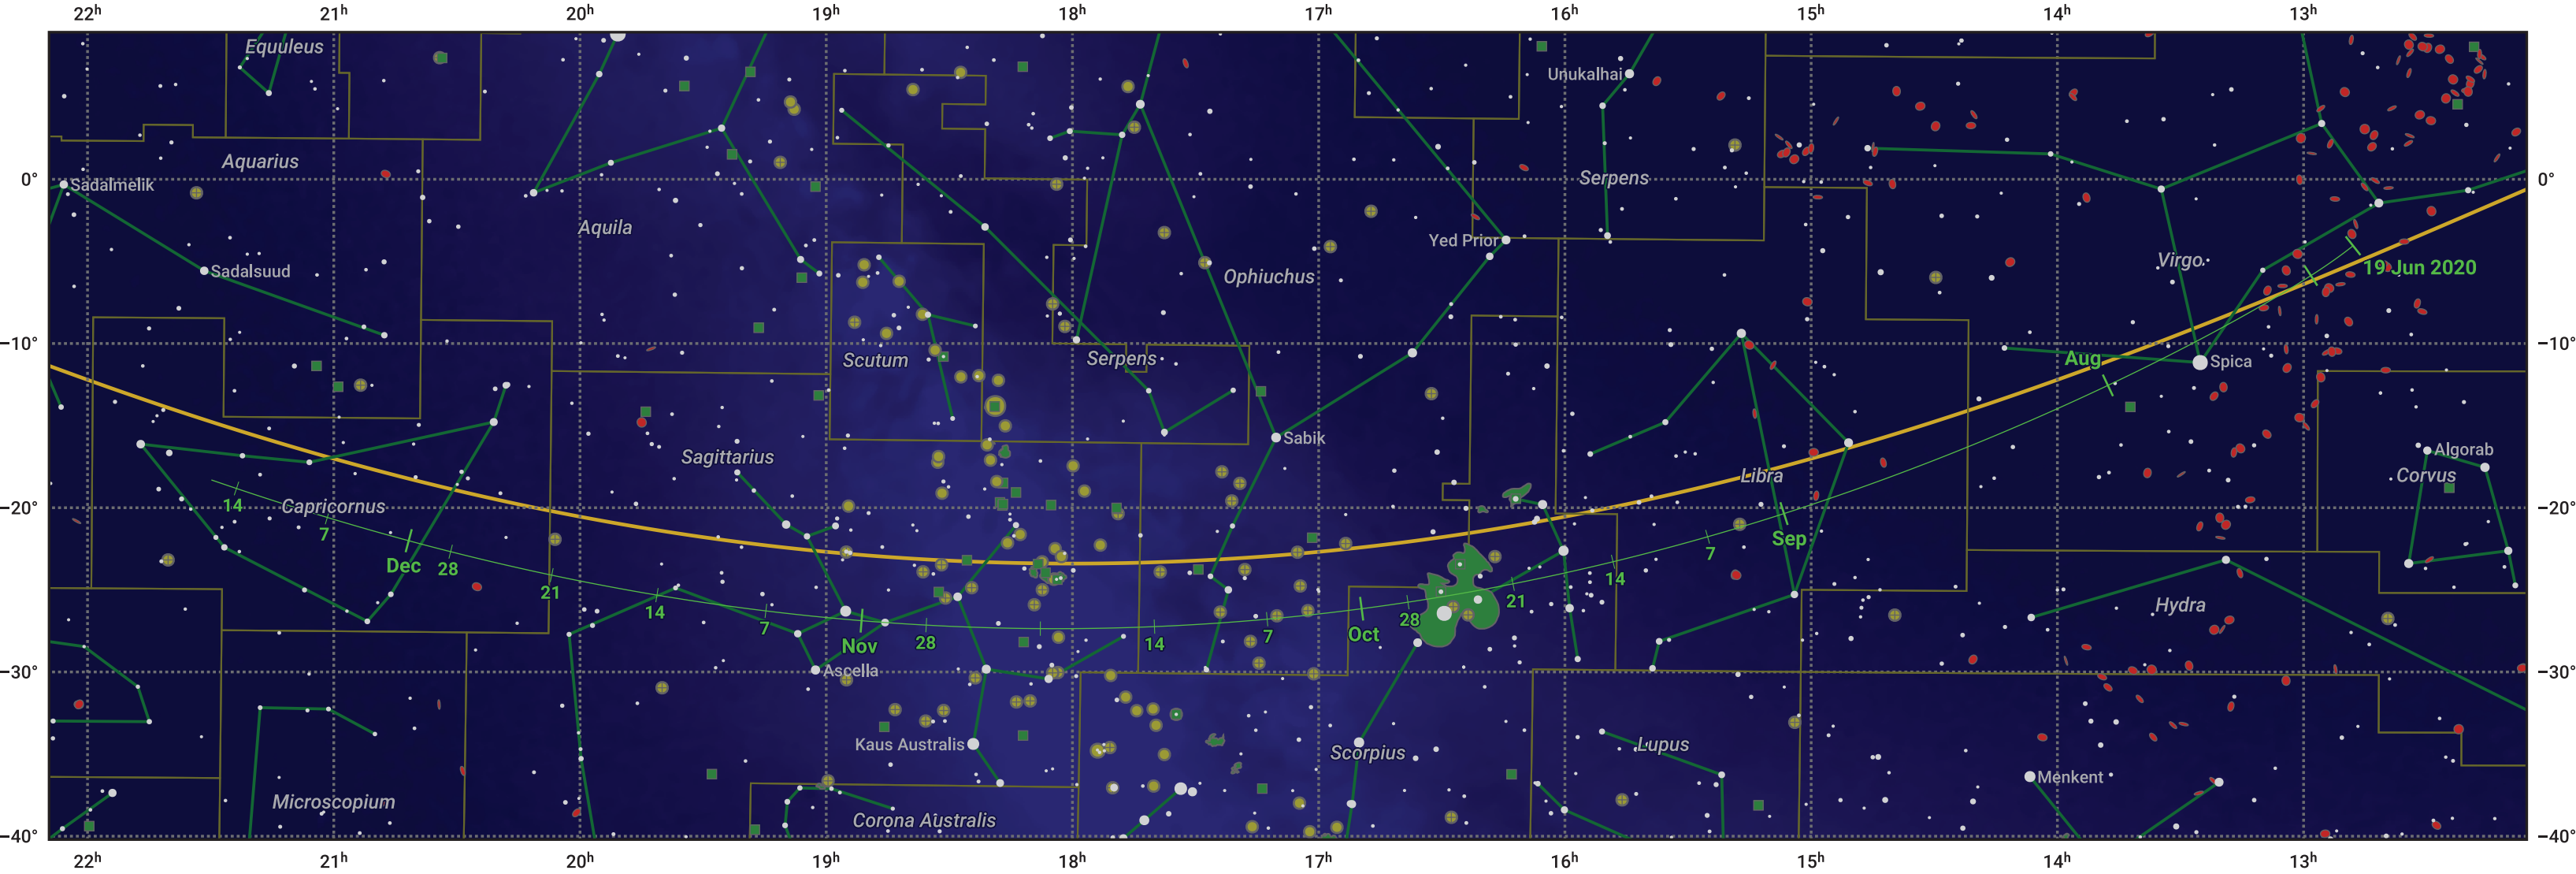

The path of 88P/Howell starting on 19 Jun 2020

© Dominic Ford 2011–2024. Date markers placed at midnight UTC. Downloaded from <https://in-the-sky.org>

Magnitude scale: 6.0 5.0 4.0 3.0 2.0 1.0 0.0

— Ecliptic Plane

- Galaxy
- Bright nebula
- Open cluster
- ⊕ Globular cluster

Date	Mag
2020 Jul 1	9.7
2020 Aug 6	9.0
2020 Sep 1	8.6
2020 Nov 1	9.1
2020 Nov 28	10.0