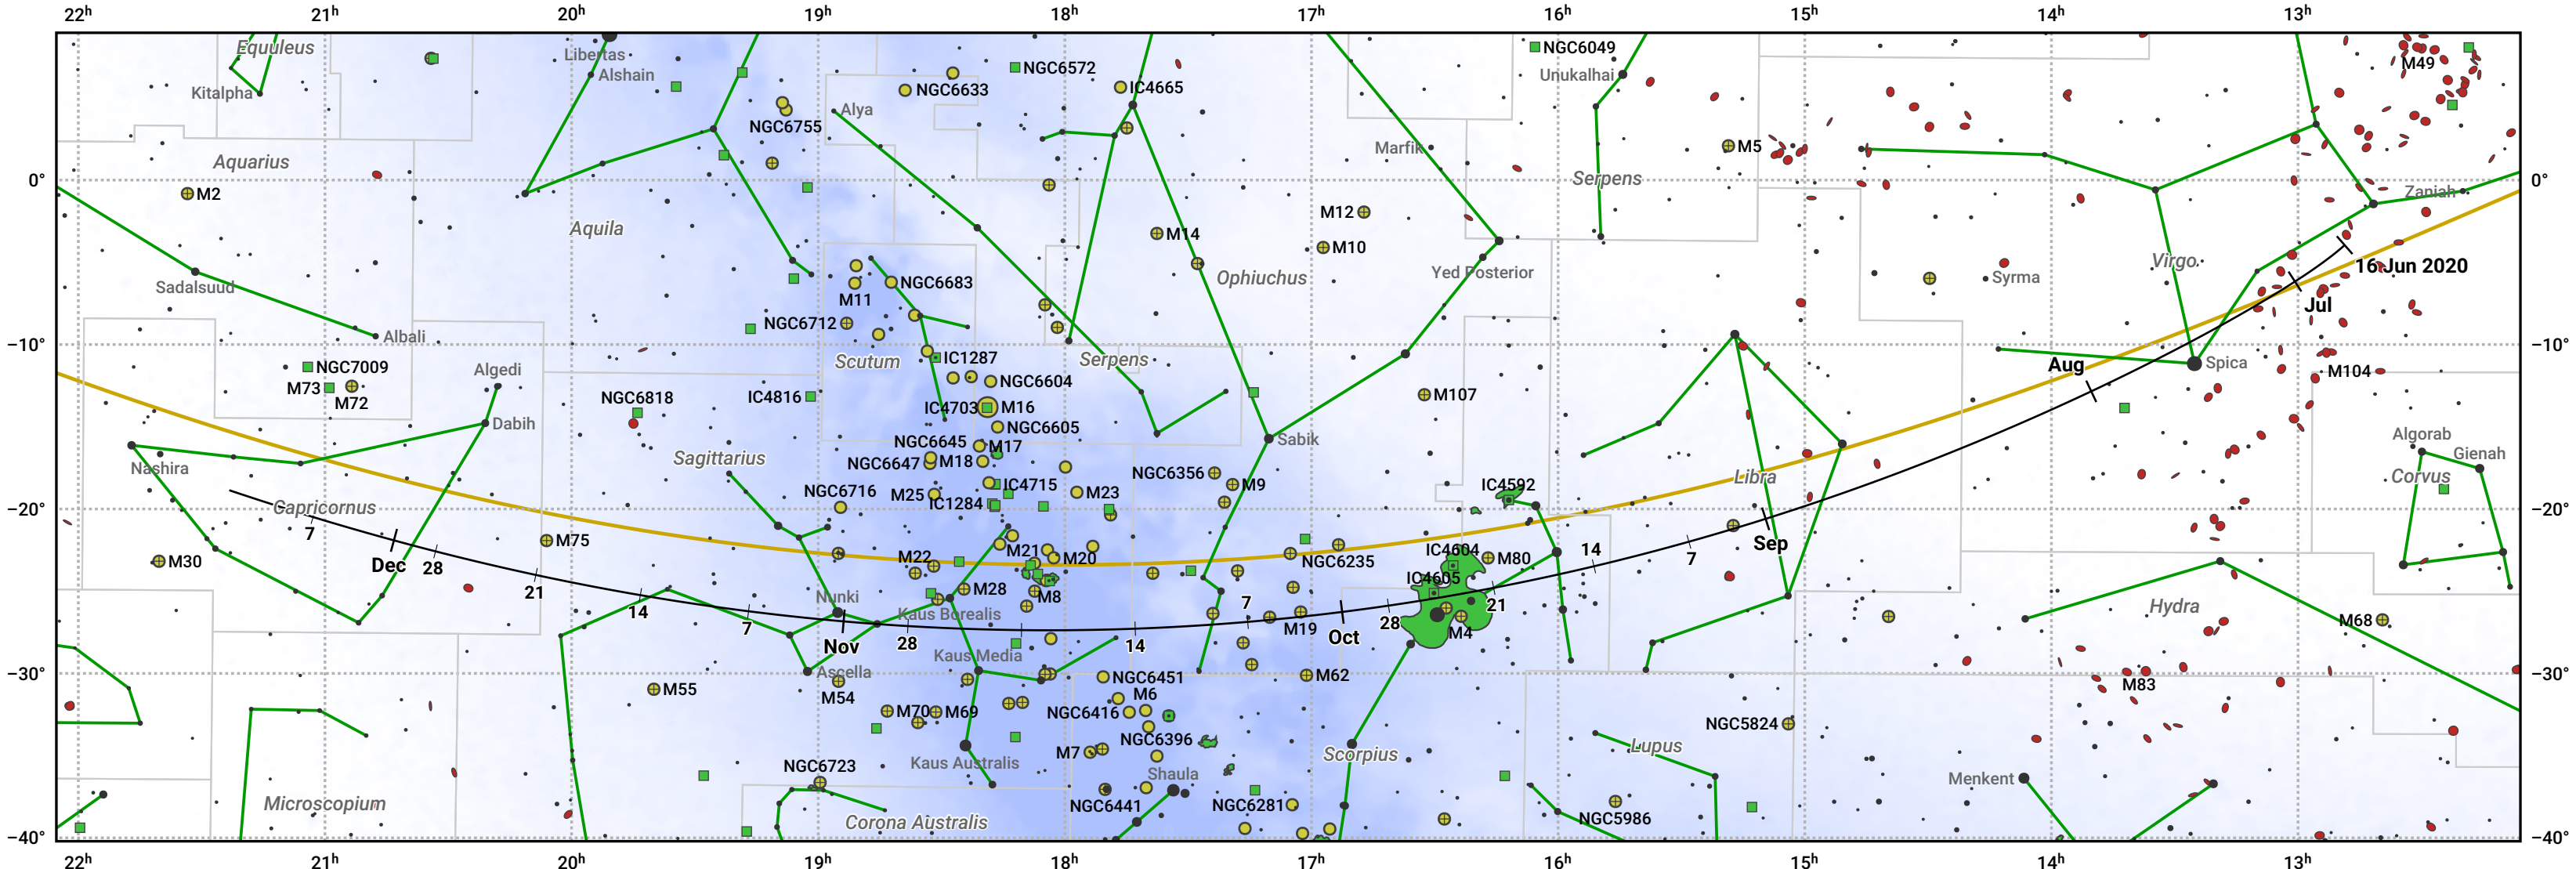

The path of 88P/Howell starting on 16 Jun 2020

© Dominic Ford 2011–2024. Date markers placed at midnight UTC. Downloaded from <https://in-the-sky.org>

Magnitude scale: 6.0 5.0 4.0 3.0 2.0 1.0 0.0

— Ecliptic Plane

● Galaxy ■ Bright nebula ● Open cluster ⊕ Globular cluster

Date	Mag
2020 Jul 1	9.7
2020 Aug 4	9.0
2020 Sep 1	8.6
2020 Nov 1	9.2
2020 Nov 27	10.0