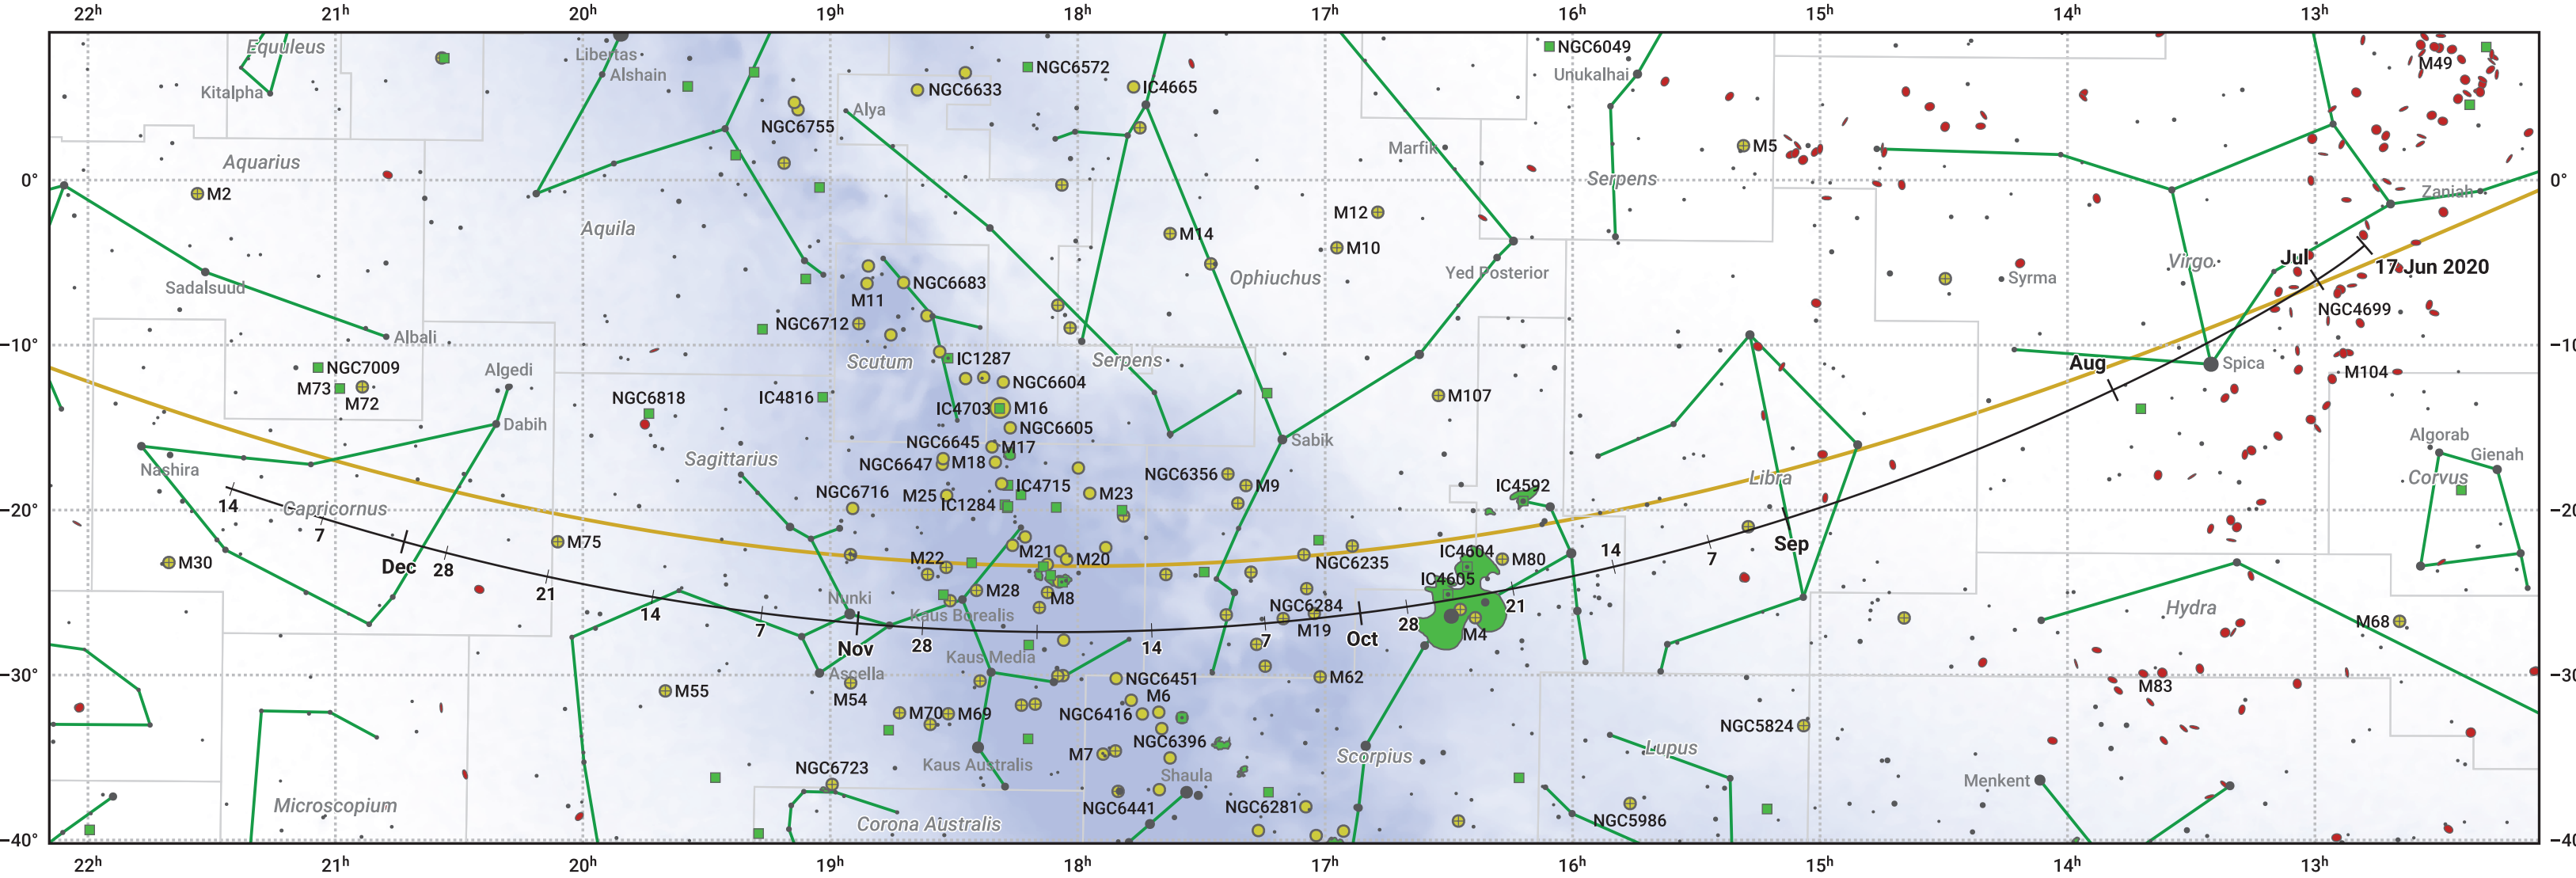

The path of 88P/Howell starting on 17 Jun 2020

© Dominic Ford 2011–2024. Date markers placed at midnight UTC. Downloaded from <https://in-the-sky.org>

Magnitude scale: 6.0 5.0 4.0 3.0 2.0 1.0 0.0

— Ecliptic Plane

Galaxy Bright nebula Open cluster Globular cluster

Date	Mag
2020 Jul 1	9.7
2020 Aug 4	9.0
2020 Sep 1	8.6
2020 Nov 1	9.1
2020 Nov 27	10.0