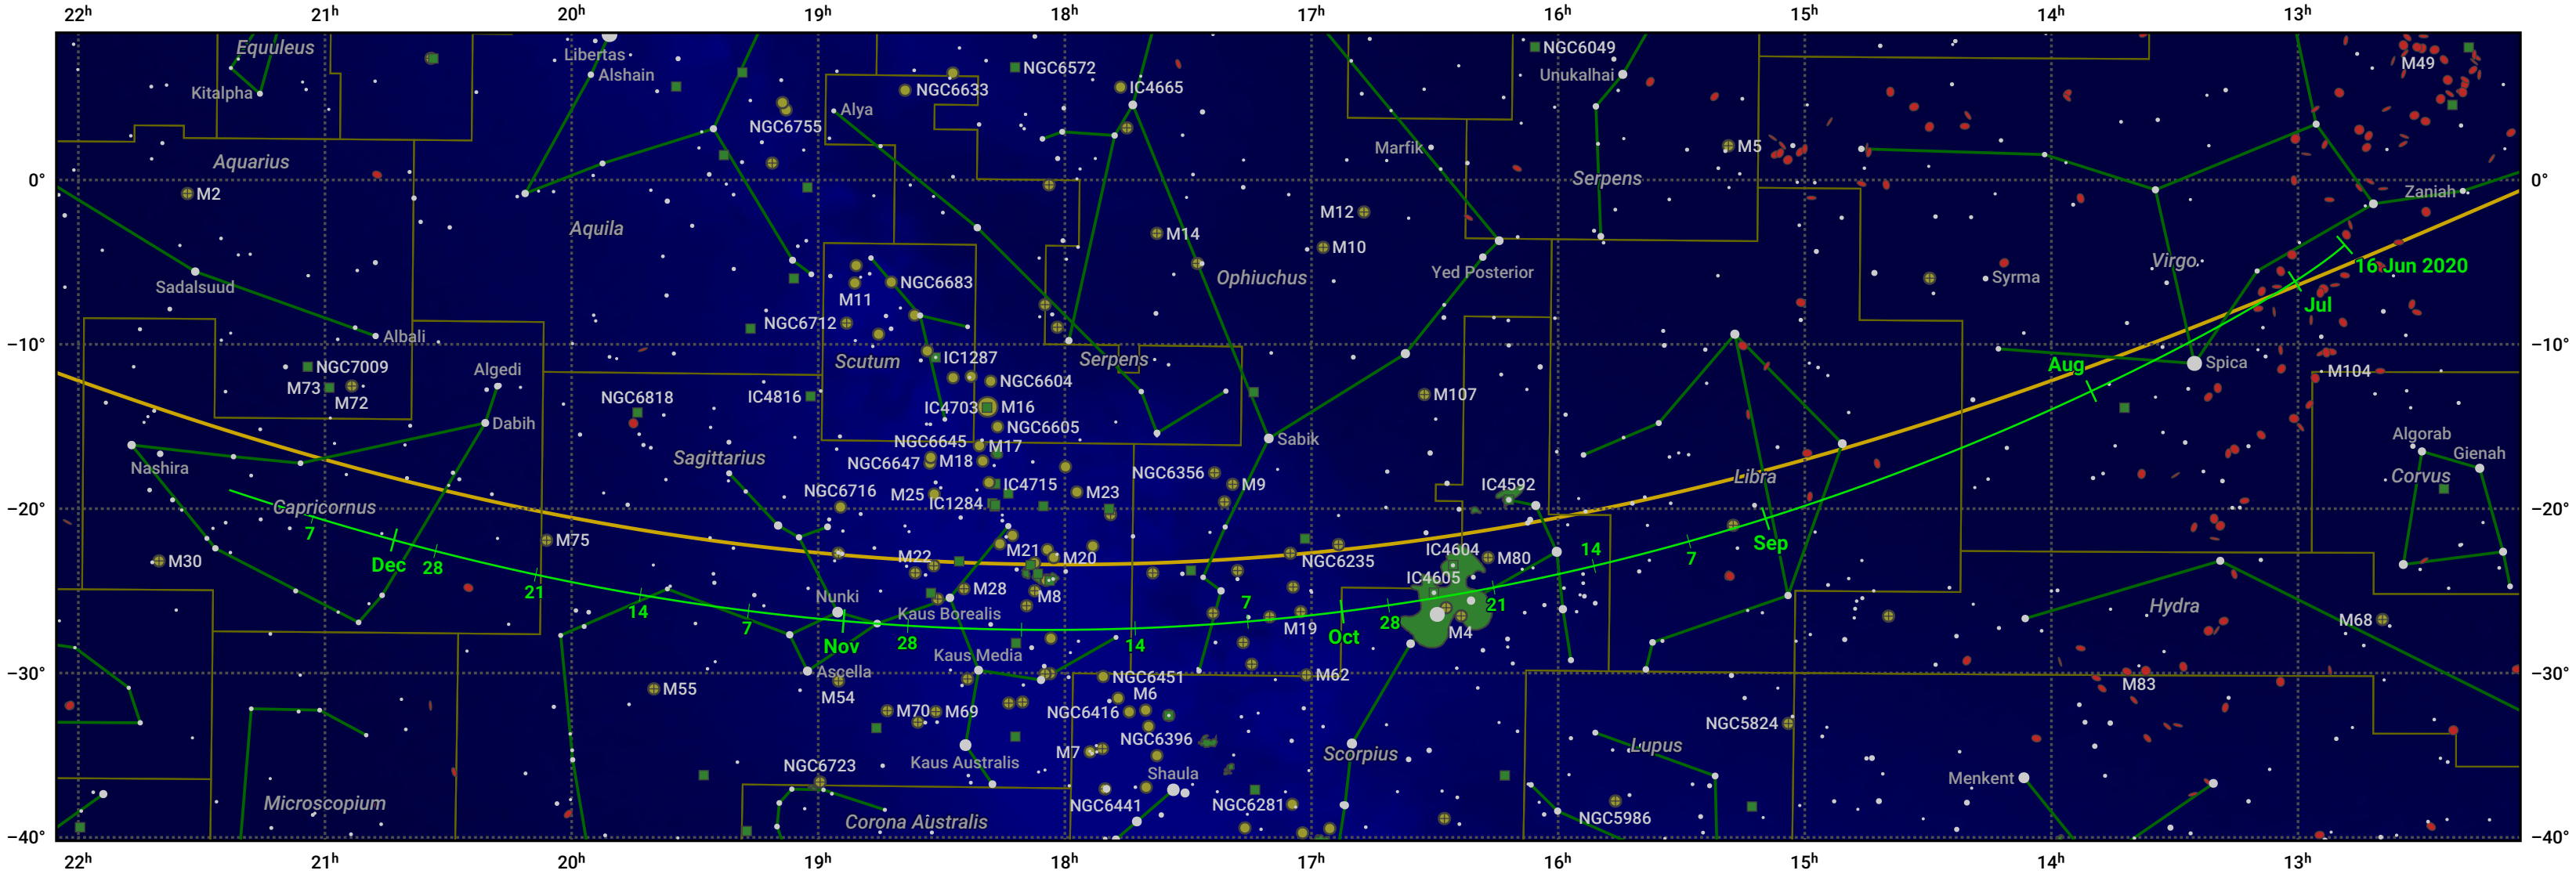

The path of 88P/Howell starting on 16 Jun 2020

© Dominic Ford 2011–2024. Date markers placed at midnight UTC. Downloaded from <https://in-the-sky.org>

Magnitude scale: 6.0 5.0 4.0 3.0 2.0 1.0 0.0

— Ecliptic Plane

Galaxy Bright nebula Open cluster Globular cluster

| Date | Mag |
|-------------|------|
| 2020 Jul 1 | 9.7 |
| 2020 Aug 4 | 9.0 |
| 2020 Sep 1 | 8.6 |
| 2020 Nov 1 | 9.2 |
| 2020 Nov 27 | 10.0 |