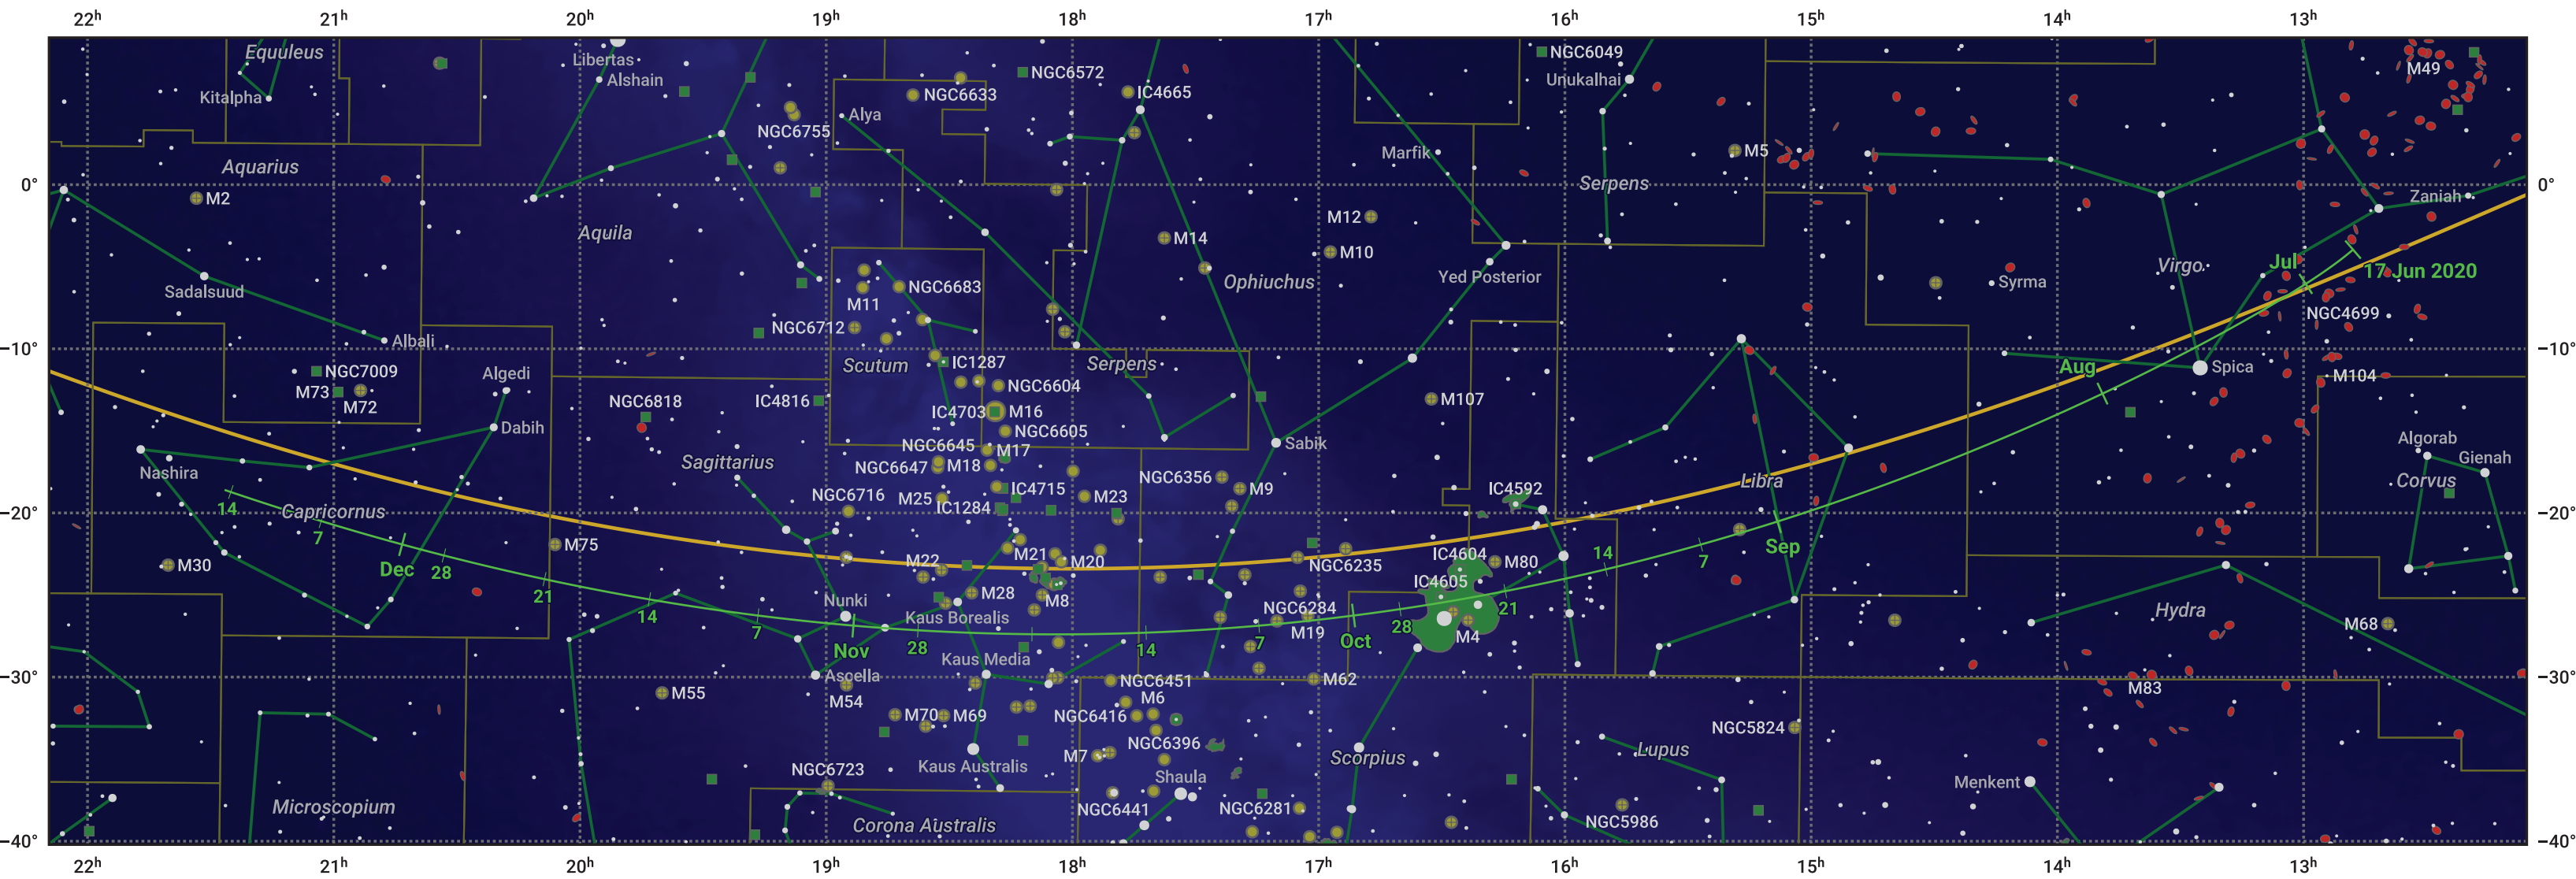

The path of 88P/Howell starting on 17 Jun 2020

© Dominic Ford 2011–2024. Date markers placed at midnight UTC. Downloaded from <https://in-the-sky.org>

Magnitude scale: ● 6.0 ● 5.0 ● 4.0 ● 3.0 ● 2.0 ● 1.0 ● 0.0

— Ecliptic Plane

● Galaxy ● Bright nebula ● Open cluster ● Globular cluster

Date	Mag
2020 Jul 1	9.7
2020 Aug 4	9.0
2020 Sep 1	8.6
2020 Nov 1	9.1
2020 Nov 27	10.0