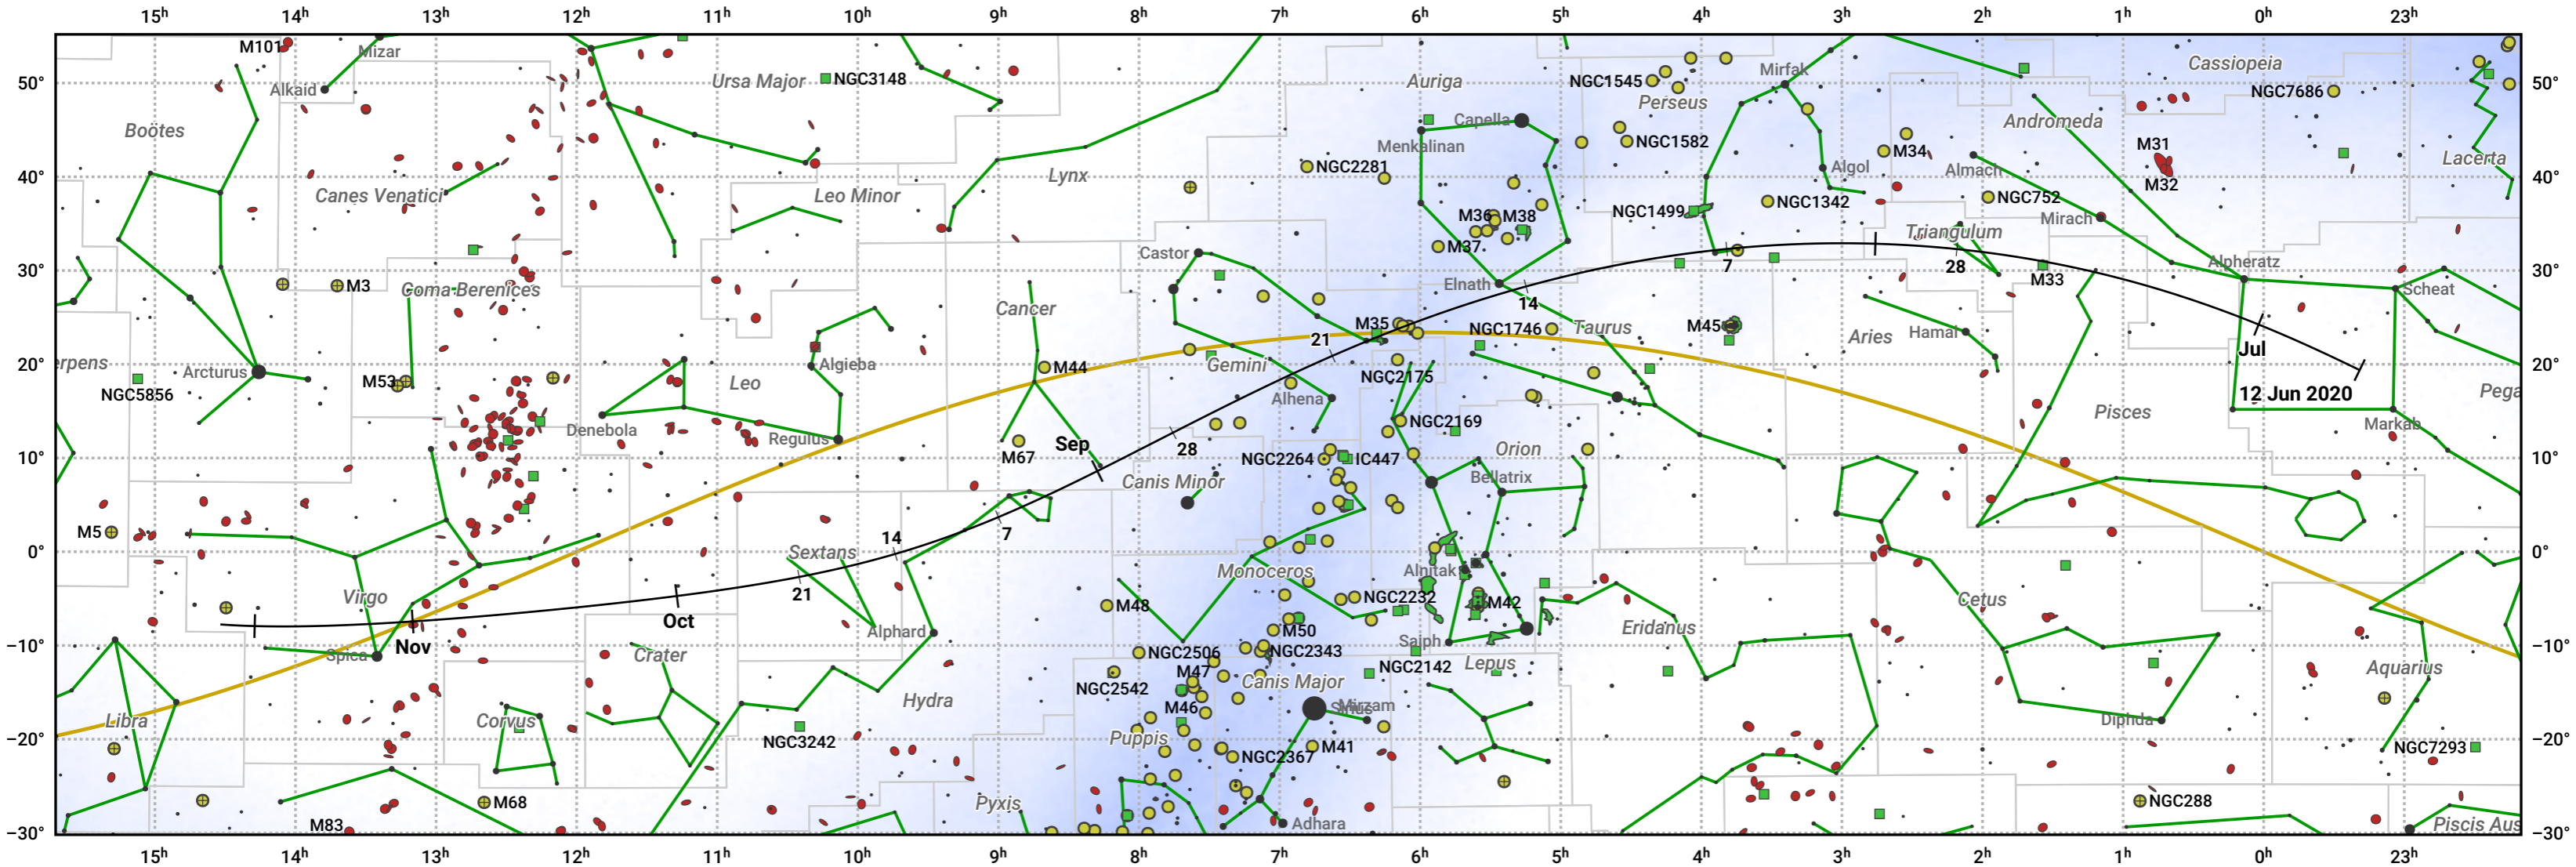

The path of C/2020 K8 (Catalina-ATLAS) starting on 12 Jun 2020

© Dominic Ford 2011–2024. Date markers placed at midnight UTC. Downloaded from <https://in-the-sky.org>

Magnitude scale: 5.0 4.0 3.0 2.0 1.0 0.0 -1.0 -2.0

Ecliptic Plane

Galaxy Bright nebula Open cluster + Globular cluster

Date	Mag
2020 Jun 27	16.0
2020 Jul 1	15.7
2020 Jul 9	15.0
2020 Jul 20	13.9
2020 Jul 30	12.8
2020 Aug 8	11.8
2020 Aug 19	10.8
2020 Sep 1	10.0
2020 Sep 6	9.8
2020 Sep 26	10.8
2020 Oct 4	11.9
2020 Oct 12	12.9
2020 Oct 22	14.1
2020 Nov 1	15.0
2020 Nov 3	15.1
2020 Nov 18	16.2
2020 Dec 7	17.2