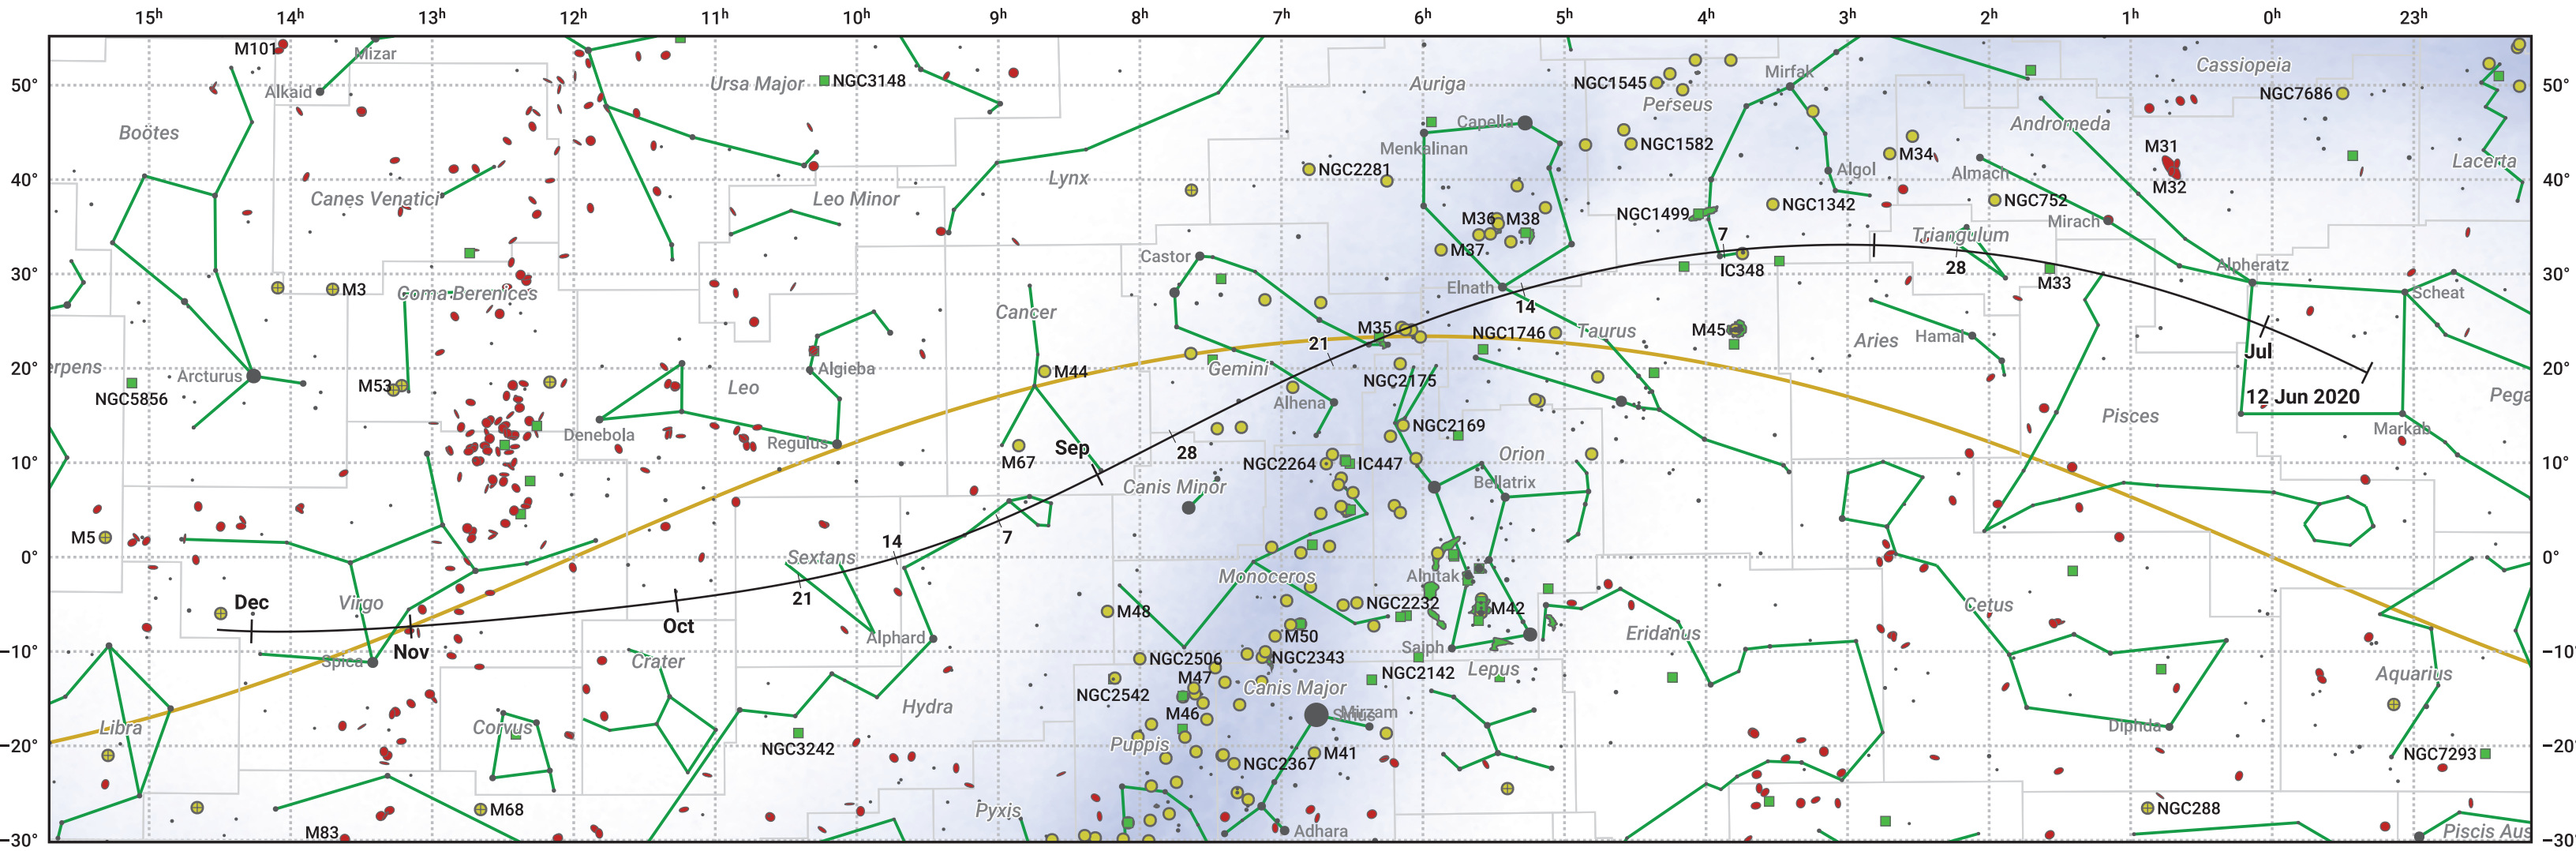

The path of C/2020 K8 (Catalina-ATLAS) starting on 12 Jun 2020

© Dominic Ford 2011–2024. Date markers placed at midnight UTC. Downloaded from <https://in-the-sky.org>

Date	Mag
2020 Jun 27	16.0
2020 Jul 1	15.6
2020 Jul 9	15.0
2020 Jul 20	13.9
2020 Jul 30	12.8
2020 Aug 8	11.8
2020 Aug 19	10.8
2020 Sep 1	10.0
2020 Sep 6	9.8
2020 Sep 26	10.9
2020 Oct 4	12.0
2020 Oct 12	13.0
2020 Oct 22	14.1
2020 Nov 1	15.0
2020 Nov 3	15.1
2020 Nov 18	16.2
2020 Dec 7	17.2