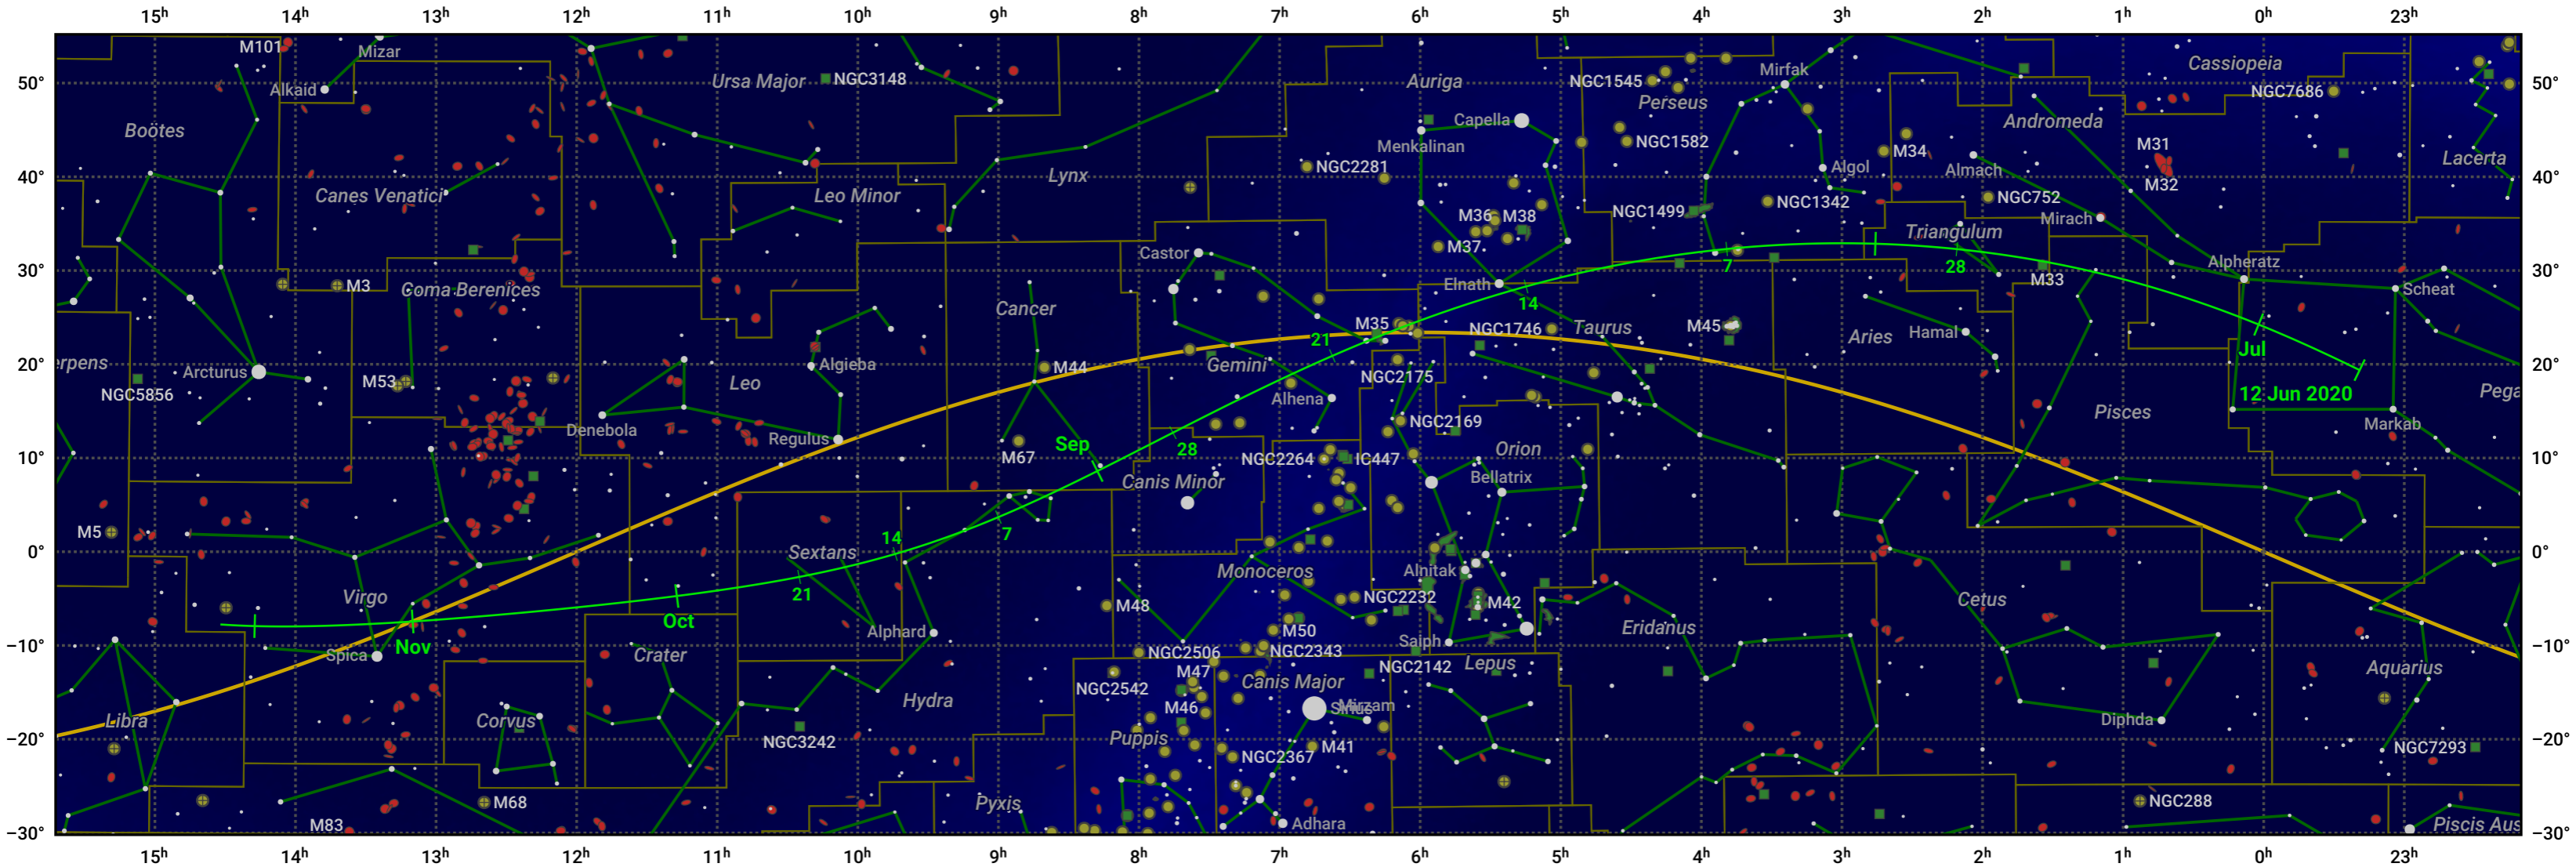

The path of C/2020 K8 (Catalina-ATLAS) starting on 12 Jun 2020

© Dominic Ford 2011–2024. Date markers placed at midnight UTC. Downloaded from <https://in-the-sky.org>

Magnitude scale: 5.0 4.0 3.0 2.0 1.0 0.0 -1.0 -2.0

— Ecliptic Plane

Galaxy Bright nebula Open cluster Globular cluster

Date	Mag
2020 Jun 27	16.0
2020 Jul 1	15.7
2020 Jul 9	15.0
2020 Jul 20	13.9
2020 Jul 30	12.8
2020 Aug 8	11.8
2020 Aug 19	10.8
2020 Sep 1	10.0
2020 Sep 6	9.8
2020 Sep 26	10.8
2020 Oct 4	11.9
2020 Oct 12	12.9
2020 Oct 22	14.1
2020 Nov 1	15.0
2020 Nov 3	15.1
2020 Nov 18	16.2
2020 Dec 7	17.2