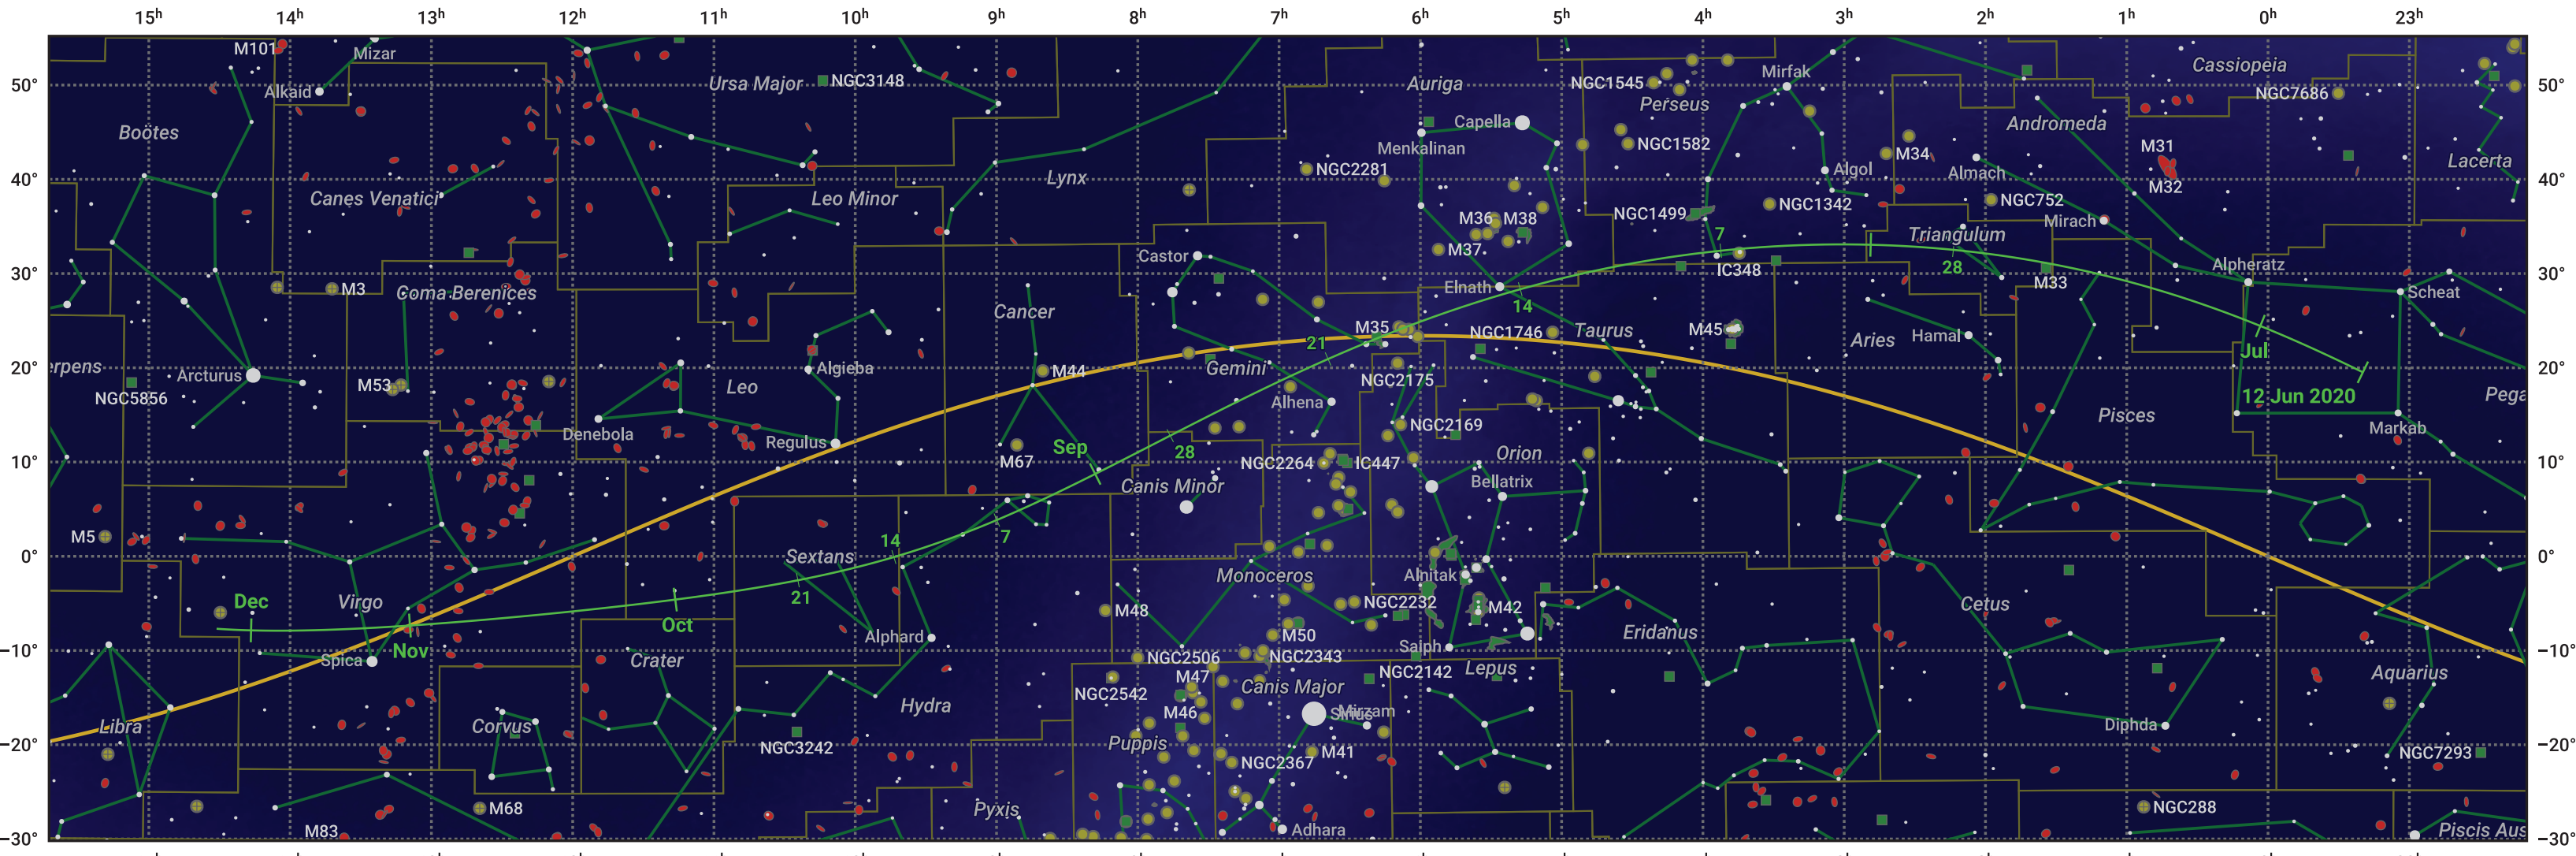

The path of C/2020 K8 (Catalina-ATLAS) starting on 12 Jun 2020

© Dominic Ford 2011–2024. Date markers placed at midnight UTC. Downloaded from <https://in-the-sky.org>

Date	Mag
2020 Jun 27	16.0
2020 Jul 1	15.6
2020 Jul 9	15.0
2020 Jul 20	13.9
2020 Jul 30	12.8
2020 Aug 8	11.8
2020 Aug 19	10.8
2020 Sep 1	10.0
2020 Sep 6	9.8
2020 Sep 26	10.9
2020 Oct 4	12.0
2020 Oct 12	13.0
2020 Oct 22	14.1
2020 Nov 1	15.0
2020 Nov 3	15.1
2020 Nov 18	16.2
2020 Dec 7	17.2